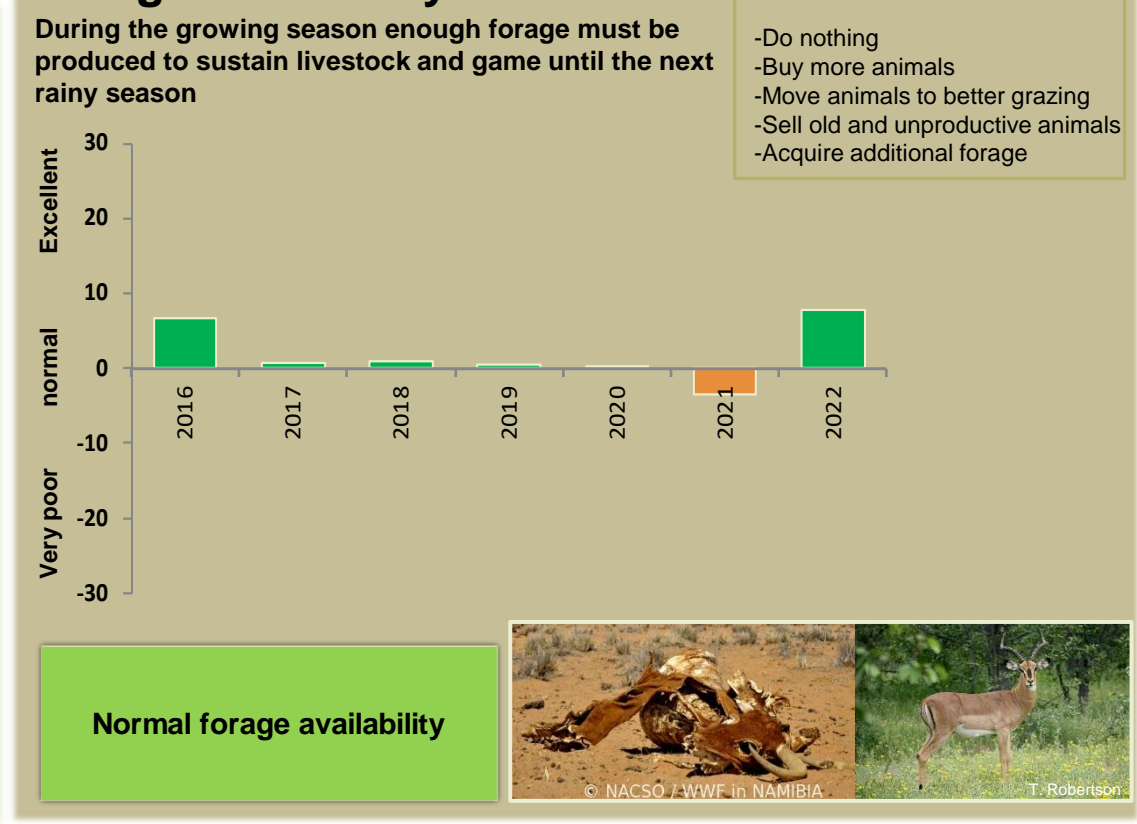

Adapting in response to the current environmental conditions ...

Seasonal trends in rainfall and vegetation (2021 / 2022 Season)

Vegetation cover trend (2000 - 2021)

Vegetation productivity (February to April) 2022

Fire management

Forage availability

Climate and vegetation patterns assist in our understanding of the status of wildlife and livestock in the conservancy for the effective management of these resources.