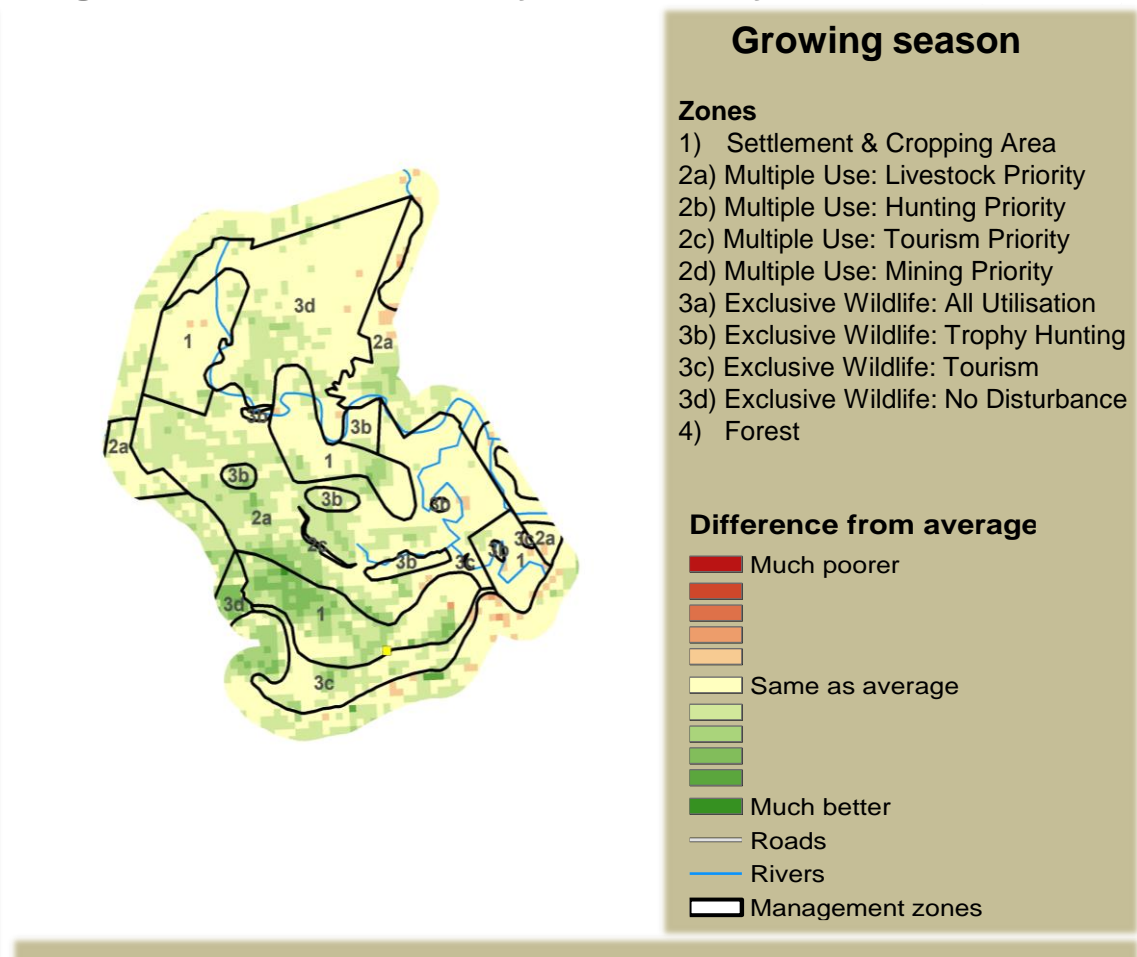

Adapting in response to the current environmental conditions ...

Seasonal trends in rainfall and vegetation (2021 / 2022 Season)

Vegetation cover trend (2000 - 2021)

Vegetation productivity (February to April) 2022

Fire management

Forage availability

Climate and vegetation patterns assist in our understanding of the status of wildlife and livestock in the conservancy for the effective management of these resources.