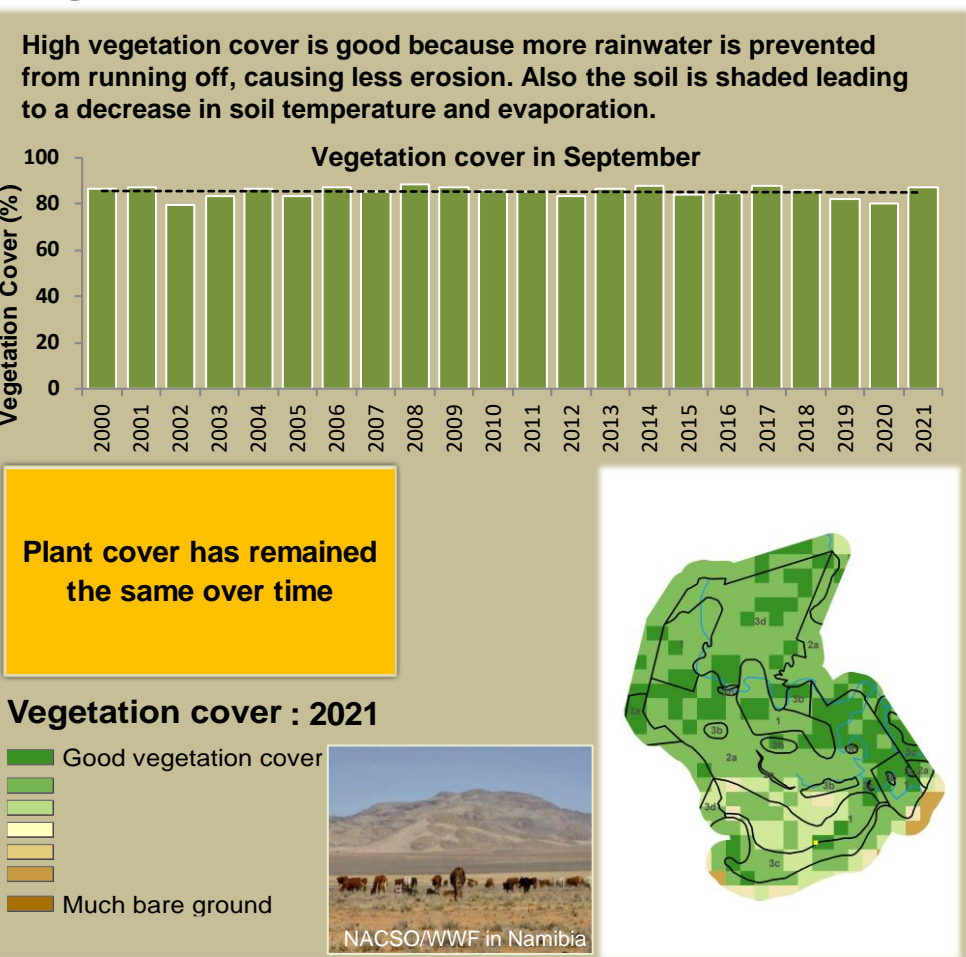

Adapting in response to the current environmental conditions ...

Seasonal trends in rainfall and vegetation (2021 / 2022 Season)

Vegetation cover trend (2000 - 2021)

Vegetation productivity (February to April) 2022

Fire management

Forage availability

Climate and vegetation patterns assist in our understanding of the status of wildlife and livestock in the conservancy for the effective management of these resources.