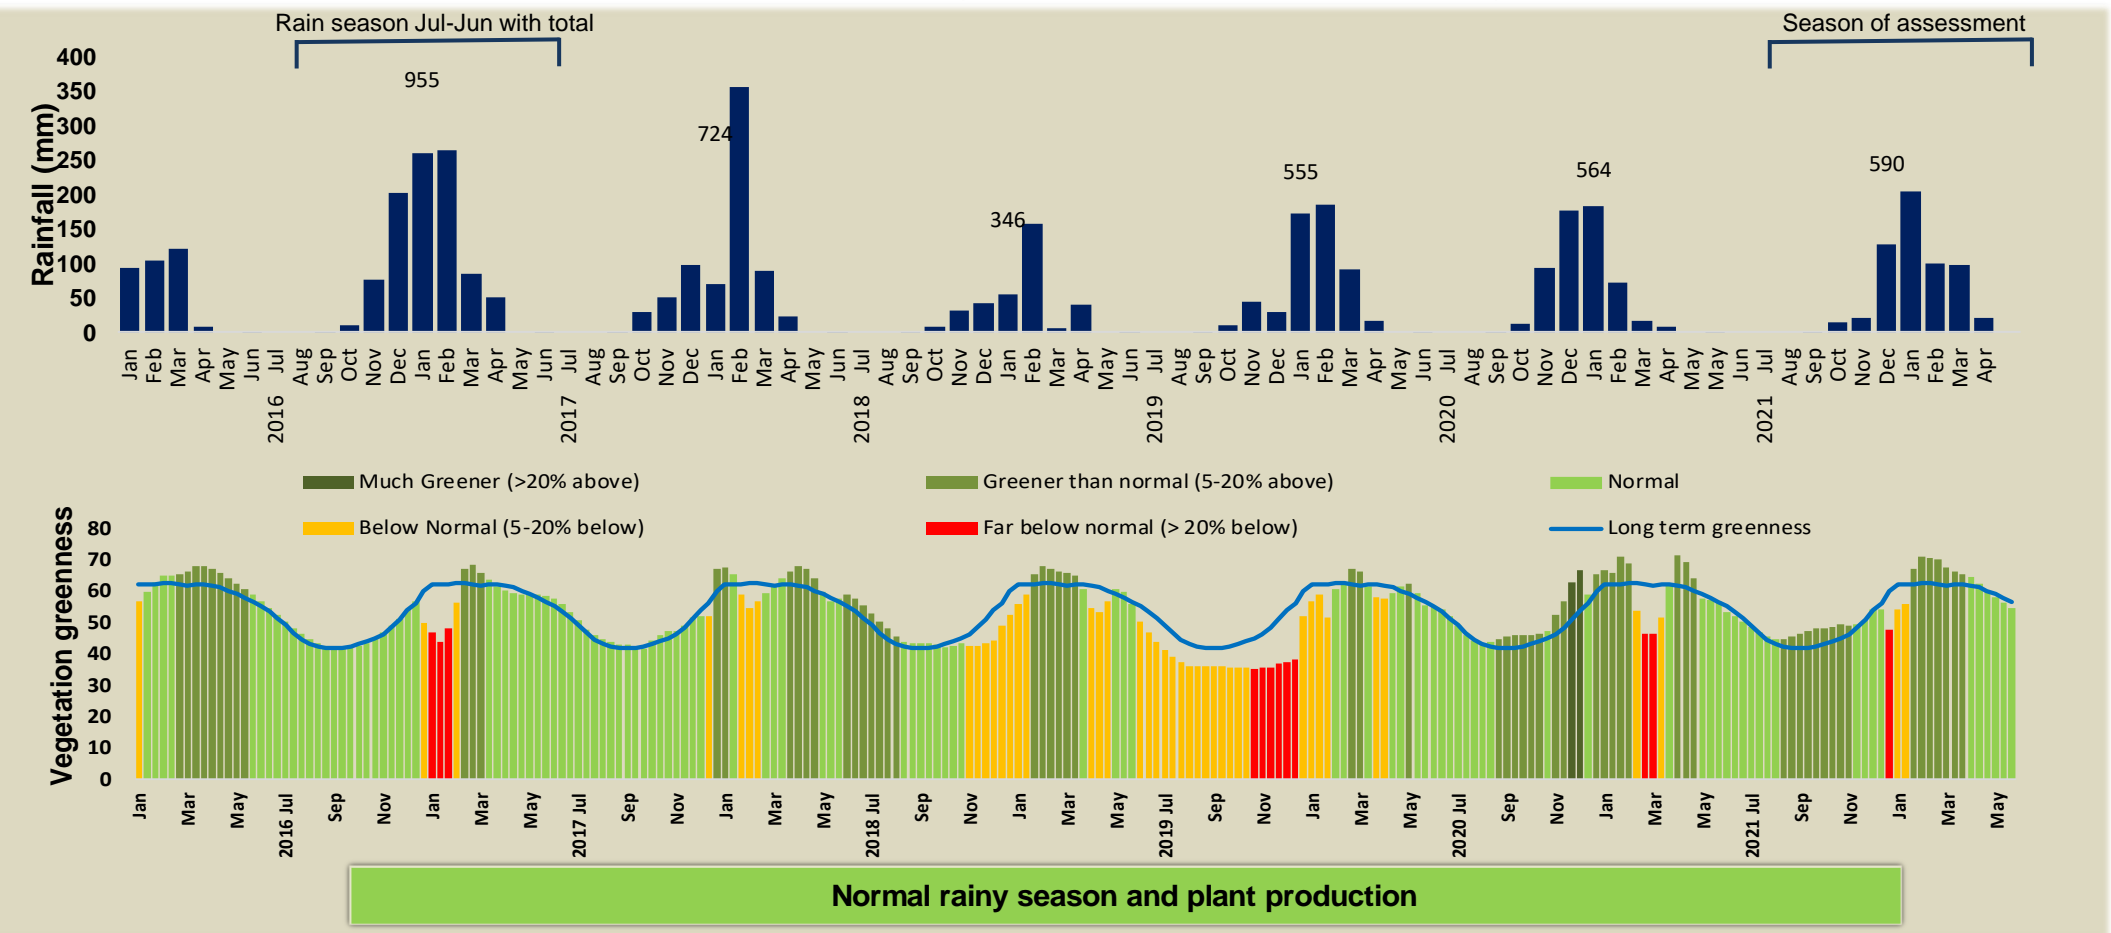

Adapting in response to the current environmental conditions ...

Seasonal trends in rainfall and vegetation (2021 / 2022 Season)

Vegetation cover trend (2000 - 2021)

Vegetation productivity (February to April) 2022

Fire management

Forage availability

Climate and vegetation patterns assist in our understanding of the status of wildlife and livestock in the conservancy for the effective management of these resources.