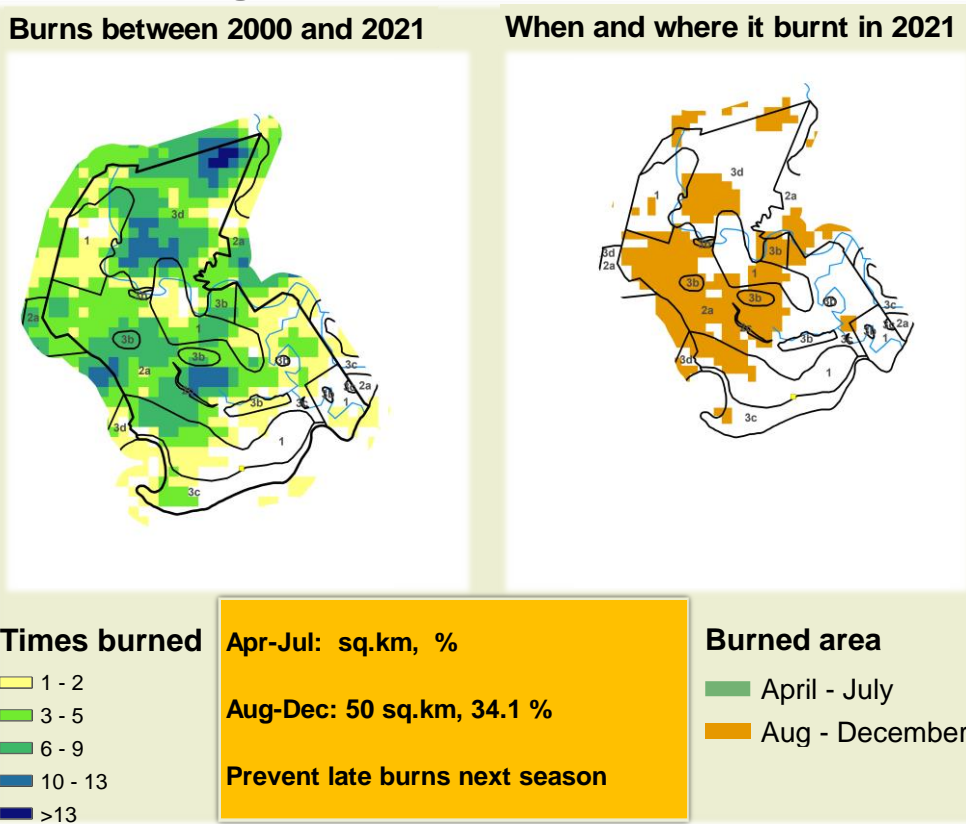

Adapting in response to the current environmental conditions ...

Seasonal trends in rainfall and vegetation (2021 / 2022 Season)

Vegetation cover trend (2000 - 2021)

Vegetation productivity (February to April) 2022

Fire management

Forage availability

Climate and vegetation patterns assist in our understanding of the status of wildlife and livestock in the conservancy for the effective management of these resources.