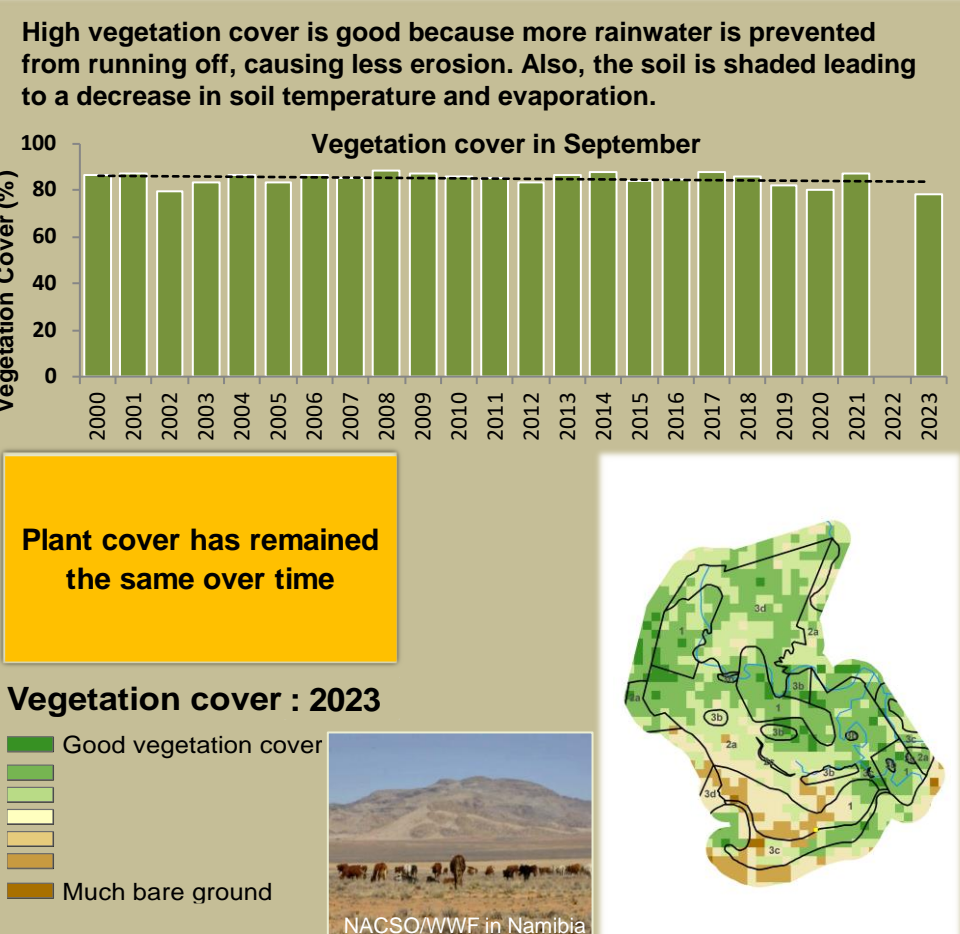

Kasika Climate and Vegetation Report

Adapting in response to the current environmental conditions ...

Seasonal trends in rainfall and vegetation (2023 / 2024 Season)

Vegetation cover trend (2000 - 2023)

Vegetation productivity (February to April) 2024

Fire management

Forage availability

Climate and vegetation patterns assist in our understanding of the status of wildlife and livestock in the conservancy for the effective management of these resources.