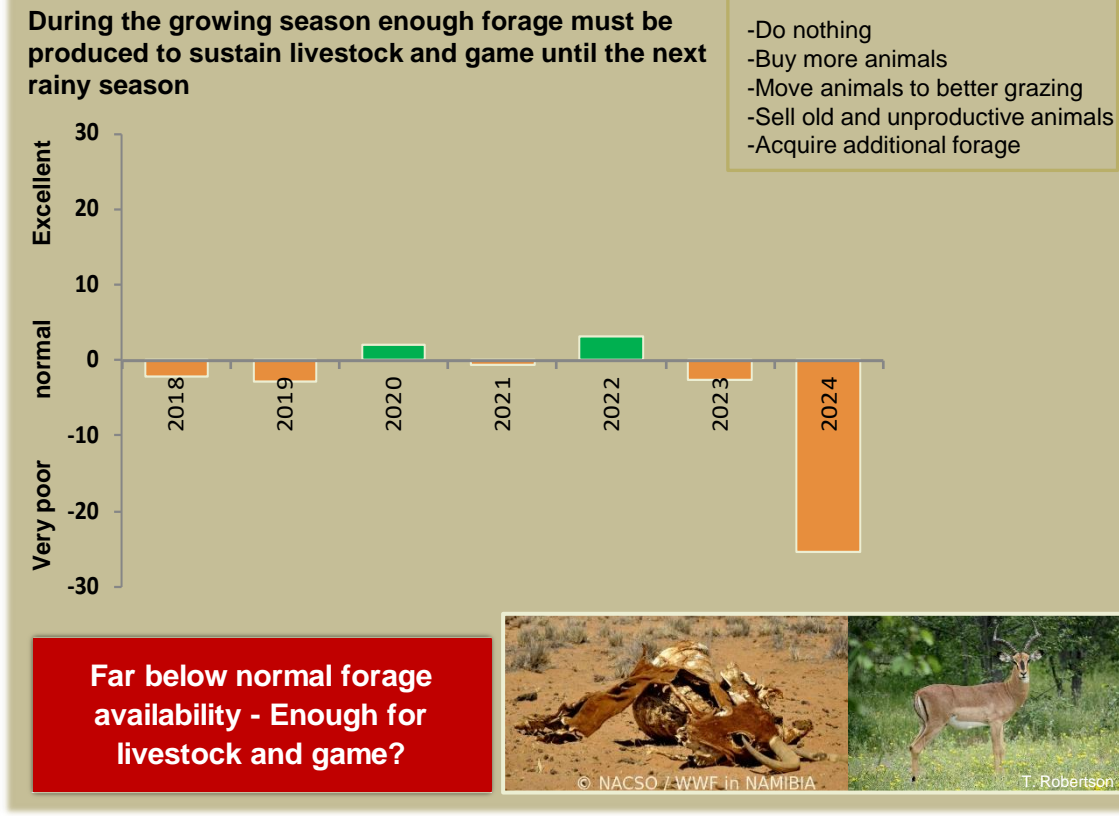

Kasika Climate and Vegetation Report

Adapting in response to the current environmental conditions ...

Seasonal trends in rainfall and vegetation (2023 / 2024 Season)

Vegetation cover trend (2000 - 2023)

Vegetation productivity (February to April) 2024

Fire management

Forage availability

Climate and vegetation patterns assist in our understanding of the status of wildlife and livestock in the conservancy for the effective management of these resources.