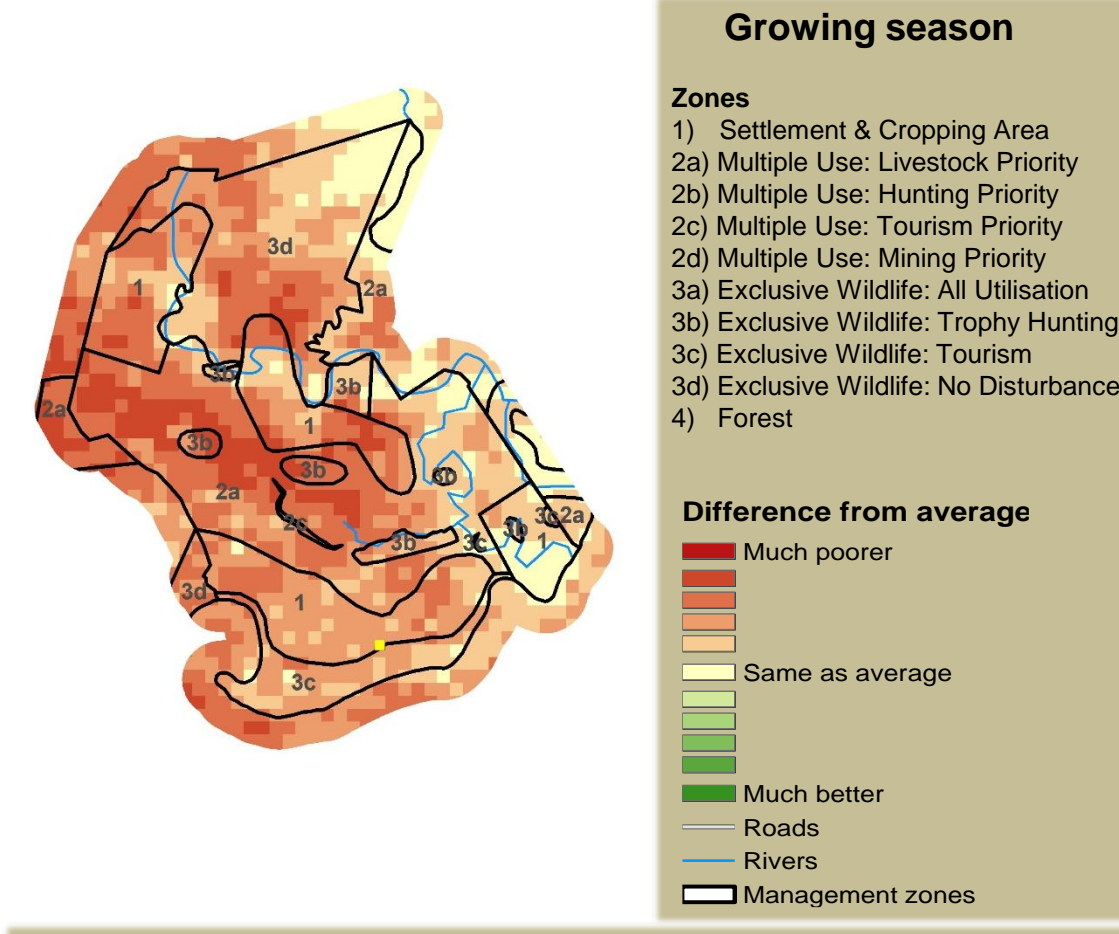

Kasika Climate and Vegetation Report

Adapting in response to the current environmental conditions ...

Seasonal trends in rainfall and vegetation (2023 / 2024 Season)

Vegetation cover trend (2000 - 2023)

Vegetation productivity (February to April) 2024

Fire management

Forage availability

Climate and vegetation patterns assist in our understanding of the status of wildlife and livestock in the conservancy for the effective management of these resources.