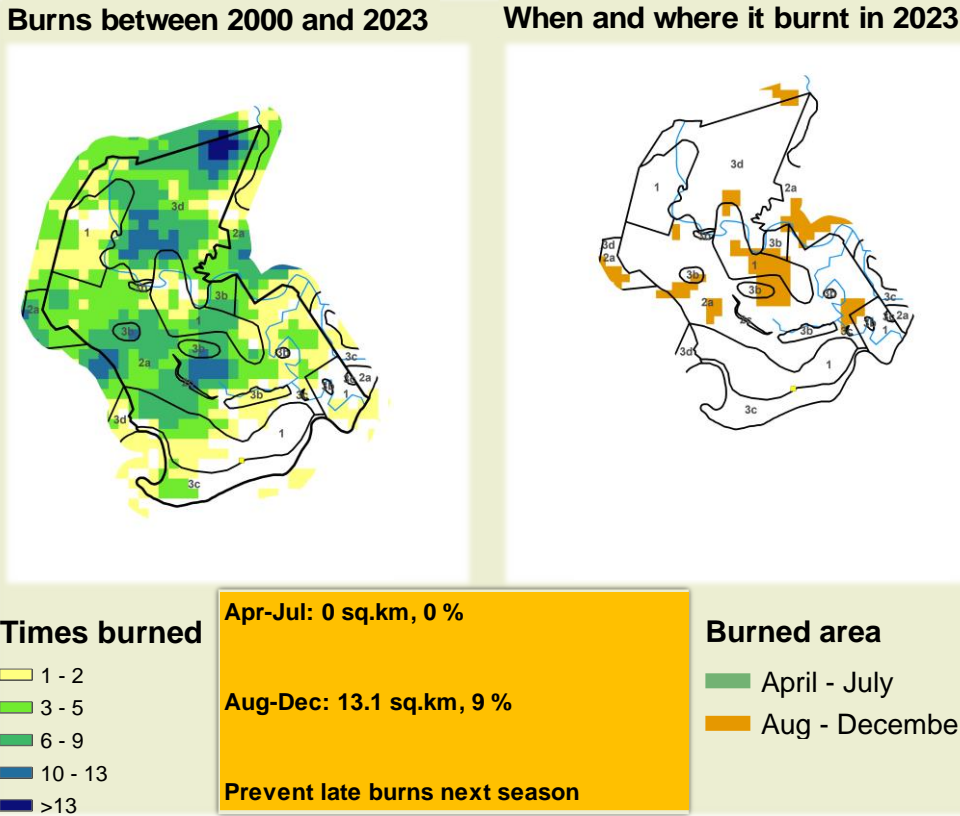

Kasika Climate and Vegetation Report

Adapting in response to the current environmental conditions ...

Seasonal trends in rainfall and vegetation (2023 / 2024 Season)

Vegetation cover trend (2000 - 2023)

Vegetation productivity (February to April) 2024

Fire management

Forage availability

Climate and vegetation patterns assist in our understanding of the status of wildlife and livestock in the conservancy for the effective management of these resources.