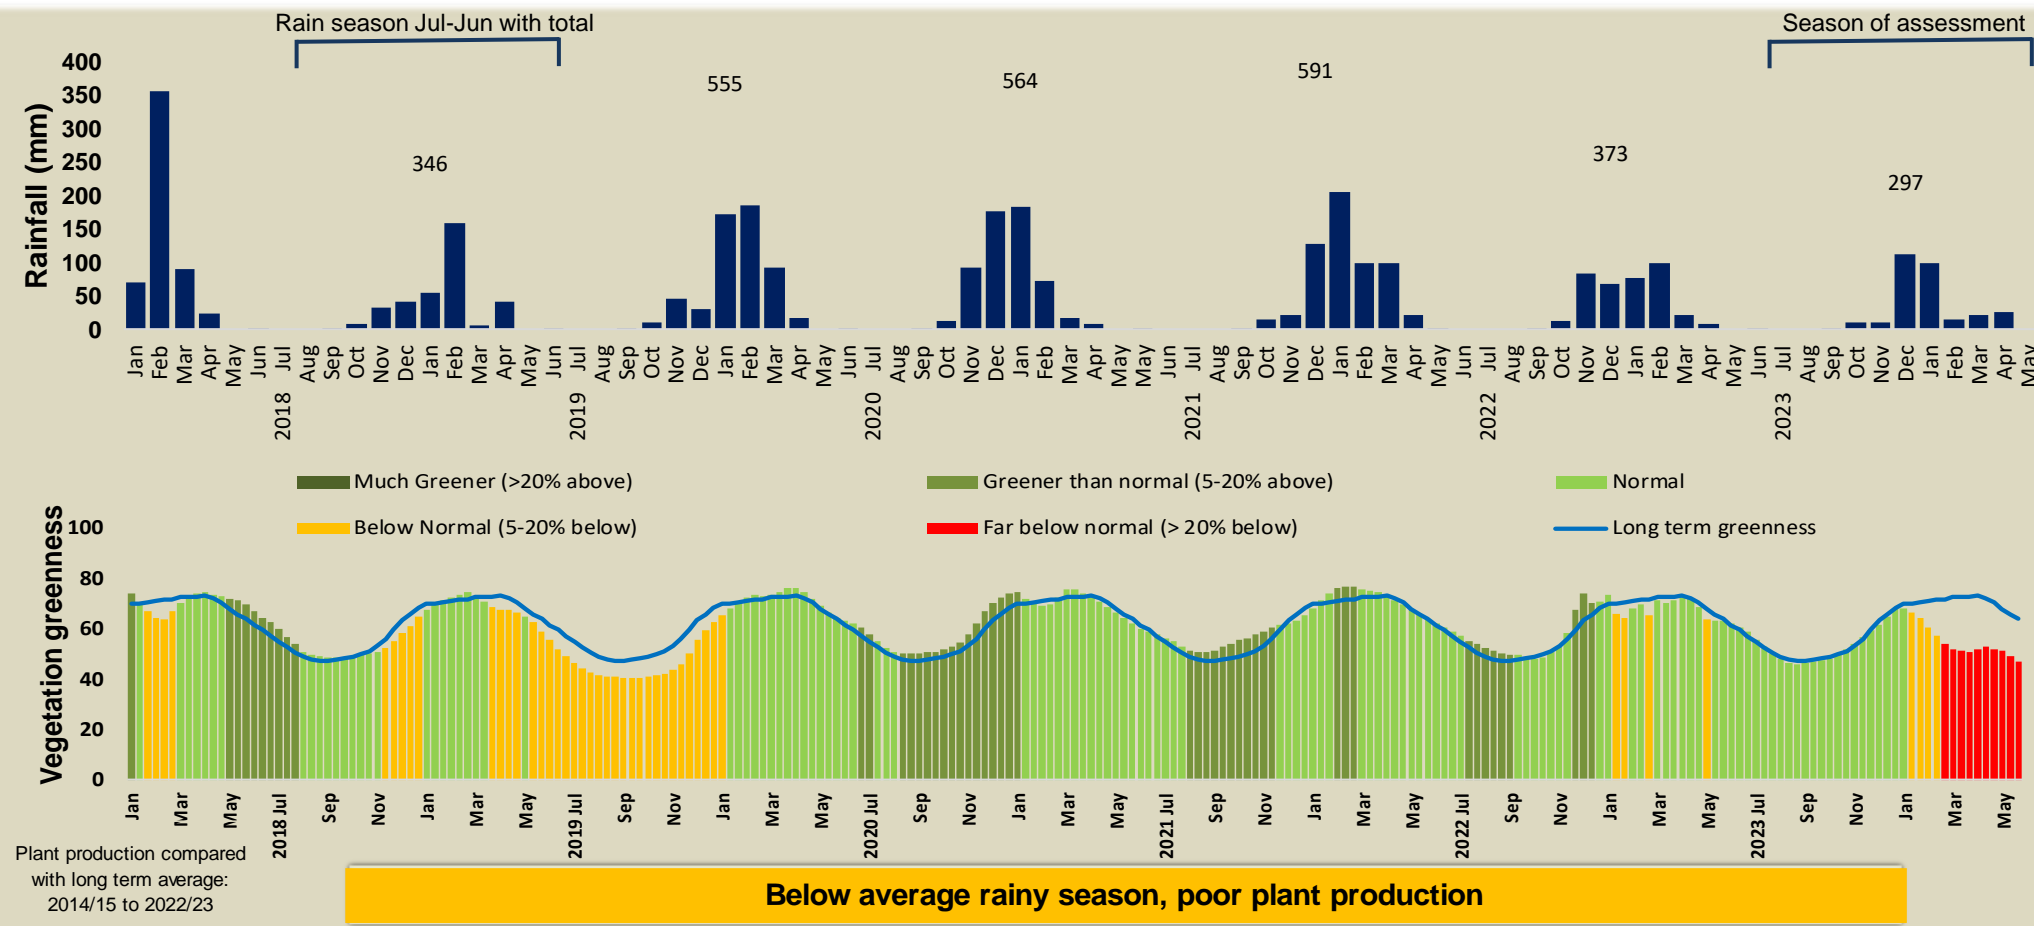

Kasika Climate and Vegetation Report

Adapting in response to the current environmental conditions ...

Seasonal trends in rainfall and vegetation (2023 / 2024 Season)

Vegetation cover trend (2000 - 2023)

Vegetation productivity (February to April) 2024

Fire management

Forage availability

Climate and vegetation patterns assist in our understanding of the status of wildlife and livestock in the conservancy for the effective management of these resources.