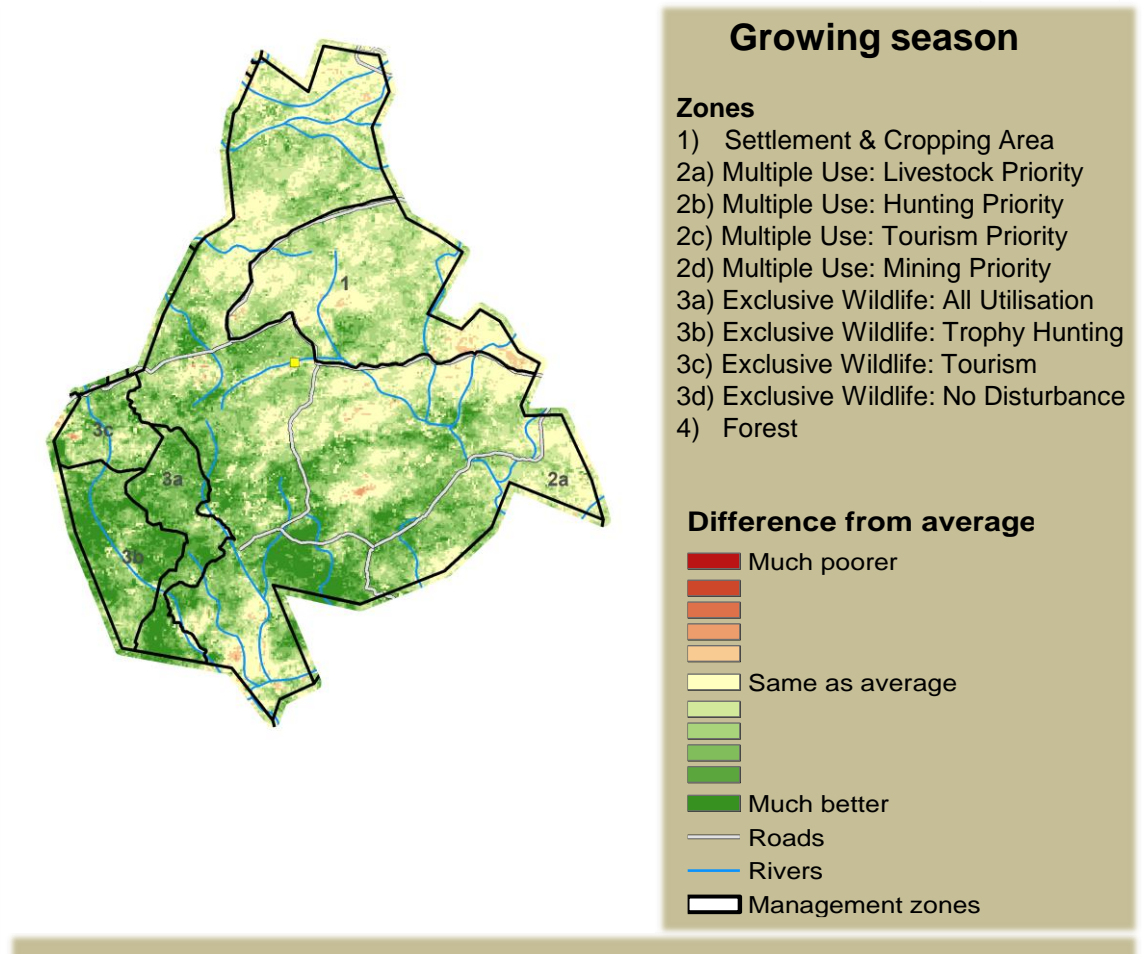

Adapting in response to the current environmental conditions ...

Seasonal trends in rainfall and vegetation (2021 / 2022 Season)

Vegetation cover trend (2000 - 2021)

Vegetation productivity (February to April) 2022

Fire management

Forage availability

Climate and vegetation patterns assist in our understanding of the status of wildlife and livestock in the conservancy for the effective management of these resources.