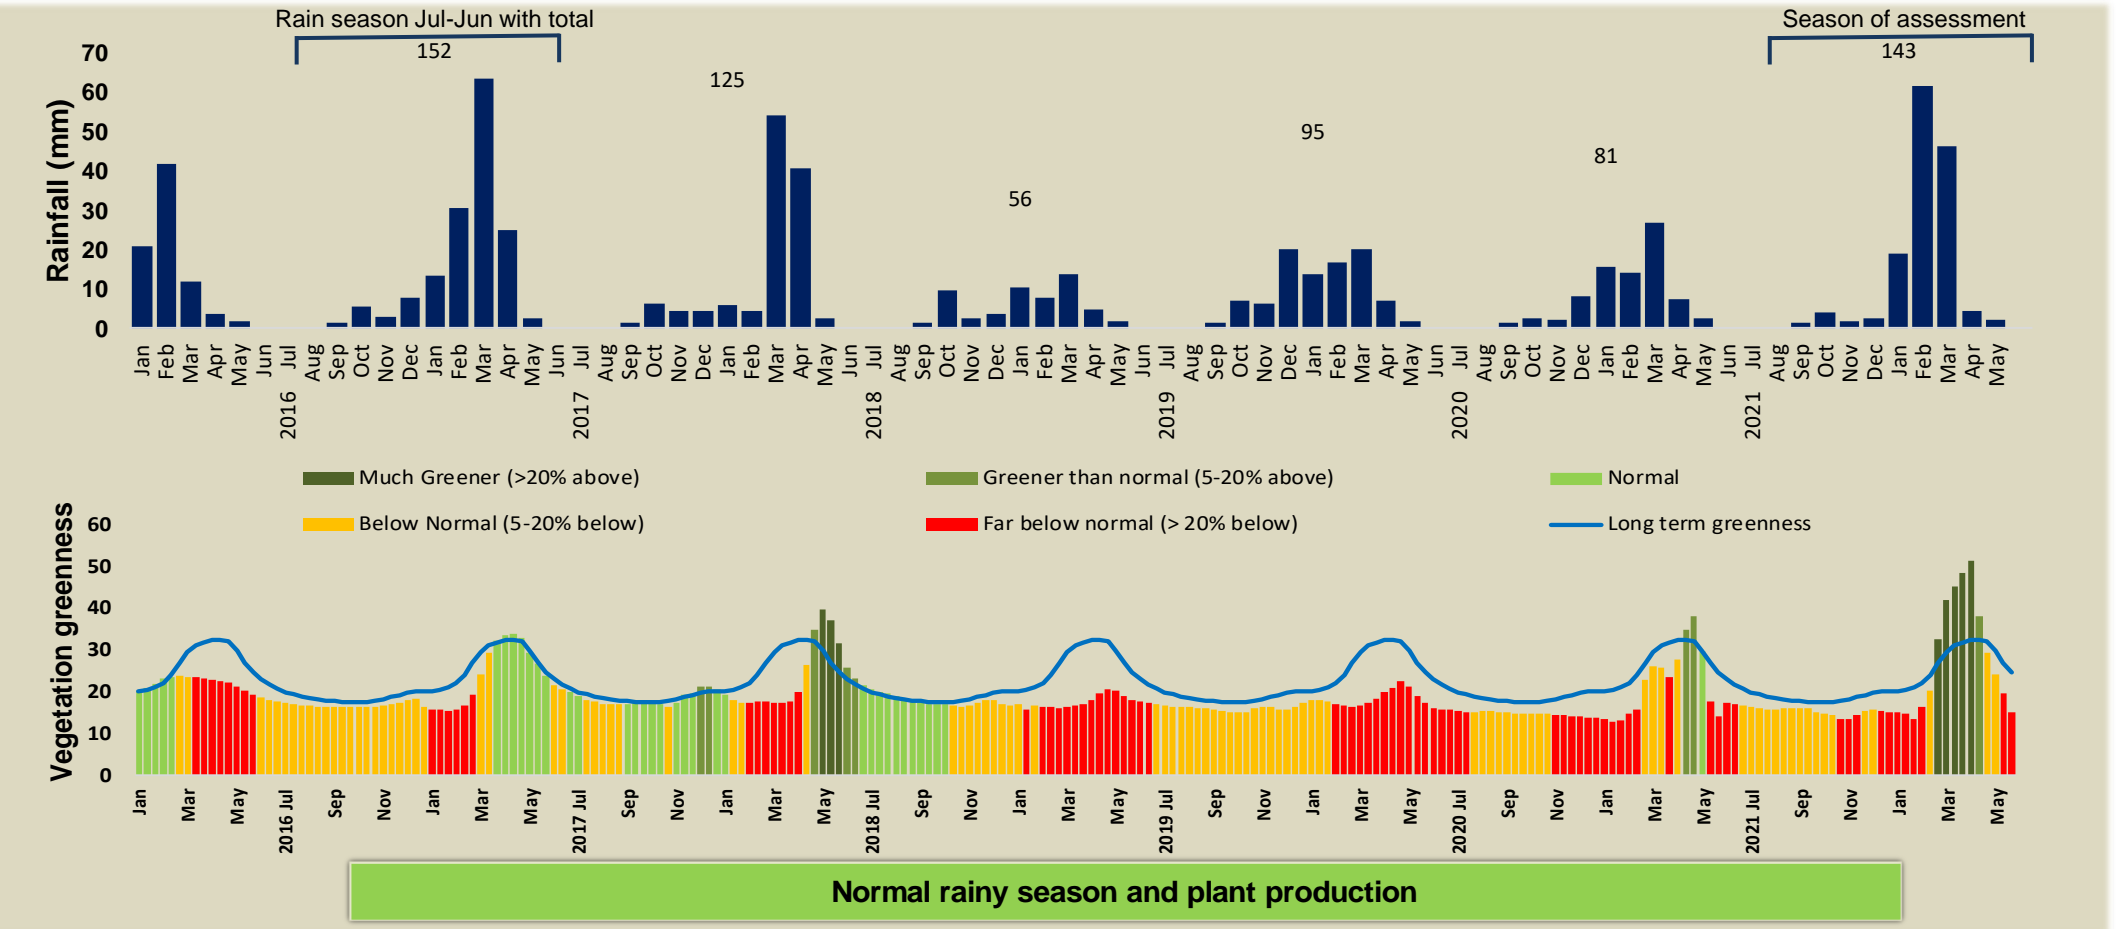

Adapting in response to the current environmental conditions ...

Seasonal trends in rainfall and vegetation (2021 / 2022 Season)

Vegetation cover trend (2000 - 2021)

Vegetation productivity (February to April) 2022

Fire management

Forage availability

Climate and vegetation patterns assist in our understanding of the status of wildlife and livestock in the conservancy for the effective management of these resources.