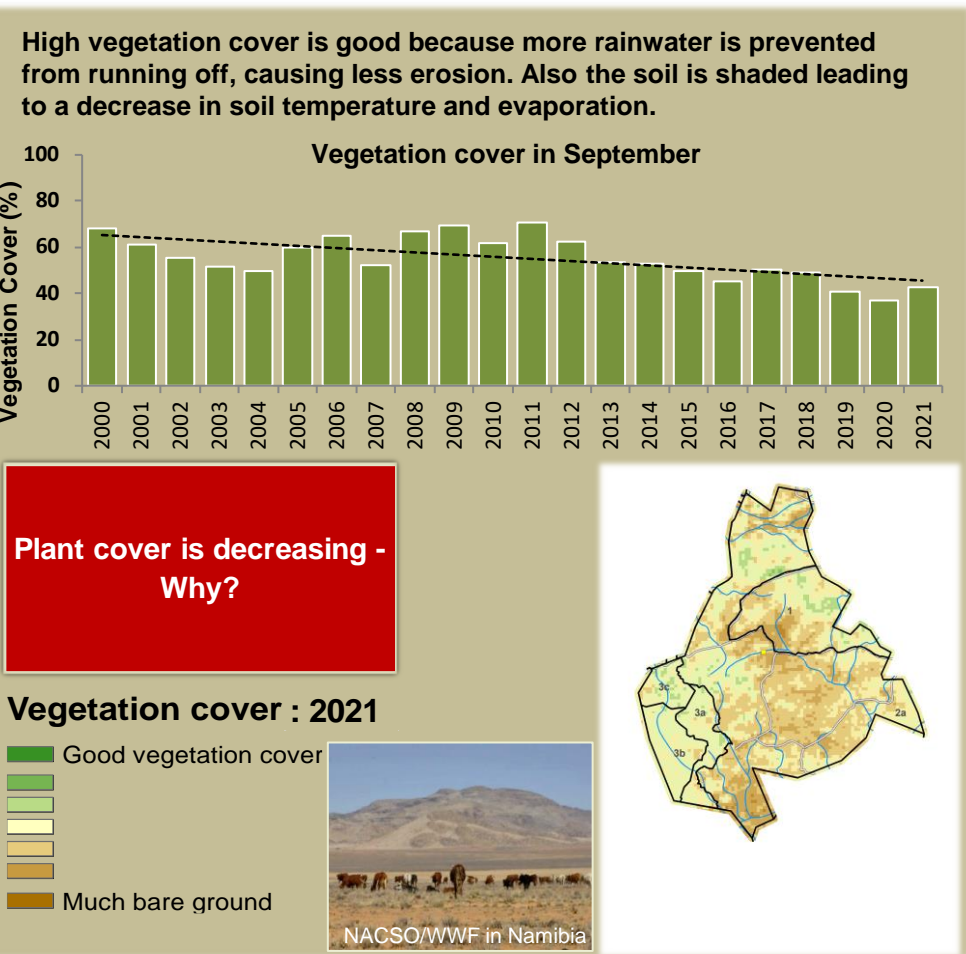

Adapting in response to the current environmental conditions ...

Seasonal trends in rainfall and vegetation (2021 / 2022 Season)

Vegetation cover trend (2000 - 2021)

Vegetation productivity (February to April) 2022

Fire management

Forage availability

Climate and vegetation patterns assist in our understanding of the status of wildlife and livestock in the conservancy for the effective management of these resources.