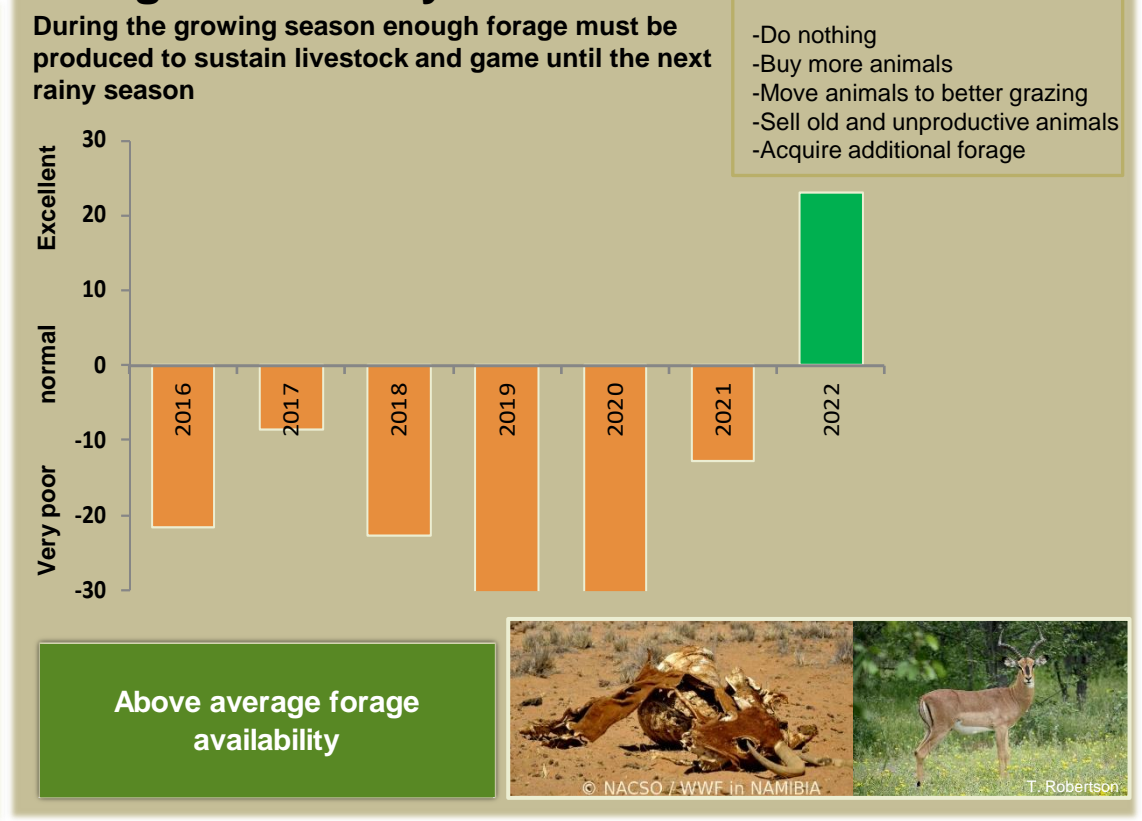

Adapting in response to the current environmental conditions ...

Seasonal trends in rainfall and vegetation (2021 / 2022 Season)

Vegetation cover trend (2000 - 2021)

Vegetation productivity (February to April) 2022

Fire management

Forage availability

Climate and vegetation patterns assist in our understanding of the status of wildlife and livestock in the conservancy for the effective management of these resources.