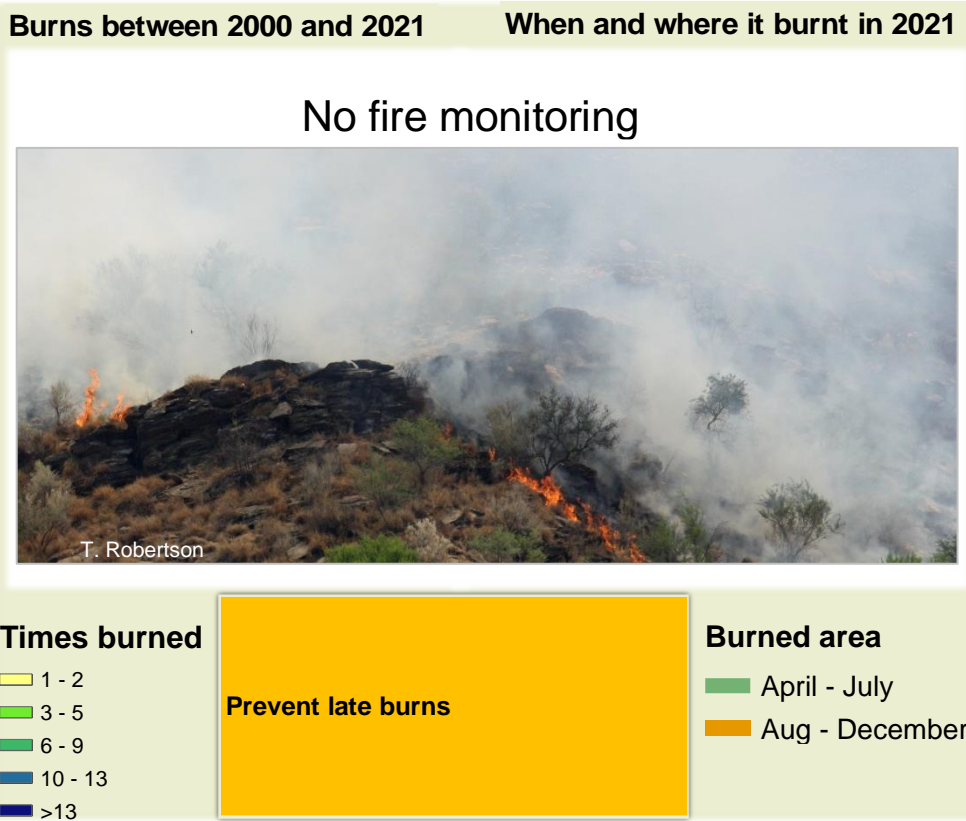

Adapting in response to the current environmental conditions ...

Seasonal trends in rainfall and vegetation (2021 / 2022 Season)

Vegetation cover trend (2000 - 2021)

Vegetation productivity (February to April) 2022

Fire management

Forage availability

Climate and vegetation patterns assist in our understanding of the status of wildlife and livestock in the conservancy for the effective management of these resources.