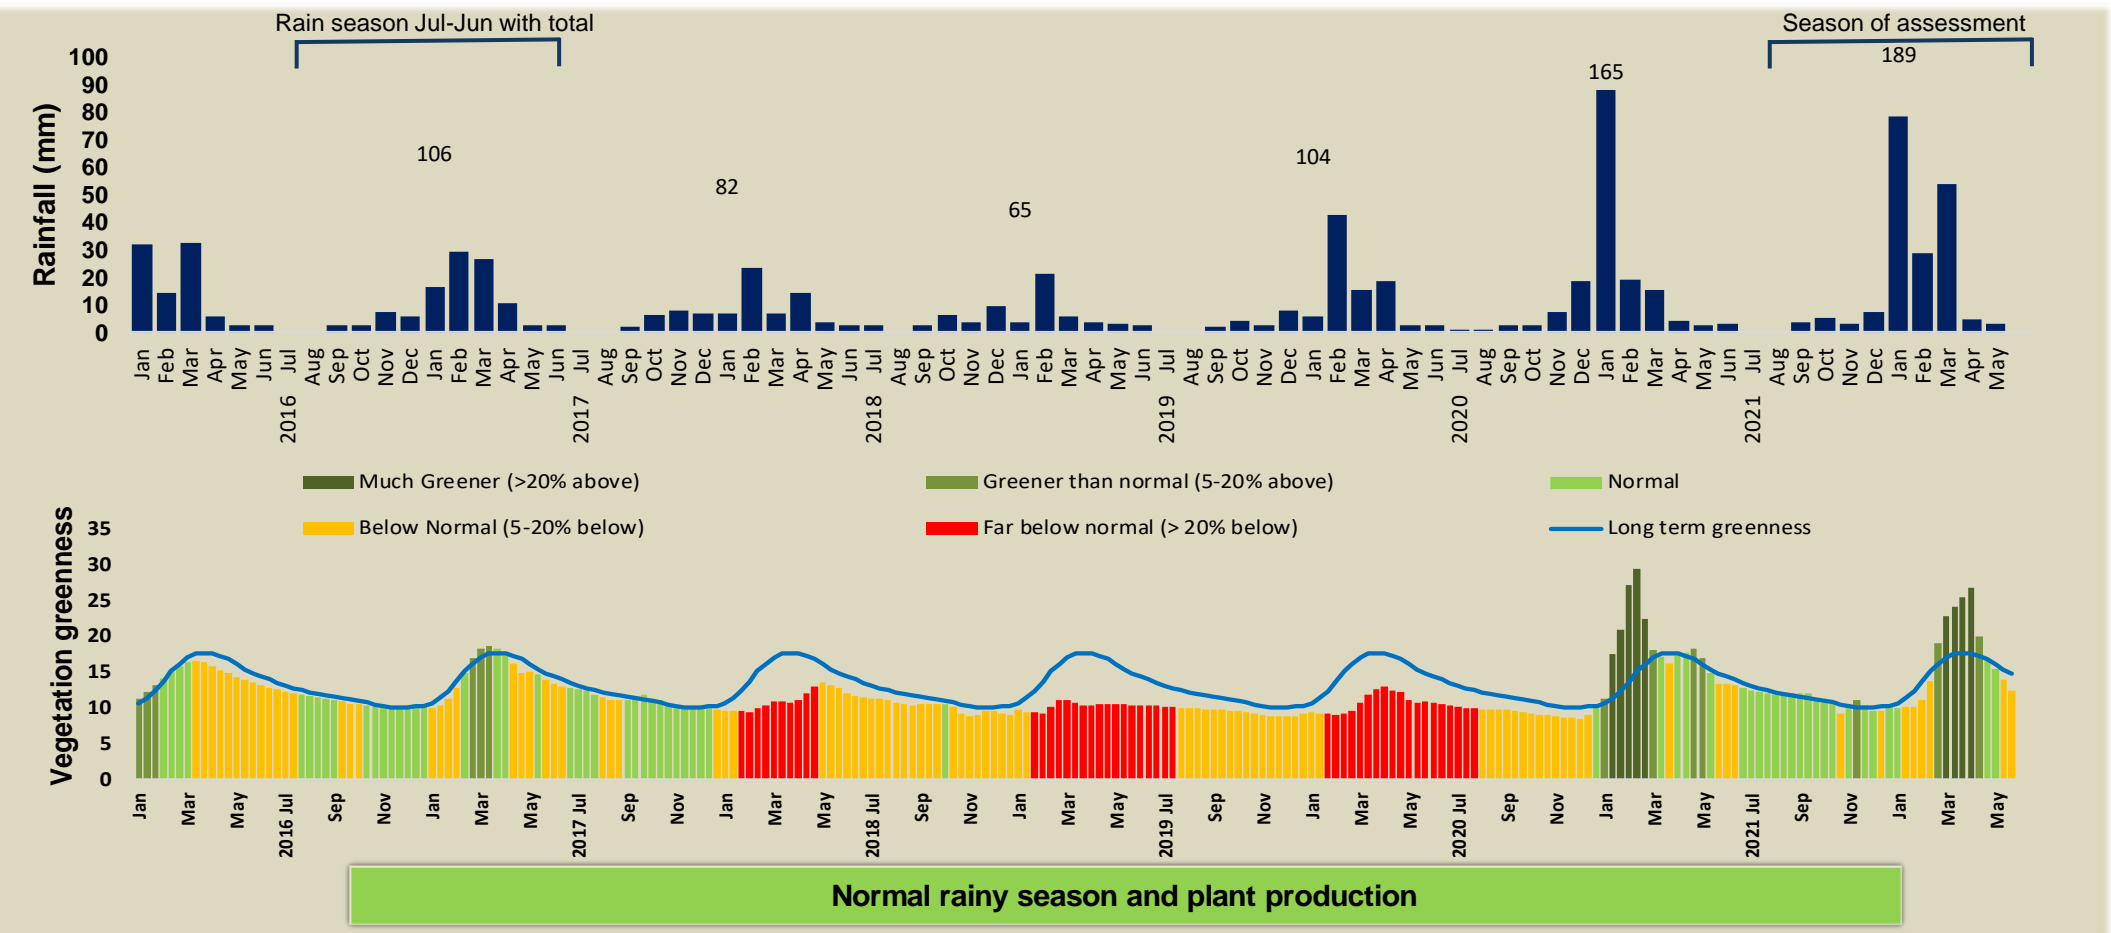

Adapting in response to the current environmental conditions ...

Seasonal trends in rainfall and vegetation (2021 / 2022 Season)

Vegetation cover trend (2000 - 2021)

Vegetation productivity (February to April) 2022

Fire management

Forage availability

Climate and vegetation patterns assist in our understanding of the status of wildlife and livestock in the conservancy for the effective management of these resources.