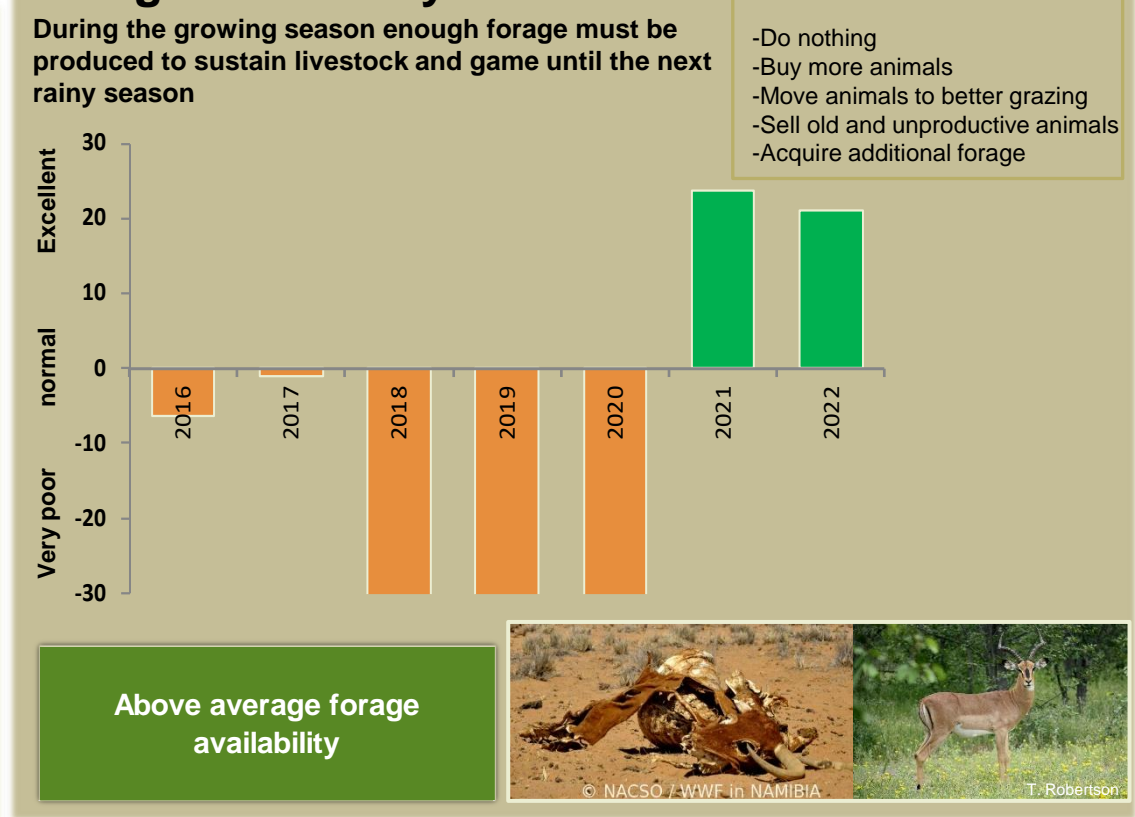

Adapting in response to the current environmental conditions ...

Seasonal trends in rainfall and vegetation (2021 / 2022 Season)

Vegetation cover trend (2000 - 2021)

Vegetation productivity (February to April) 2022

Fire management

Forage availability

Climate and vegetation patterns assist in our understanding of the status of wildlife and livestock in the conservancy for the effective management of these resources.