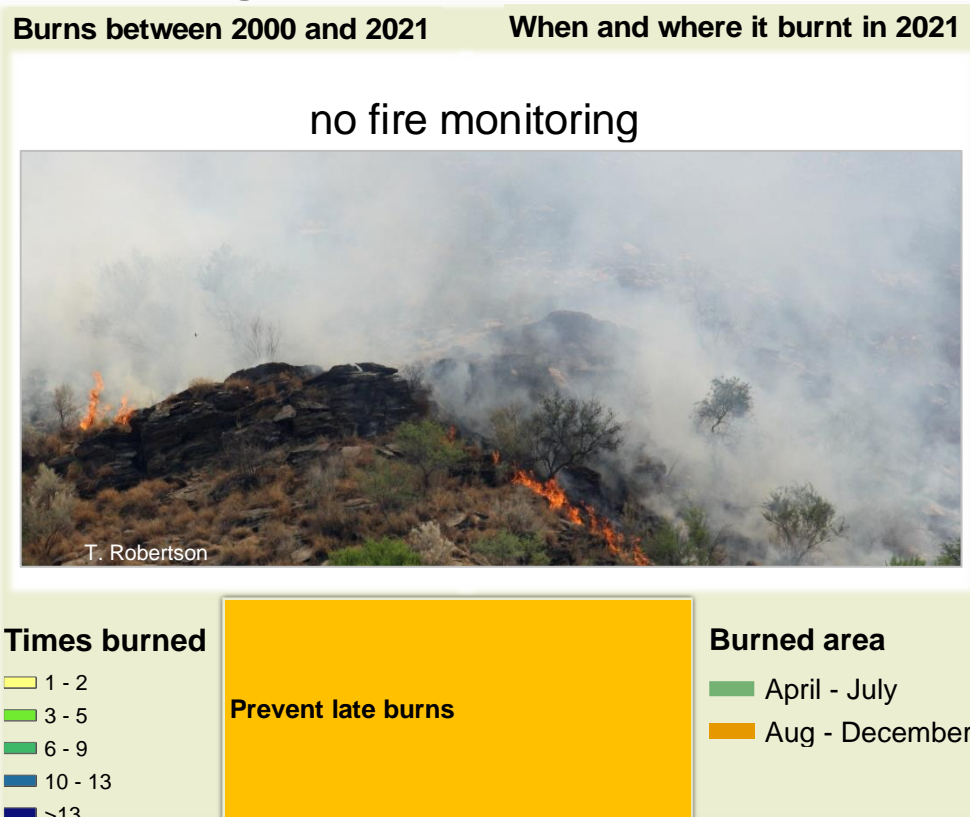

Adapting in response to the current environmental conditions ...

Seasonal trends in rainfall and vegetation (2021 / 2022 Season)

Vegetation cover trend (2000 - 2021)

Vegetation productivity (February to April) 2022

Fire management

Forage availability

Climate and vegetation patterns assist in our understanding of the status of wildlife and livestock in the conservancy for the effective management of these resources.