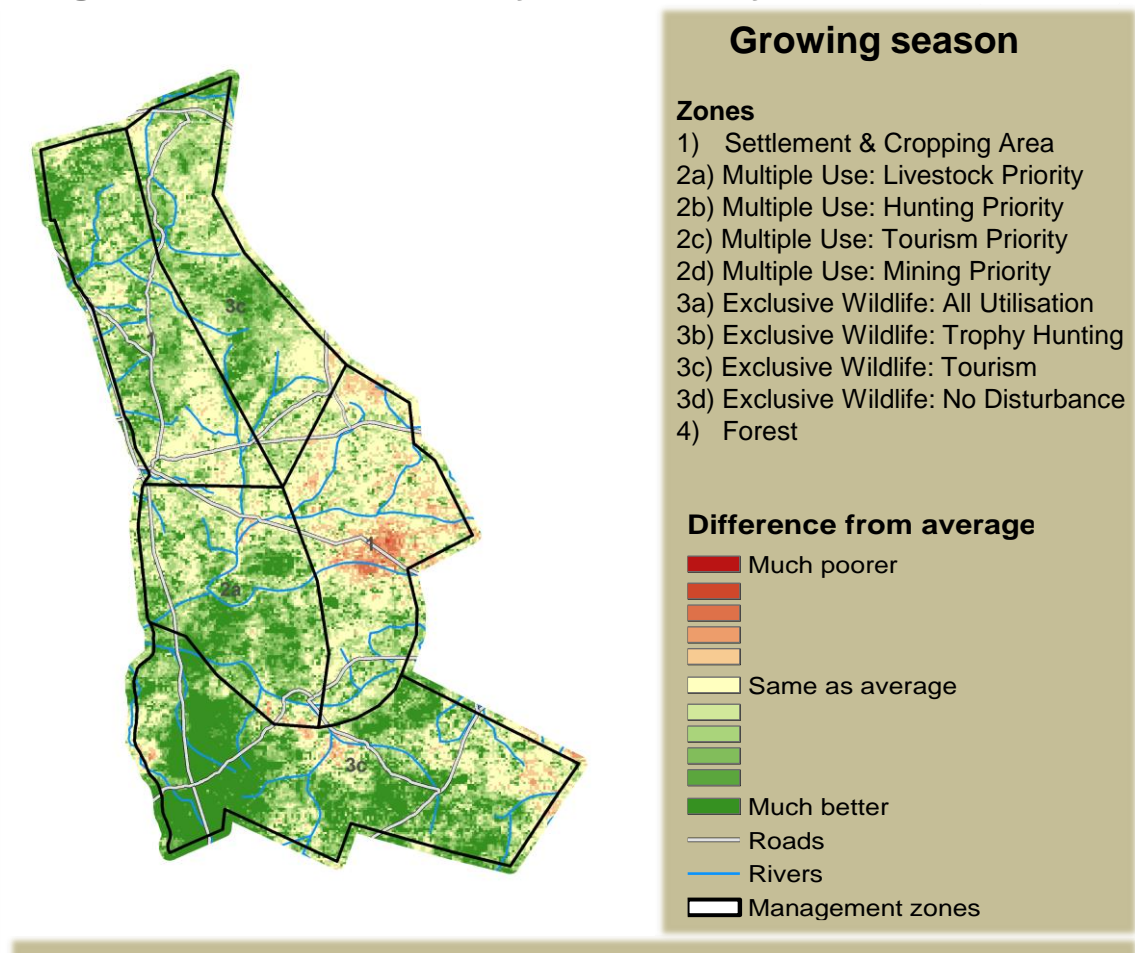

Adapting in response to the current environmental conditions ...

Seasonal trends in rainfall and vegetation (2021 / 2022 Season)

Vegetation cover trend (2000 - 2021)

Vegetation productivity (February to April) 2022

Fire management

Forage availability

Climate and vegetation patterns assist in our understanding of the status of wildlife and livestock in the conservancy for the effective management of these resources.