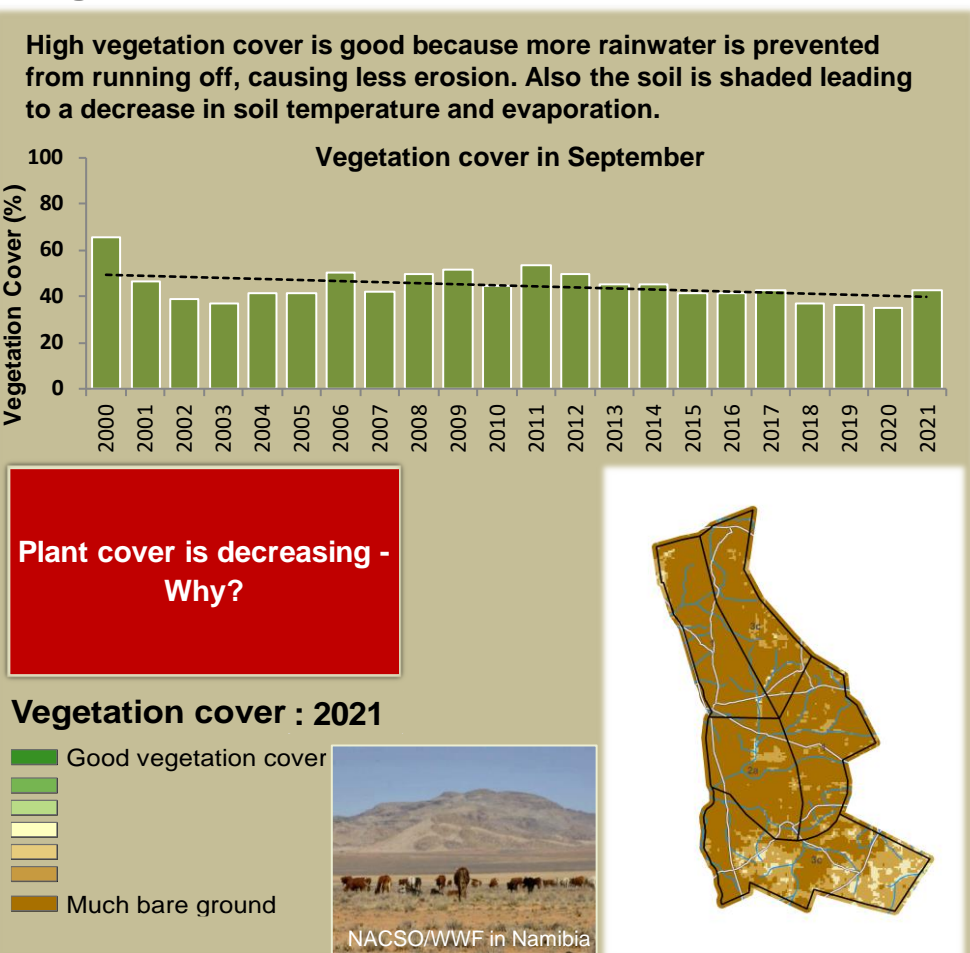

Adapting in response to the current environmental conditions ...

Seasonal trends in rainfall and vegetation (2021 / 2022 Season)

Vegetation cover trend (2000 - 2021)

Vegetation productivity (February to April) 2022

Fire management

Forage availability

Climate and vegetation patterns assist in our understanding of the status of wildlife and livestock in the conservancy for the effective management of these resources.