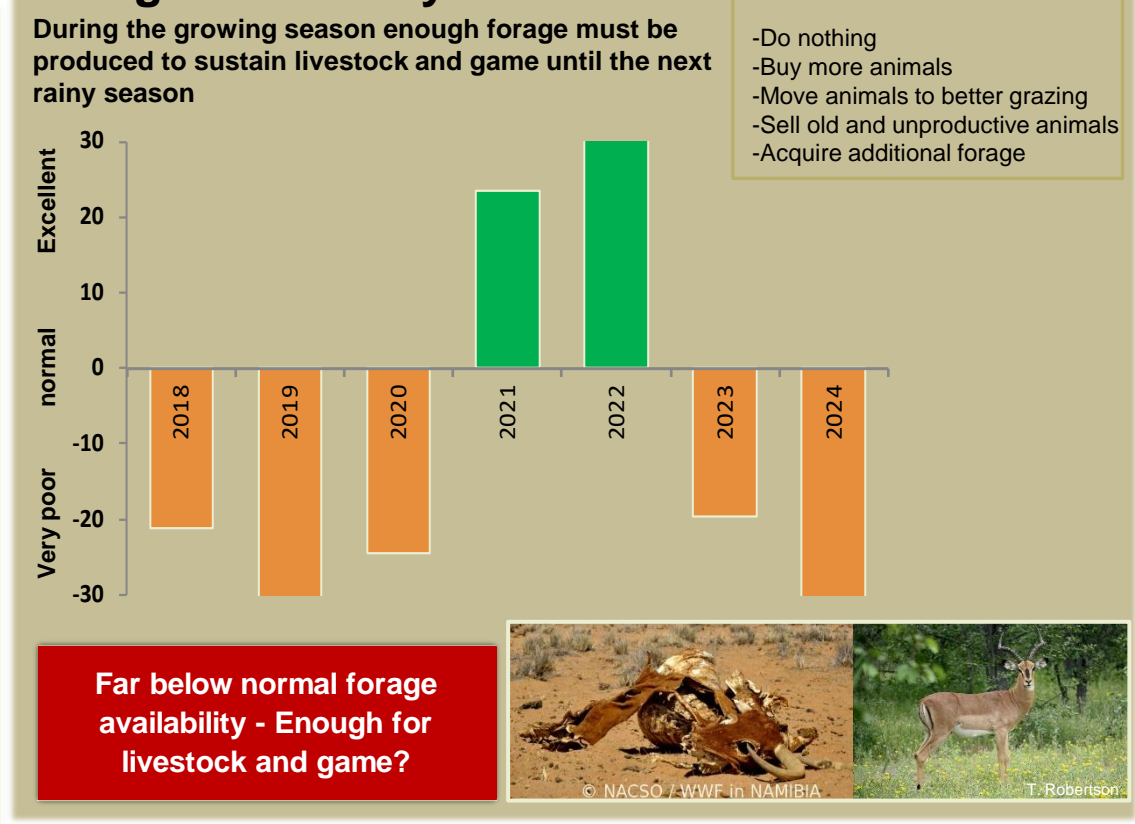

Adapting in response to the current environmental conditions ...

Seasonal trends in rainfall and vegetation (2023 / 2024 Season)

Vegetation cover trend (2000 - 2023)

Vegetation productivity (February to April) 2024

Fire management

Forage availability

Climate and vegetation patterns assist in our understanding of the status of wildlife and livestock in the conservancy for the effective management of these resources.