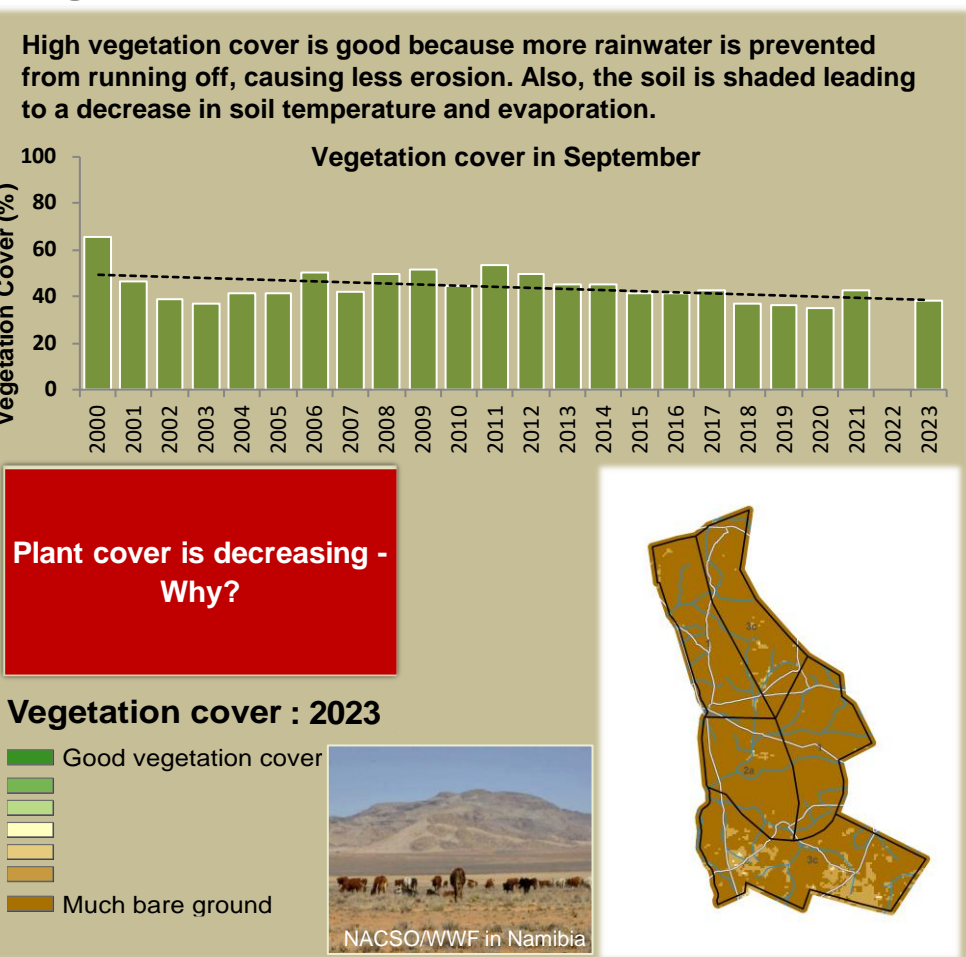

Adapting in response to the current environmental conditions ...

Seasonal trends in rainfall and vegetation (2023 / 2024 Season)

Vegetation cover trend (2000 - 2023)

Vegetation productivity (February to April) 2024

Fire management

Forage availability

Climate and vegetation patterns assist in our understanding of the status of wildlife and livestock in the conservancy for the effective management of these resources.