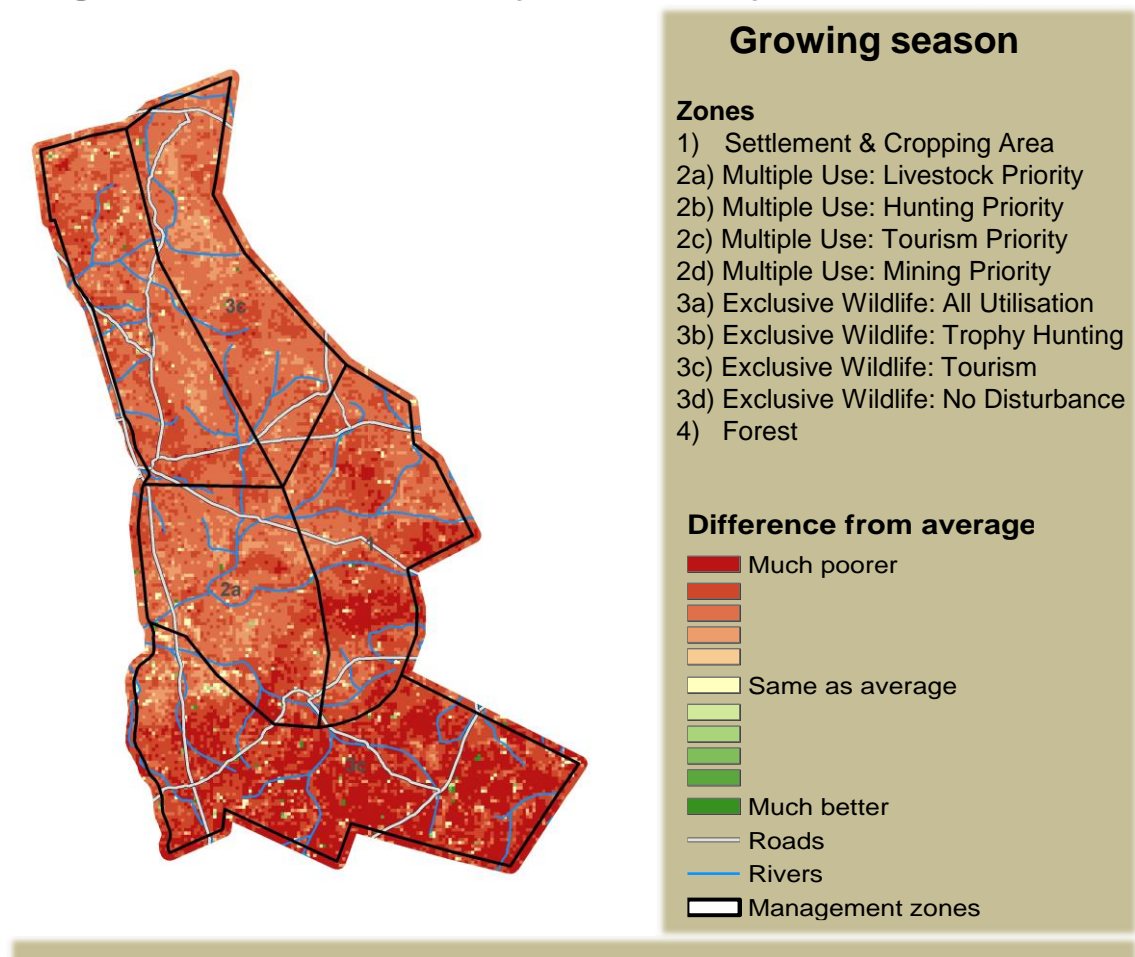

Adapting in response to the current environmental conditions ...

Seasonal trends in rainfall and vegetation (2023 / 2024 Season)

Vegetation cover trend (2000 - 2023)

Vegetation productivity (February to April) 2024

Fire management

Forage availability

Climate and vegetation patterns assist in our understanding of the status of wildlife and livestock in the conservancy for the effective management of these resources.