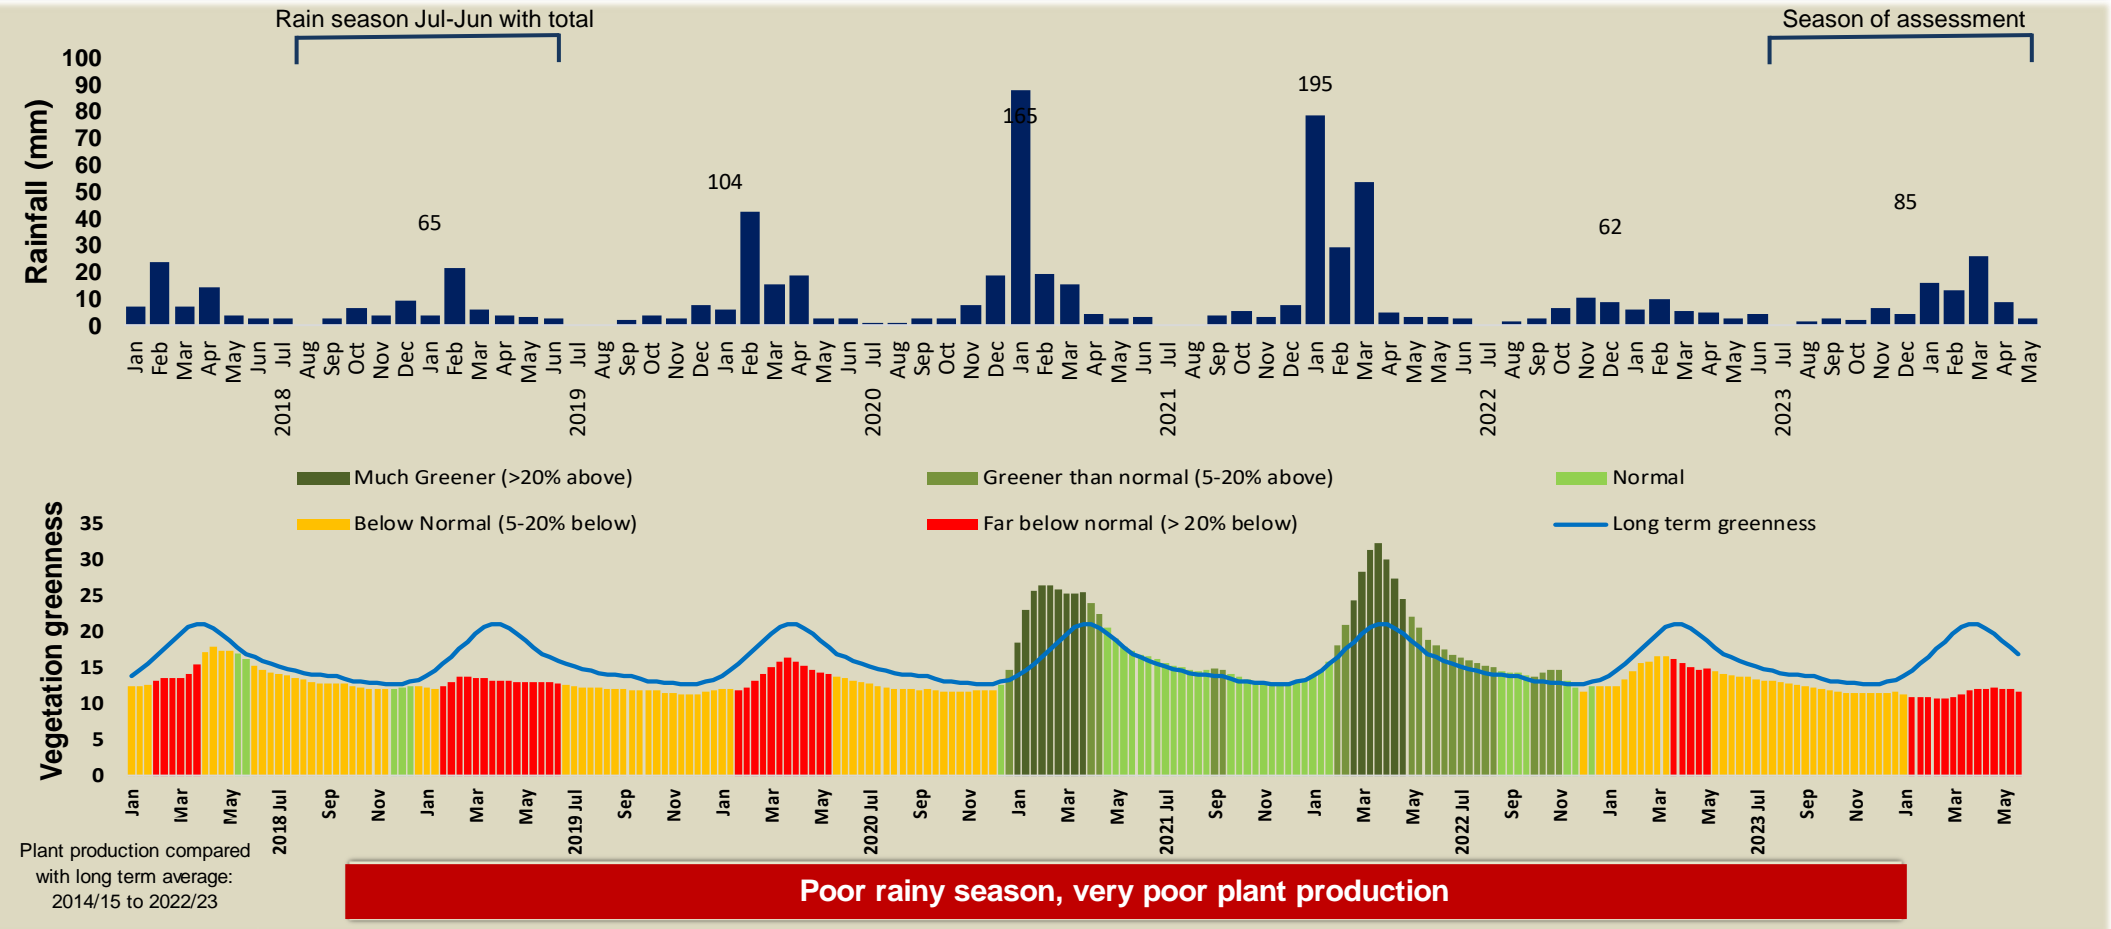

Adapting in response to the current environmental conditions ...

Seasonal trends in rainfall and vegetation (2023 / 2024 Season)

Vegetation cover trend (2000 - 2023)

Vegetation productivity (February to April) 2024

Fire management

Forage availability

Climate and vegetation patterns assist in our understanding of the status of wildlife and livestock in the conservancy for the effective management of these resources.