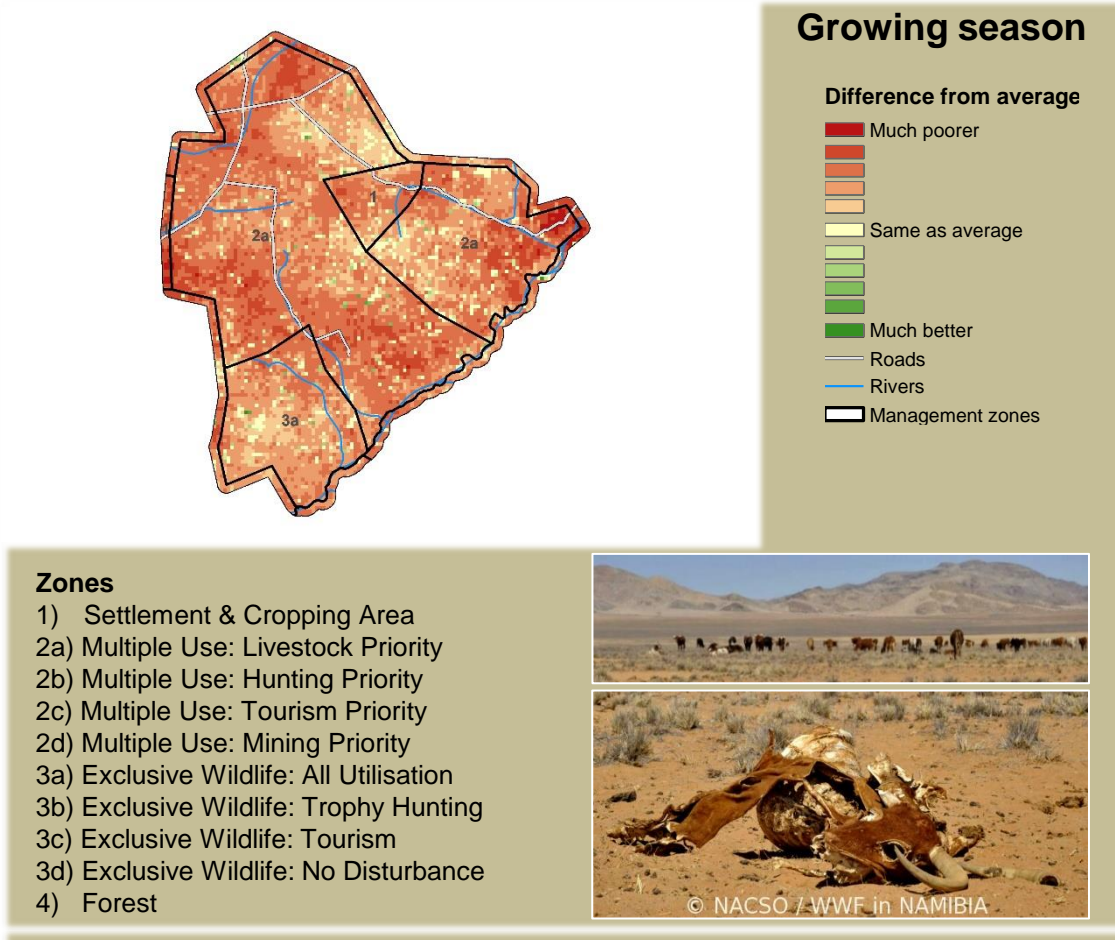

Adapting in response to the current environmental conditions ...

Seasonal trends in rainfall and vegetation (2023 / 2024 Season)

Vegetation cover trend (2000 - 2023)

Vegetation productivity (February to April) 2024

Fire management

Forage availability

Climate and vegetation patterns assist in our understanding of the status of wildlife and livestock in the conservancy for the effective management of these resources.