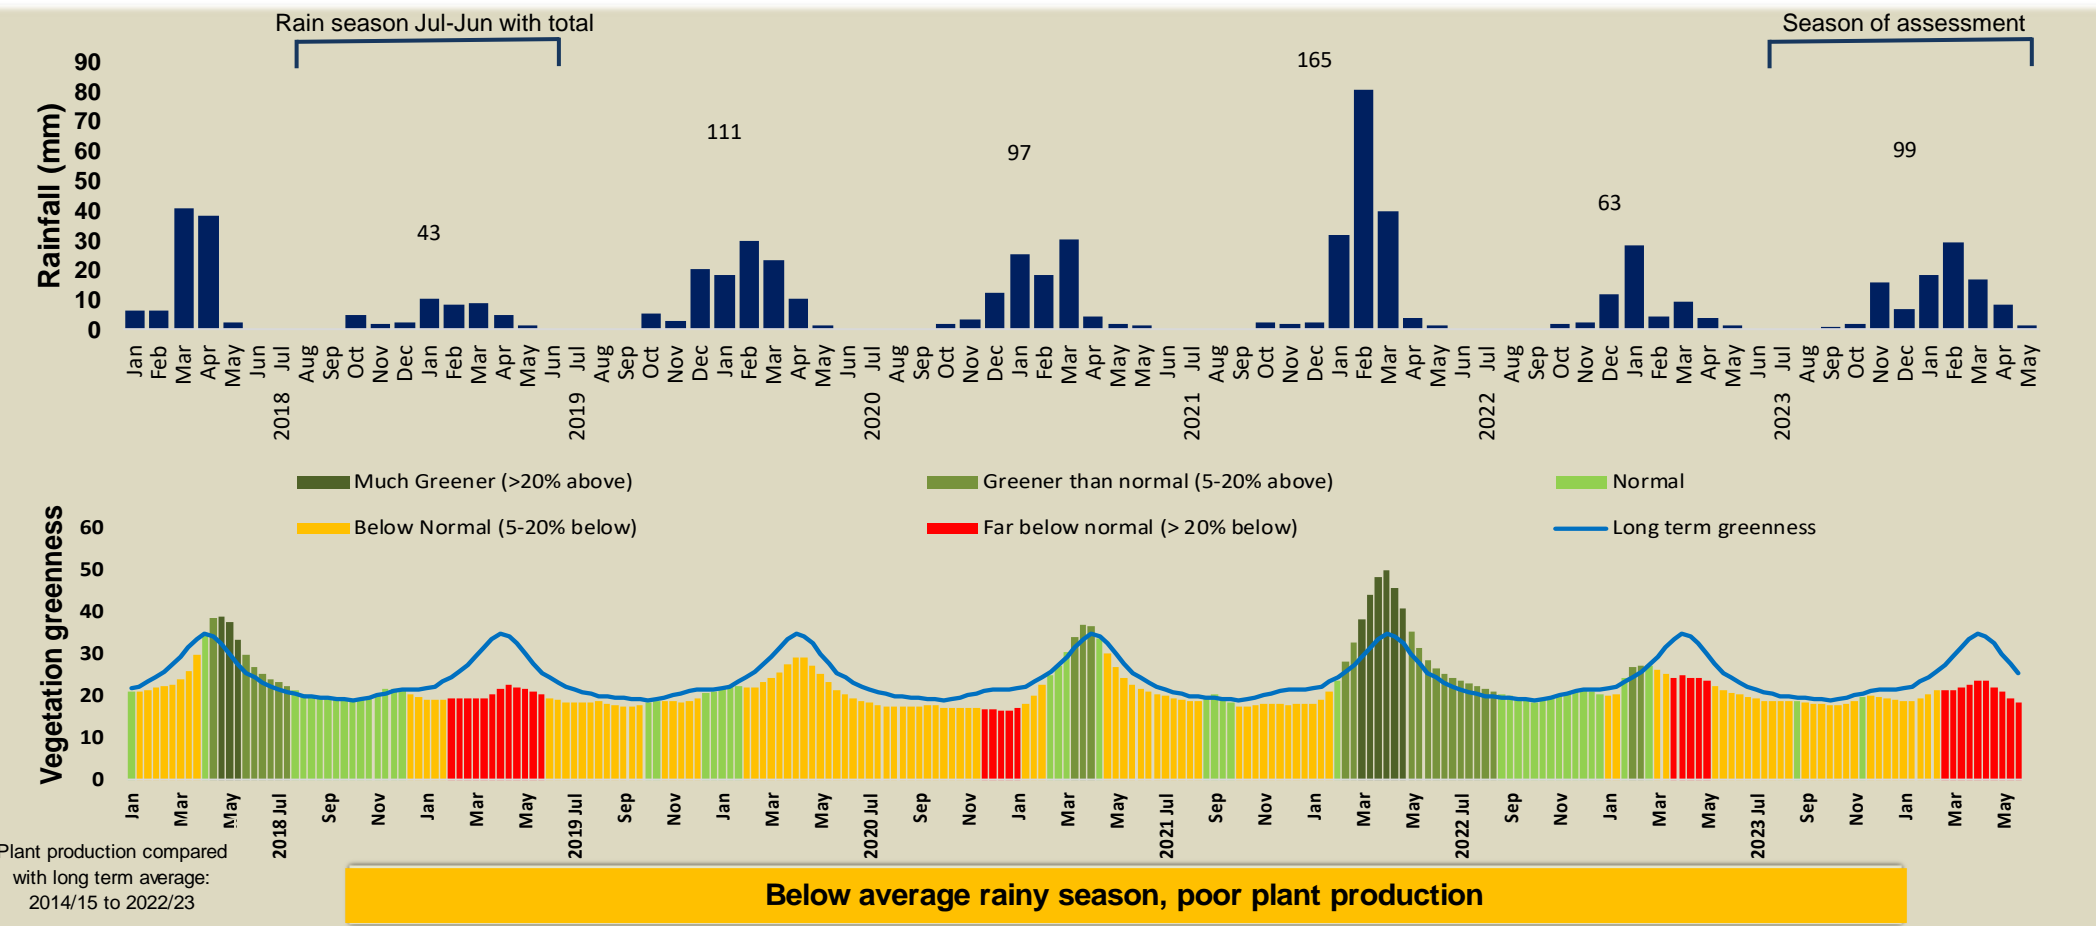

Adapting in response to the current environmental conditions ...

Seasonal trends in rainfall and vegetation (2023 / 2024 Season)

Vegetation cover trend (2000 - 2023)

Vegetation productivity (February to April) 2024

Fire management

Forage availability

Climate and vegetation patterns assist in our understanding of the status of wildlife and livestock in the conservancy for the effective management of these resources.