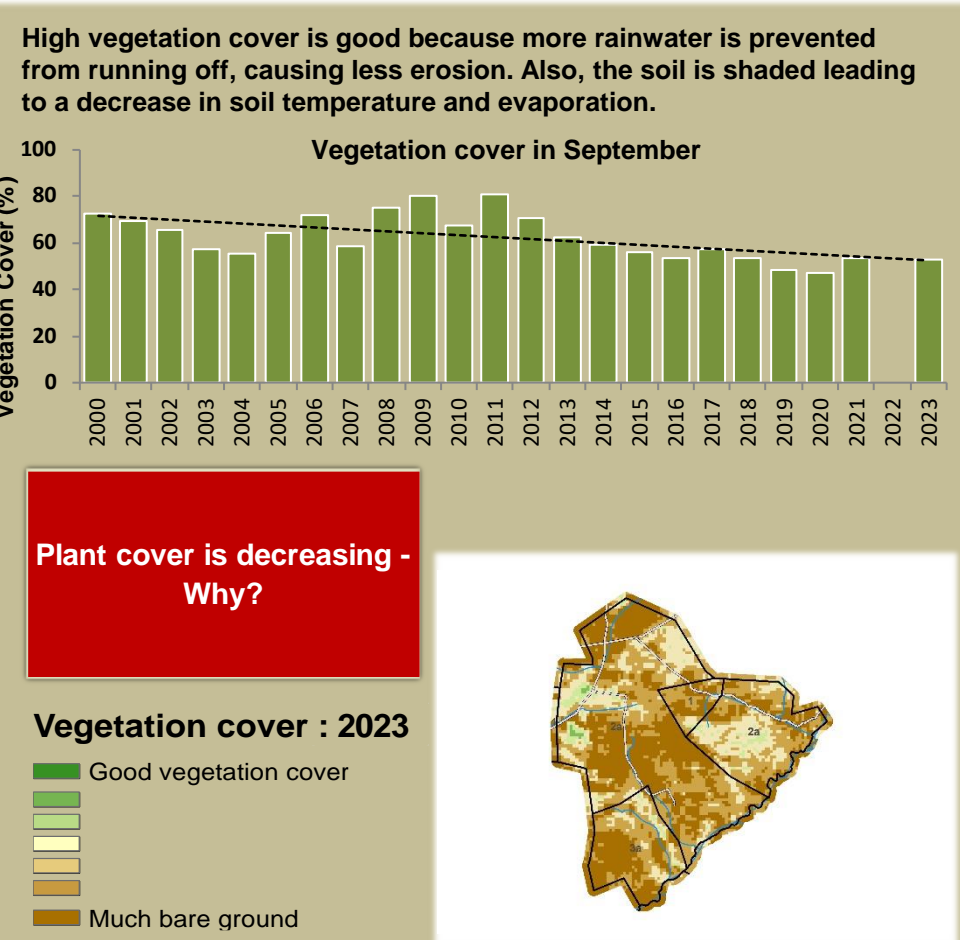

Adapting in response to the current environmental conditions ...

Seasonal trends in rainfall and vegetation (2023 / 2024 Season)

Vegetation cover trend (2000 - 2023)

Vegetation productivity (February to April) 2024

Fire management

Forage availability

Climate and vegetation patterns assist in our understanding of the status of wildlife and livestock in the conservancy for the effective management of these resources.