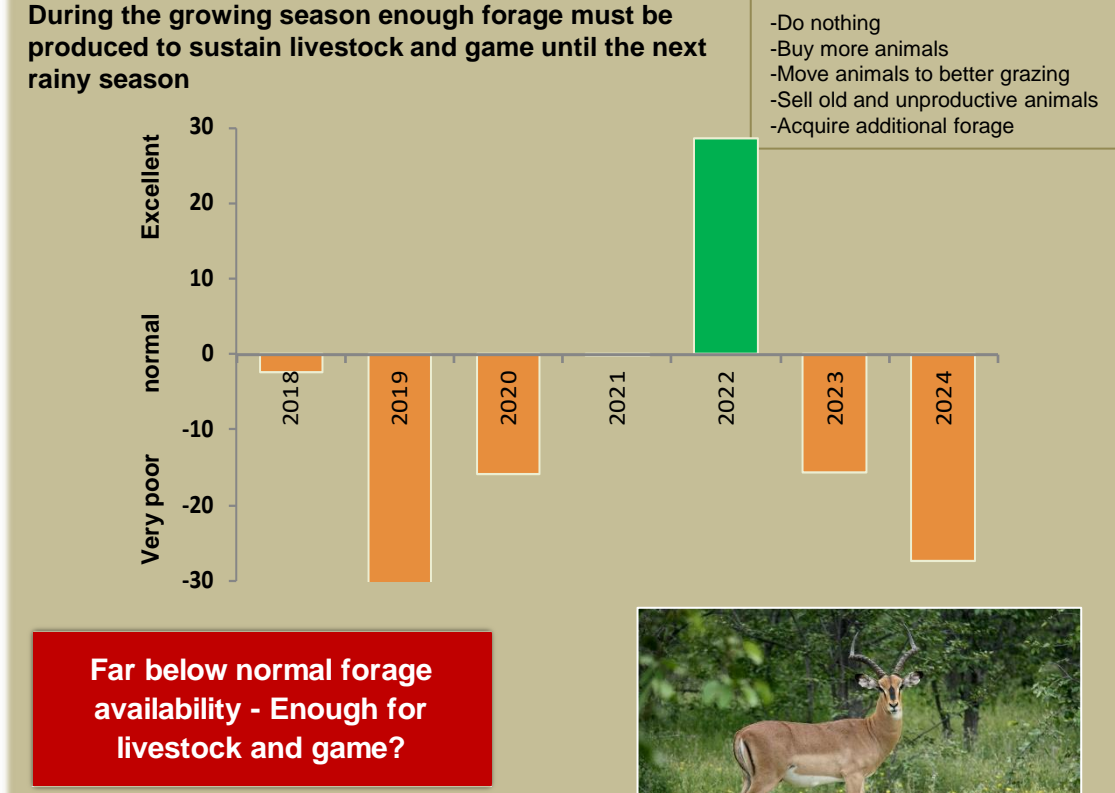

Adapting in response to the current environmental conditions ...

Seasonal trends in rainfall and vegetation (2023 / 2024 Season)

Vegetation cover trend (2000 - 2023)

Vegetation productivity (February to April) 2024

Fire management

Forage availability

Climate and vegetation patterns assist in our understanding of the status of wildlife and livestock in the conservancy for the effective management of these resources.