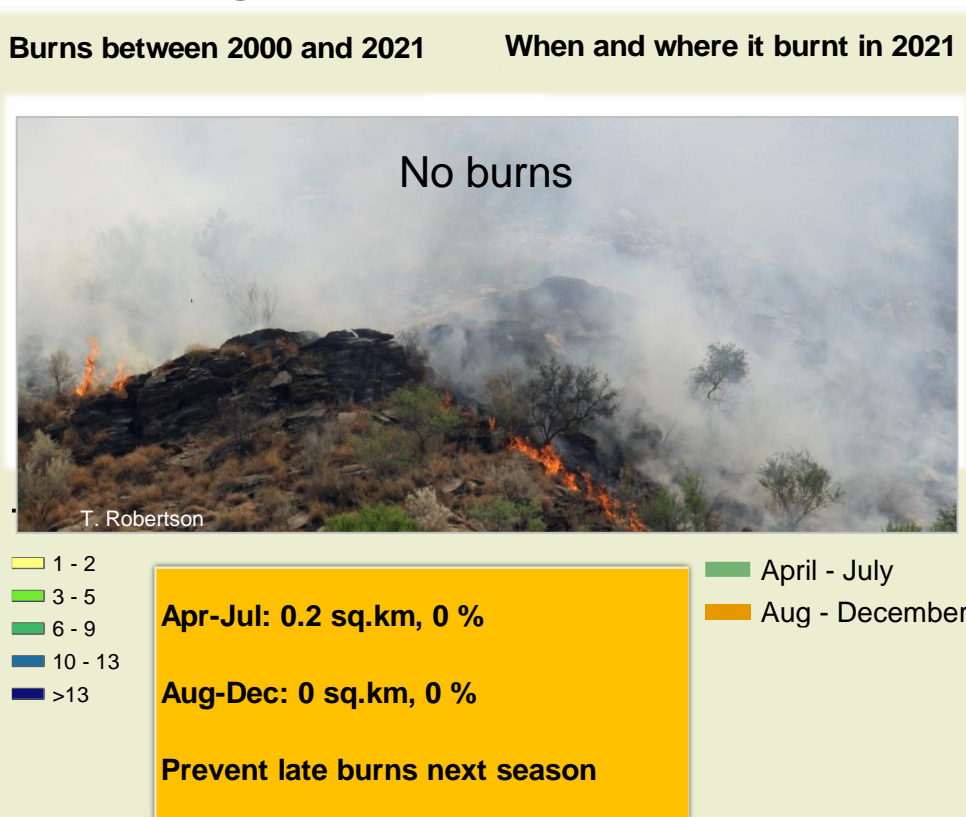

Adapting in response to the current environmental conditions ...

Seasonal trends in rainfall and vegetation (2021 / 2022 Season)

Vegetation cover trend (2000 - 2021)

Vegetation productivity (February to April) 2022

Fire management

Forage availability

Climate and vegetation patterns assist in our understanding of the status of wildlife and livestock in the conservancy for the effective management of these resources.