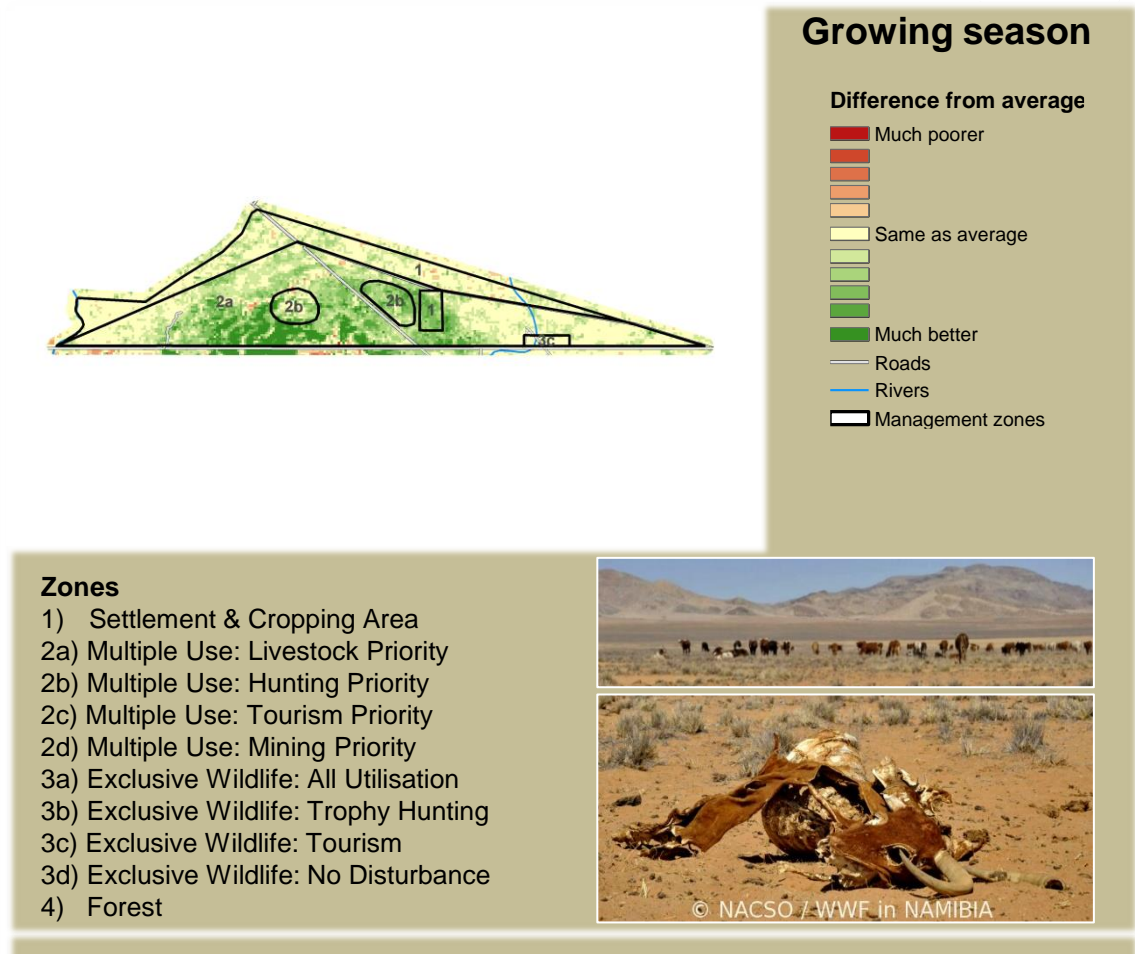

Adapting in response to the current environmental conditions ...

Seasonal trends in rainfall and vegetation (2021 / 2022 Season)

Vegetation cover trend (2000 - 2021)

Vegetation productivity (February to April) 2022

Fire management

Forage availability

Climate and vegetation patterns assist in our understanding of the status of wildlife and livestock in the conservancy for the effective management of these resources.