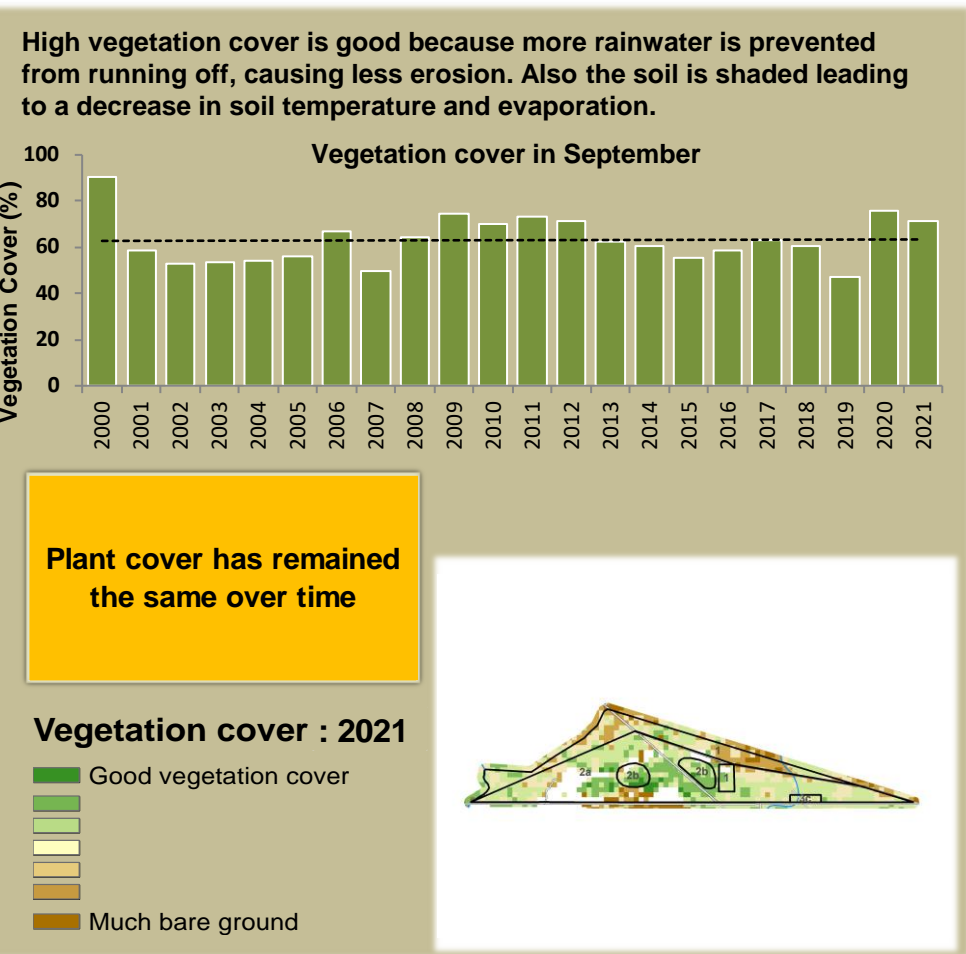

Adapting in response to the current environmental conditions ...

Seasonal trends in rainfall and vegetation (2021 / 2022 Season)

Vegetation cover trend (2000 - 2021)

Vegetation productivity (February to April) 2022

Fire management

Forage availability

Climate and vegetation patterns assist in our understanding of the status of wildlife and livestock in the conservancy for the effective management of these resources.