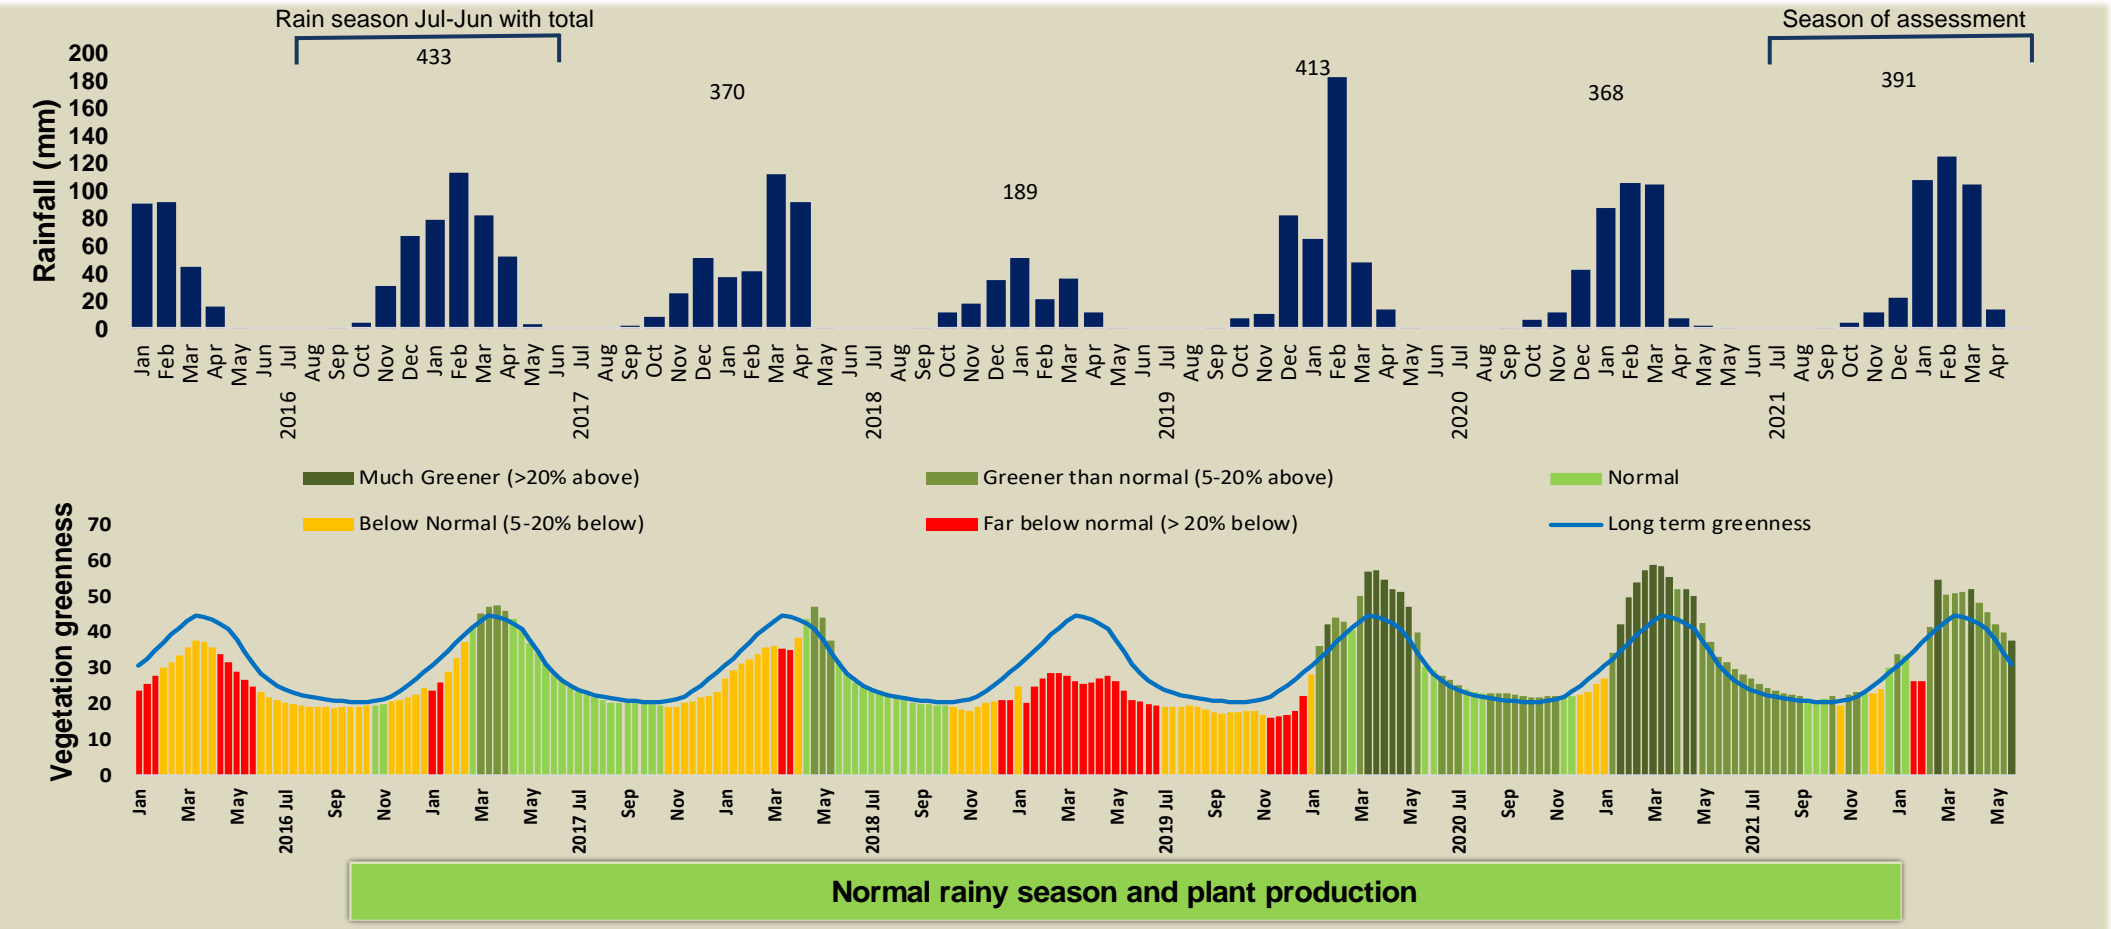

Adapting in response to the current environmental conditions ...

Seasonal trends in rainfall and vegetation (2021 / 2022 Season)

Vegetation cover trend (2000 - 2021)

Vegetation productivity (February to April) 2022

Fire management

Forage availability

Climate and vegetation patterns assist in our understanding of the status of wildlife and livestock in the conservancy for the effective management of these resources.