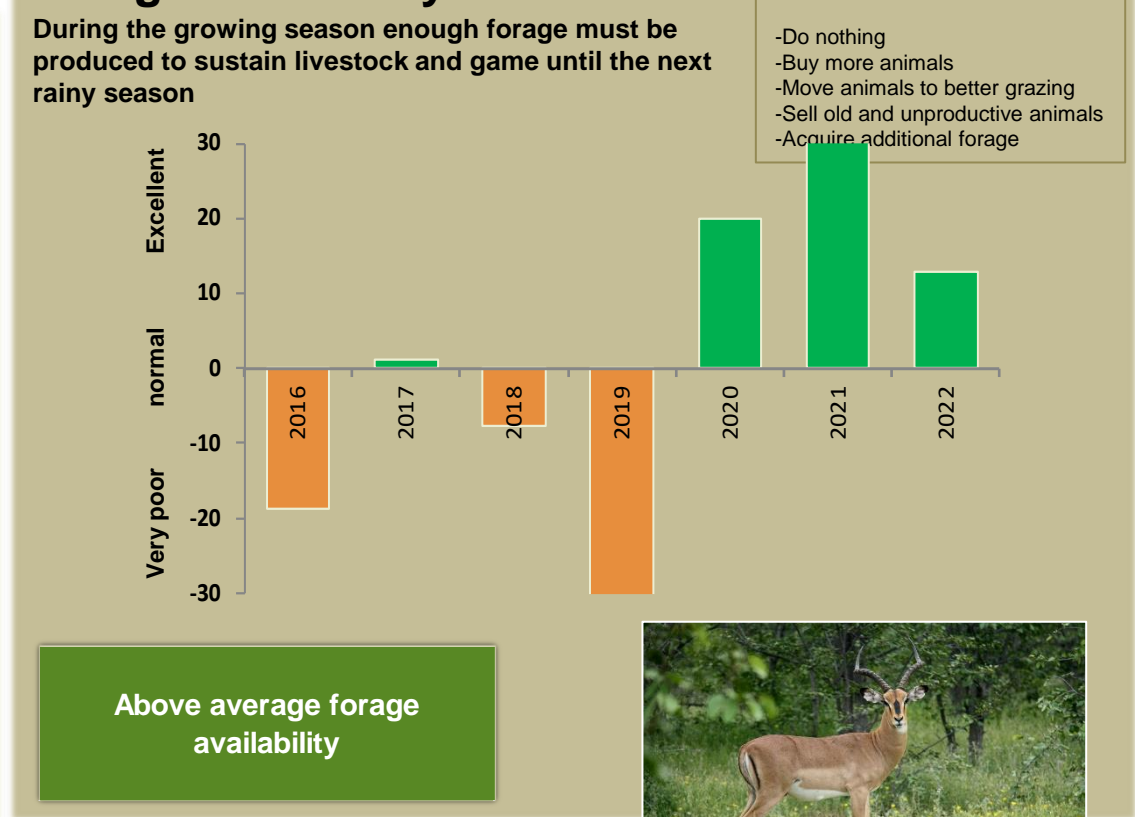

Adapting in response to the current environmental conditions ...

Seasonal trends in rainfall and vegetation (2021 / 2022 Season)

Vegetation cover trend (2000 - 2021)

Vegetation productivity (February to April) 2022

Fire management

Forage availability

Climate and vegetation patterns assist in our understanding of the status of wildlife and livestock in the conservancy for the effective management of these resources.