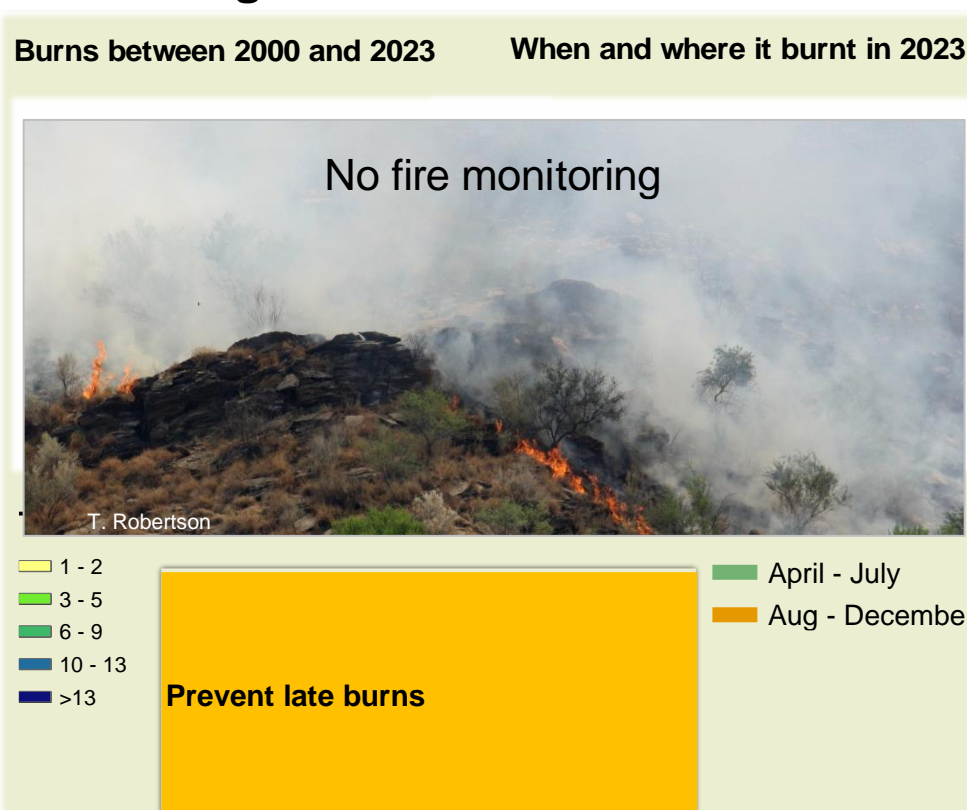

King Nehale Climate and Vegetation Report

Adapting in response to the current environmental conditions ...

Seasonal trends in rainfall and vegetation (2023 / 2024 Season)

Vegetation cover trend (2000 - 2023)

Vegetation productivity (February to April) 2024

Fire management

Forage availability

Climate and vegetation patterns assist in our understanding of the status of wildlife and livestock in the conservancy for the effective management of these resources.