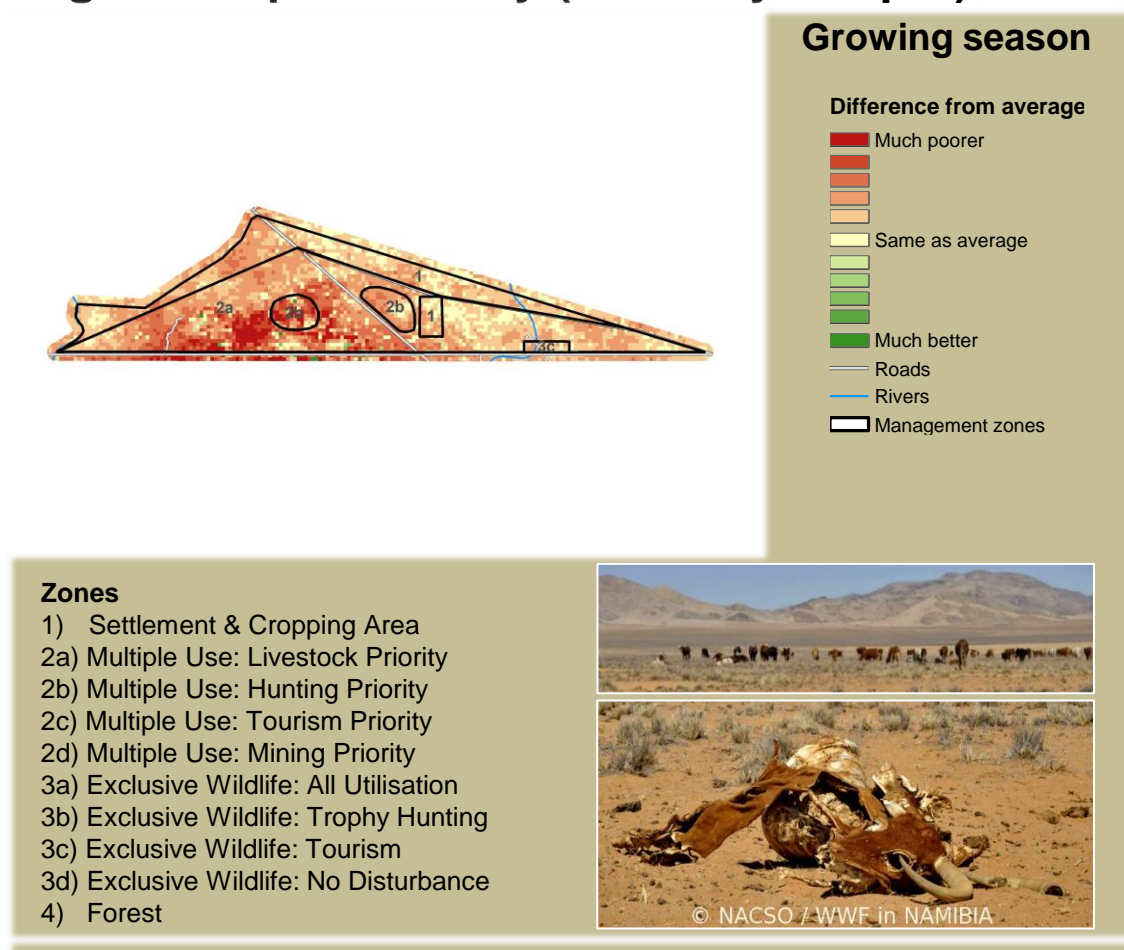

King Nehale Climate and Vegetation Report

Adapting in response to the current environmental conditions ...

Seasonal trends in rainfall and vegetation (2023 / 2024 Season)

Vegetation cover trend (2000 - 2023)

Vegetation productivity (February to April) 2024

Fire management

Forage availability

Climate and vegetation patterns assist in our understanding of the status of wildlife and livestock in the conservancy for the effective management of these resources.