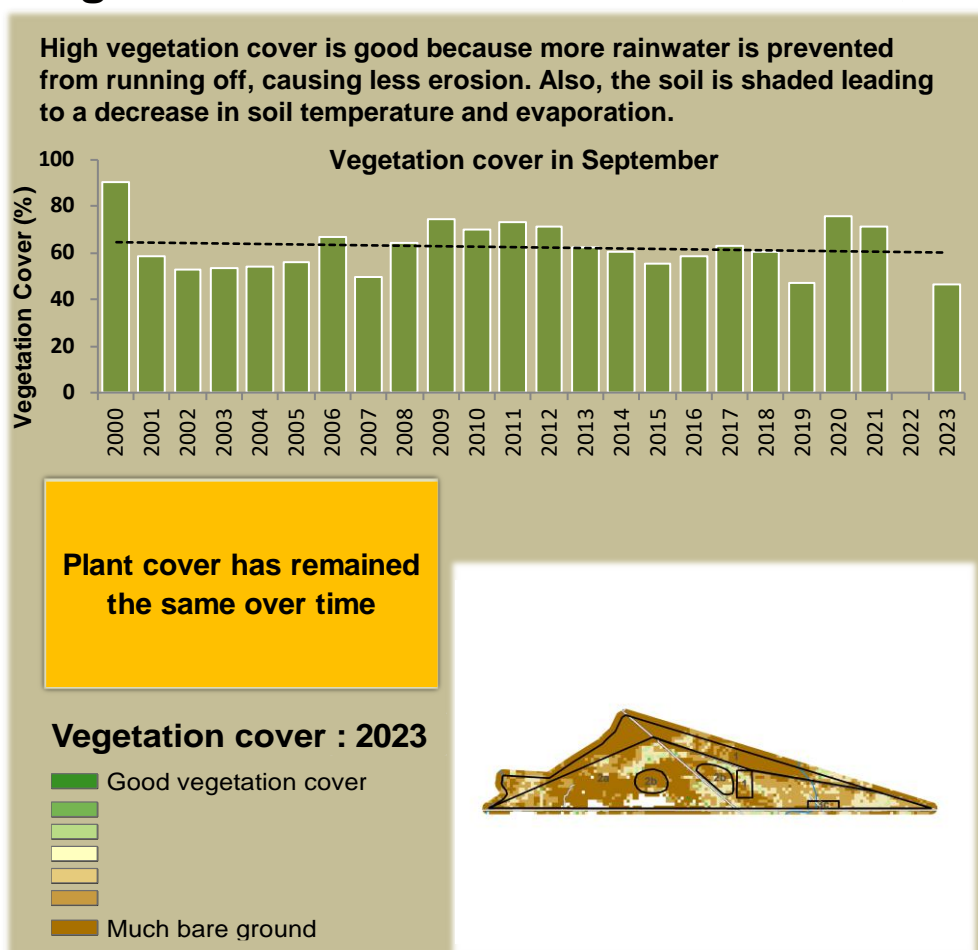

King Nehale Climate and Vegetation Report

Adapting in response to the current environmental conditions ...

Seasonal trends in rainfall and vegetation (2023 / 2024 Season)

Vegetation cover trend (2000 - 2023)

Vegetation productivity (February to April) 2024

Fire management

Forage availability

Climate and vegetation patterns assist in our understanding of the status of wildlife and livestock in the conservancy for the effective management of these resources.