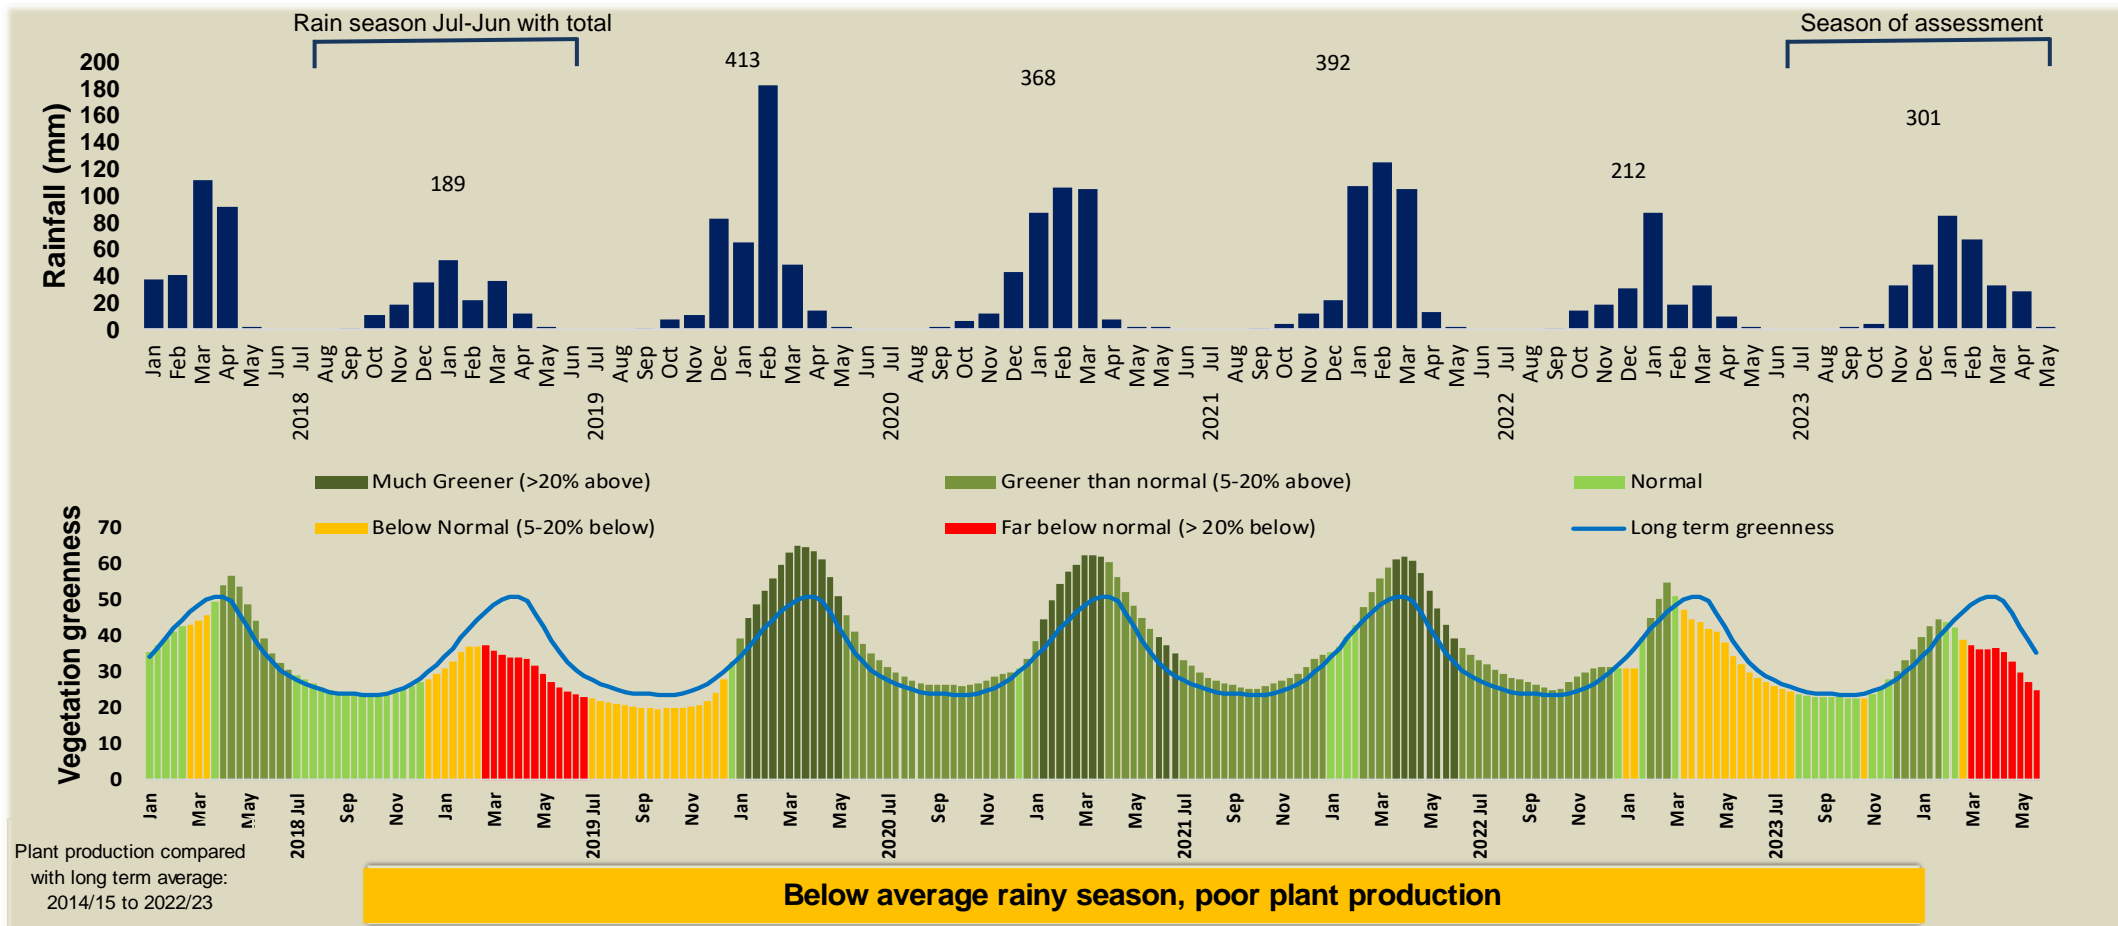

King Nehale Climate and Vegetation Report

Adapting in response to the current environmental conditions ...

Seasonal trends in rainfall and vegetation (2023 / 2024 Season)

Vegetation cover trend (2000 - 2023)

Vegetation productivity (February to April) 2024

Fire management

Forage availability

Climate and vegetation patterns assist in our understanding of the status of wildlife and livestock in the conservancy for the effective management of these resources.