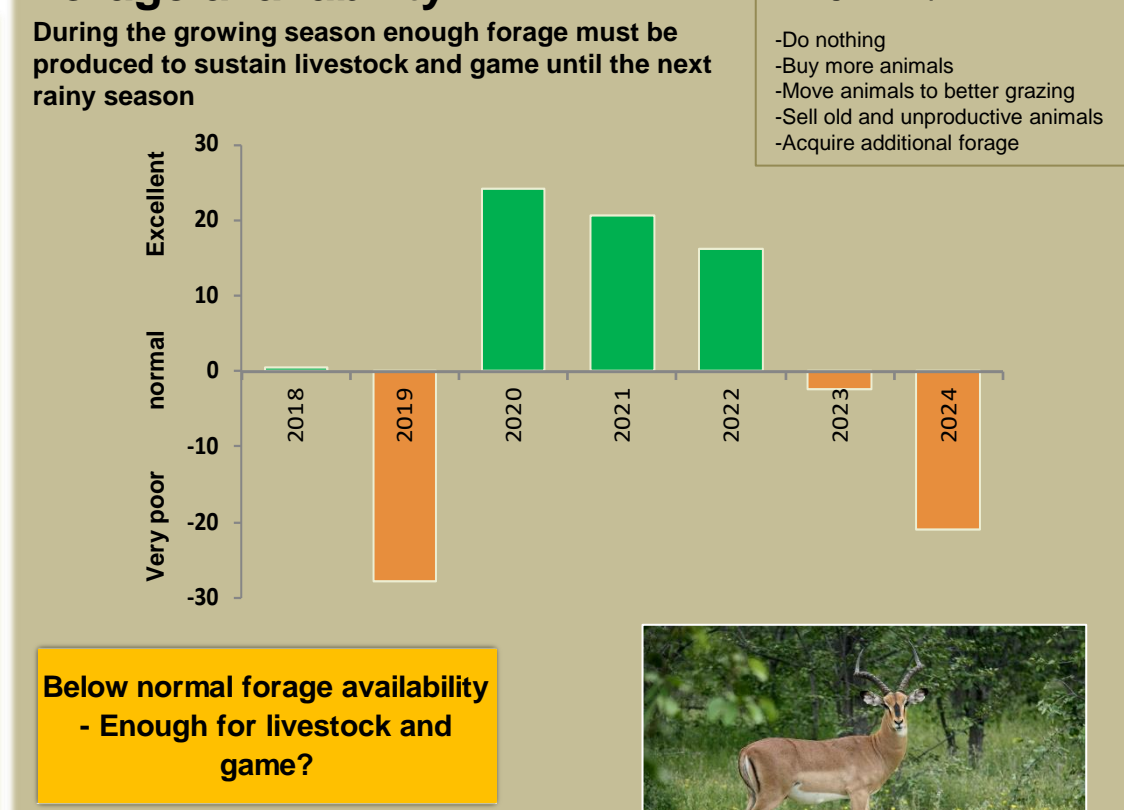

King Nehale Climate and Vegetation Report

Adapting in response to the current environmental conditions ...

Seasonal trends in rainfall and vegetation (2023 / 2024 Season)

Vegetation cover trend (2000 - 2023)

Vegetation productivity (February to April) 2024

Fire management

Forage availability

Climate and vegetation patterns assist in our understanding of the status of wildlife and livestock in the conservancy for the effective management of these resources.