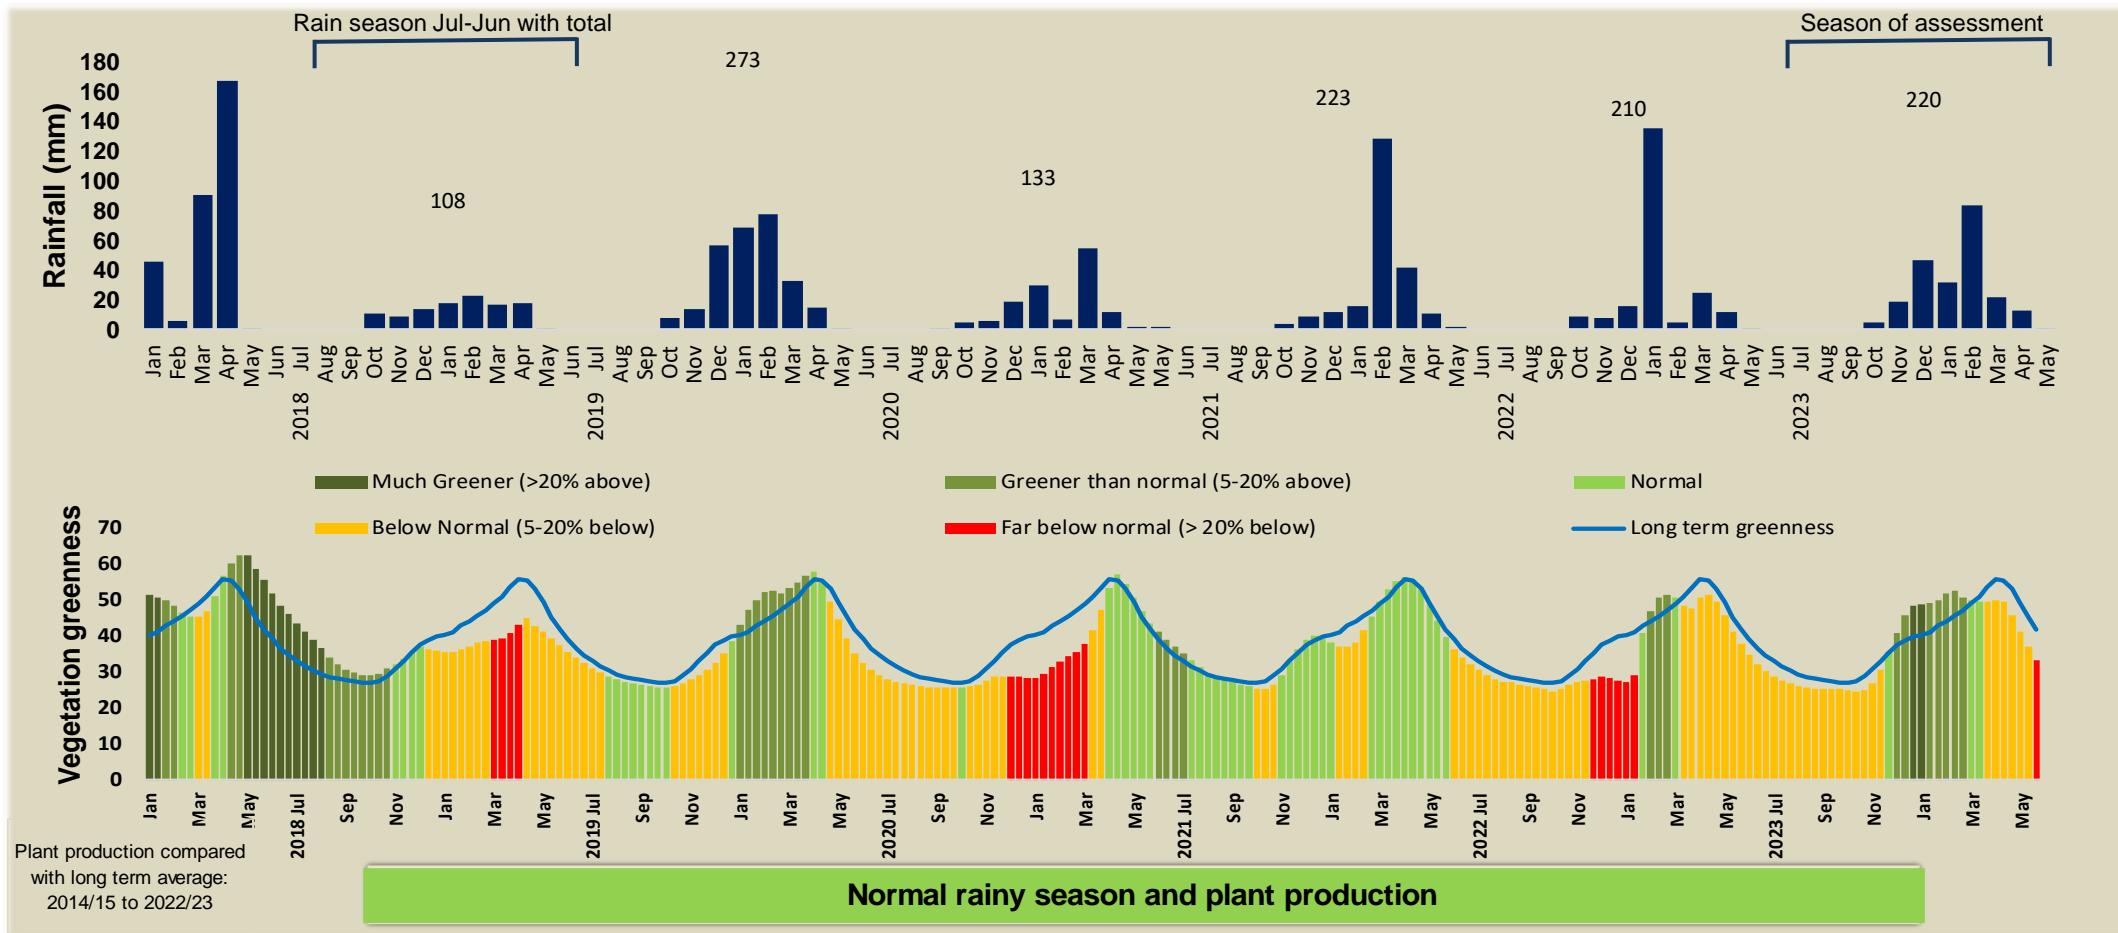

Kunene River Climate and Vegetation Report

Adapting in response to the current environmental conditions ...

Seasonal trends in rainfall and vegetation (2023 / 2024 Season)

Vegetation cover trend (2000 - 2023)

Vegetation productivity (February to April) 2024

Fire management

Forage availability

Climate and vegetation patterns assist in our understanding of the status of wildlife and livestock in the conservancy for the effective management of these resources.