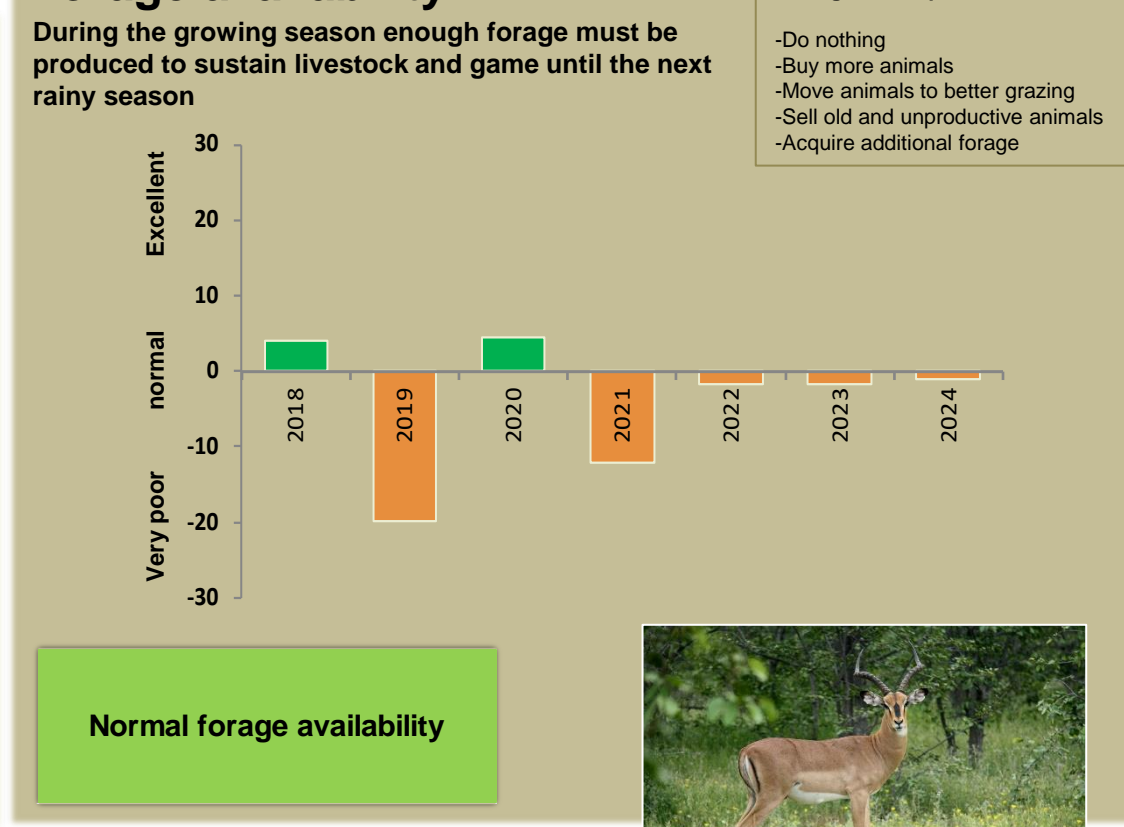

Kunene River Climate and Vegetation Report

Adapting in response to the current environmental conditions ...

Seasonal trends in rainfall and vegetation (2023 / 2024 Season)

Vegetation cover trend (2000 - 2023)

Vegetation productivity (February to April) 2024

Fire management

Forage availability

Climate and vegetation patterns assist in our understanding of the status of wildlife and livestock in the conservancy for the effective management of these resources.