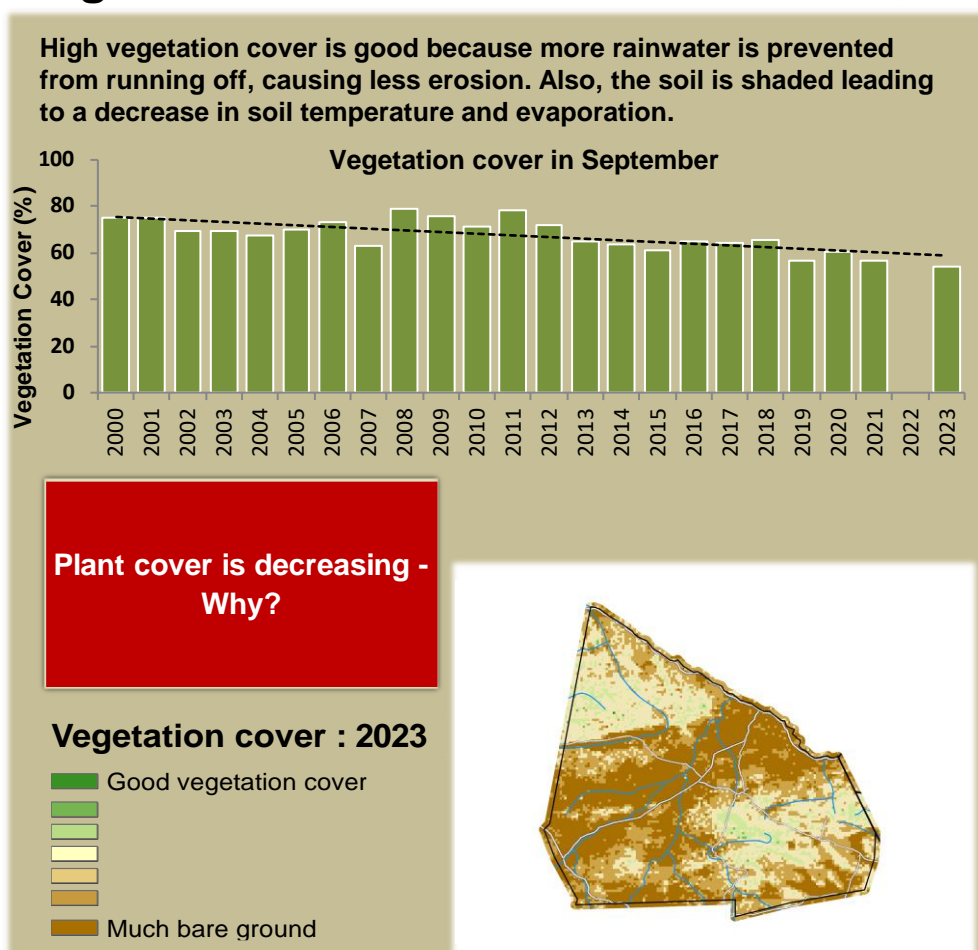

Kunene River Climate and Vegetation Report

Adapting in response to the current environmental conditions ...

Seasonal trends in rainfall and vegetation (2023 / 2024 Season)

Vegetation cover trend (2000 - 2023)

Vegetation productivity (February to April) 2024

Fire management

Forage availability

Climate and vegetation patterns assist in our understanding of the status of wildlife and livestock in the conservancy for the effective management of these resources.