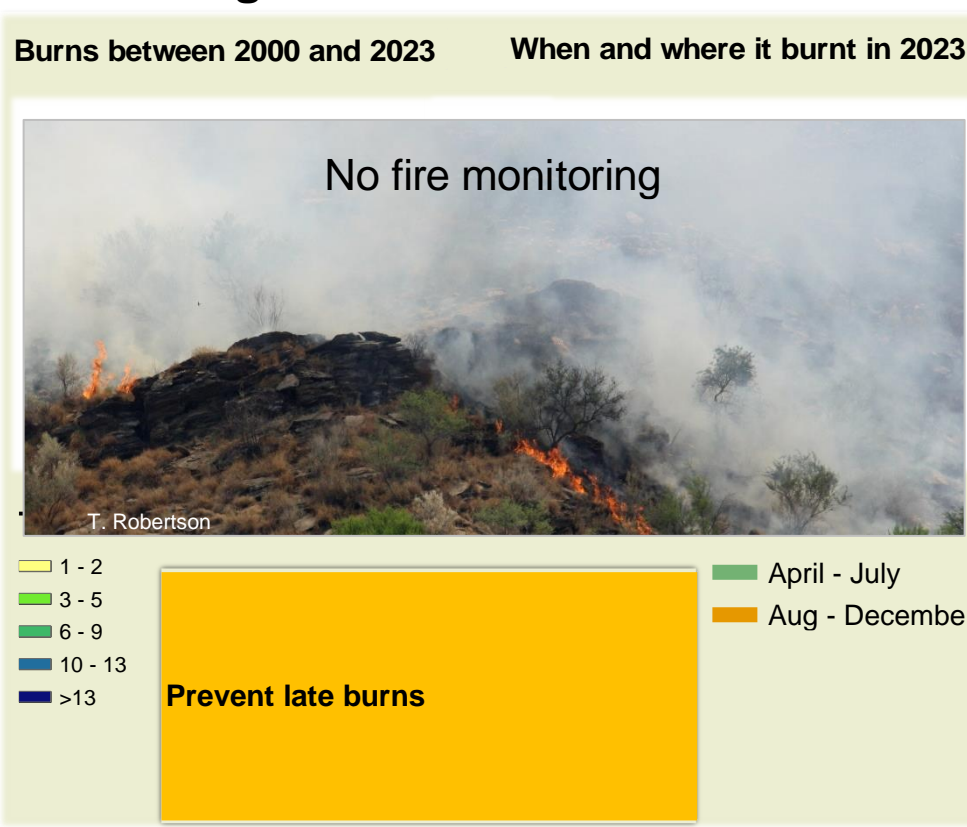

Kunene River Climate and Vegetation Report

Adapting in response to the current environmental conditions ...

Seasonal trends in rainfall and vegetation (2023 / 2024 Season)

Vegetation cover trend (2000 - 2023)

Vegetation productivity (February to April) 2024

Fire management

Forage availability

Climate and vegetation patterns assist in our understanding of the status of wildlife and livestock in the conservancy for the effective management of these resources.