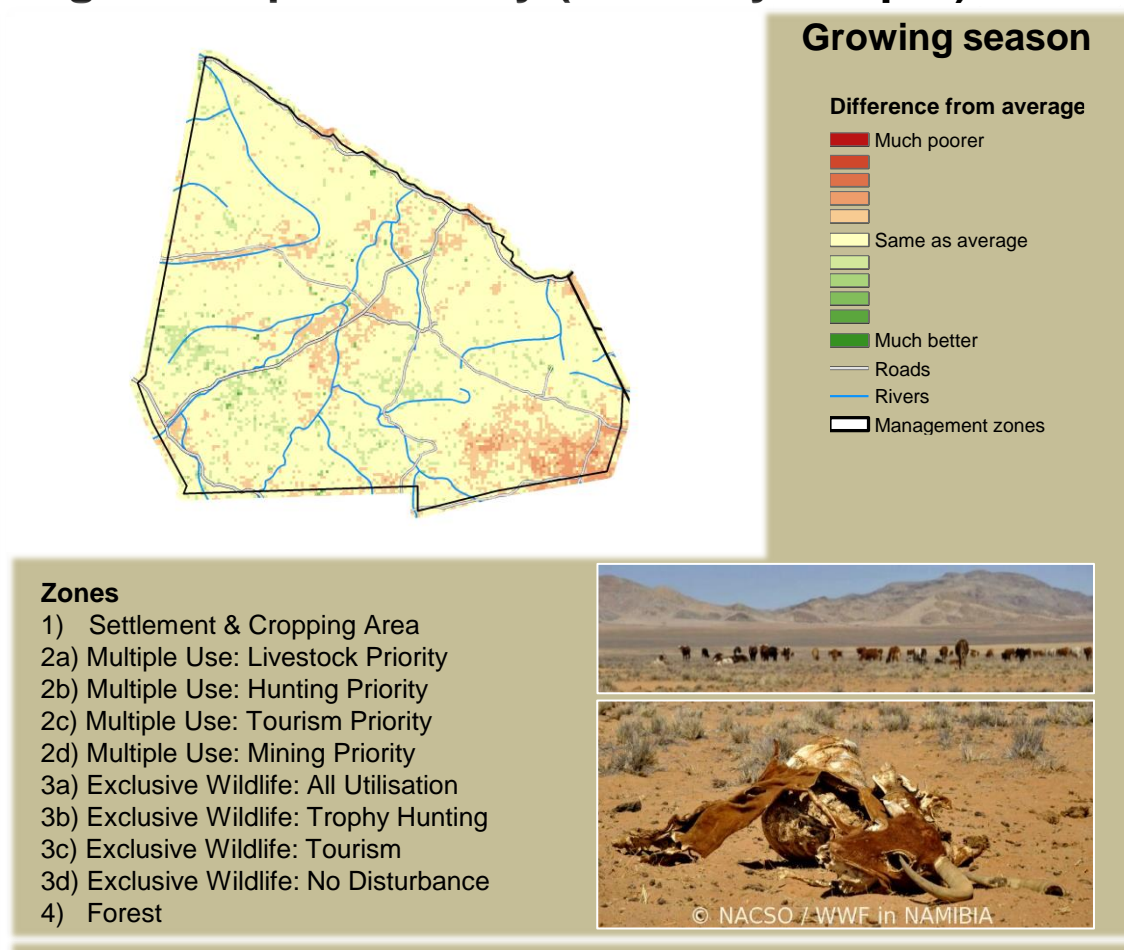

Kunene River Climate and Vegetation Report

Adapting in response to the current environmental conditions ...

Seasonal trends in rainfall and vegetation (2023 / 2024 Season)

Vegetation cover trend (2000 - 2023)

Vegetation productivity (February to April) 2024

Fire management

Forage availability

Climate and vegetation patterns assist in our understanding of the status of wildlife and livestock in the conservancy for the effective management of these resources.