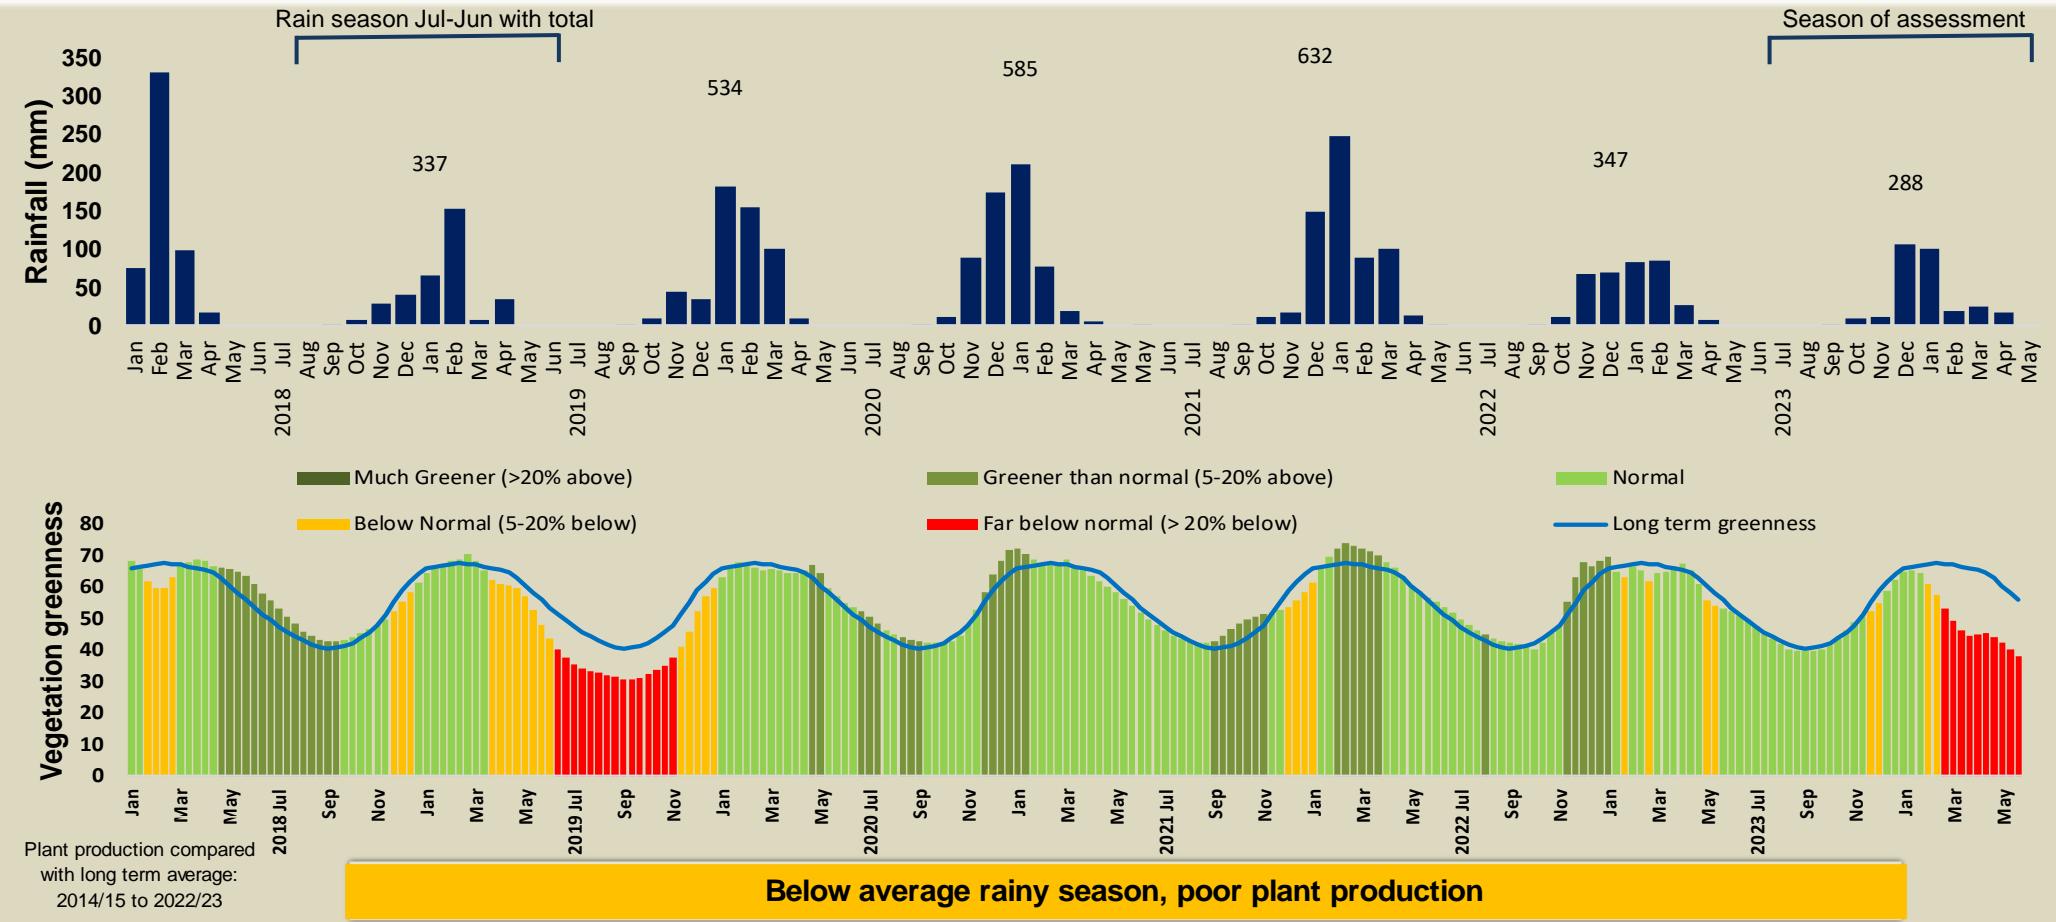

Adapting in response to the current environmental conditions ...

Seasonal trends in rainfall and vegetation (2023 / 2024 Season)

Vegetation cover trend (2000 - 2023)

Vegetation productivity (February to April) 2024

Fire management

Forage availability

Climate and vegetation patterns assist in our understanding of the status of wildlife and livestock in the conservancy for the effective management of these resources.