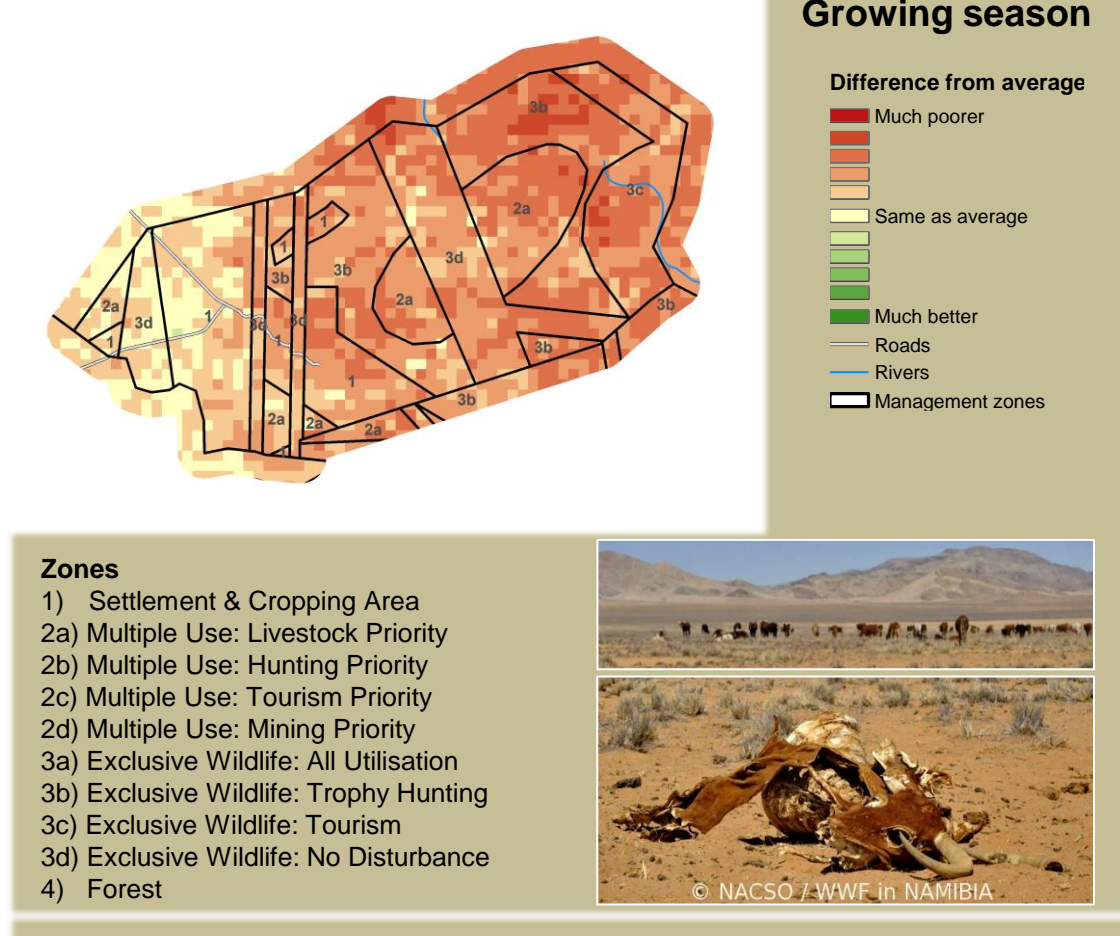

Adapting in response to the current environmental conditions ...

Seasonal trends in rainfall and vegetation (2023 / 2024 Season)

Vegetation cover trend (2000 - 2023)

Vegetation productivity (February to April) 2024

Fire management

Forage availability

Climate and vegetation patterns assist in our understanding of the status of wildlife and livestock in the conservancy for the effective management of these resources.