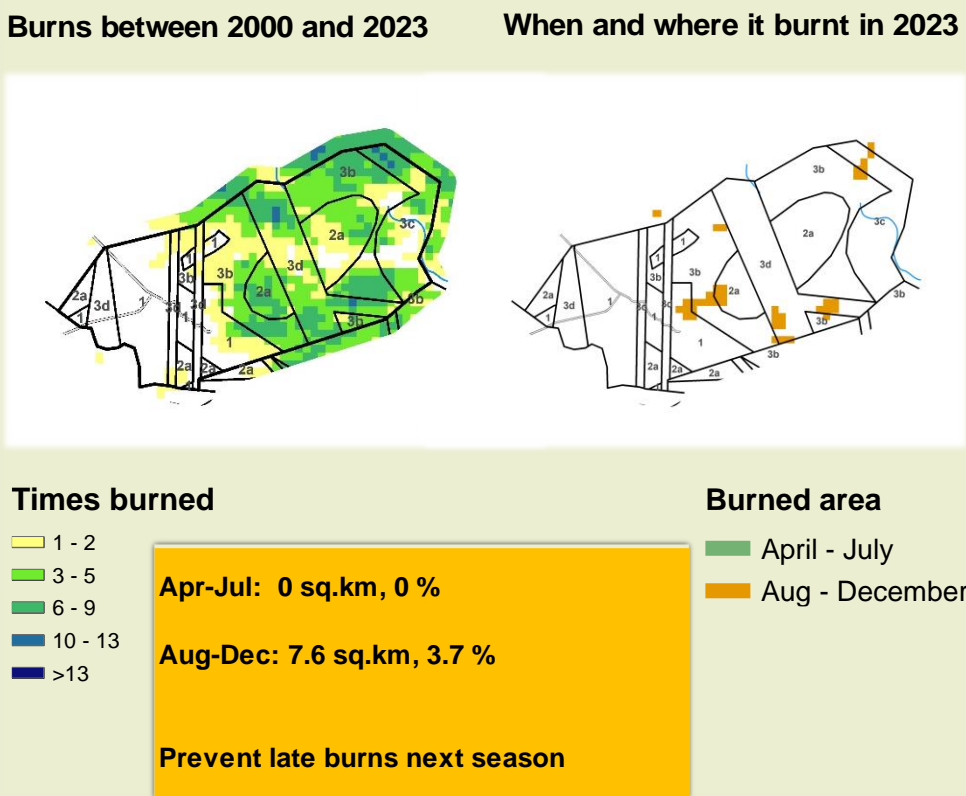

Adapting in response to the current environmental conditions ...

Seasonal trends in rainfall and vegetation (2023 / 2024 Season)

Vegetation cover trend (2000 - 2023)

Vegetation productivity (February to April) 2024

Fire management

Forage availability

Climate and vegetation patterns assist in our understanding of the status of wildlife and livestock in the conservancy for the effective management of these resources.