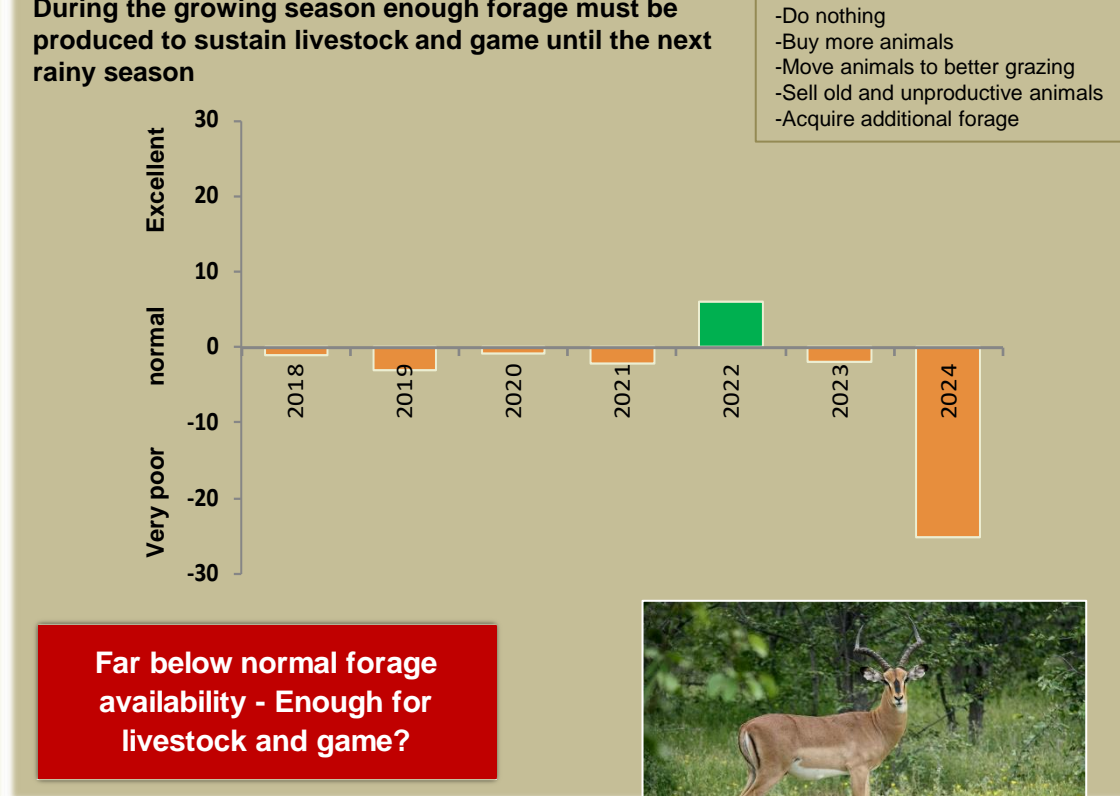

Adapting in response to the current environmental conditions ...

Seasonal trends in rainfall and vegetation (2023 / 2024 Season)

Vegetation cover trend (2000 - 2023)

Vegetation productivity (February to April) 2024

Fire management

Forage availability

Climate and vegetation patterns assist in our understanding of the status of wildlife and livestock in the conservancy for the effective management of these resources.