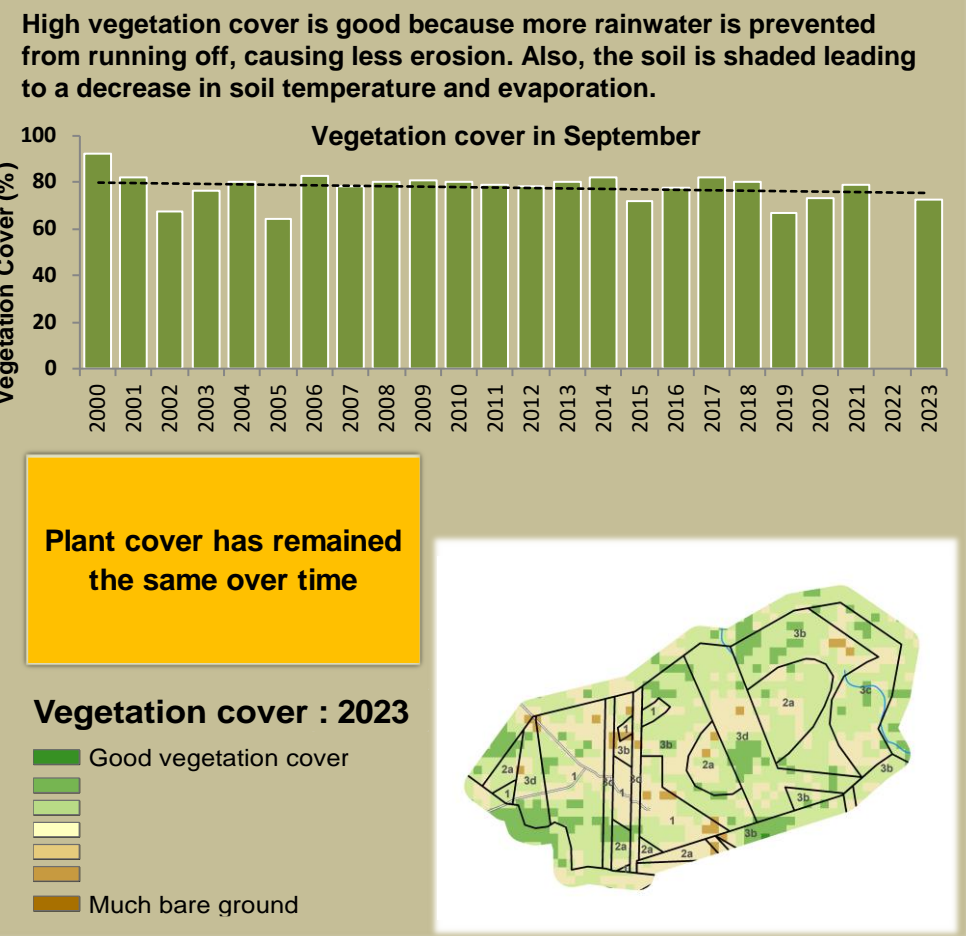

Adapting in response to the current environmental conditions ...

Seasonal trends in rainfall and vegetation (2023 / 2024 Season)

Vegetation cover trend (2000 - 2023)

Vegetation productivity (February to April) 2024

Fire management

Forage availability

Climate and vegetation patterns assist in our understanding of the status of wildlife and livestock in the conservancy for the effective management of these resources.