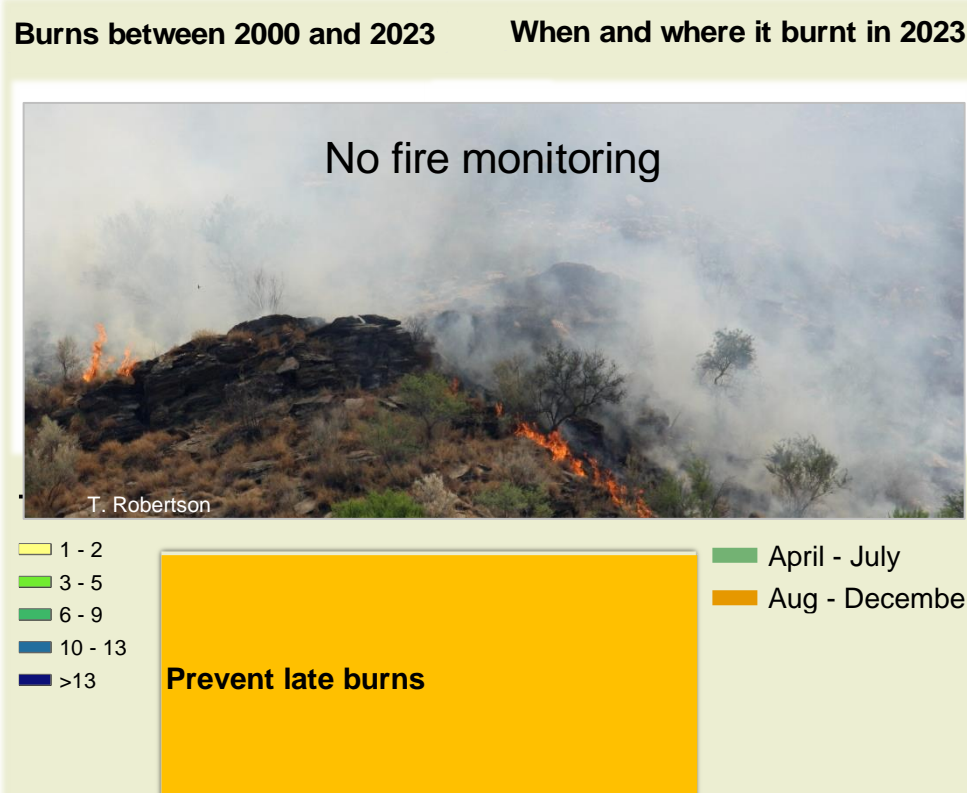

Marienfluss Climate and Vegetation Report

Adapting in response to the current environmental conditions ...

Seasonal trends in rainfall and vegetation (2023 / 2024 Season)

Vegetation cover trend (2000 - 2023)

Vegetation productivity (February to April) 2024

Fire management

Forage availability

Climate and vegetation patterns assist in our understanding of the status of wildlife and livestock in the conservancy for the effective management of these resources.