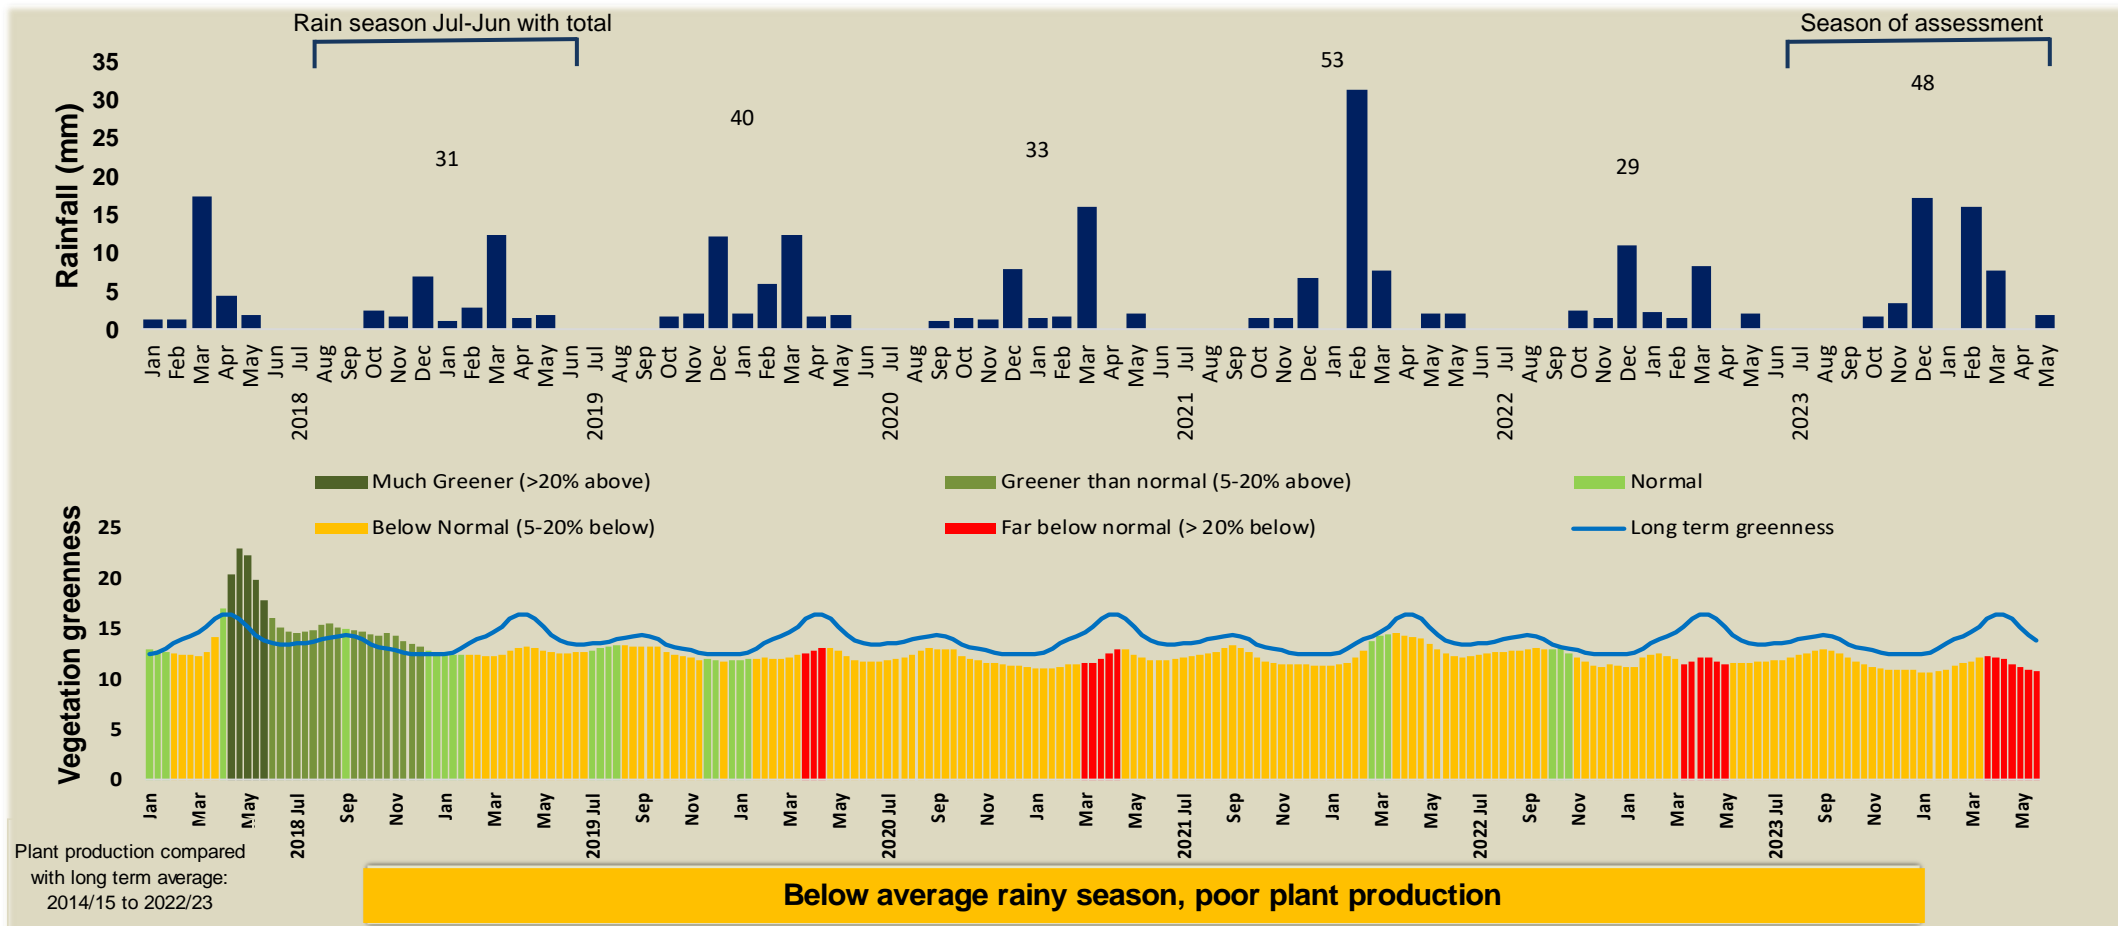

Marienfluss Climate and Vegetation Report

Adapting in response to the current environmental conditions ...

Seasonal trends in rainfall and vegetation (2023 / 2024 Season)

Vegetation cover trend (2000 - 2023)

Vegetation productivity (February to April) 2024

Fire management

Forage availability

Climate and vegetation patterns assist in our understanding of the status of wildlife and livestock in the conservancy for the effective management of these resources.