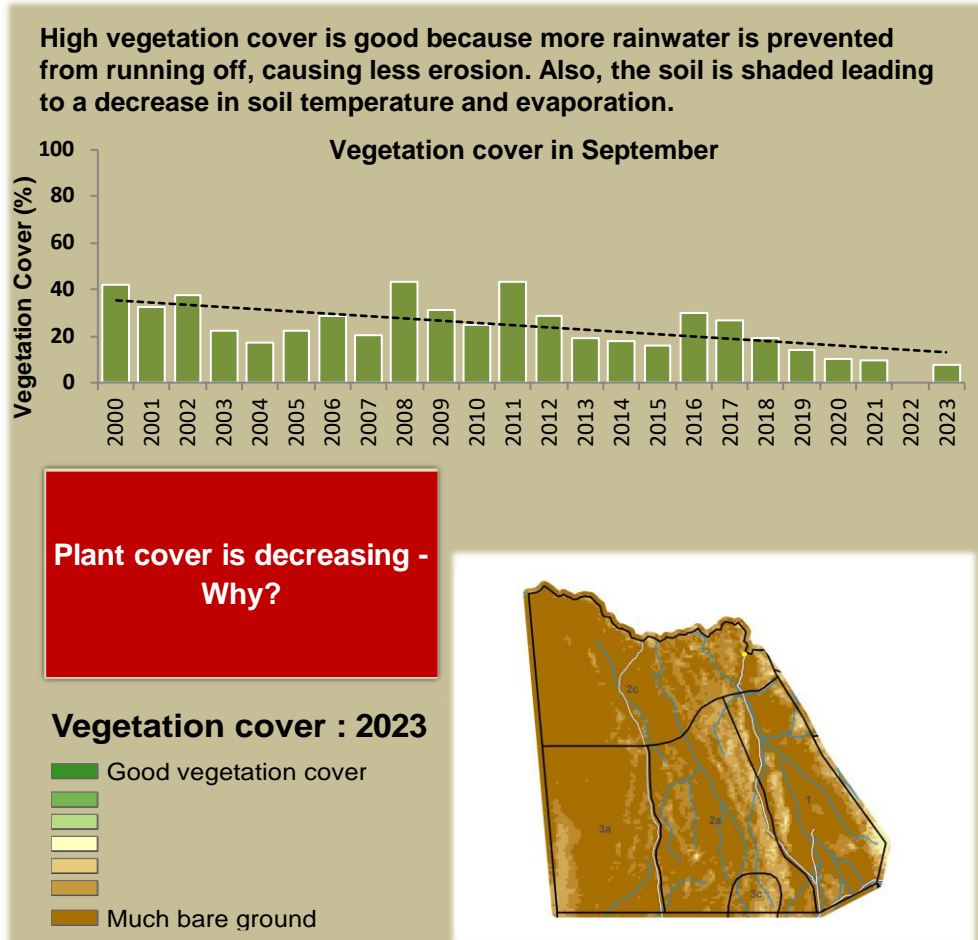

Marienfluss Climate and Vegetation Report

Adapting in response to the current environmental conditions ...

Seasonal trends in rainfall and vegetation (2023 / 2024 Season)

Vegetation cover trend (2000 - 2023)

Vegetation productivity (February to April) 2024

Fire management

Forage availability

Climate and vegetation patterns assist in our understanding of the status of wildlife and livestock in the conservancy for the effective management of these resources.