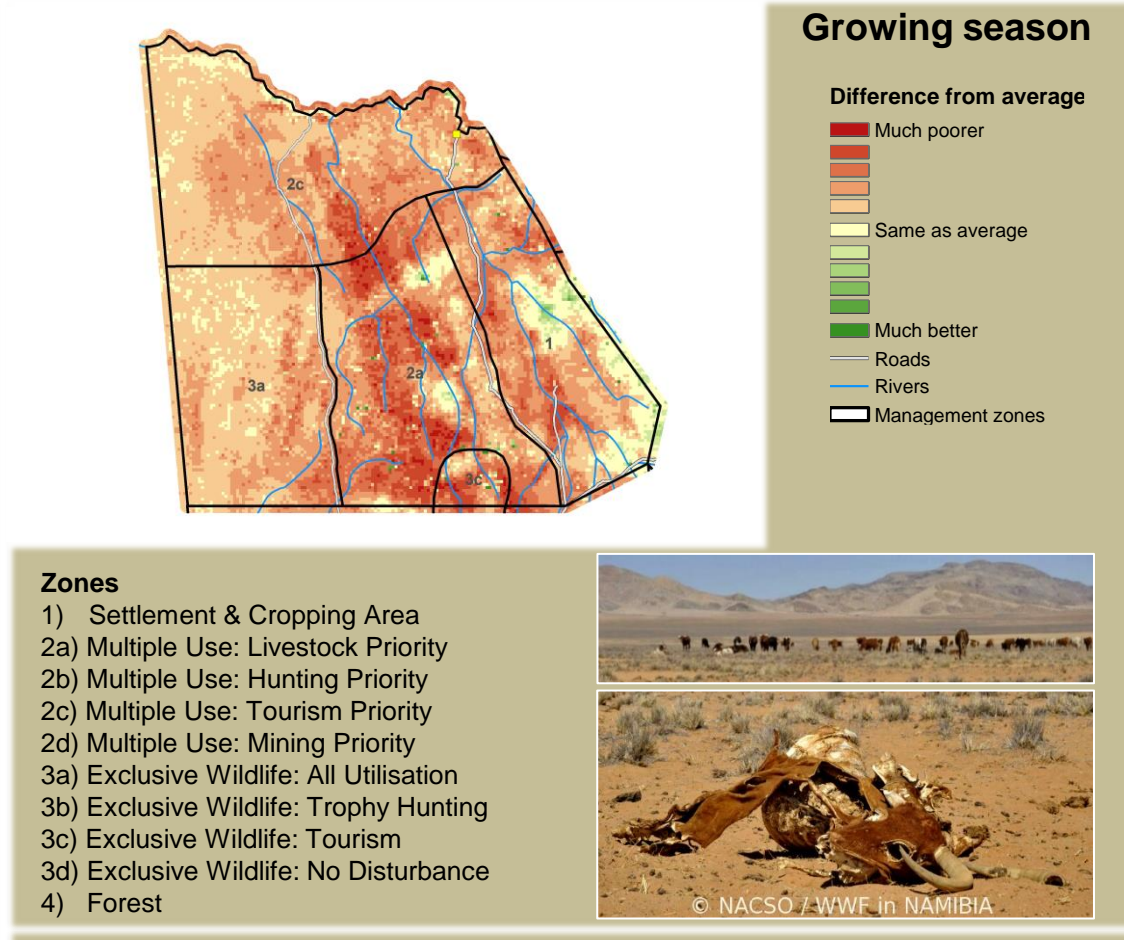

Marienfluss Climate and Vegetation Report

Adapting in response to the current environmental conditions ...

Seasonal trends in rainfall and vegetation (2023 / 2024 Season)

Vegetation cover trend (2000 - 2023)

Vegetation productivity (February to April) 2024

Fire management

Forage availability

Climate and vegetation patterns assist in our understanding of the status of wildlife and livestock in the conservancy for the effective management of these resources.