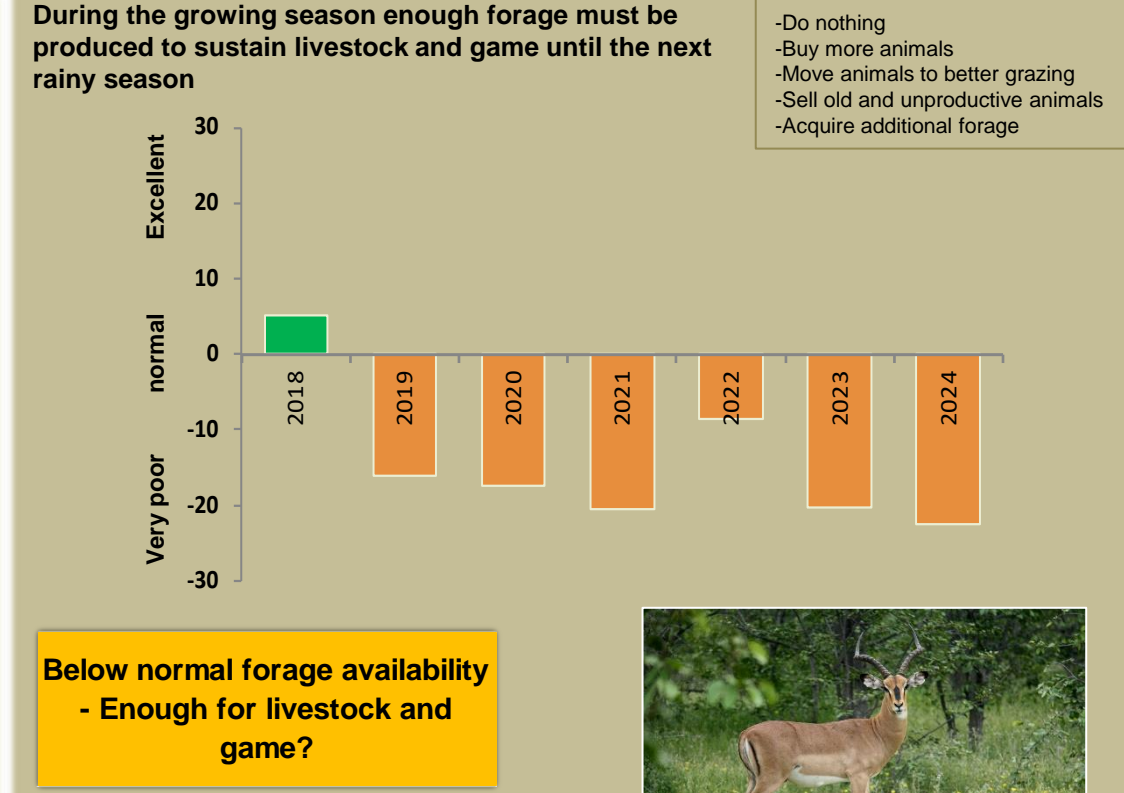

Marienfluss Climate and Vegetation Report

Adapting in response to the current environmental conditions ...

Seasonal trends in rainfall and vegetation (2023 / 2024 Season)

Vegetation cover trend (2000 - 2023)

Vegetation productivity (February to April) 2024

Fire management

Forage availability

Climate and vegetation patterns assist in our understanding of the status of wildlife and livestock in the conservancy for the effective management of these resources.