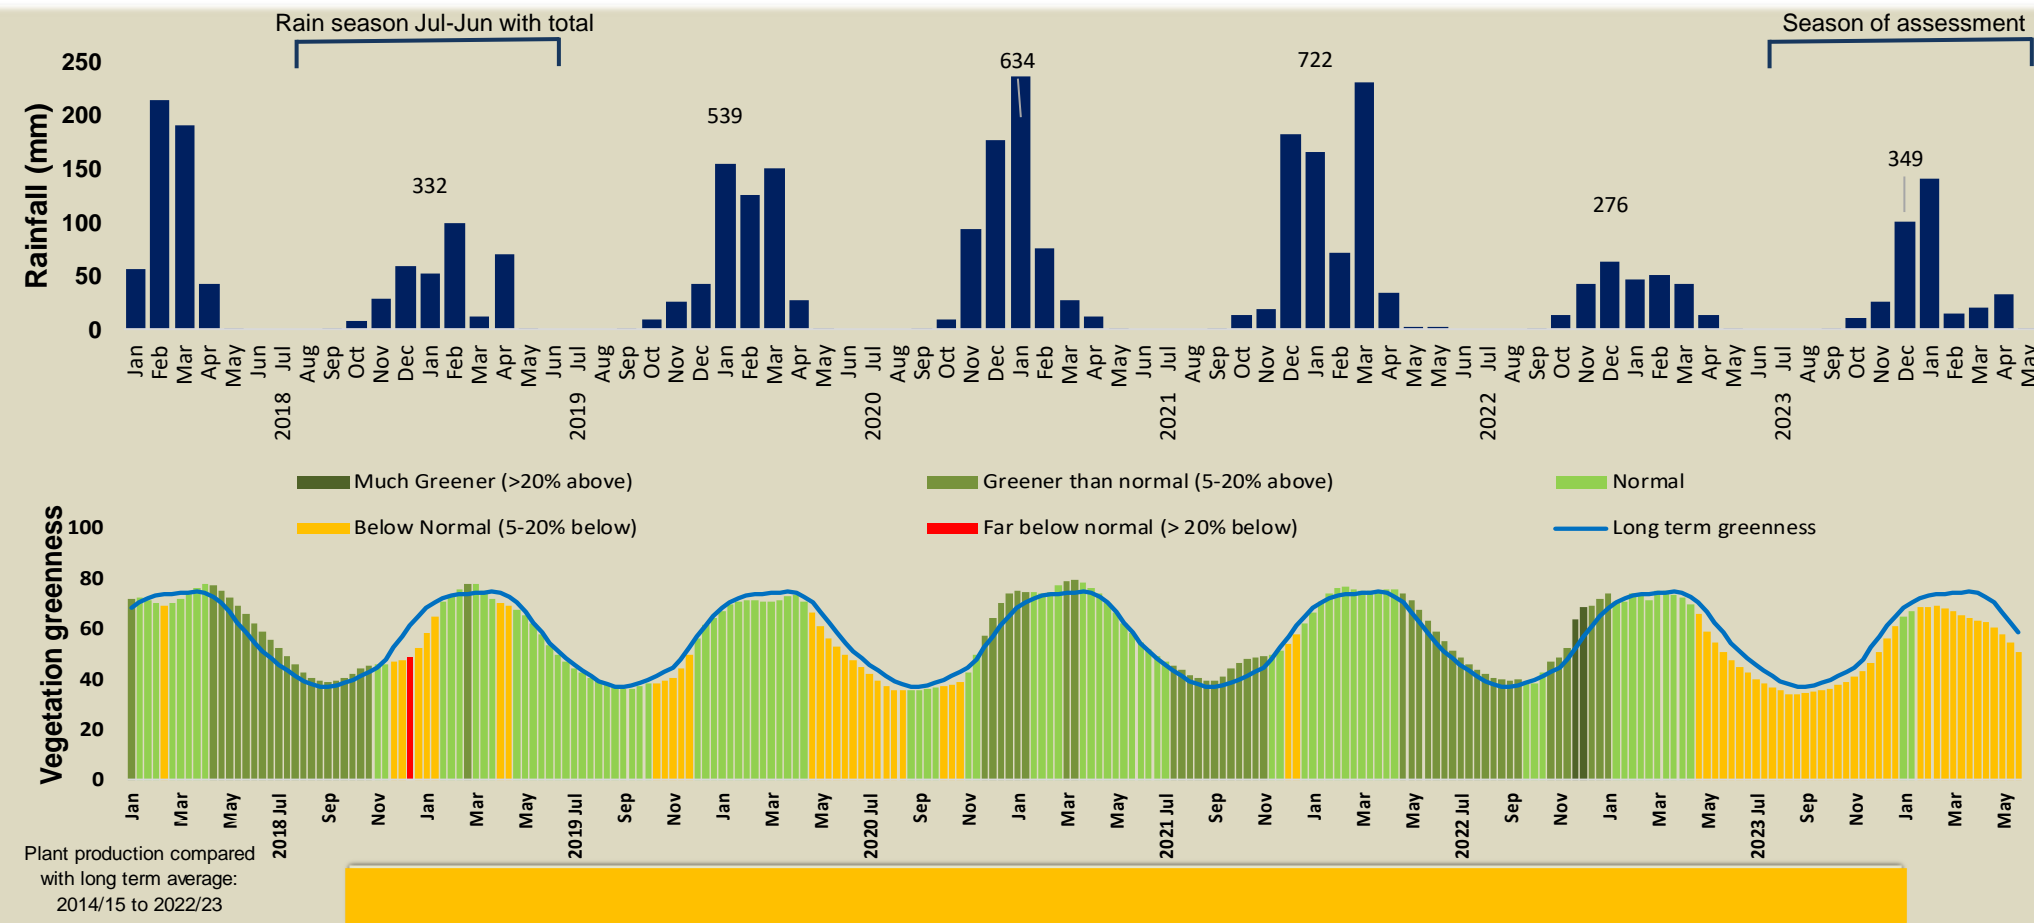

Mashi Climate and Vegetation Report

Adapting in response to the current environmental conditions ...

Seasonal trends in rainfall and vegetation (2023 / 2024 Season)

Vegetation cover trend (2000 - 2023)

Vegetation productivity (February to April) 2024

Fire management

Forage availability

Climate and vegetation patterns assist in our understanding of the status of wildlife and livestock in the conservancy for the effective management of these resources.