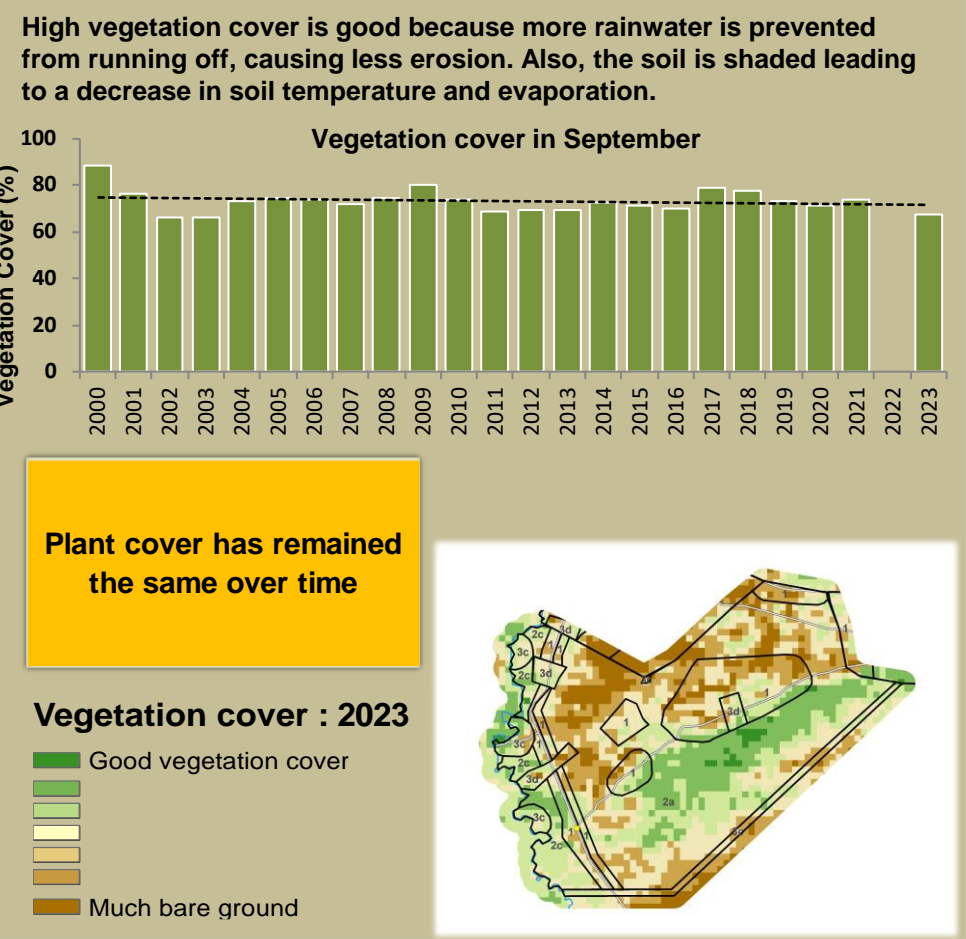

Mashi Climate and Vegetation Report

Adapting in response to the current environmental conditions ...

Seasonal trends in rainfall and vegetation (2023 / 2024 Season)

Vegetation cover trend (2000 - 2023)

Vegetation productivity (February to April) 2024

Fire management

Forage availability

Climate and vegetation patterns assist in our understanding of the status of wildlife and livestock in the conservancy for the effective management of these resources.