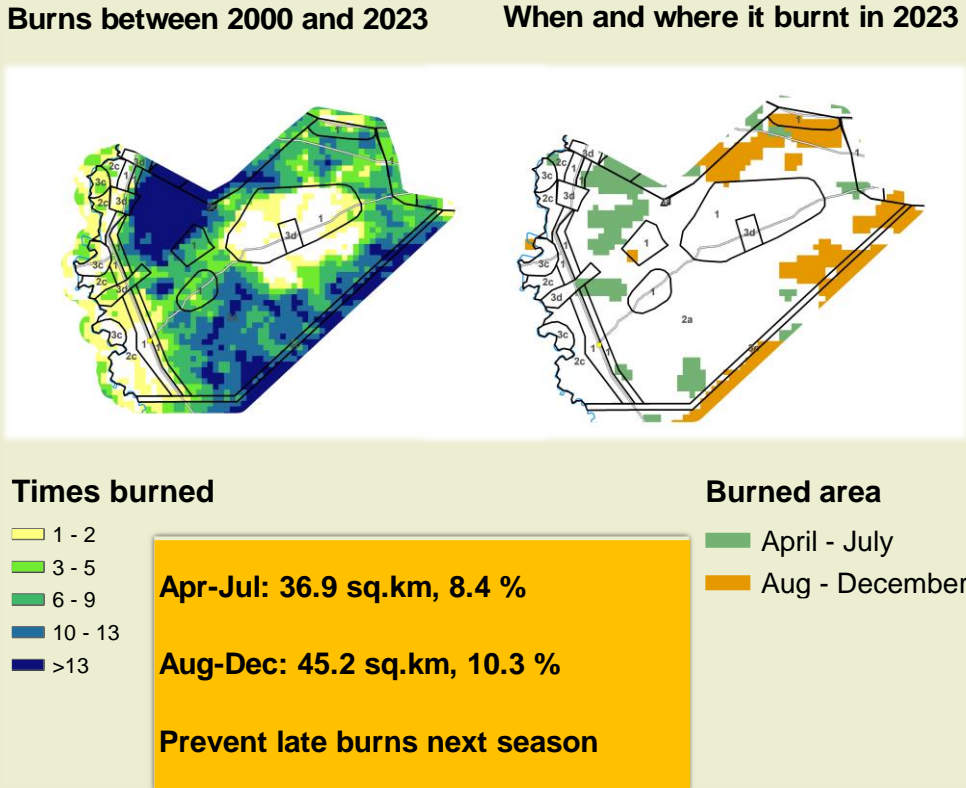

Mashi Climate and Vegetation Report

Adapting in response to the current environmental conditions ...

Seasonal trends in rainfall and vegetation (2023 / 2024 Season)

Vegetation cover trend (2000 - 2023)

Vegetation productivity (February to April) 2024

Fire management

Forage availability

Climate and vegetation patterns assist in our understanding of the status of wildlife and livestock in the conservancy for the effective management of these resources.