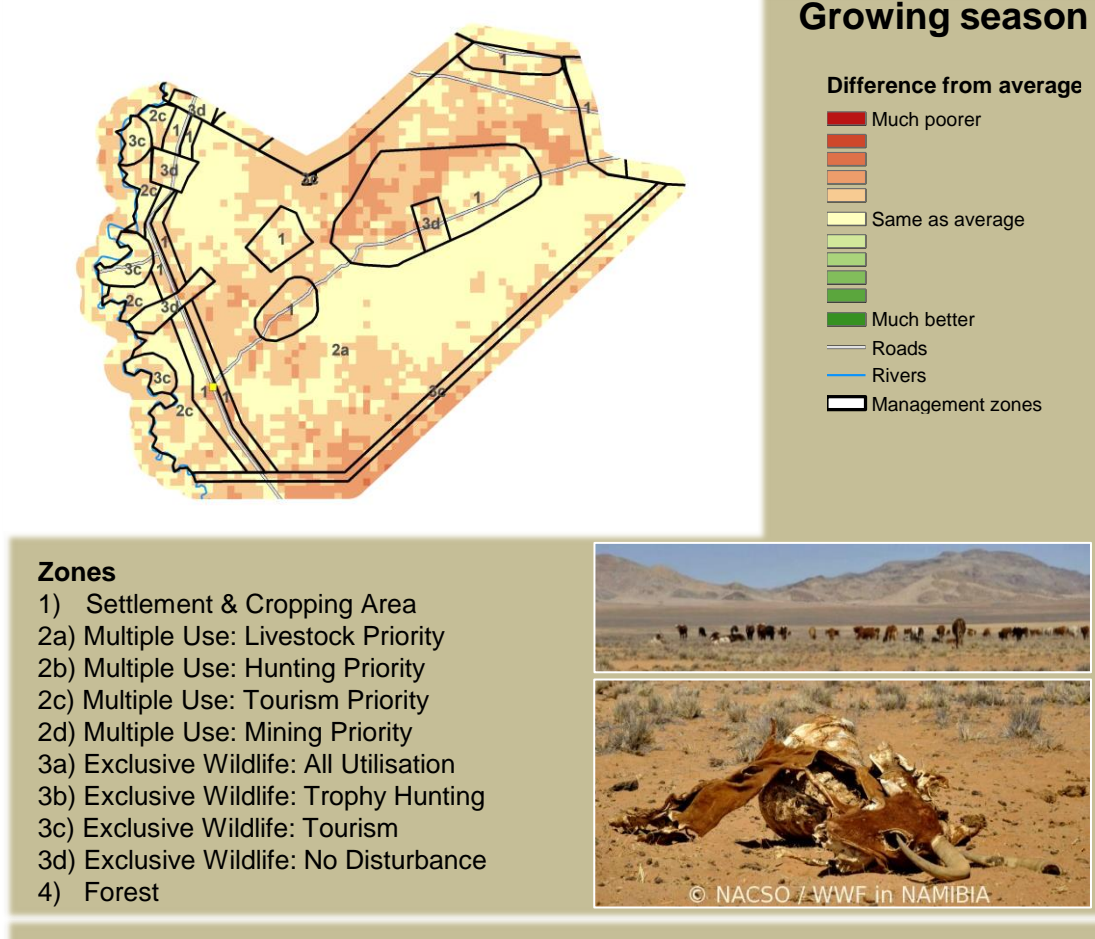

Mashi Climate and Vegetation Report

Adapting in response to the current environmental conditions ...

Seasonal trends in rainfall and vegetation (2023 / 2024 Season)

Vegetation cover trend (2000 - 2023)

Vegetation productivity (February to April) 2024

Fire management

Forage availability

Climate and vegetation patterns assist in our understanding of the status of wildlife and livestock in the conservancy for the effective management of these resources.