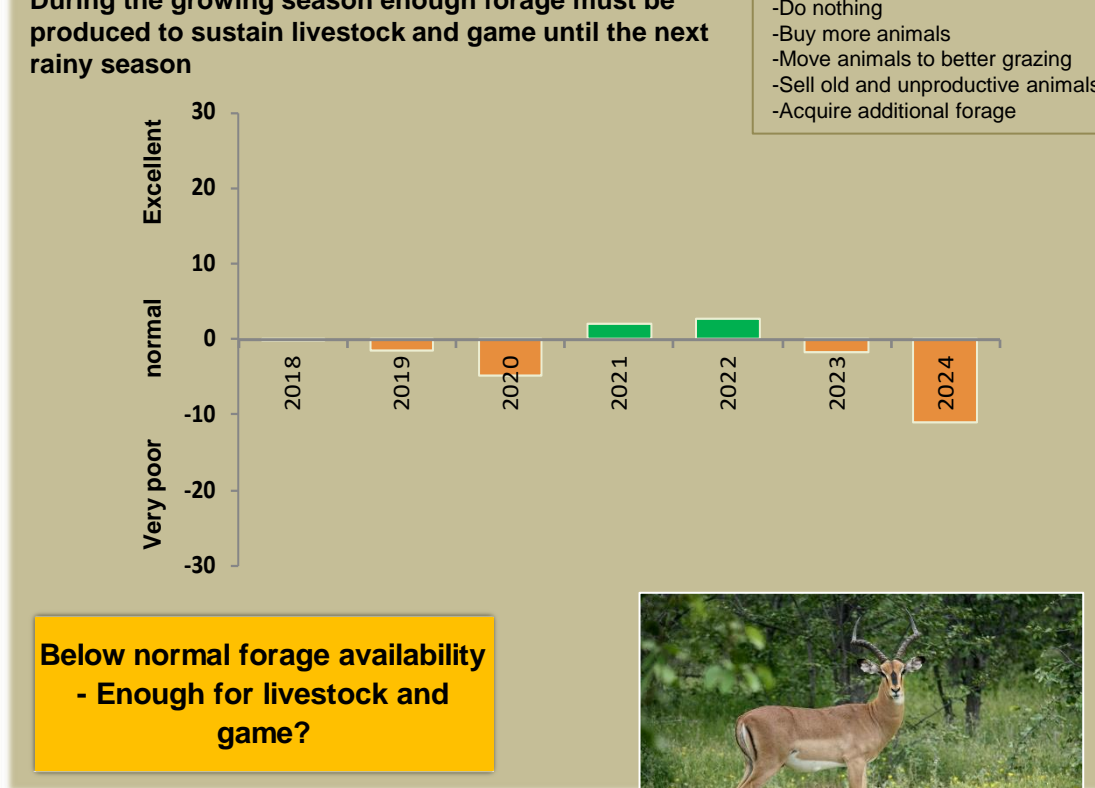

Mashi Climate and Vegetation Report

Adapting in response to the current environmental conditions ...

Seasonal trends in rainfall and vegetation (2023 / 2024 Season)

Vegetation cover trend (2000 - 2023)

Vegetation productivity (February to April) 2024

Fire management

Forage availability

Climate and vegetation patterns assist in our understanding of the status of wildlife and livestock in the conservancy for the effective management of these resources.