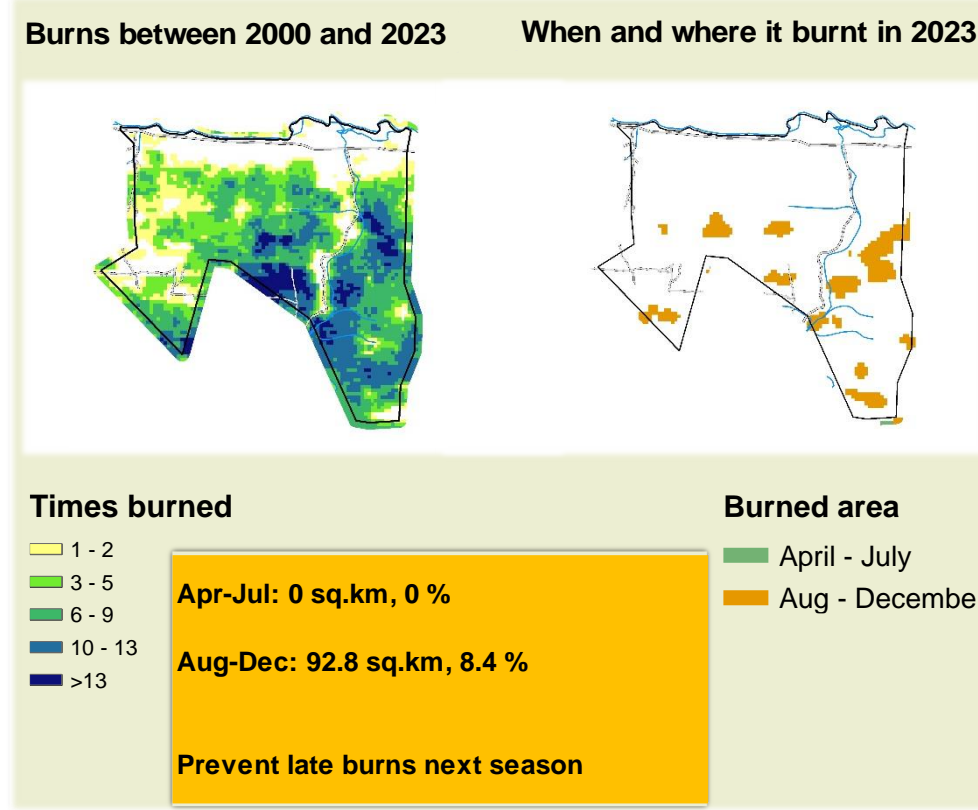

Fire management