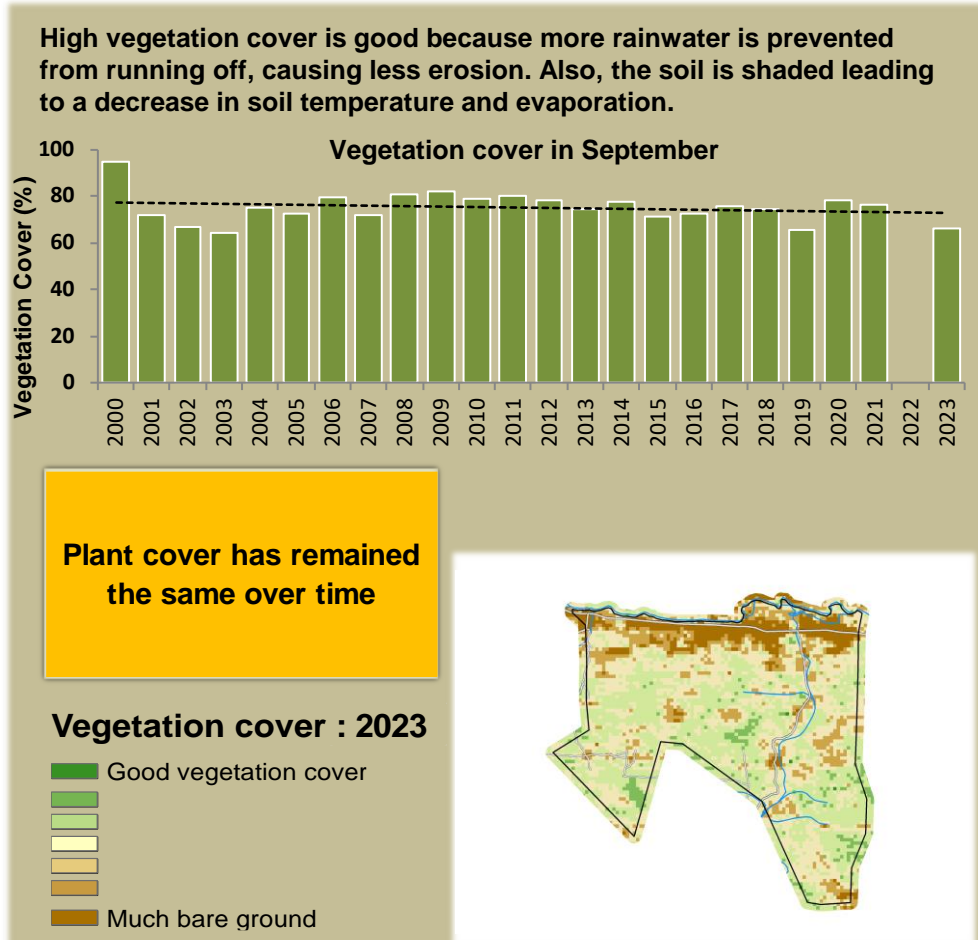

Adapting in response to the current environmental conditions ...

Seasonal trends in rainfall and vegetation (2023 / 2024 Season)

Vegetation cover trend (2000 - 2023)

Vegetation productivity (February to April) 2024