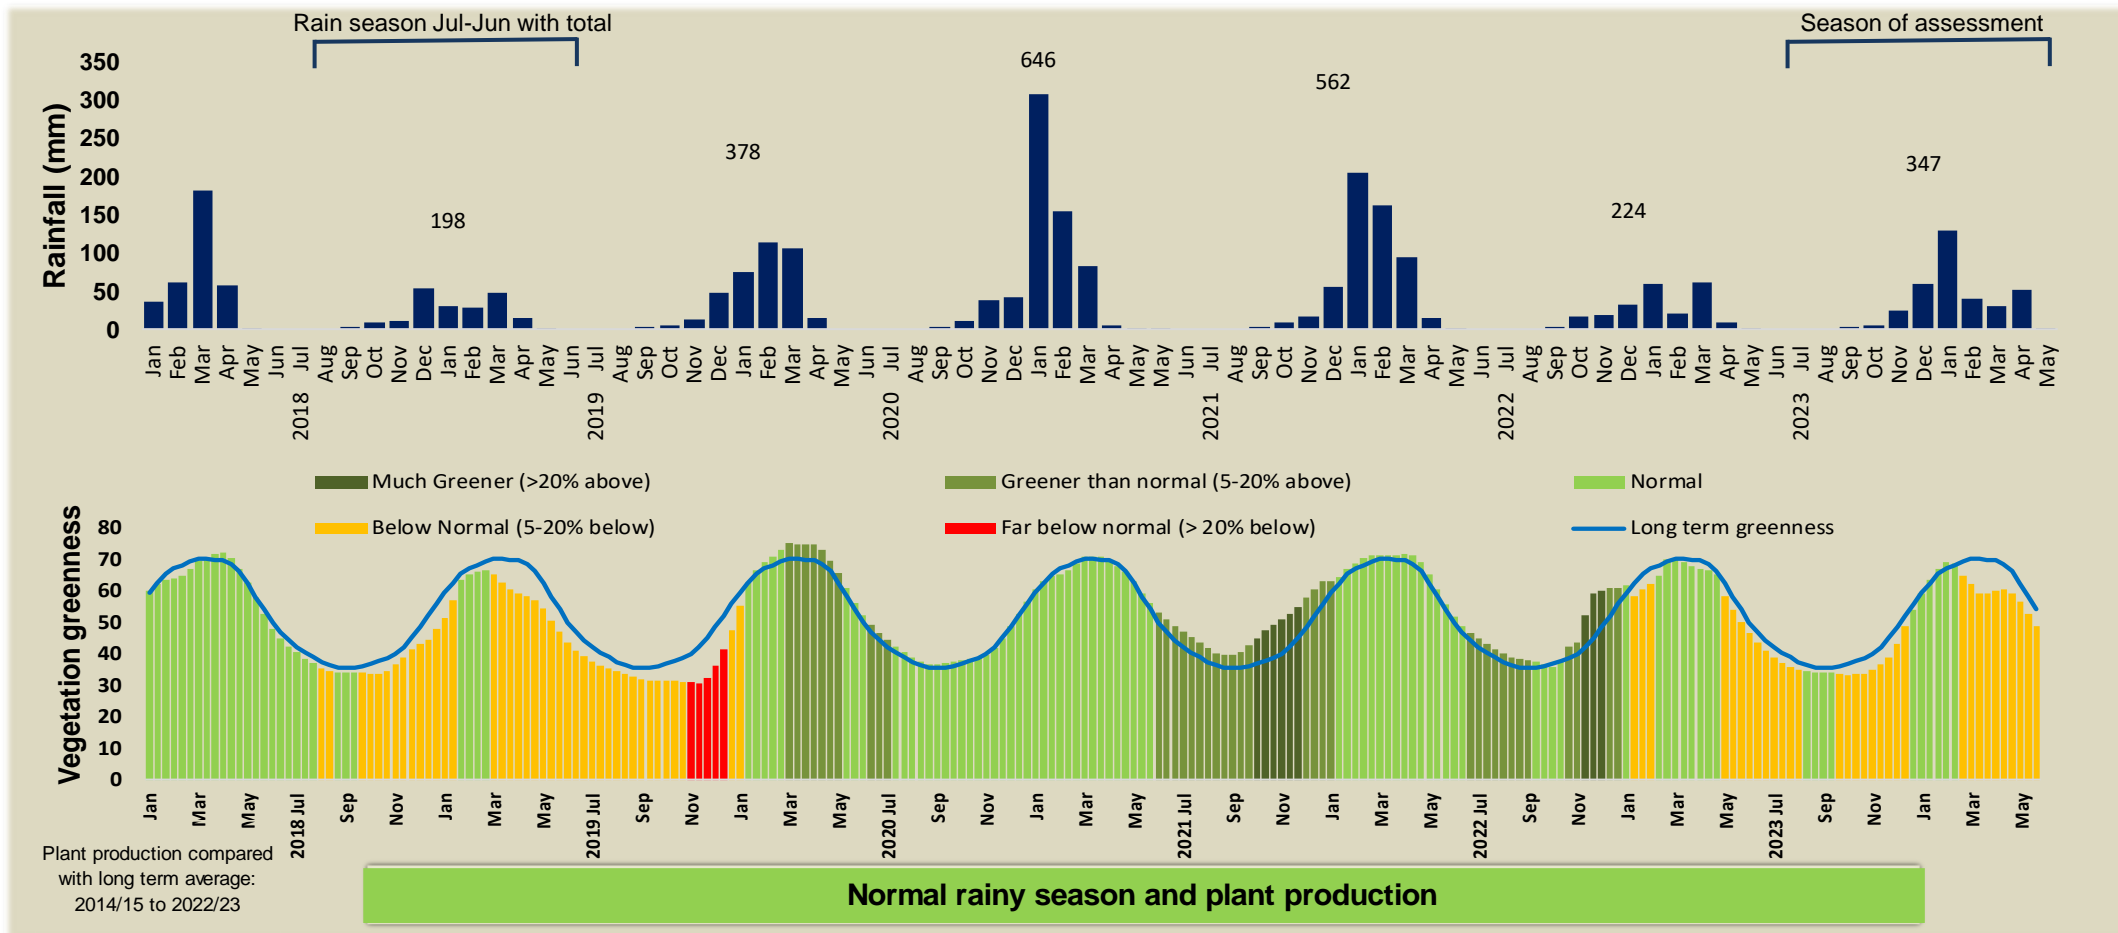

Adapting in response to the current environmental conditions ...

Seasonal trends in rainfall and vegetation (2023 / 2024 Season)

Vegetation cover trend (2000 - 2023)

Vegetation productivity (February to April) 2024

Fire management

Forage availability