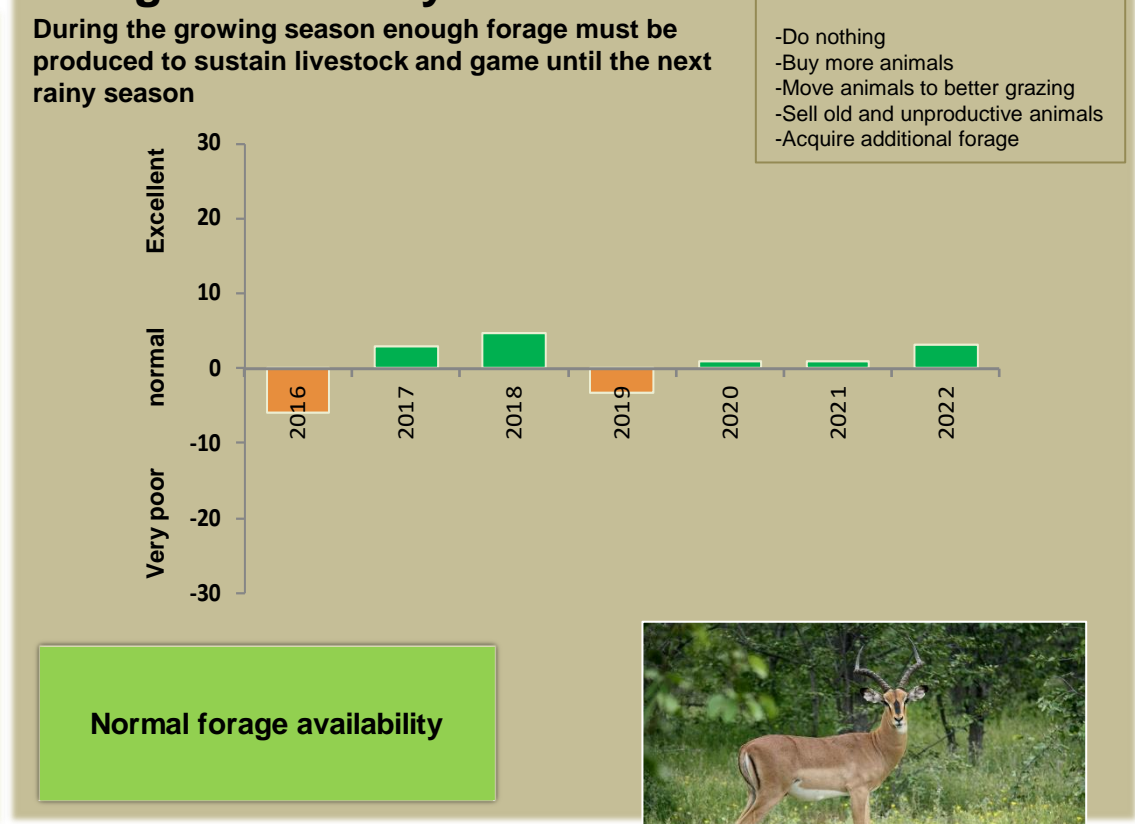

Mayuni Climate and Vegetation Report

Adapting in response to the current environmental conditions ...

Seasonal trends in rainfall and vegetation (2021 / 2022 Season)

Vegetation cover trend (2000 - 2021)

Vegetation productivity (February to April) 2022

Fire management

Forage availability

Climate and vegetation patterns assist in our understanding of the status of wildlife and livestock in the conservancy for the effective management of these resources.