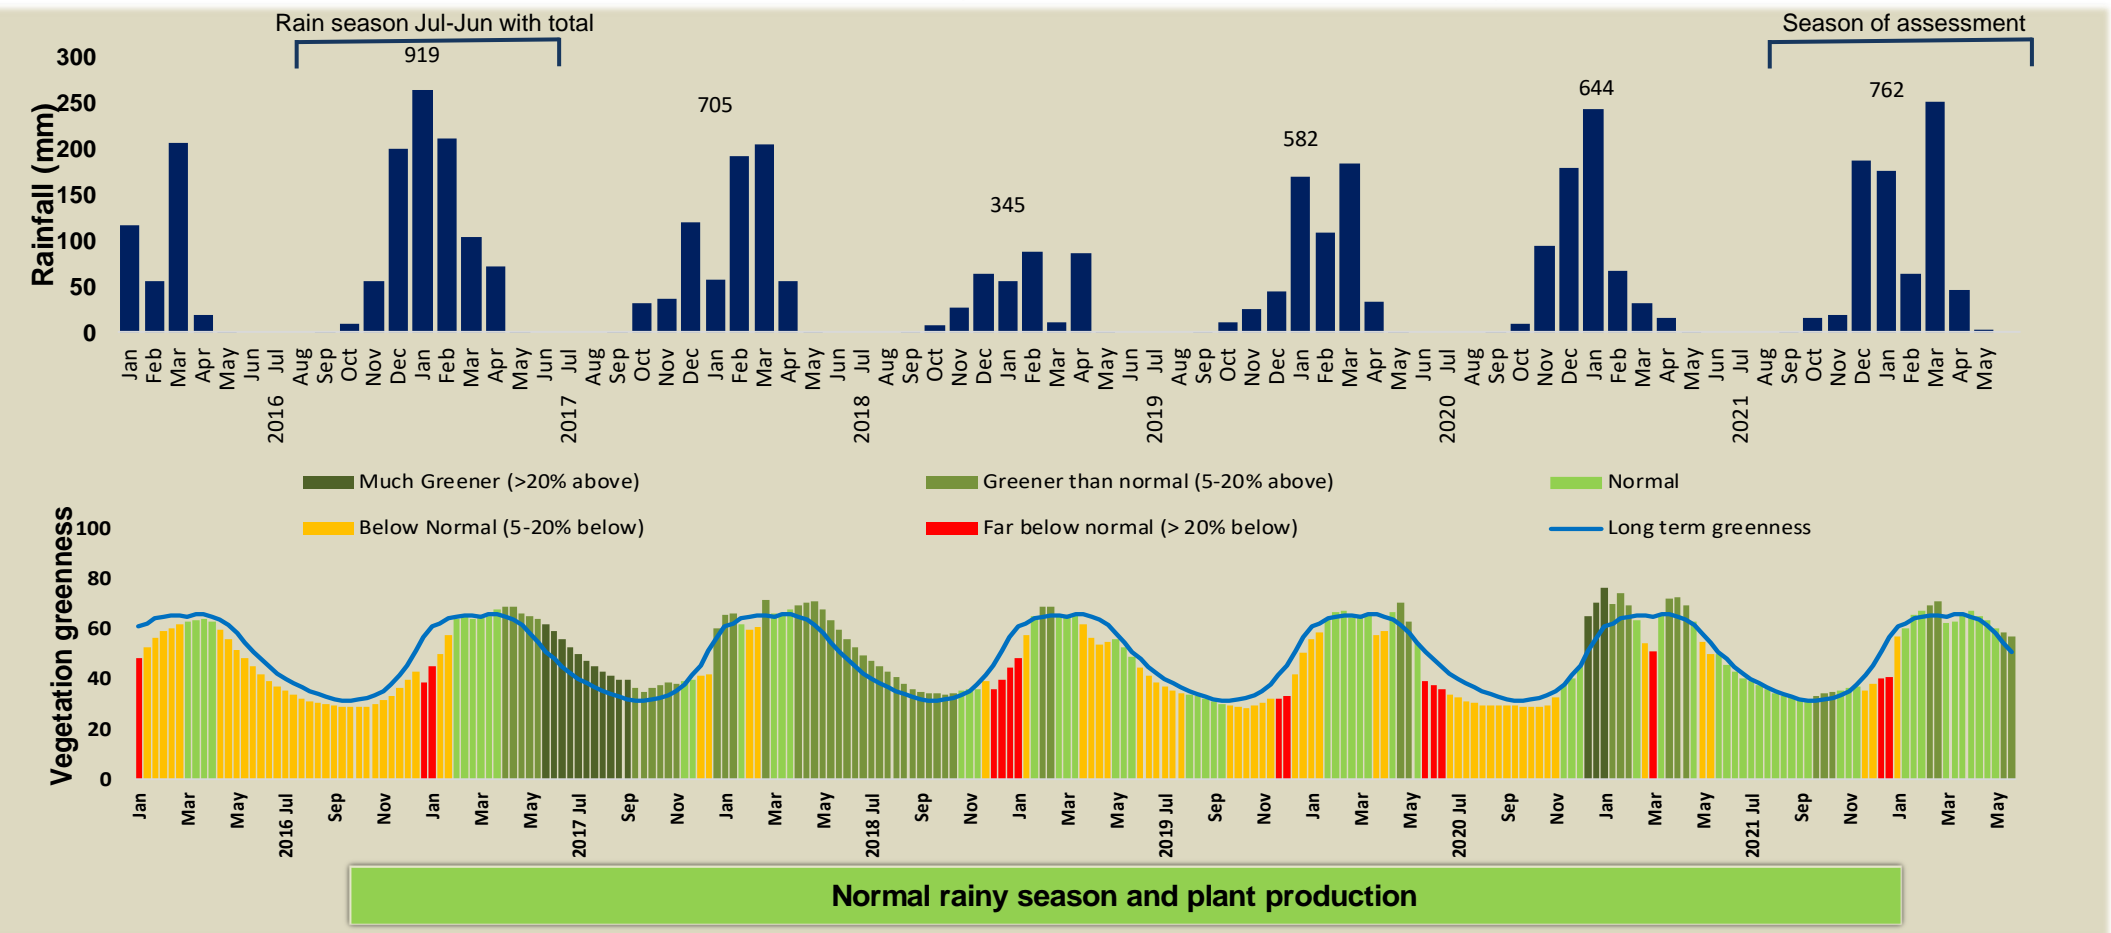

Mayuni Climate and Vegetation Report

Adapting in response to the current environmental conditions ...

Seasonal trends in rainfall and vegetation (2021 / 2022 Season)

Vegetation cover trend (2000 - 2021)

Vegetation productivity (February to April) 2022

Fire management

Forage availability

Climate and vegetation patterns assist in our understanding of the status of wildlife and livestock in the conservancy for the effective management of these resources.