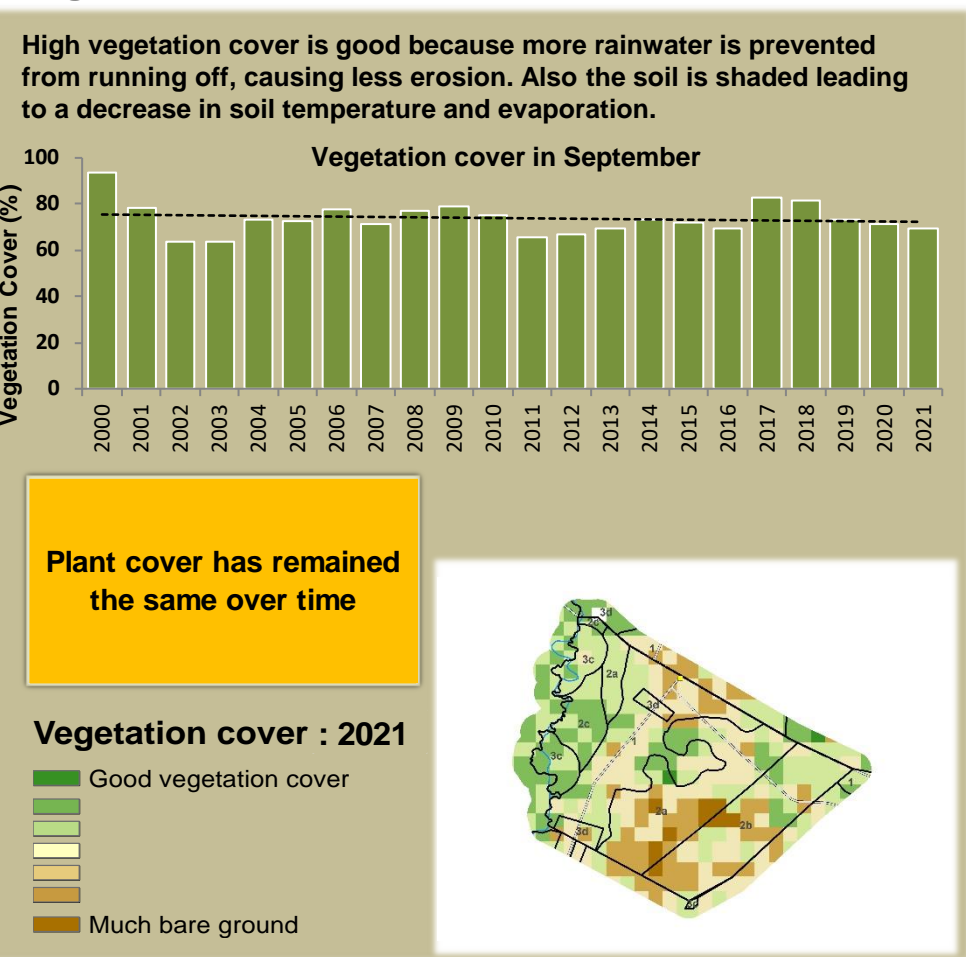

Mayuni Climate and Vegetation Report

Adapting in response to the current environmental conditions ...

Seasonal trends in rainfall and vegetation (2021 / 2022 Season)

Vegetation cover trend (2000 - 2021)

Vegetation productivity (February to April) 2022

Fire management

Forage availability

Climate and vegetation patterns assist in our understanding of the status of wildlife and livestock in the conservancy for the effective management of these resources.