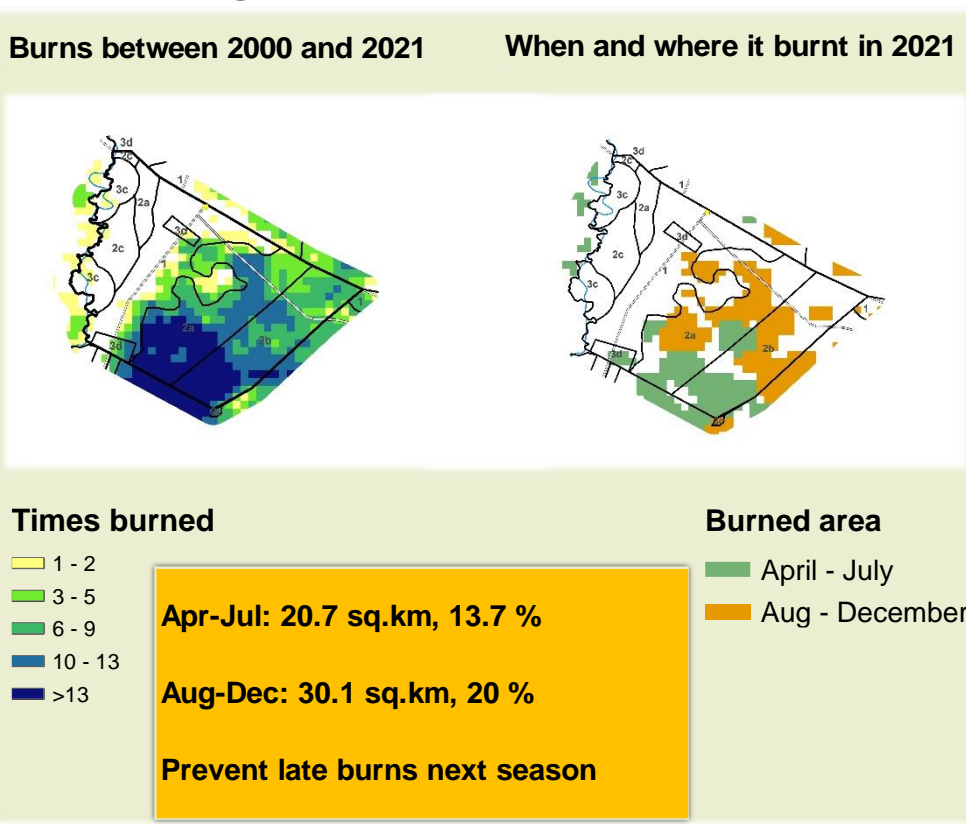

Mayuni Climate and Vegetation Report

Adapting in response to the current environmental conditions ...

Seasonal trends in rainfall and vegetation (2021 / 2022 Season)

Vegetation cover trend (2000 - 2021)

Vegetation productivity (February to April) 2022

Fire management

Forage availability

Climate and vegetation patterns assist in our understanding of the status of wildlife and livestock in the conservancy for the effective management of these resources.