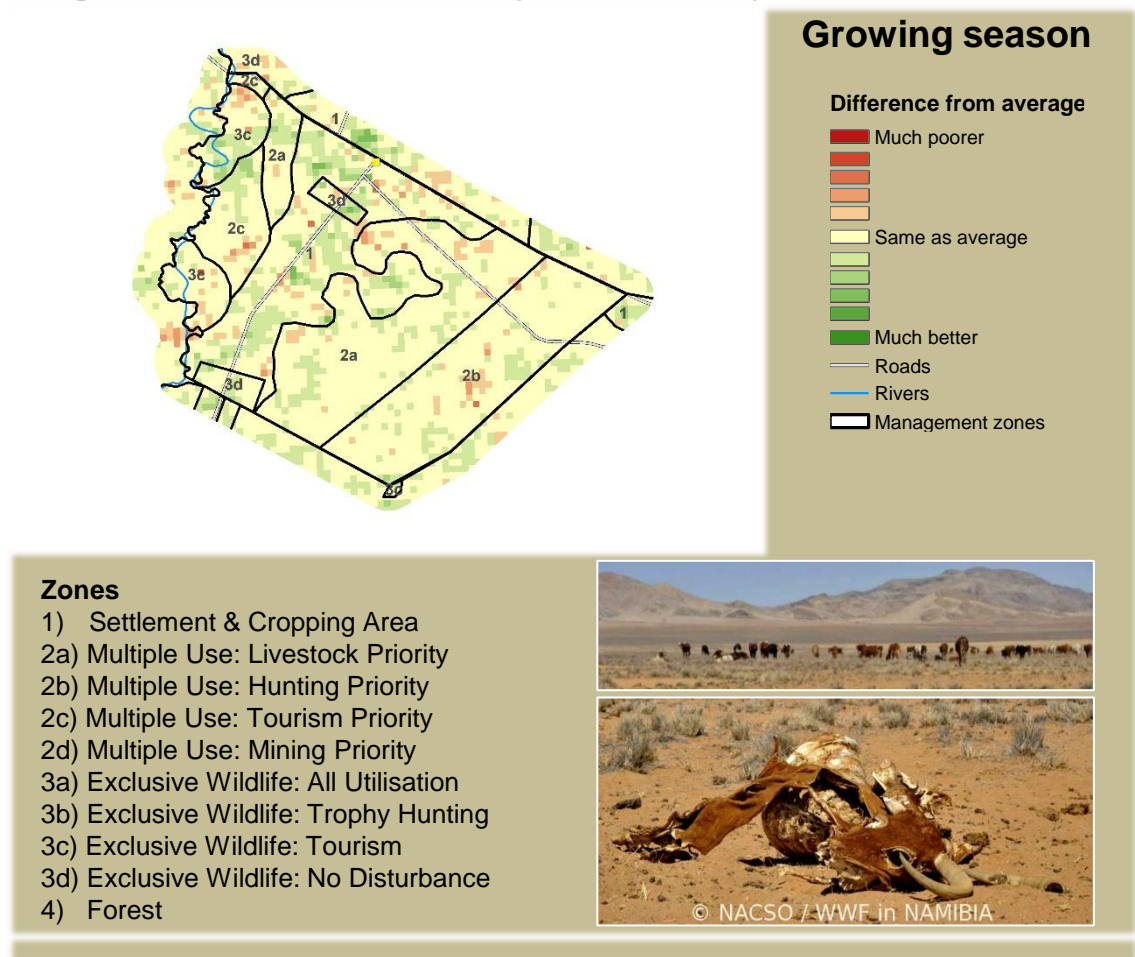

Mayuni Climate and Vegetation Report

Adapting in response to the current environmental conditions ...

Seasonal trends in rainfall and vegetation (2021 / 2022 Season)

Vegetation cover trend (2000 - 2021)

Vegetation productivity (February to April) 2022

Fire management

Forage availability

Climate and vegetation patterns assist in our understanding of the status of wildlife and livestock in the conservancy for the effective management of these resources.