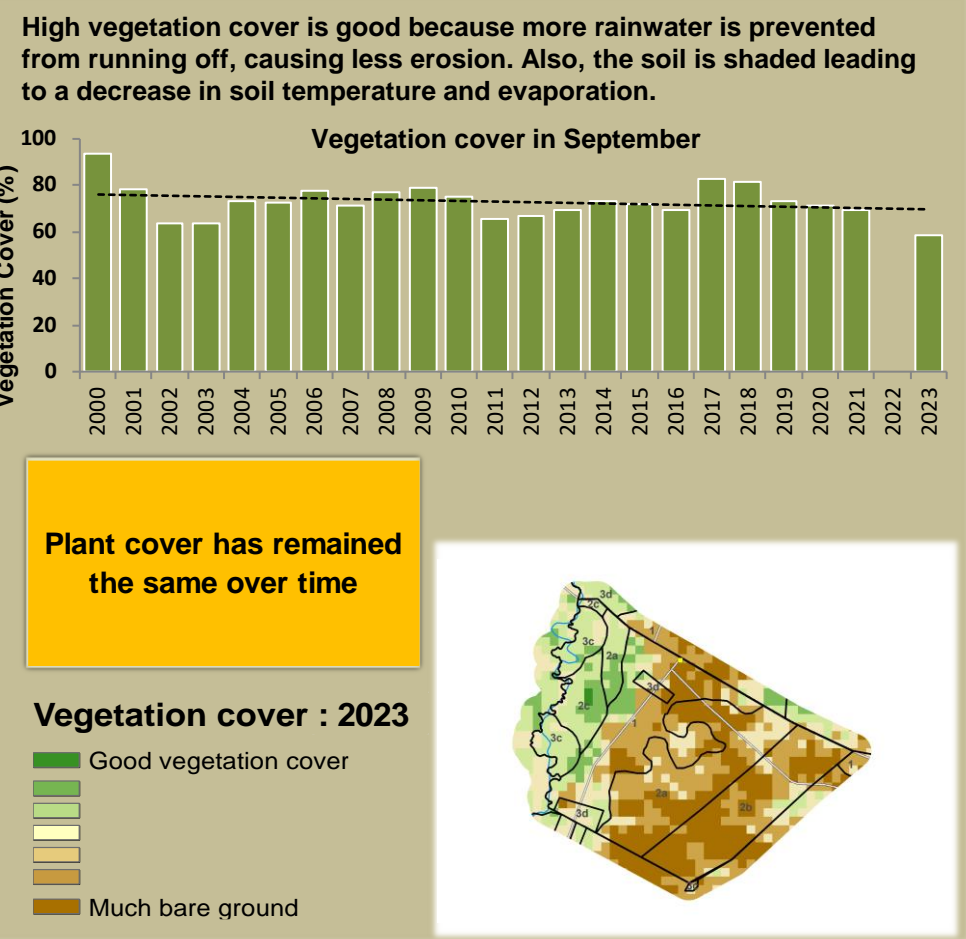

# Mayuni Climate and Vegetation Report

Adapting in response to the current environmental conditions ...

## Seasonal trends in rainfall and vegetation (2023 / 2024 Season)

## Vegetation cover trend (2000 - 2023)

## Vegetation productivity (February to April) 2024