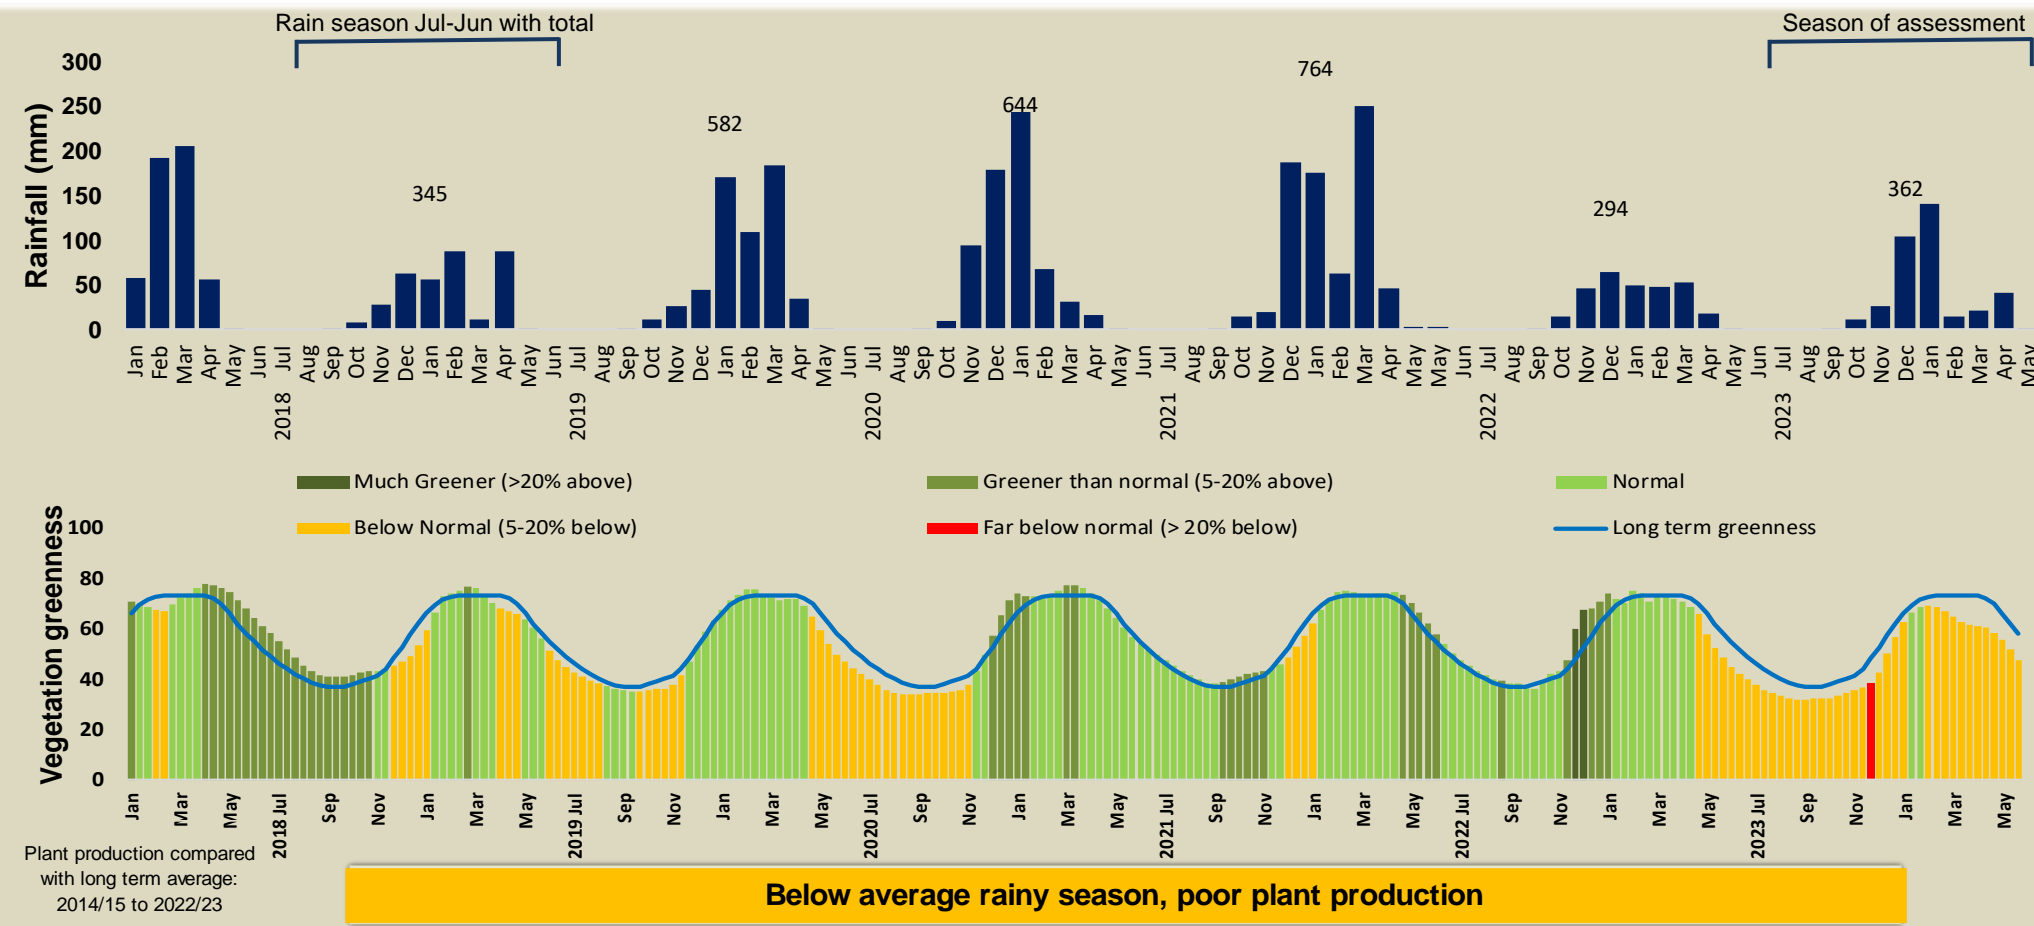

## Seasonal trends in rainfall and vegetation (2023 / 2024 Season)

## Vegetation cover trend (2000 - 2023)

## Vegetation productivity (February to April) 2024