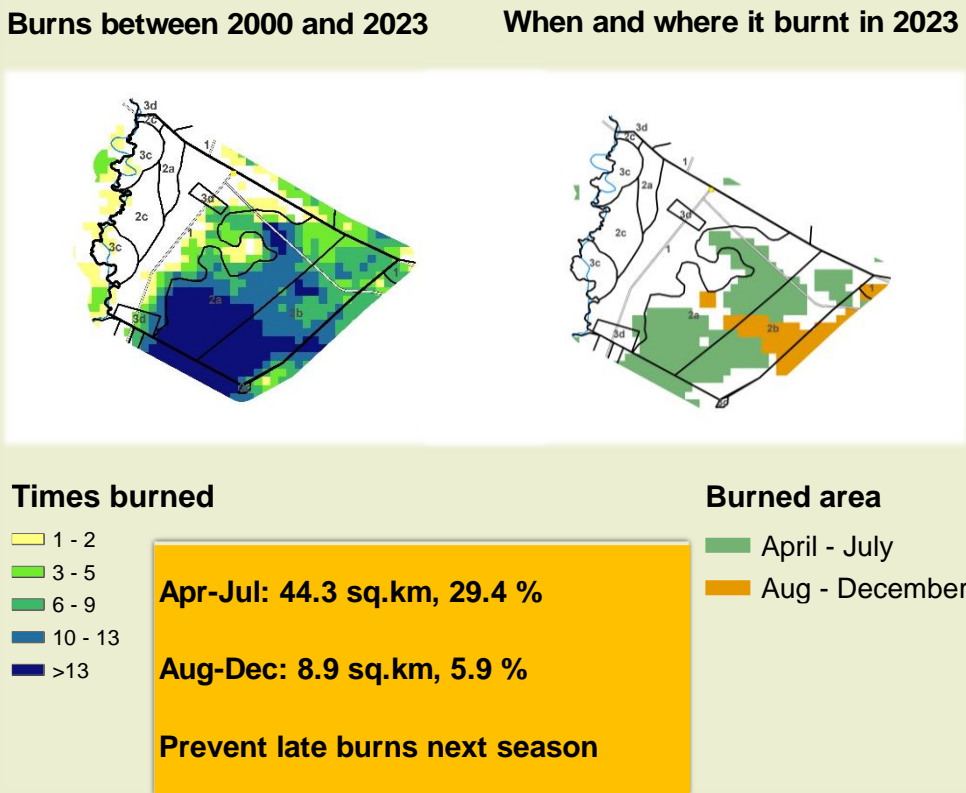

Fire management