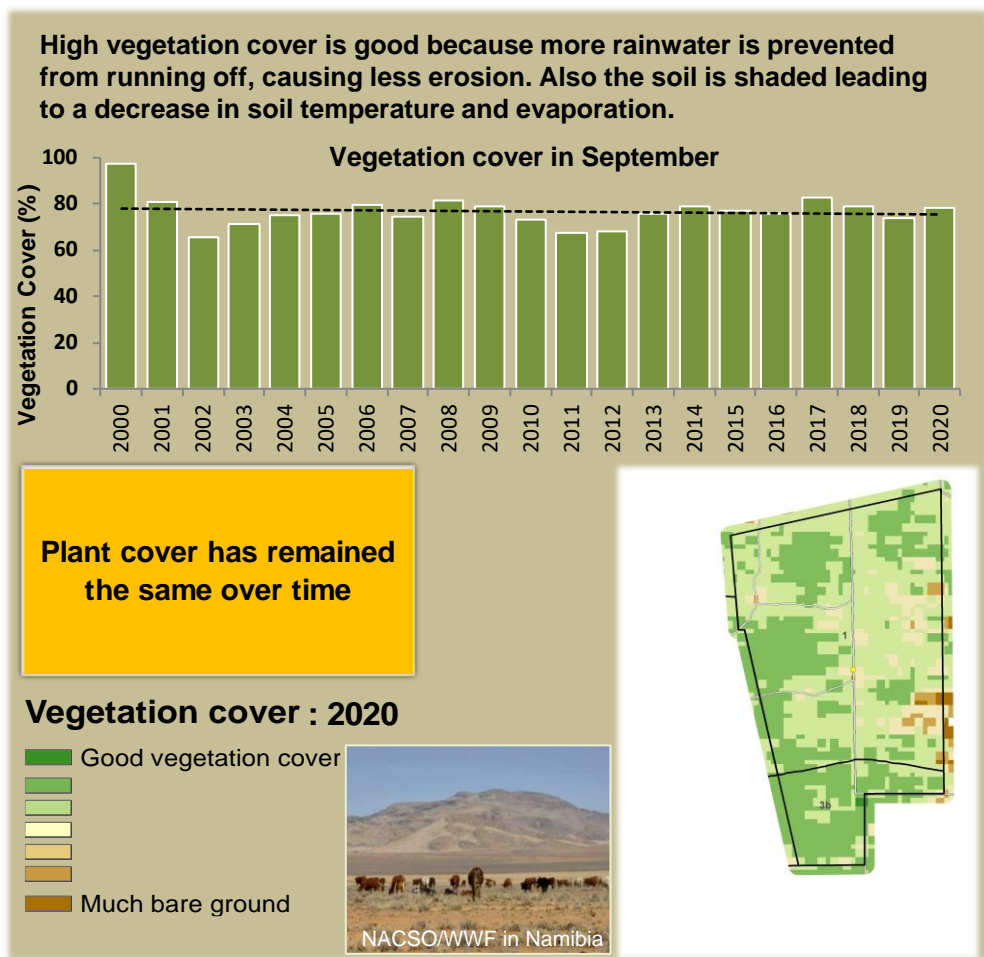

Muduva Nyangana Climate and Vegetation Report

Adapting in response to the current environmental conditions ...

Seasonal trends in rainfall and vegetation (2020 / 2021 Season)

Vegetation cover trend (2000 - 2020)

Vegetation productivity (February to April) 2021

Fire management

Forage availability

Climate and vegetation patterns assist in our understanding of the status of wildlife and livestock in the conservancy for the effective management of these resources.