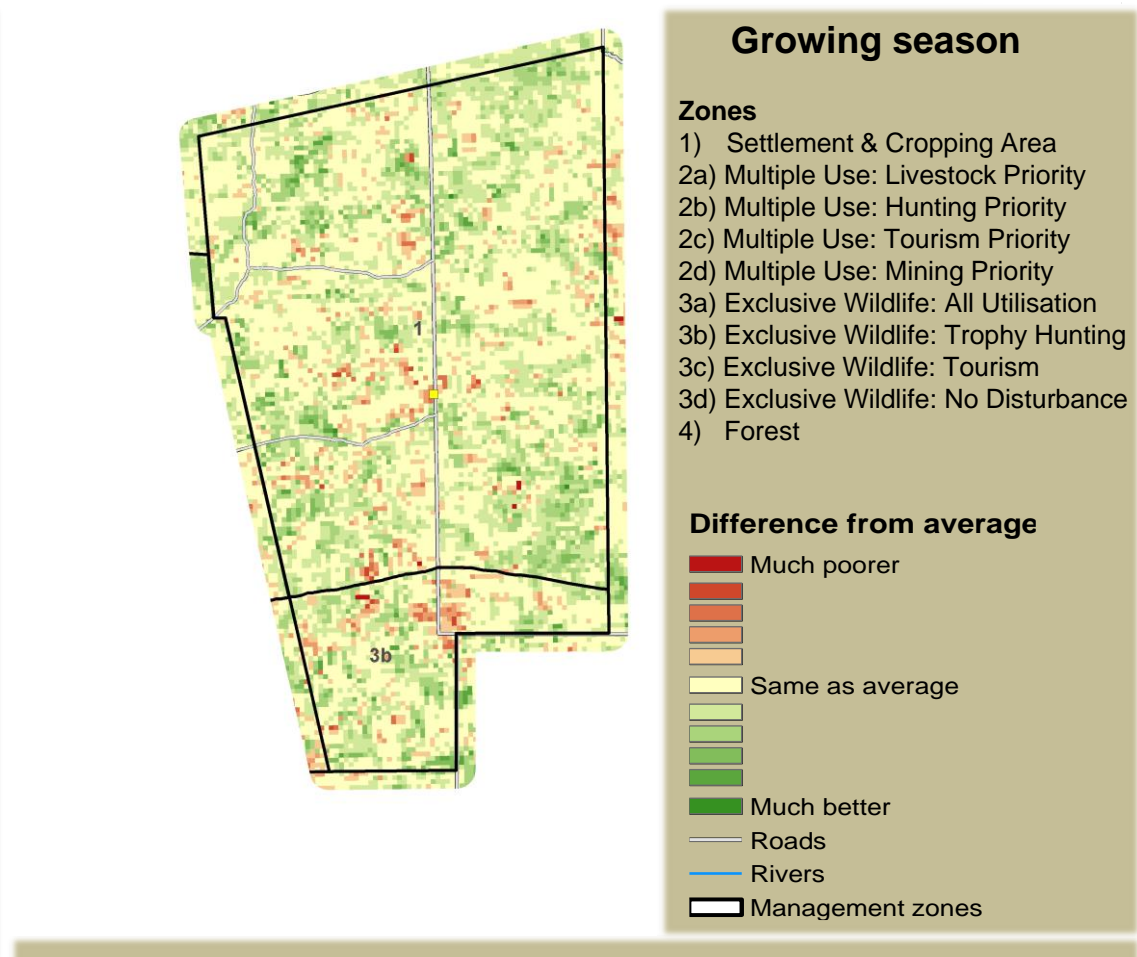

Muduva Nyangana Climate and Vegetation Report

Adapting in response to the current environmental conditions ...

Seasonal trends in rainfall and vegetation (2020 / 2021 Season)

Vegetation cover trend (2000 - 2020)

Vegetation productivity (February to April) 2021

Fire management

Forage availability

Climate and vegetation patterns assist in our understanding of the status of wildlife and livestock in the conservancy for the effective management of these resources.