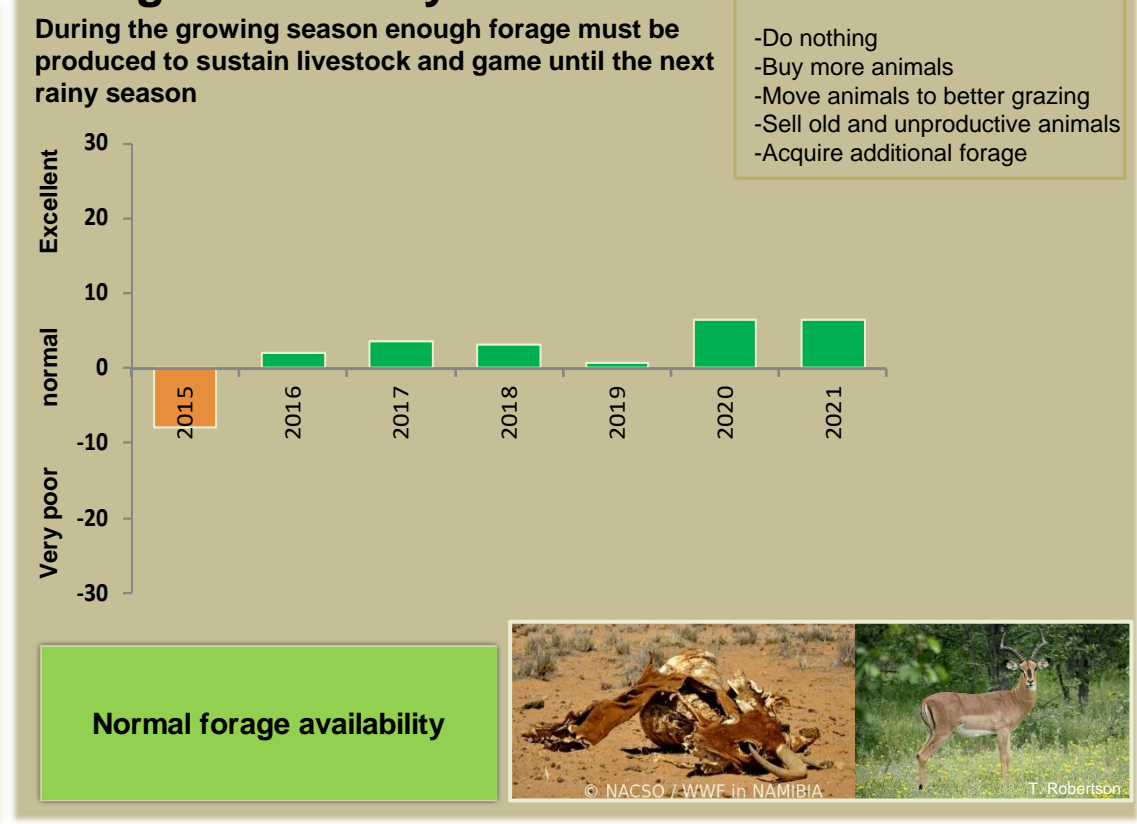

Muduva Nyangana Climate and Vegetation Report

Adapting in response to the current environmental conditions ...

Seasonal trends in rainfall and vegetation (2020 / 2021 Season)

Vegetation cover trend (2000 - 2020)

Vegetation productivity (February to April) 2021

Fire management

Forage availability

Climate and vegetation patterns assist in our understanding of the status of wildlife and livestock in the conservancy for the effective management of these resources.