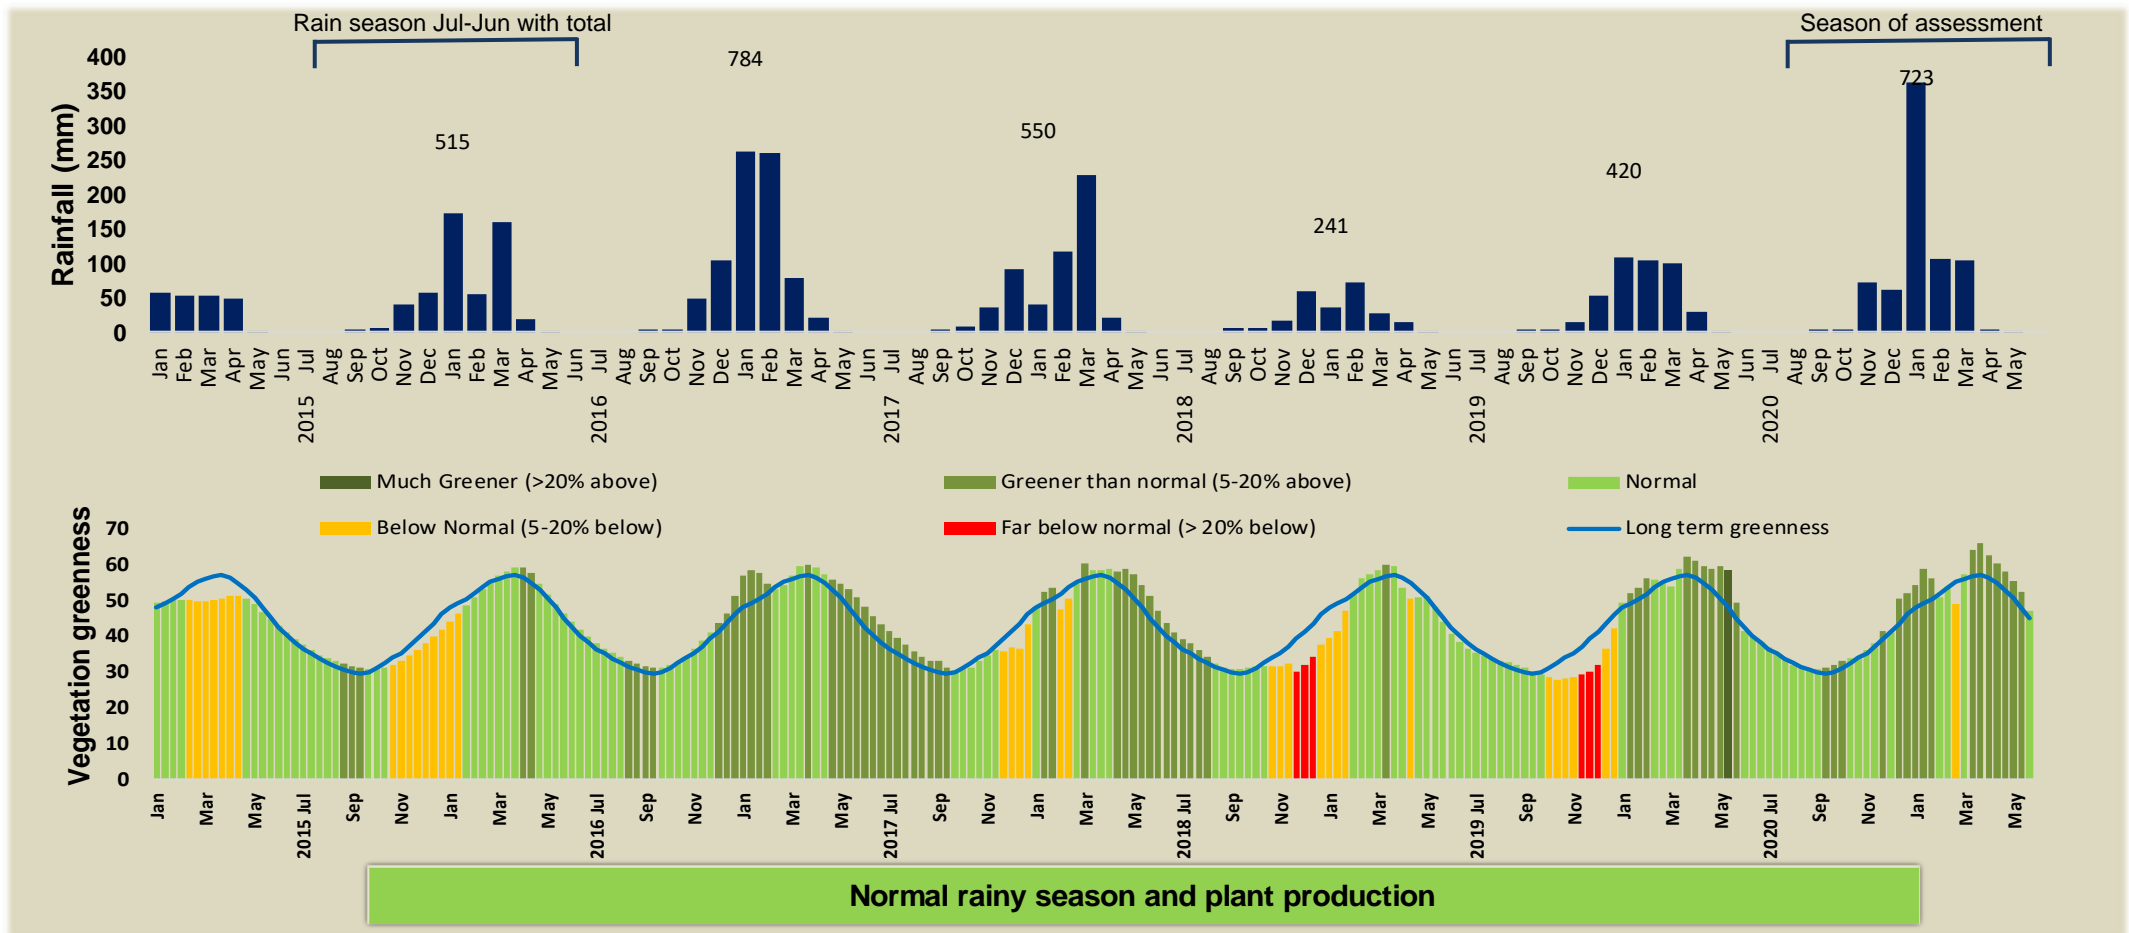

Muduva Nyangana Climate and Vegetation Report

Adapting in response to the current environmental conditions ...

Seasonal trends in rainfall and vegetation (2020 / 2021 Season)

Vegetation cover trend (2000 - 2020)

Vegetation productivity (February to April) 2021

Fire management

Forage availability

Climate and vegetation patterns assist in our understanding of the status of wildlife and livestock in the conservancy for the effective management of these resources.