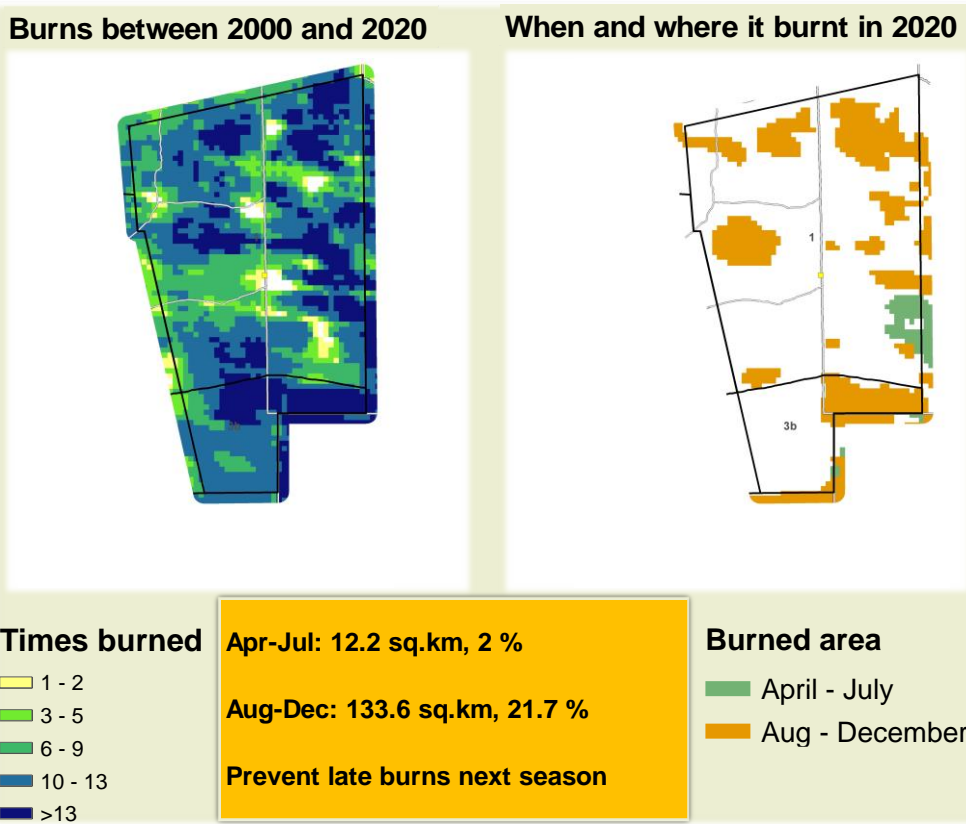

Muduva Nyangana Climate and Vegetation Report

Adapting in response to the current environmental conditions ...

Seasonal trends in rainfall and vegetation (2020 / 2021 Season)

Vegetation cover trend (2000 - 2020)

Vegetation productivity (February to April) 2021

Fire management

Forage availability

Climate and vegetation patterns assist in our understanding of the status of wildlife and livestock in the conservancy for the effective management of these resources.