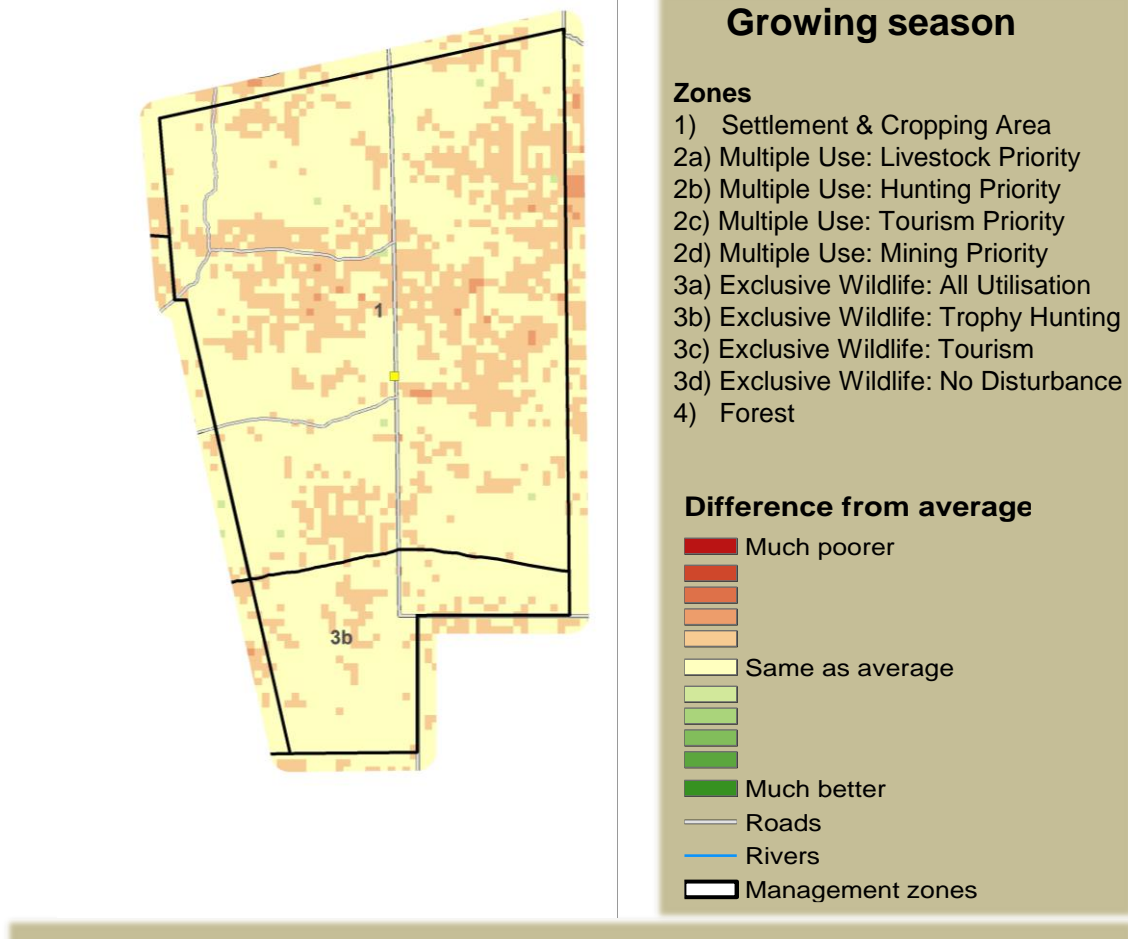

# Muduva Nyangana Climate and Vegetation Report

Adapting in response to the current environmental conditions ...

## Seasonal trends in rainfall and vegetation (2023 / 2024 Season)

## Vegetation cover trend (2000 - 2023)

## Vegetation productivity (February to April) 2024