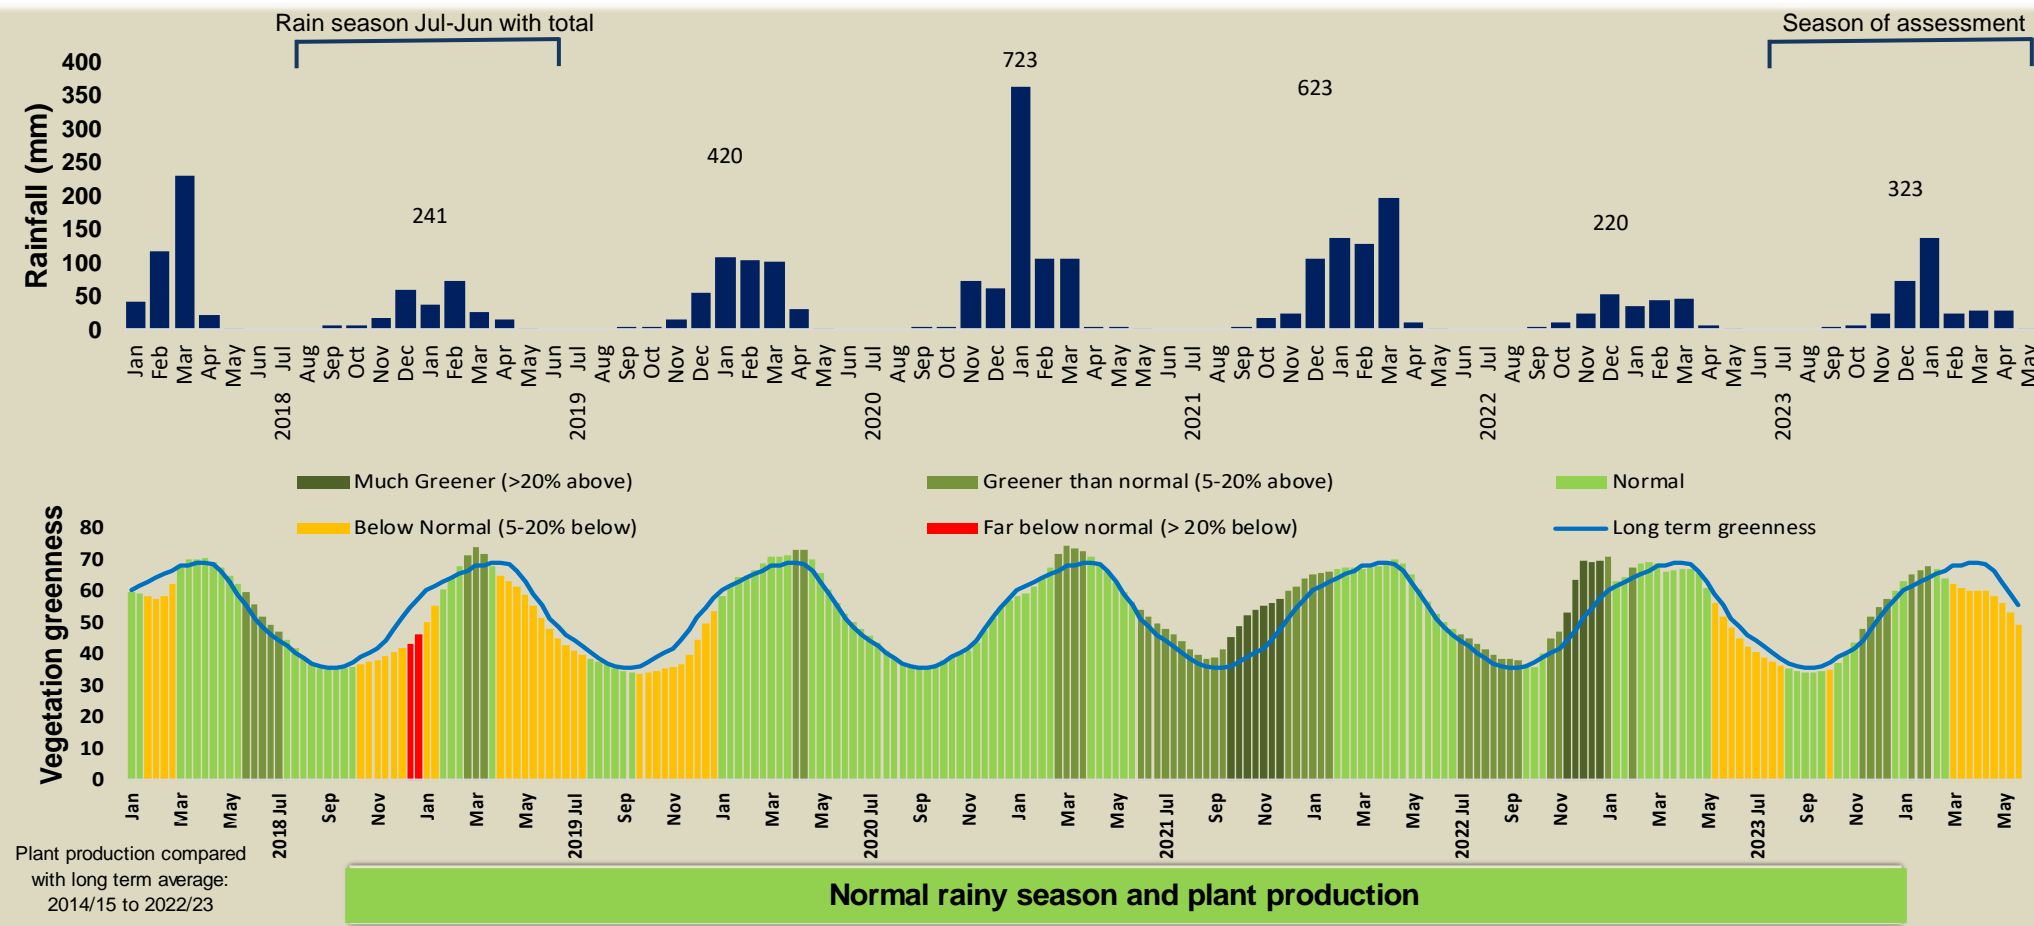

# Muduva Nyangana Climate and Vegetation Report

Adapting in response to the current environmental conditions ...

## Seasonal trends in rainfall and vegetation (2023 / 2024 Season)

## Vegetation cover trend (2000 - 2023)

## Vegetation productivity (February to April) 2024