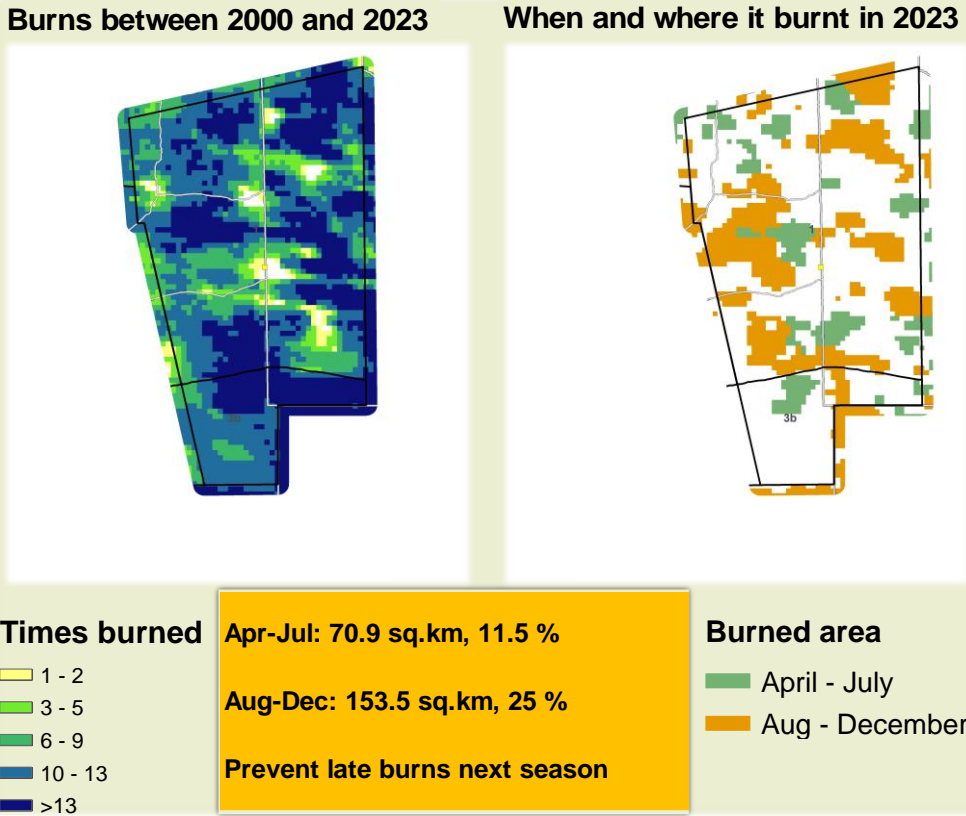

Fire management