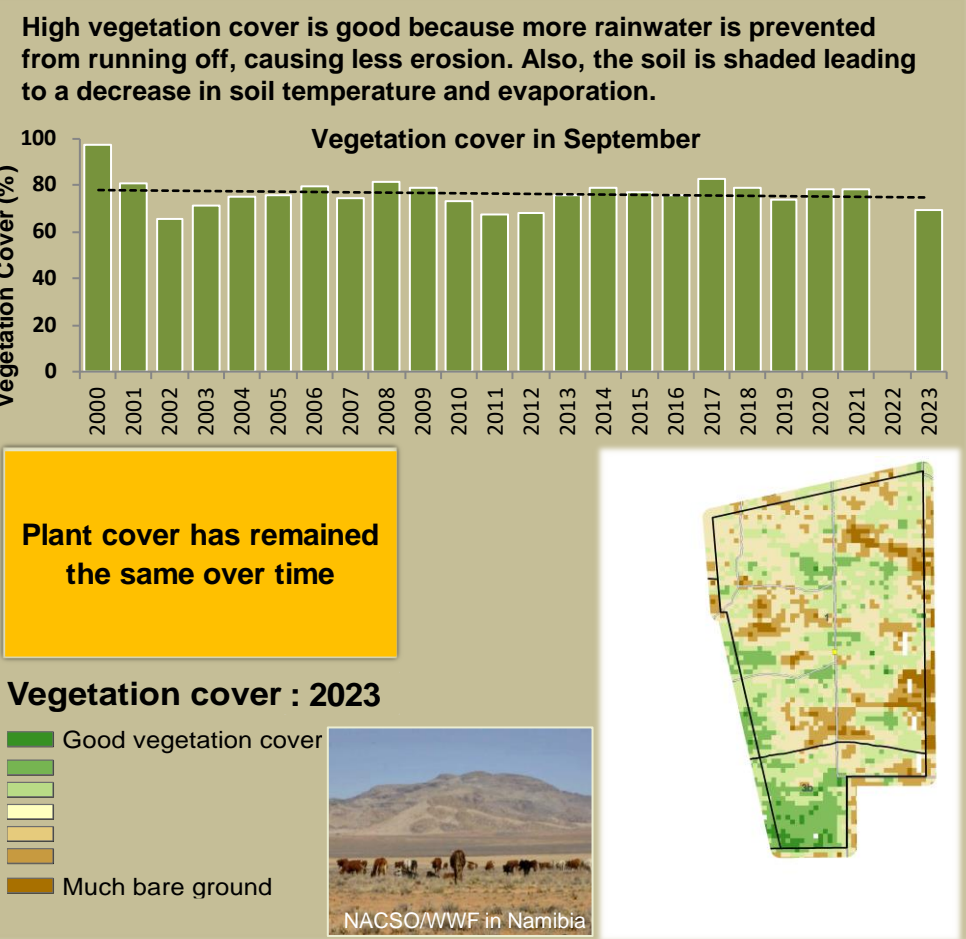

# Muduva Nyangana Climate and Vegetation Report

Adapting in response to the current environmental conditions ...

## Seasonal trends in rainfall and vegetation (2023 / 2024 Season)

## Vegetation cover trend (2000 - 2023)

## Vegetation productivity (February to April) 2024