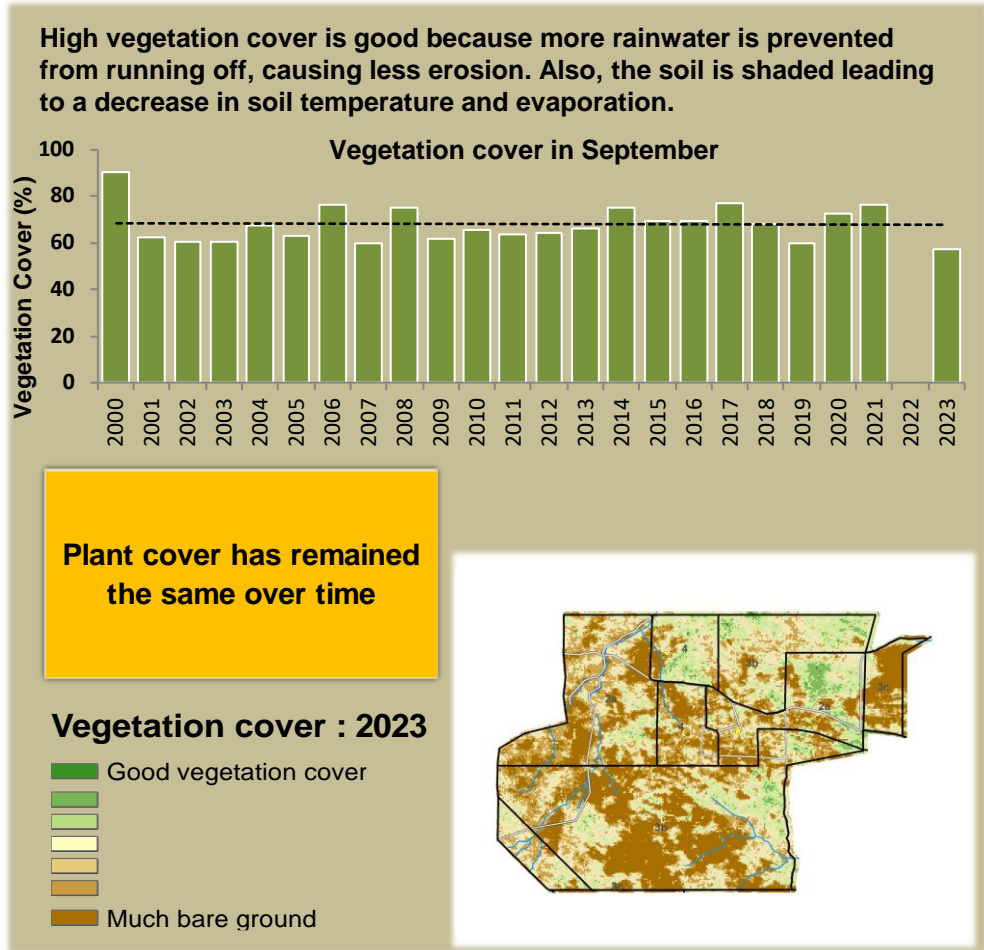

Adapting in response to the current environmental conditions ...

Seasonal trends in rainfall and vegetation (2023 / 2024 Season)

Vegetation cover trend (2000 - 2023)

Vegetation productivity (February to April) 2024