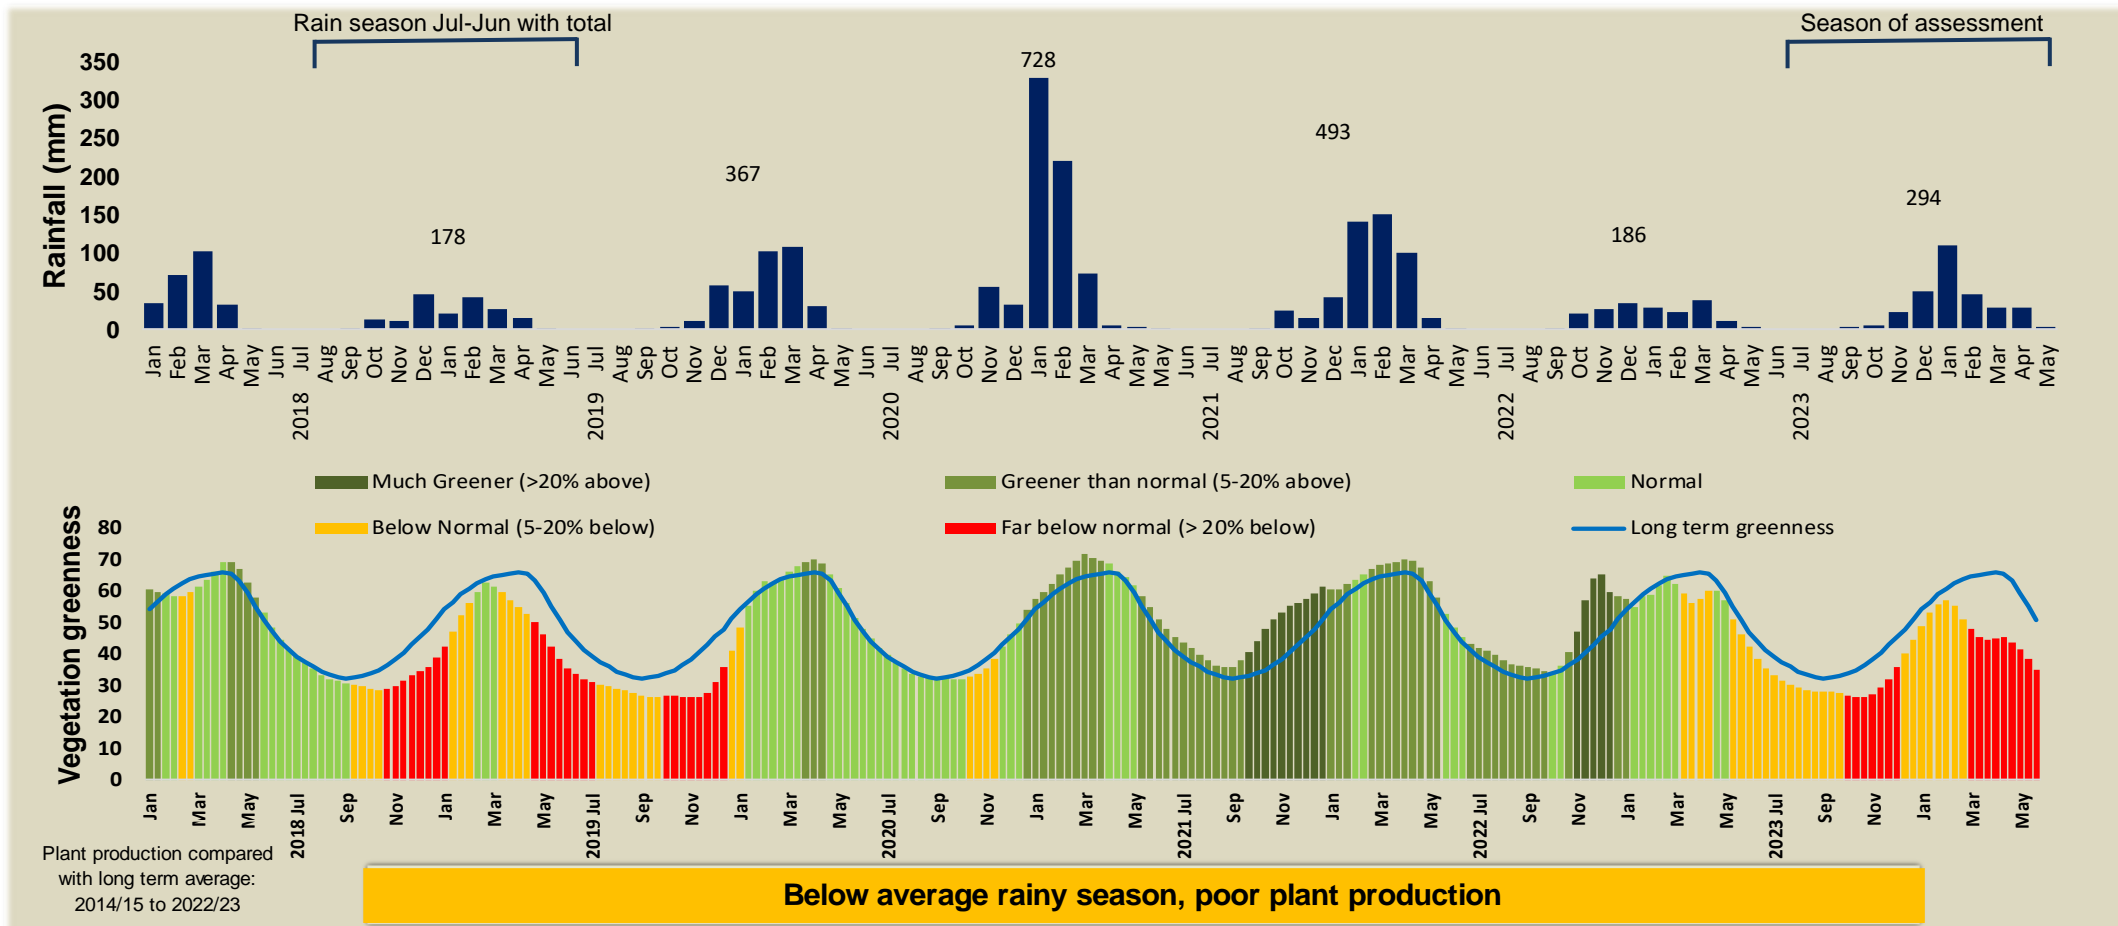

Adapting in response to the current environmental conditions ...

Seasonal trends in rainfall and vegetation (2023 / 2024 Season)

Vegetation cover trend (2000 - 2023)

Vegetation productivity (February to April) 2024