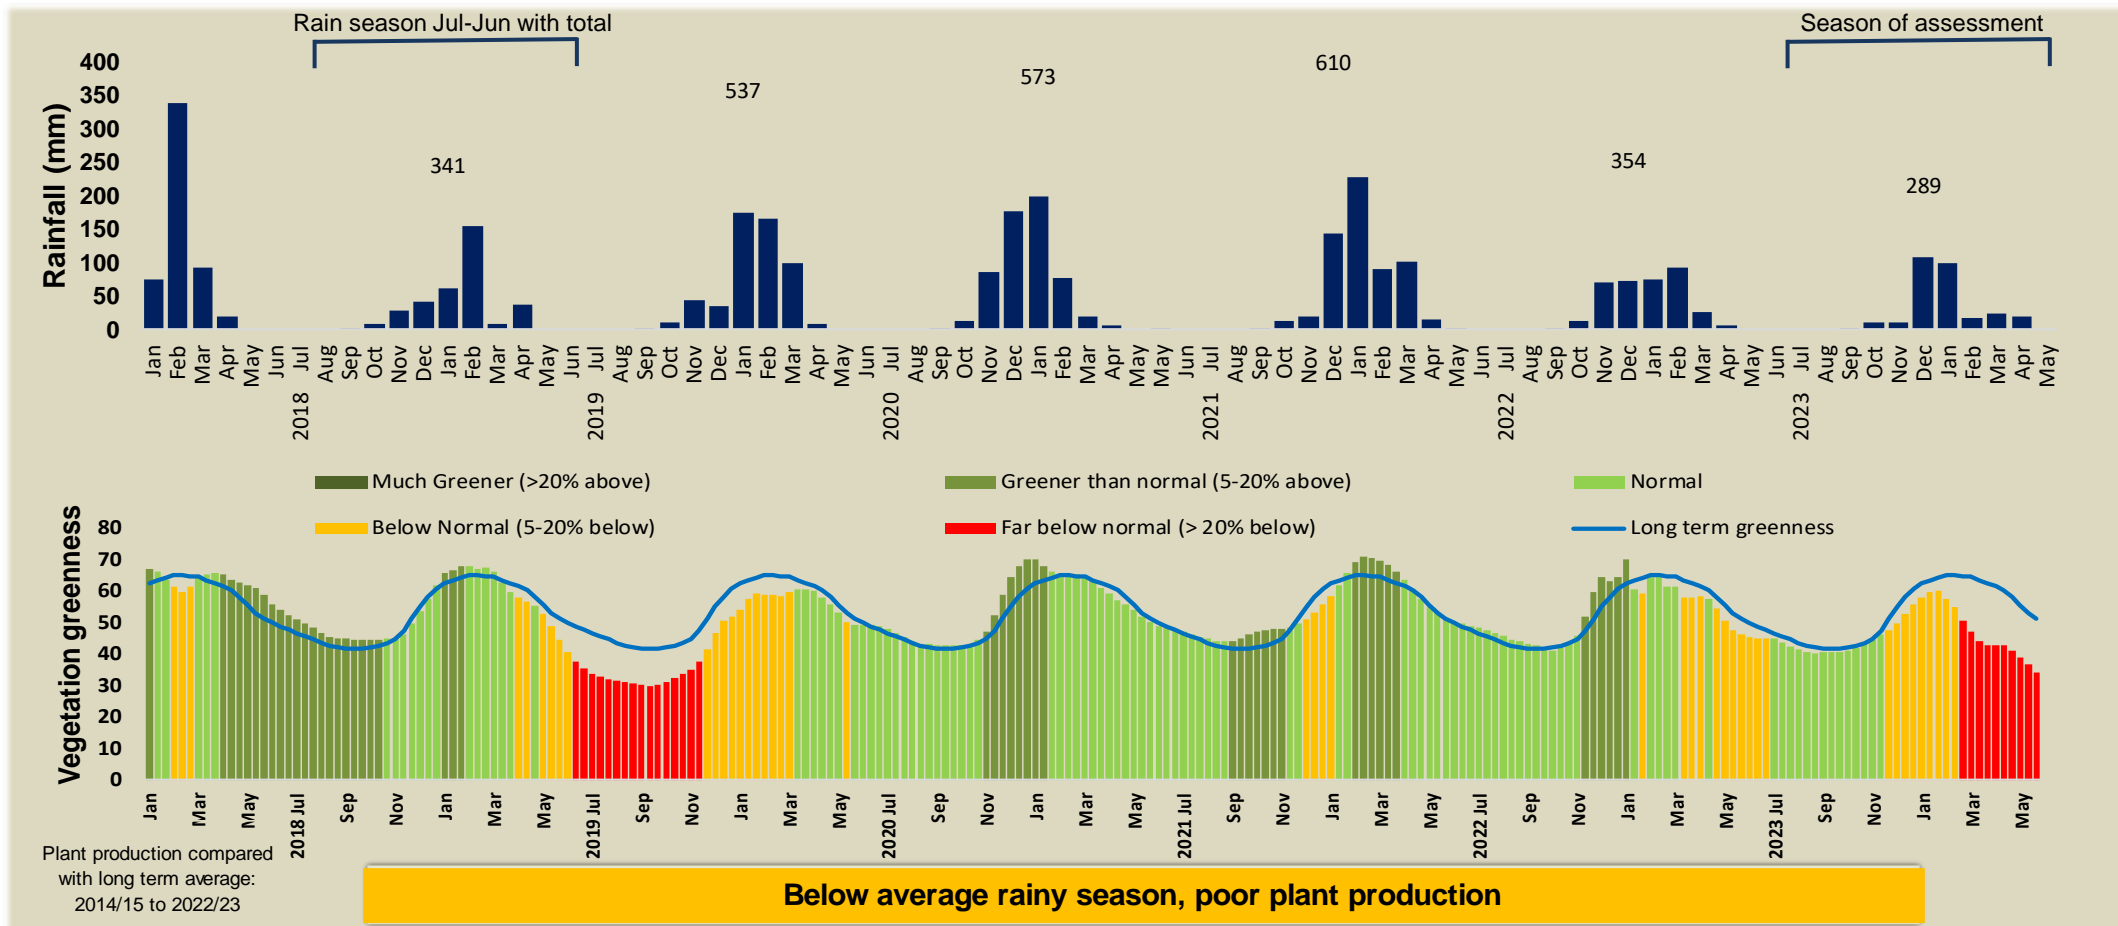

# Nakabolelwa Climate and Vegetation Report

Adapting in response to the current environmental conditions ...

## Seasonal trends in rainfall and vegetation (2023 / 2024 Season)

## Vegetation cover trend (2000 - 2023)

## Vegetation productivity (February to April) 2024