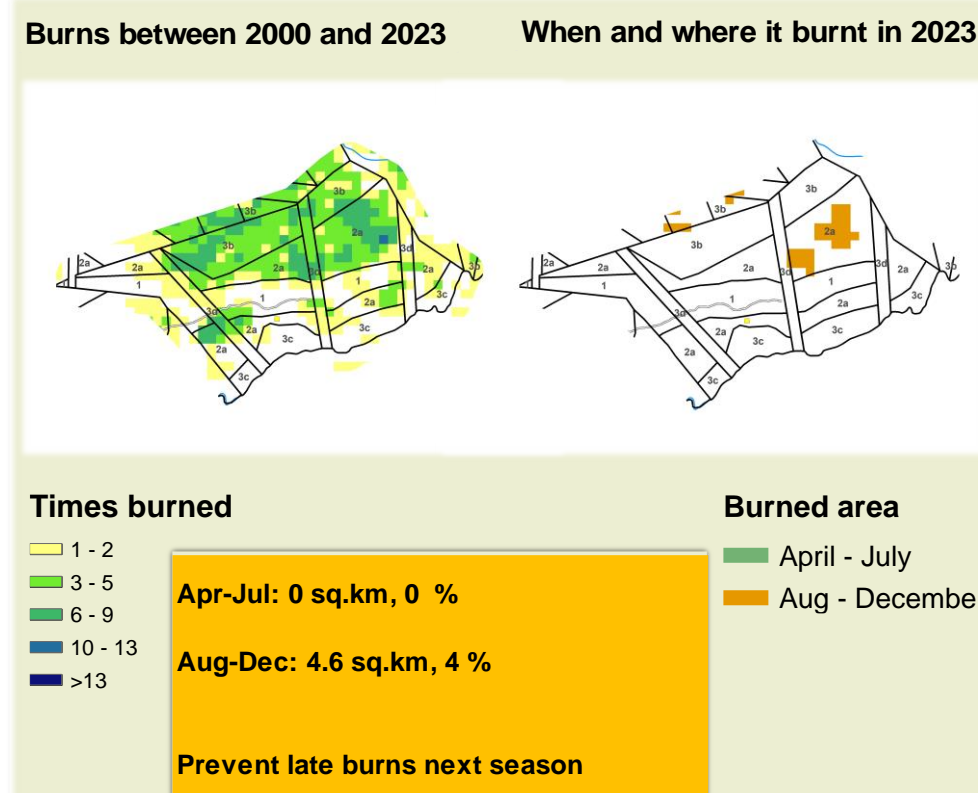

Fire management