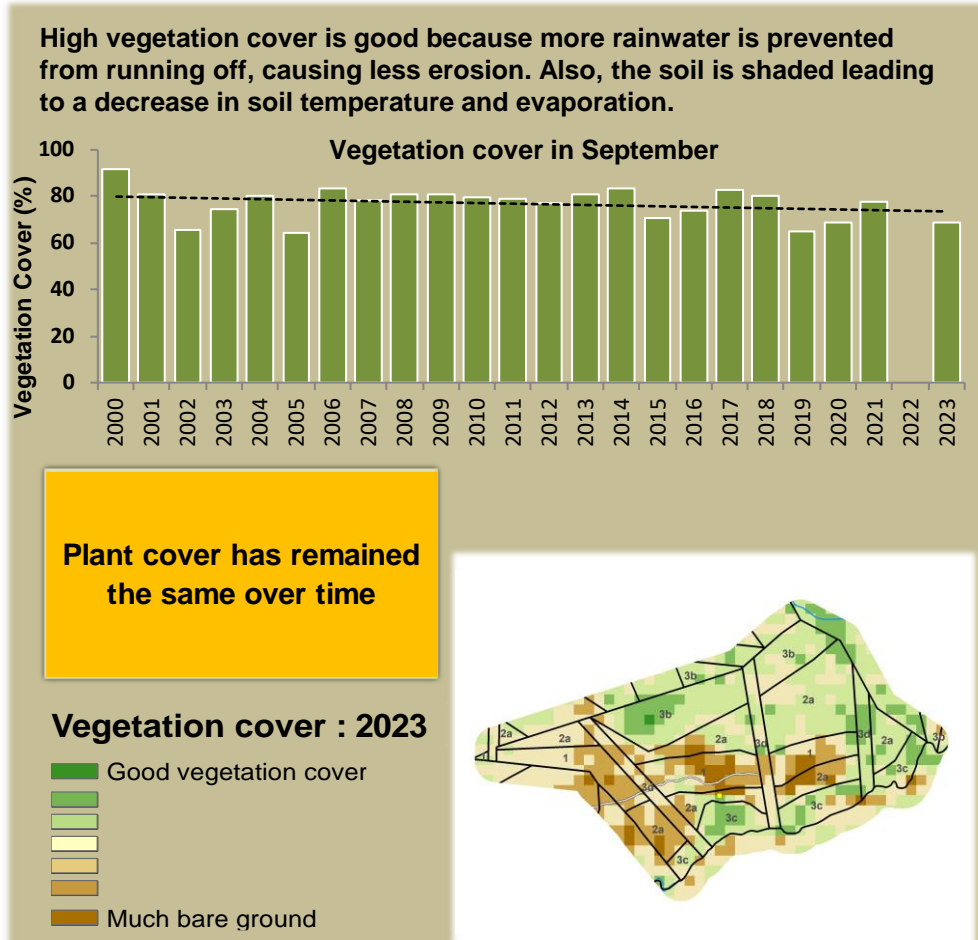

# Nakabolelwa Climate and Vegetation Report

Adapting in response to the current environmental conditions ...

## Seasonal trends in rainfall and vegetation (2023 / 2024 Season)

## Vegetation cover trend (2000 - 2023)

## Vegetation productivity (February to April) 2024