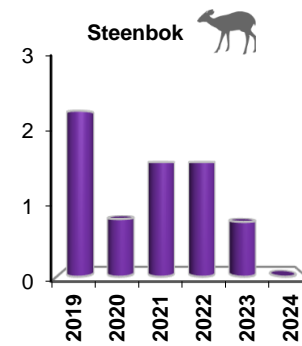

Trends: animals per 100km