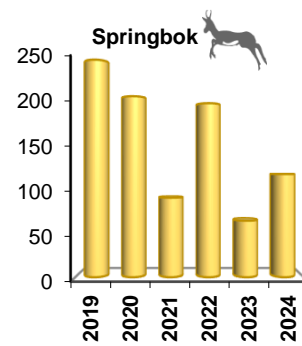

Total numbers seen per year

Species	2019	2020	2021	2022	2023	2024
Baboon		50				3
Duiker	1	1				1
Gemsbok	13	55	39	35	13	34
Jackal	4	2	1	10	1	7
Klipspringer				1		
Kori bustard						8
Kudu	3	25	2	3	1	10
Ostrich	25	14	35	12	41	65
Springbok	222	262	115	252	85	155
Steenbok	2	1	2	2	1	
Warthog		2				
Hartmann's Zebra	10	5	2