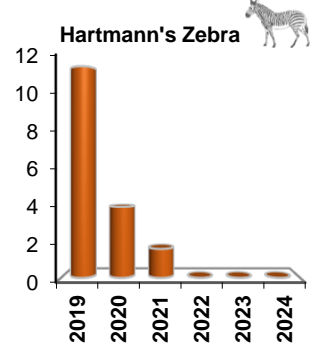

Trends: animals per 100km