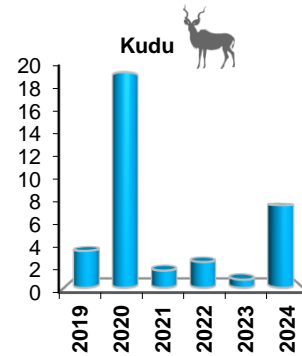

Total numbers seen per year

Species	2019	2020	2021	2022	2023	2024
Baboon		50				3
Duiker	1	1				1
Gemsbok	13	55	39	35	13	34
Jackal	4	2	1	10	1	7
Klipspringer				1		
Kori bustard						8
Kudu	3	25	2	3	1	10
Ostrich	25	14	35	12	41	65
Springbok	222	262	115	252	85	155
Steenbok	2	1	2	2	1	
Warthog		2				
Hartmann's Zebra	10	5	2