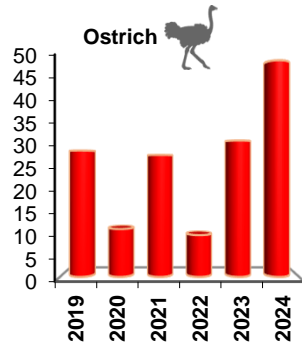

Total numbers seen per year

Species	2019	2020	2021	2022	2023	2024
Baboon		50				3
Duiker	1	1				1
Gemsbok	13	55	39	35	13	34
Jackal	4	2	1	10	1	7
Klipspringer				1		
Kori bustard						8
Kudu	3	25	2	3	1	10
Ostrich	25	14	35	12	41	65
Springbok	222	262	115	252	85	155
Steenbok	2	1	2	2	1	
Warthog		2				
Hartmann's Zebra	10	5	2