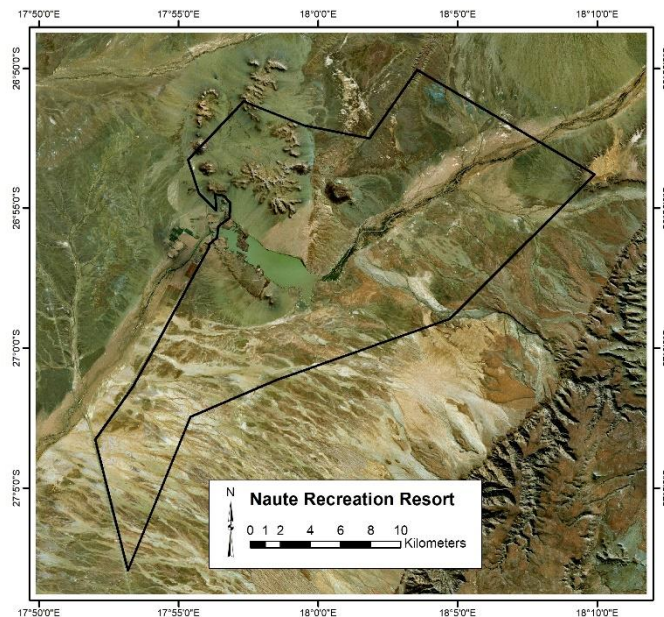

# GAME COUNTS IN NAUTE RECREATION RESORT & AI-AIS

A collaboration between NACSO, MEFT and environmental NGOs

### Animals seen in this count:

Total Route km	131
Number of routes	3
Total park area (km <sup>2</sup> )	361
Area excluded (km <sup>2</sup> )	58

Area represented by the count:  
30,300 ha

### Naute Recreation Resort: