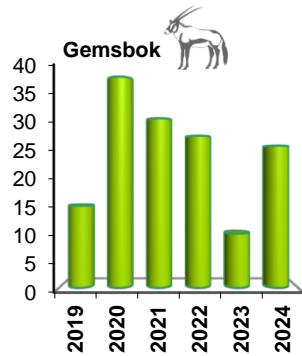

Total numbers seen per year

Species	2019	2020	2021	2022	2023	2024
Baboon		50				3
Duiker	1	1				1
Gemsbok	13	55	39	35	13	34
Jackal	4	2	1	10	1	7
Klipspringer				1		
Kori bustard						8
Kudu	3	25	2	3	1	10
Ostrich	25	14	35	12	41	65
Springbok	222	262	115	252	85	155
Steenbok	2	1	2	2	1	
Warthog		2				
Hartmann's Zebra	10	5	2