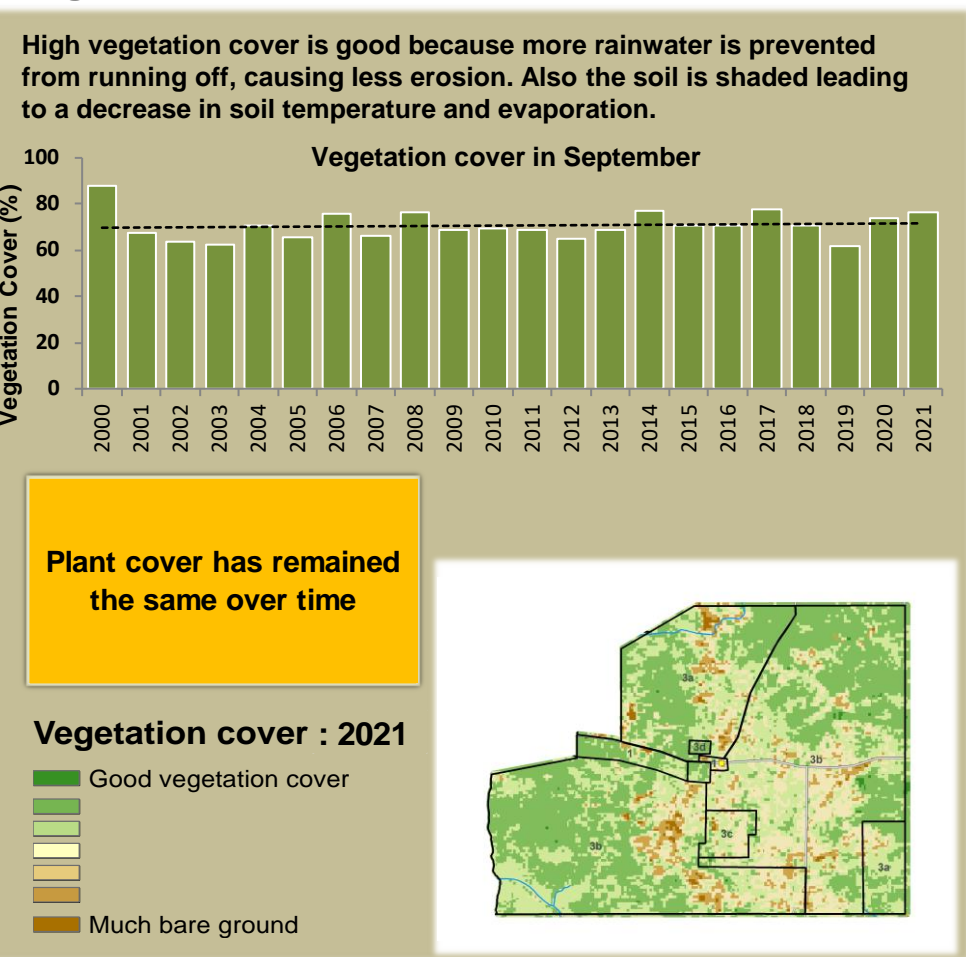

Adapting in response to the current environmental conditions ...

Seasonal trends in rainfall and vegetation (2021 / 2022 Season)

Vegetation cover trend (2000 - 2021)

Vegetation productivity (February to April) 2022

Fire management

Forage availability

Climate and vegetation patterns assist in our understanding of the status of wildlife and livestock in the conservancy for the effective management of these resources.