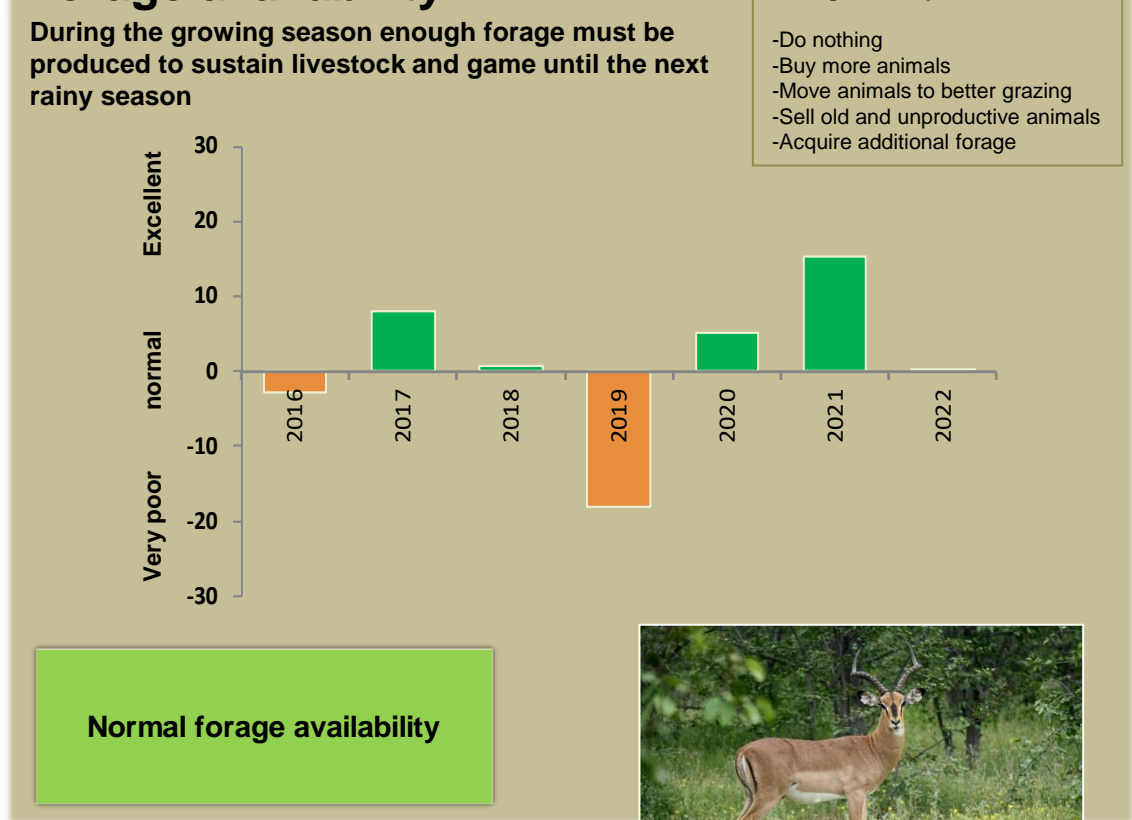

Adapting in response to the current environmental conditions ...

Seasonal trends in rainfall and vegetation (2021 / 2022 Season)

Vegetation cover trend (2000 - 2021)

Vegetation productivity (February to April) 2022

Fire management

Forage availability

Climate and vegetation patterns assist in our understanding of the status of wildlife and livestock in the conservancy for the effective management of these resources.