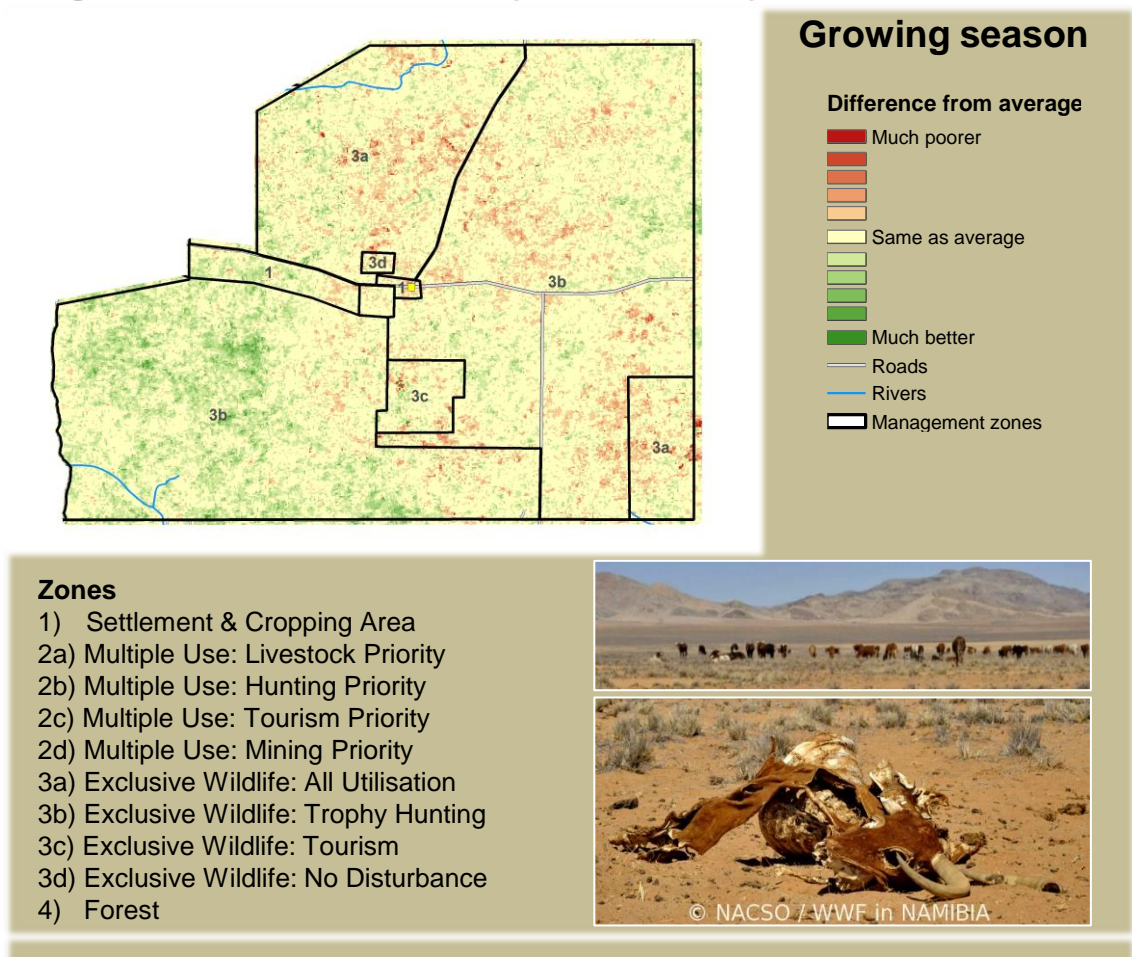

Adapting in response to the current environmental conditions ...

Seasonal trends in rainfall and vegetation (2021 / 2022 Season)

Vegetation cover trend (2000 - 2021)

Vegetation productivity (February to April) 2022

Fire management

Forage availability

Climate and vegetation patterns assist in our understanding of the status of wildlife and livestock in the conservancy for the effective management of these resources.