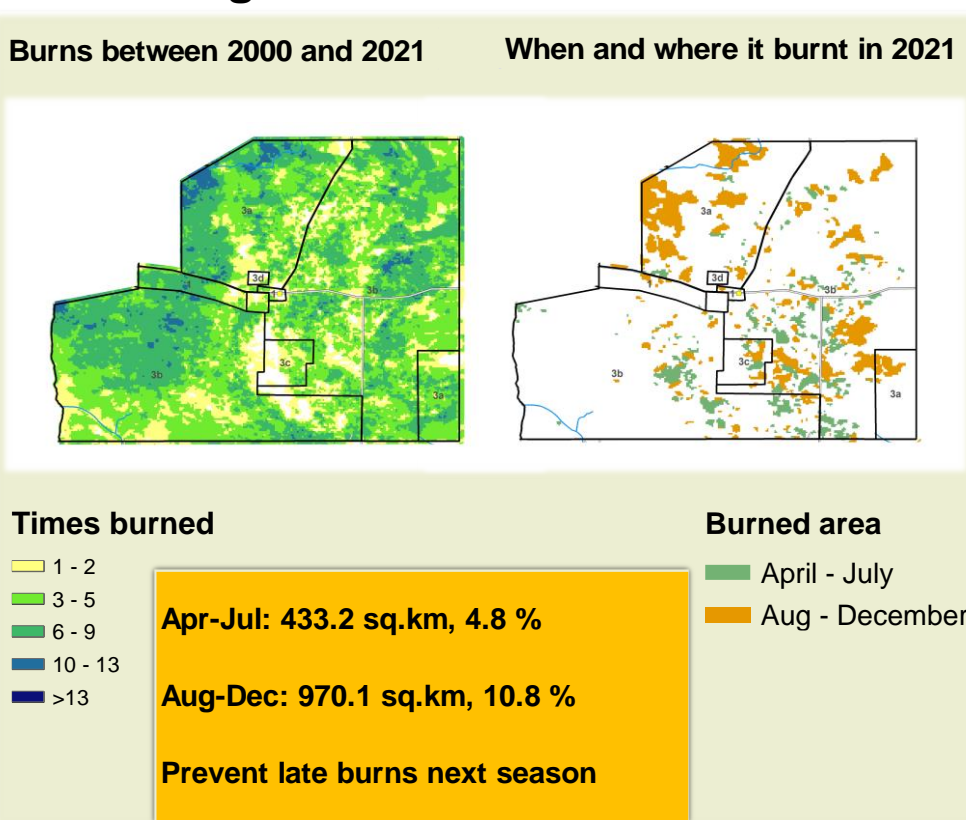

Adapting in response to the current environmental conditions ...

Seasonal trends in rainfall and vegetation (2021 / 2022 Season)

Vegetation cover trend (2000 - 2021)

Vegetation productivity (February to April) 2022

Fire management

Forage availability

Climate and vegetation patterns assist in our understanding of the status of wildlife and livestock in the conservancy for the effective management of these resources.