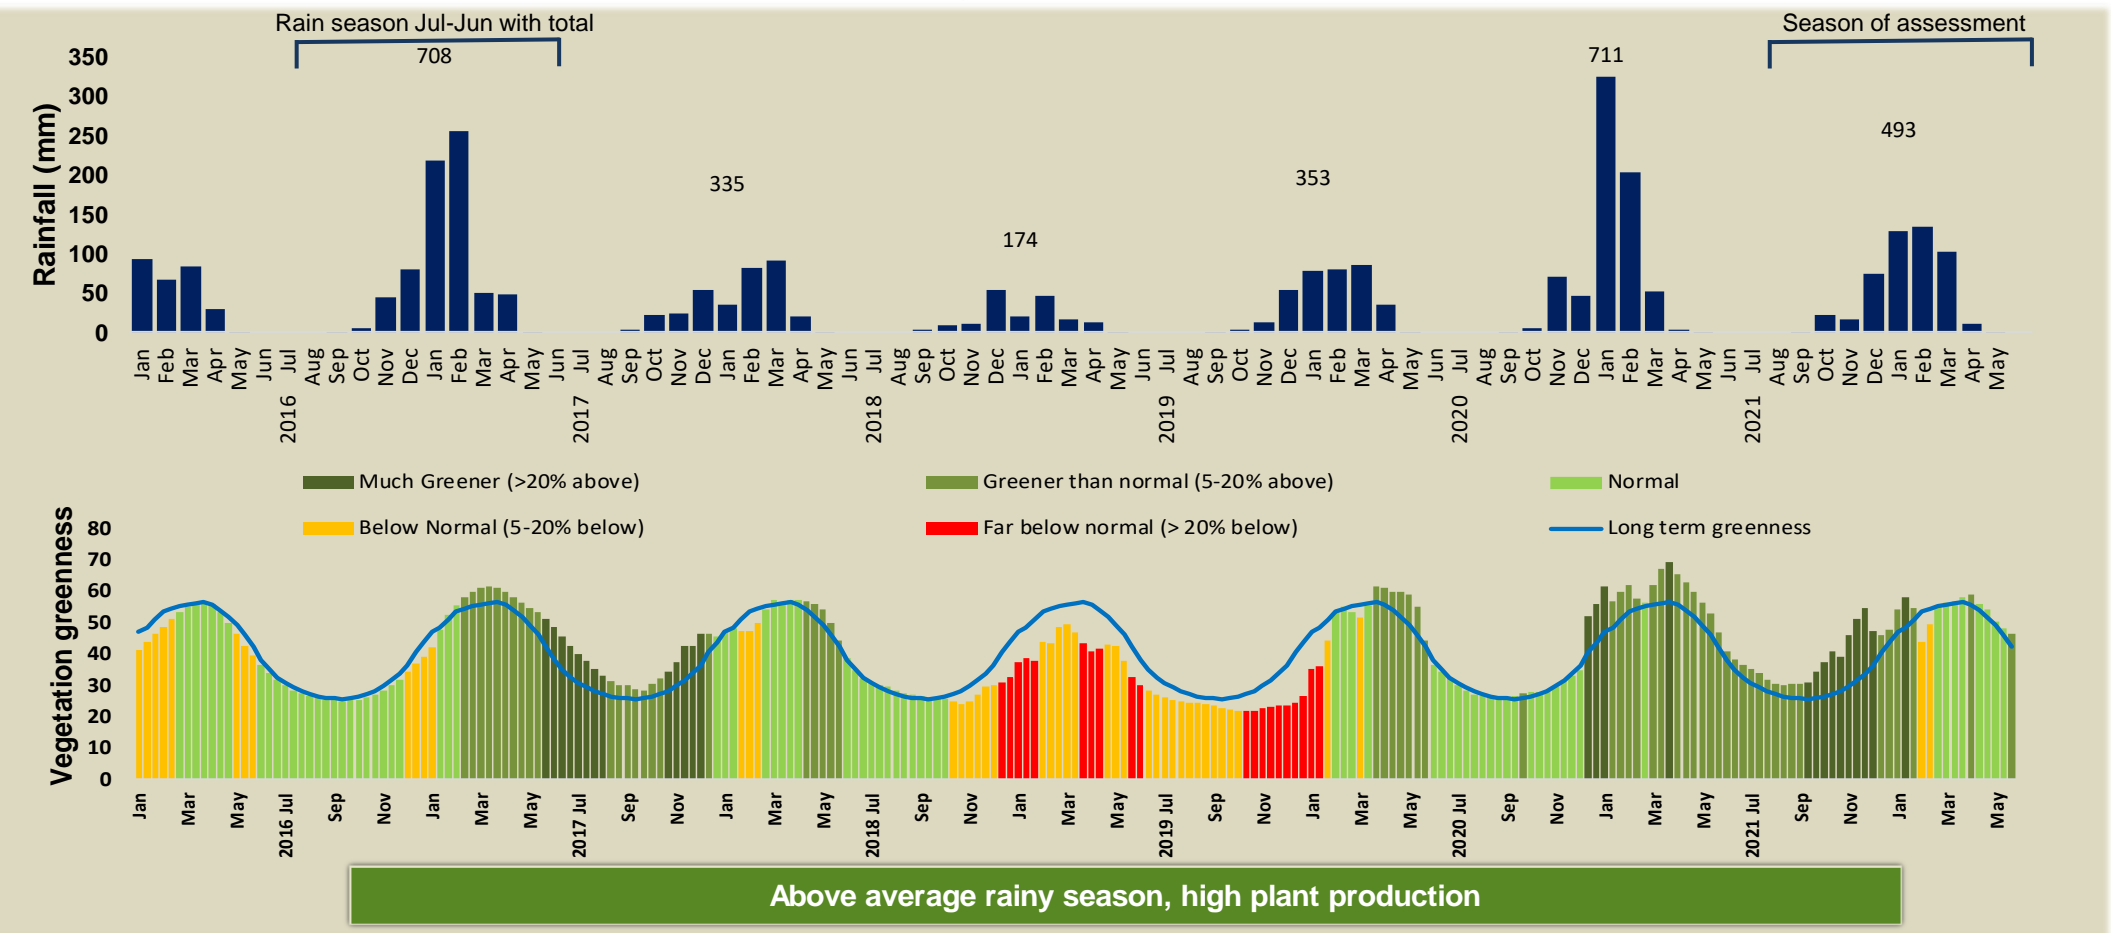

Adapting in response to the current environmental conditions ...

Seasonal trends in rainfall and vegetation (2021 / 2022 Season)

Vegetation cover trend (2000 - 2021)

Vegetation productivity (February to April) 2022

Fire management

Forage availability

Climate and vegetation patterns assist in our understanding of the status of wildlife and livestock in the conservancy for the effective management of these resources.