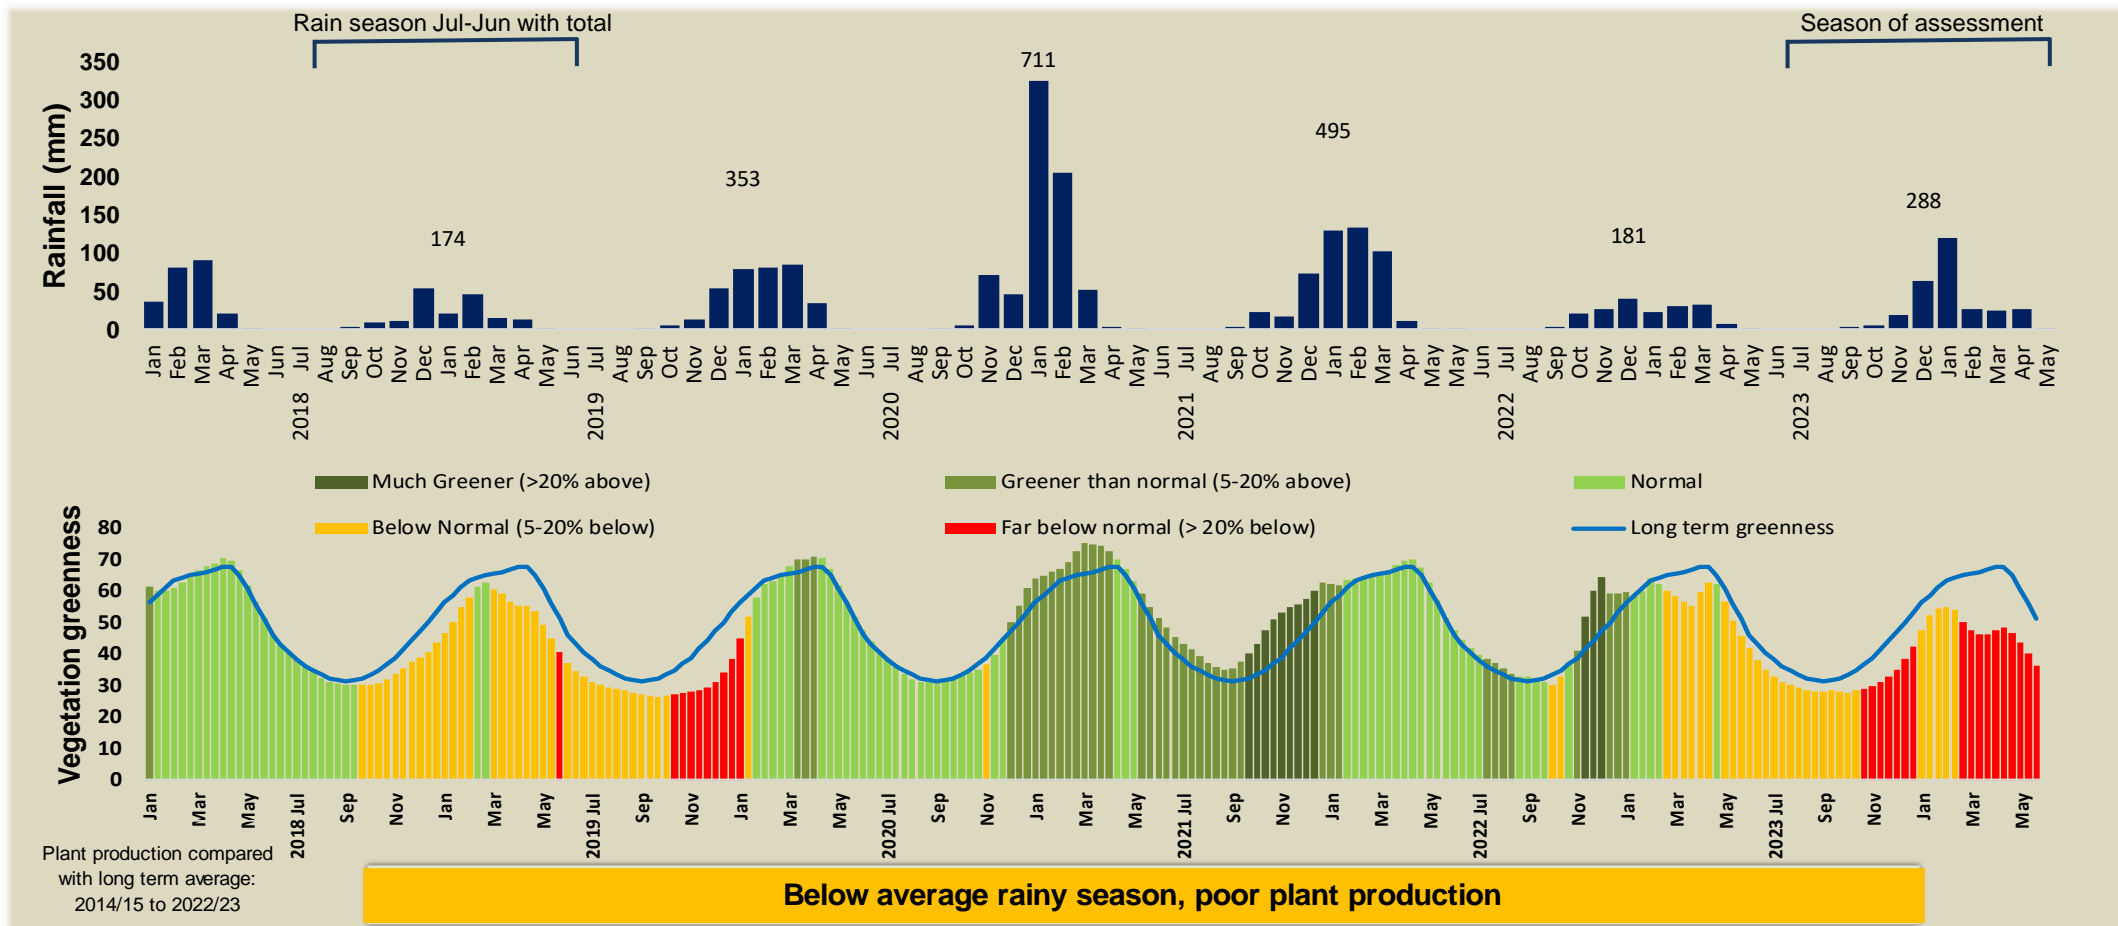

Nyae Nyae Climate and Vegetation Report

Adapting in response to the current environmental conditions ...

Seasonal trends in rainfall and vegetation (2023 / 2024 Season)

Vegetation cover trend (2000 - 2023)

Vegetation productivity (February to April) 2024

Fire management

Forage availability

Climate and vegetation patterns assist in our understanding of the status of wildlife and livestock in the conservancy for the effective management of these resources.