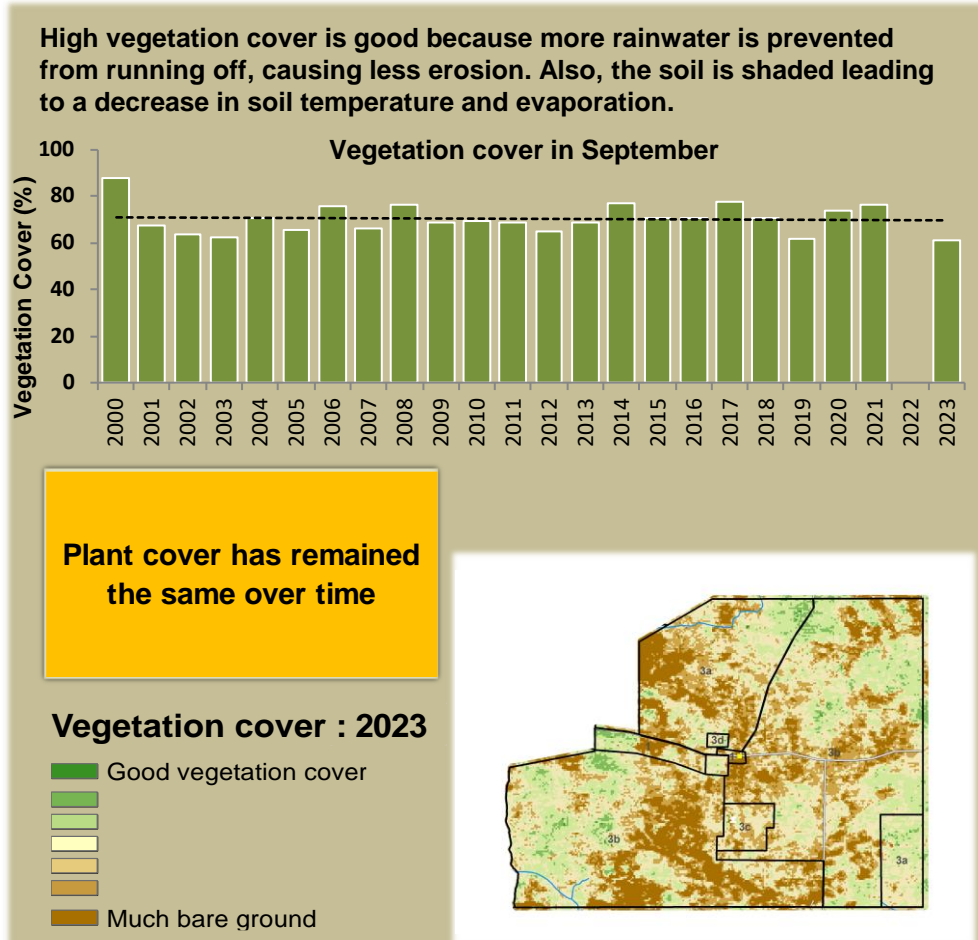

Nyae Nyae Climate and Vegetation Report

Adapting in response to the current environmental conditions ...

Seasonal trends in rainfall and vegetation (2023 / 2024 Season)

Vegetation cover trend (2000 - 2023)

Vegetation productivity (February to April) 2024

Fire management

Forage availability

Climate and vegetation patterns assist in our understanding of the status of wildlife and livestock in the conservancy for the effective management of these resources.