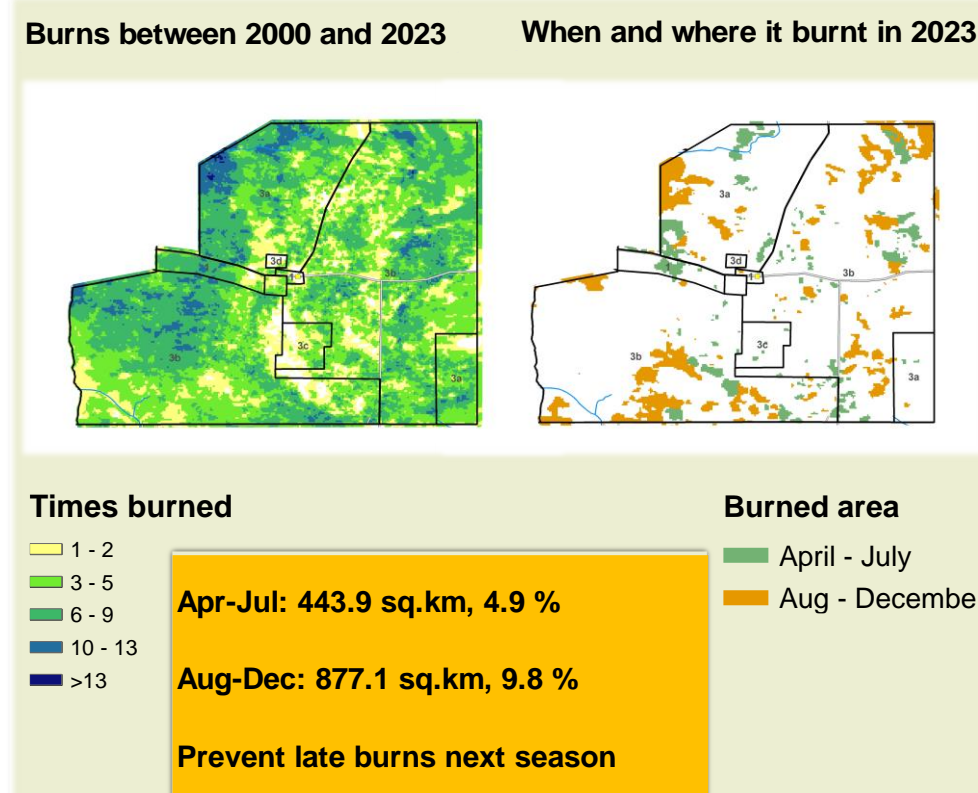

Nyae Nyae Climate and Vegetation Report

Adapting in response to the current environmental conditions ...

Seasonal trends in rainfall and vegetation (2023 / 2024 Season)

Vegetation cover trend (2000 - 2023)

Vegetation productivity (February to April) 2024

Fire management

Forage availability

Climate and vegetation patterns assist in our understanding of the status of wildlife and livestock in the conservancy for the effective management of these resources.