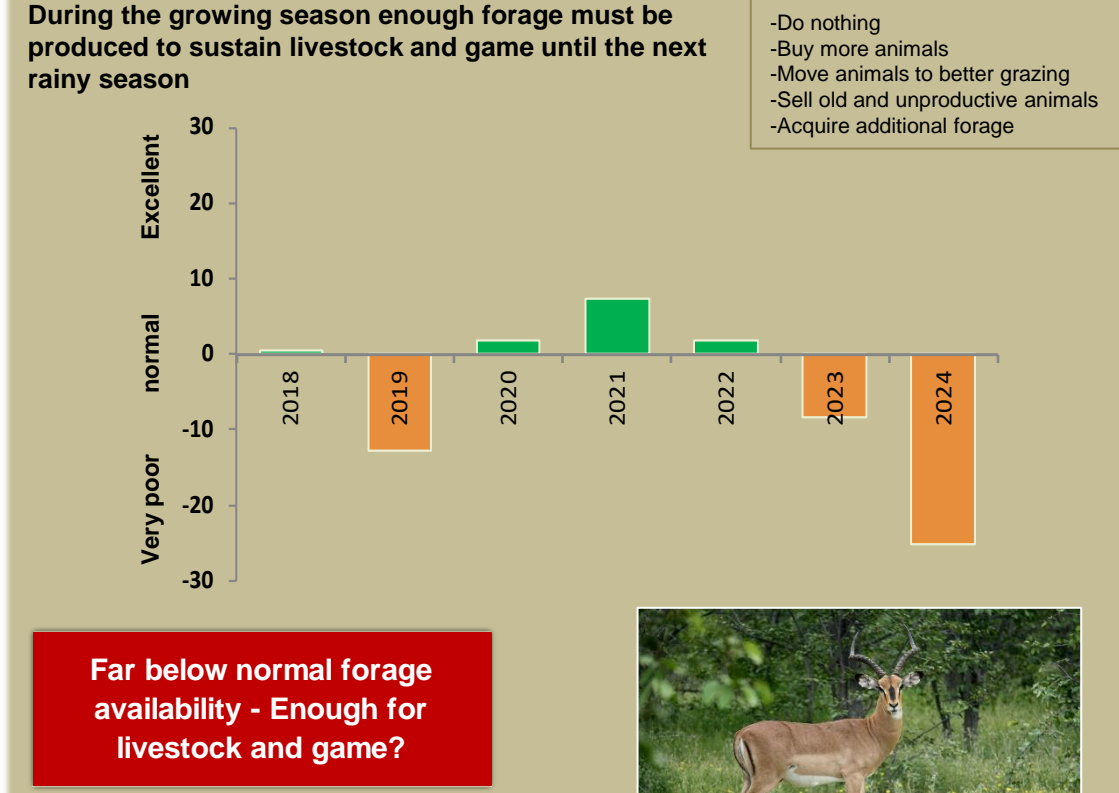

Nyae Nyae Climate and Vegetation Report

Adapting in response to the current environmental conditions ...

Seasonal trends in rainfall and vegetation (2023 / 2024 Season)

Vegetation cover trend (2000 - 2023)

Vegetation productivity (February to April) 2024

Fire management

Forage availability

Climate and vegetation patterns assist in our understanding of the status of wildlife and livestock in the conservancy for the effective management of these resources.