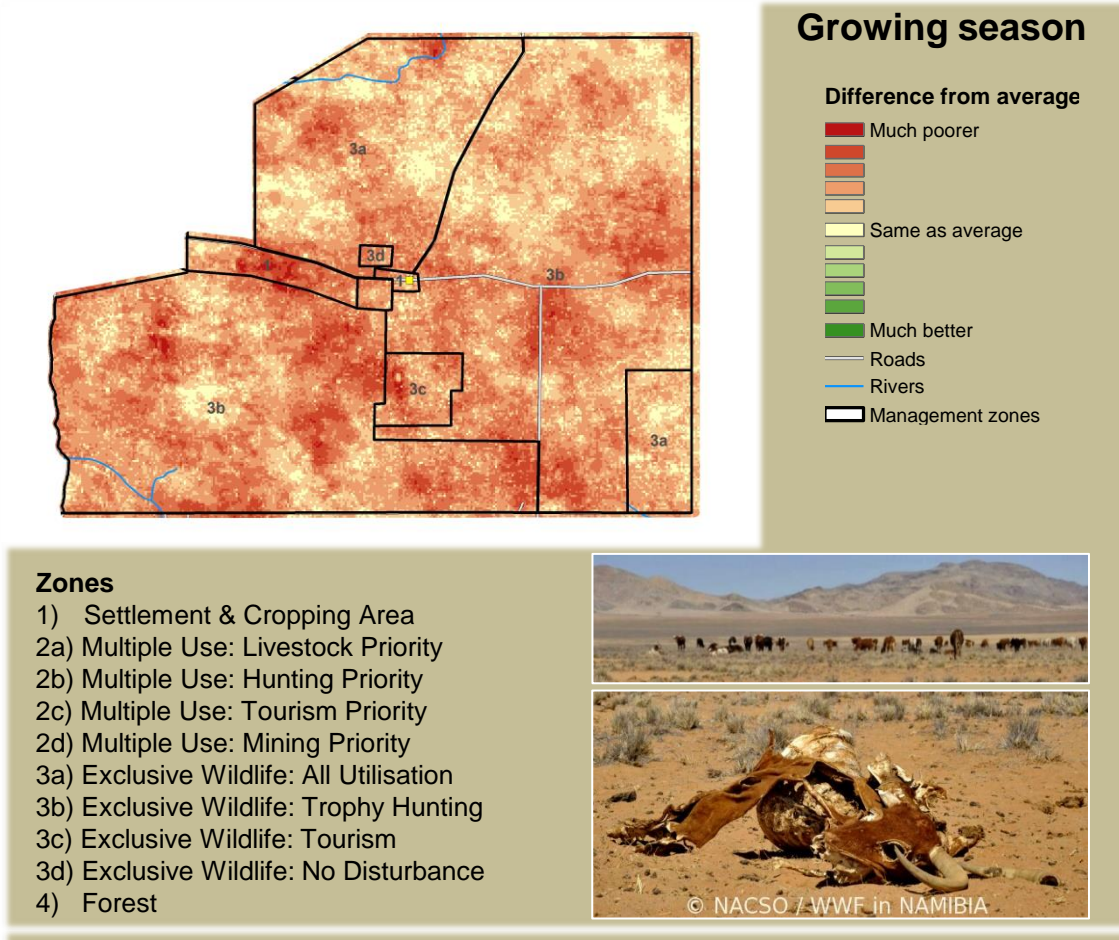

Nyae Nyae Climate and Vegetation Report

Adapting in response to the current environmental conditions ...

Seasonal trends in rainfall and vegetation (2023 / 2024 Season)

Vegetation cover trend (2000 - 2023)

Vegetation productivity (February to April) 2024

Fire management

Forage availability

Climate and vegetation patterns assist in our understanding of the status of wildlife and livestock in the conservancy for the effective management of these resources.