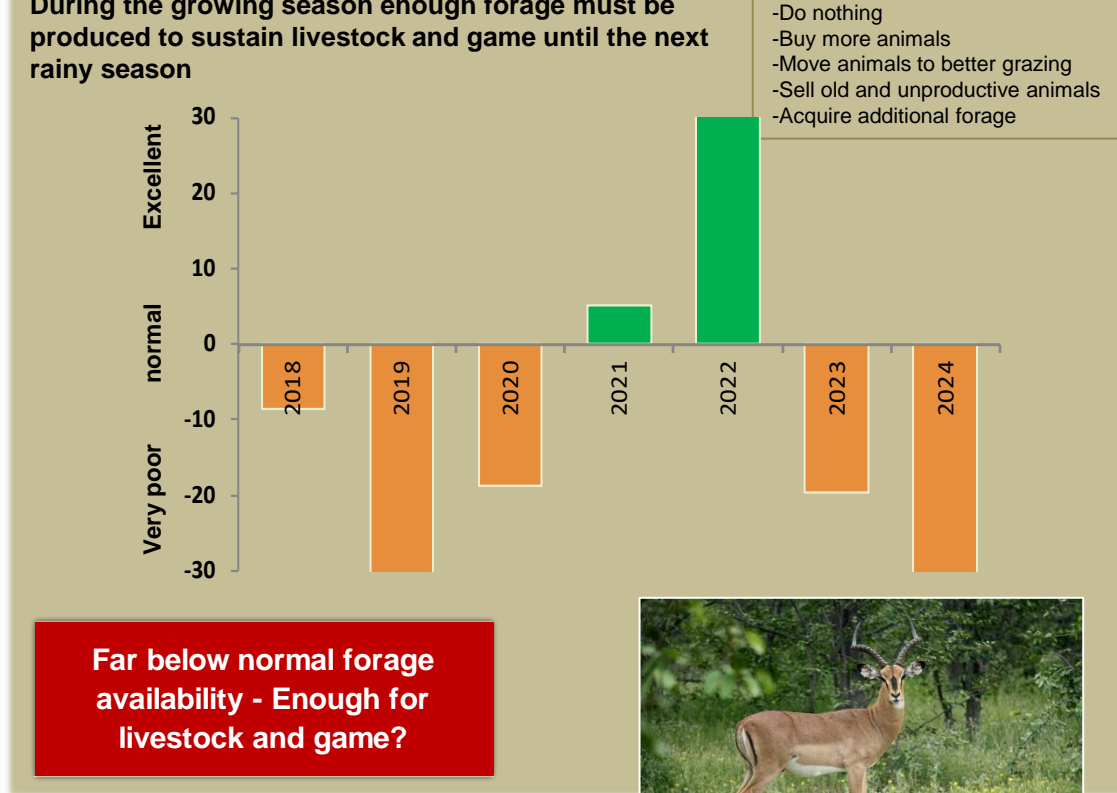

Ohungu Climate and Vegetation Report

Adapting in response to the current environmental conditions ...

Seasonal trends in rainfall and vegetation (2023 / 2024 Season)

Vegetation cover trend (2000 - 2023)

Vegetation productivity (February to April) 2024

Fire management

Forage availability

Climate and vegetation patterns assist in our understanding of the status of wildlife and livestock in the conservancy for the effective management of these resources.