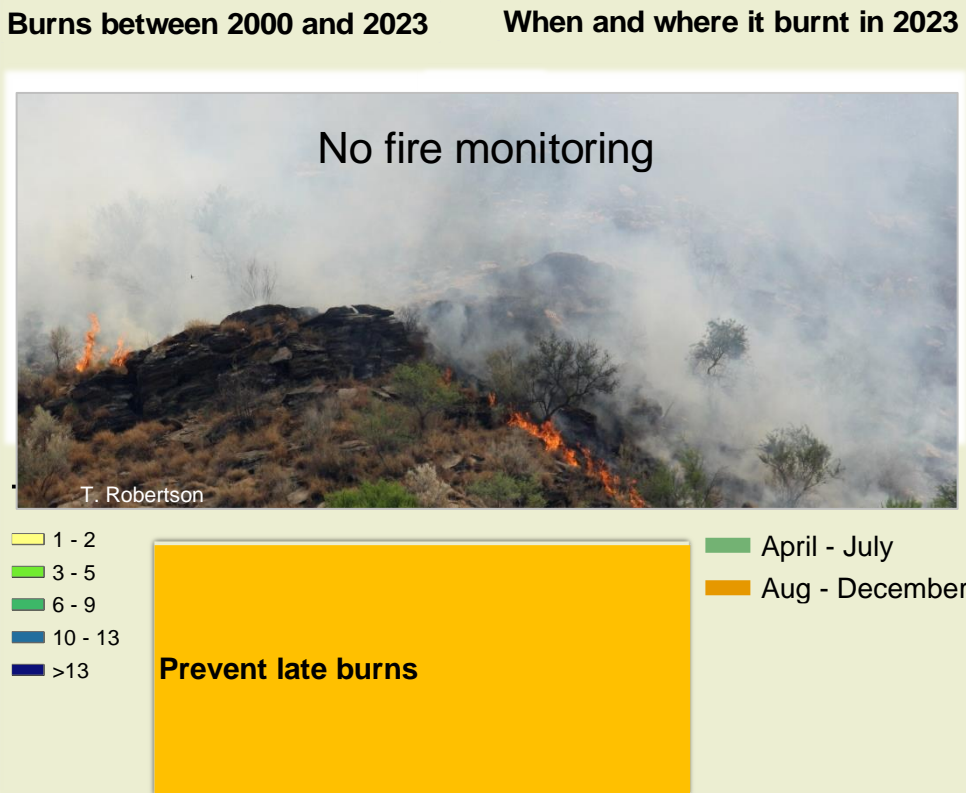

Ohungu Climate and Vegetation Report

Adapting in response to the current environmental conditions ...

Seasonal trends in rainfall and vegetation (2023 / 2024 Season)

Vegetation cover trend (2000 - 2023)

Vegetation productivity (February to April) 2024

Fire management

Forage availability

Climate and vegetation patterns assist in our understanding of the status of wildlife and livestock in the conservancy for the effective management of these resources.