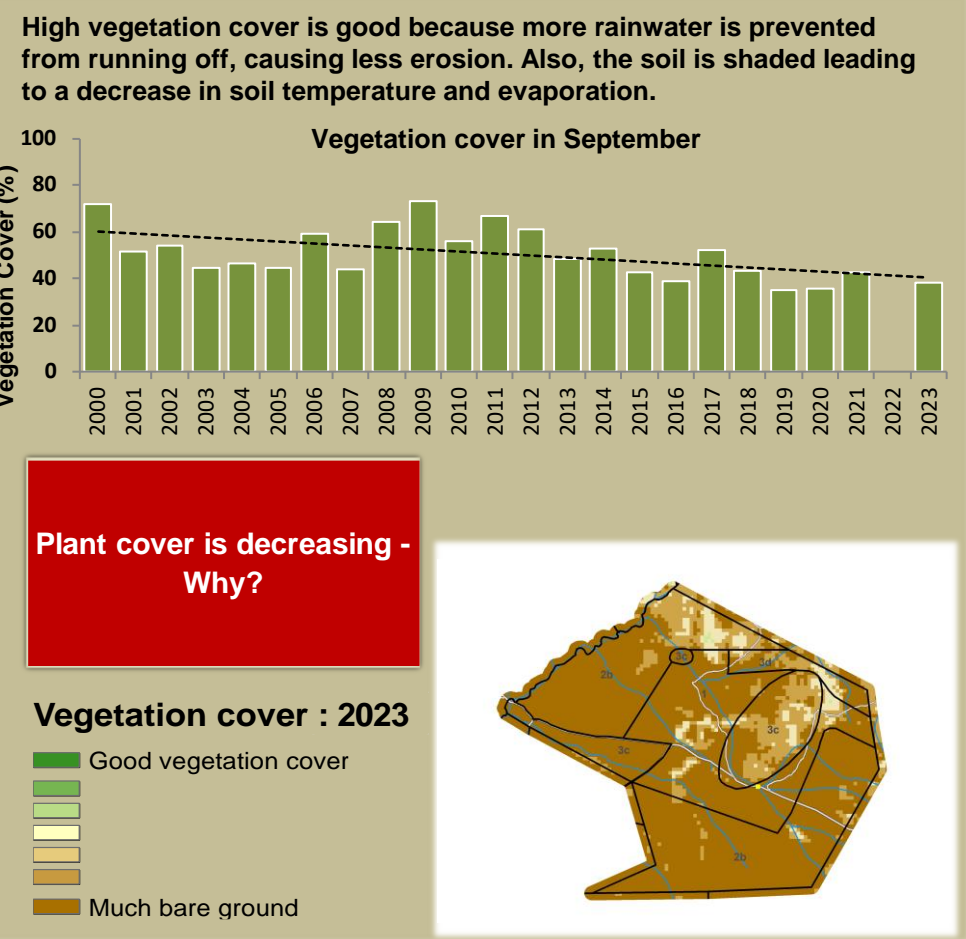

Ohungu Climate and Vegetation Report

Adapting in response to the current environmental conditions ...

Seasonal trends in rainfall and vegetation (2023 / 2024 Season)

Vegetation cover trend (2000 - 2023)

Vegetation productivity (February to April) 2024

Fire management

Forage availability

Climate and vegetation patterns assist in our understanding of the status of wildlife and livestock in the conservancy for the effective management of these resources.