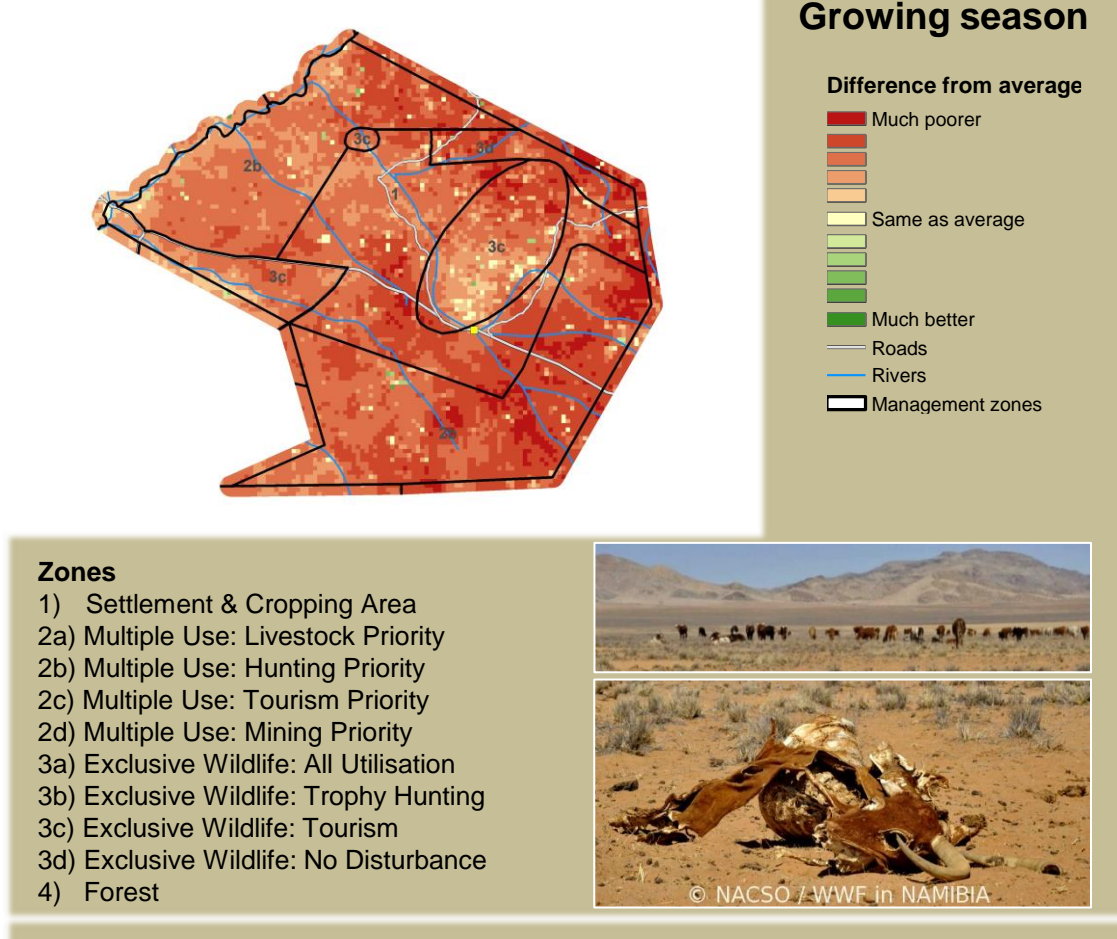

Ohungu Climate and Vegetation Report

Adapting in response to the current environmental conditions ...

Seasonal trends in rainfall and vegetation (2023 / 2024 Season)

Vegetation cover trend (2000 - 2023)

Vegetation productivity (February to April) 2024

Fire management

Forage availability

Climate and vegetation patterns assist in our understanding of the status of wildlife and livestock in the conservancy for the effective management of these resources.