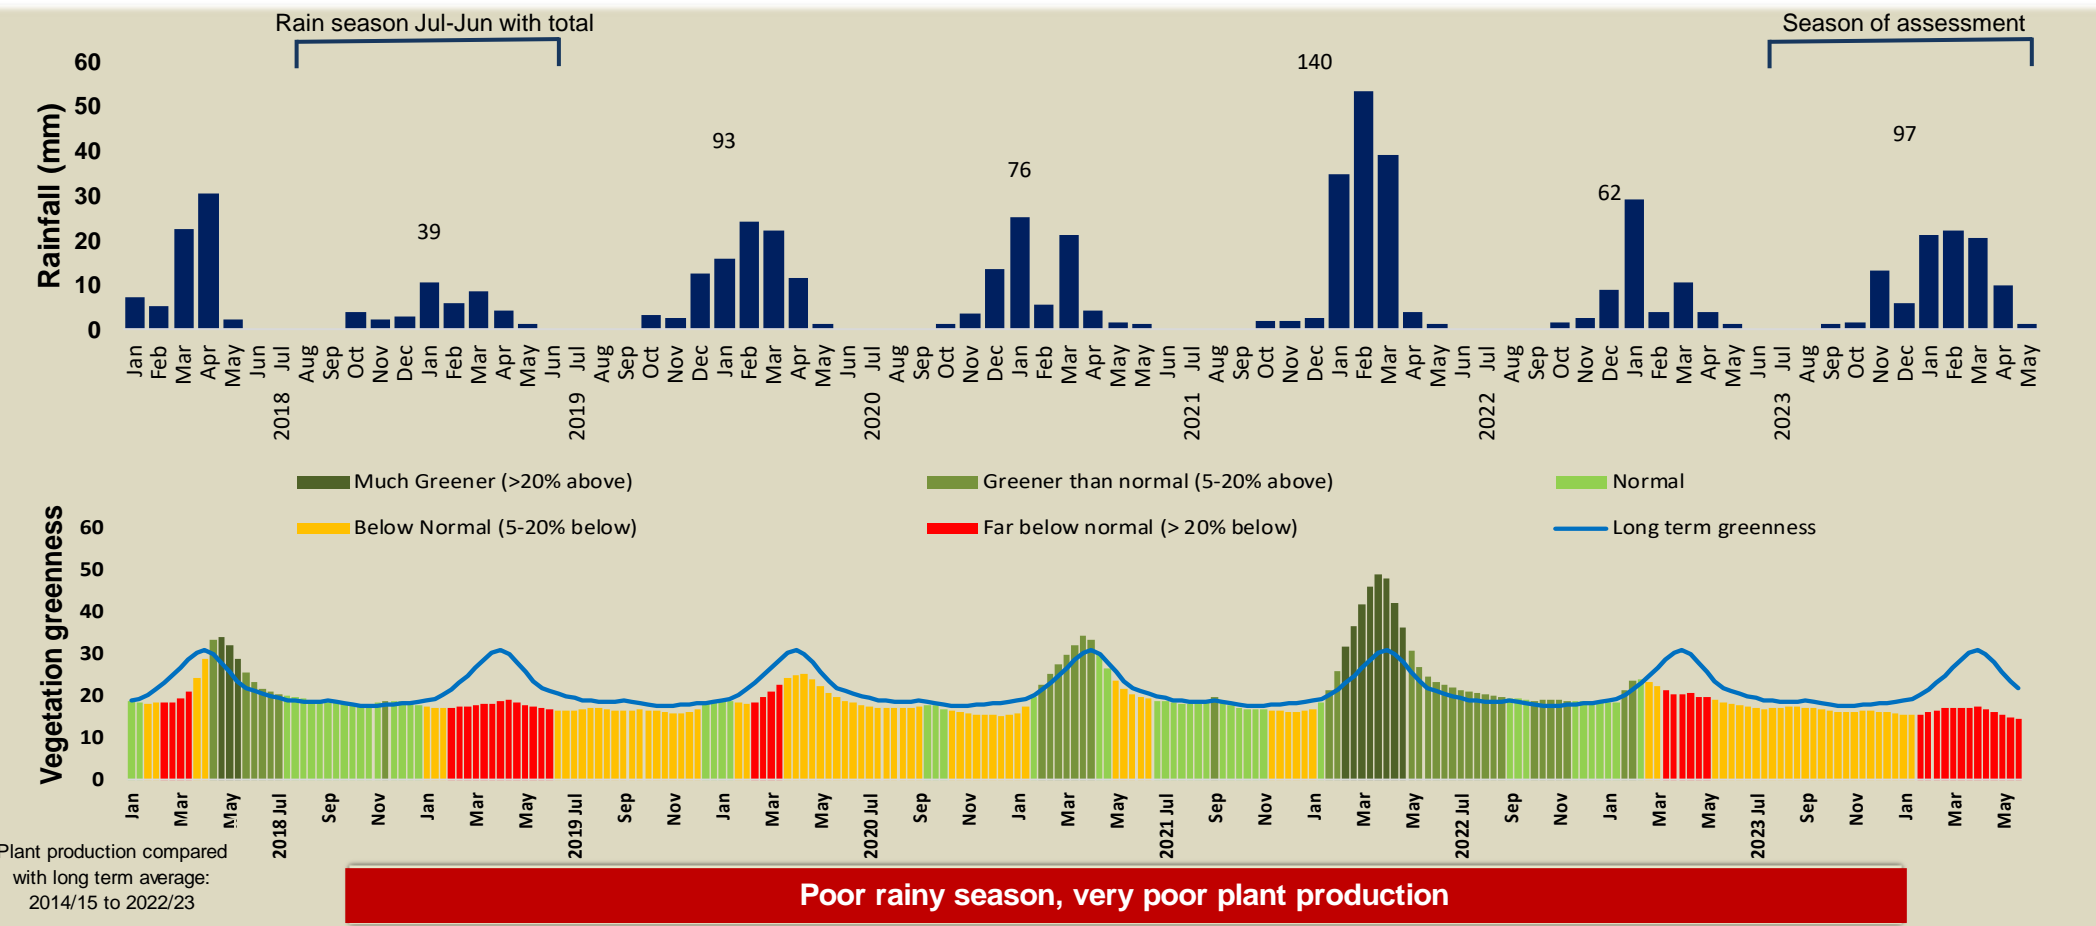

Ohungu Climate and Vegetation Report

Adapting in response to the current environmental conditions ...

Seasonal trends in rainfall and vegetation (2023 / 2024 Season)

Vegetation cover trend (2000 - 2023)

Vegetation productivity (February to April) 2024

Fire management

Forage availability

Climate and vegetation patterns assist in our understanding of the status of wildlife and livestock in the conservancy for the effective management of these resources.