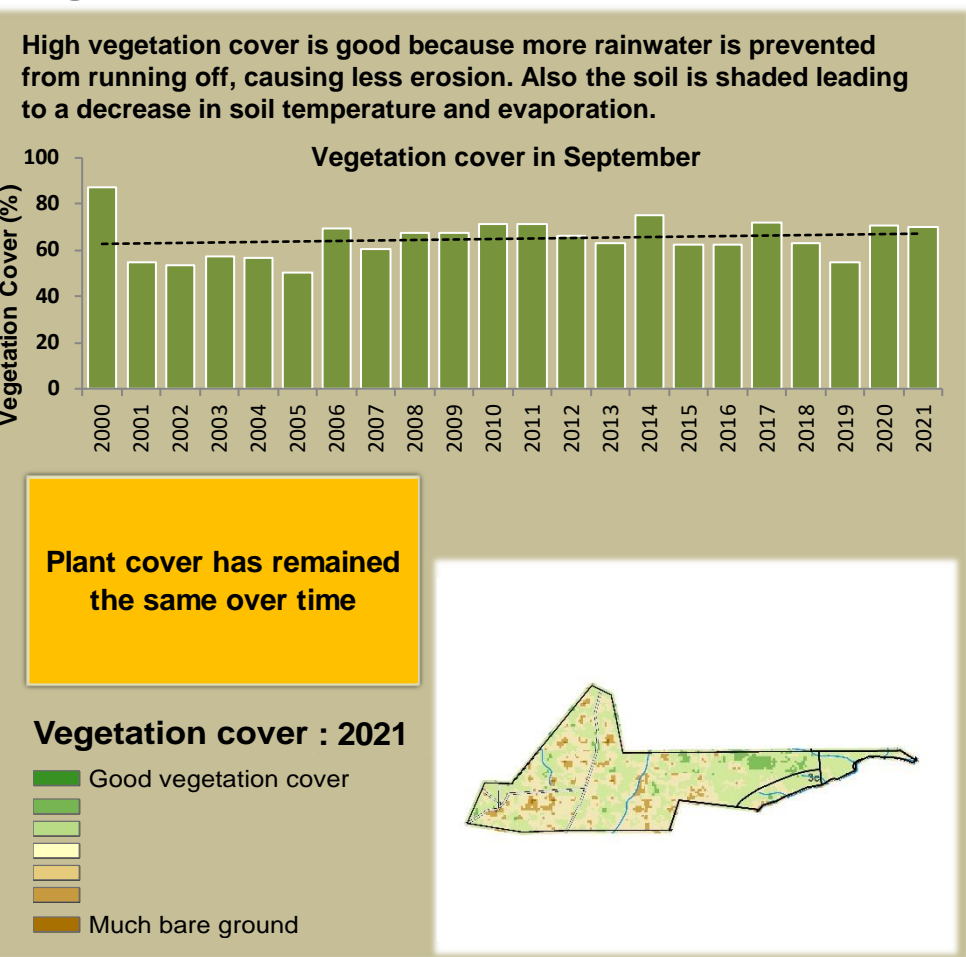

Adapting in response to the current environmental conditions ...

Seasonal trends in rainfall and vegetation (2021 / 2022 Season)

Vegetation cover trend (2000 - 2021)

Vegetation productivity (February to April) 2022

Fire management

Forage availability

Climate and vegetation patterns assist in our understanding of the status of wildlife and livestock in the conservancy for the effective management of these resources.