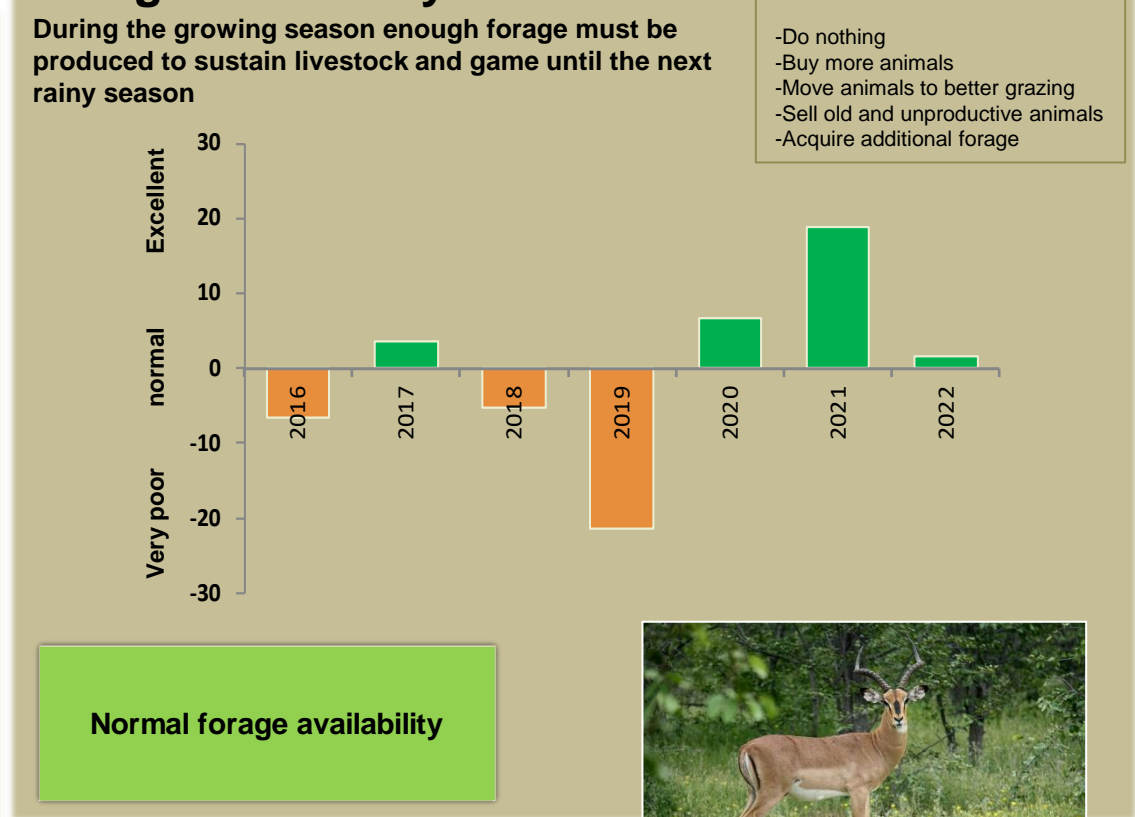

Adapting in response to the current environmental conditions ...

Seasonal trends in rainfall and vegetation (2021 / 2022 Season)

Vegetation cover trend (2000 - 2021)

Vegetation productivity (February to April) 2022

Fire management

Forage availability

Climate and vegetation patterns assist in our understanding of the status of wildlife and livestock in the conservancy for the effective management of these resources.