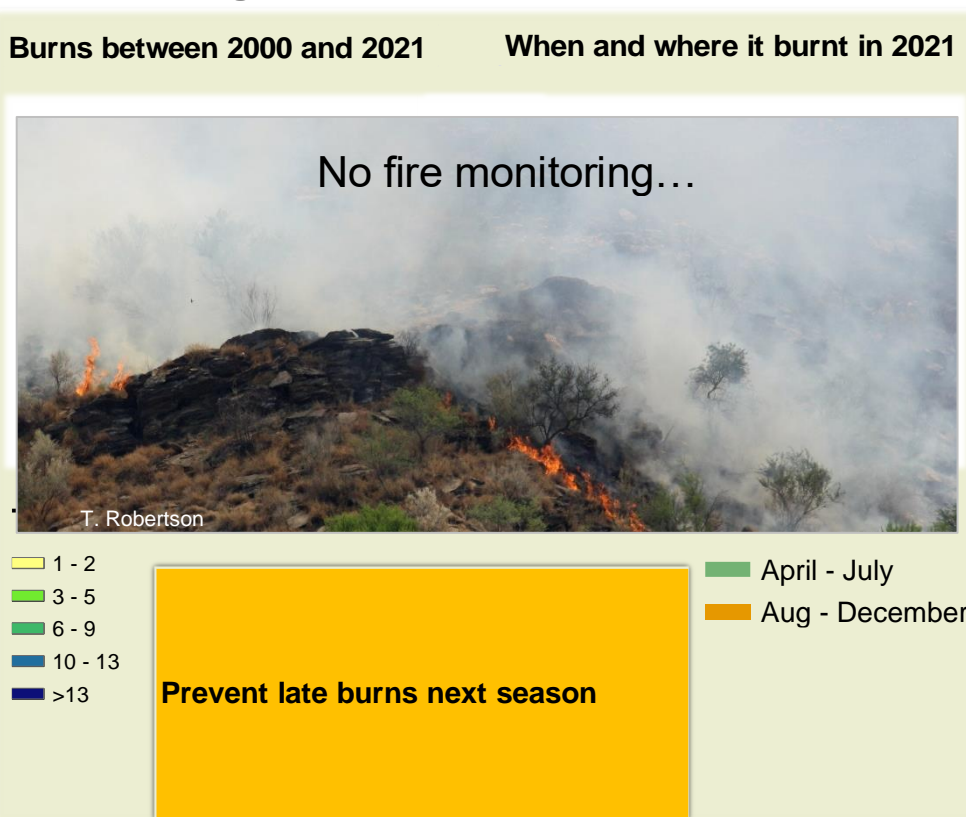

Adapting in response to the current environmental conditions ...

Seasonal trends in rainfall and vegetation (2021 / 2022 Season)

Vegetation cover trend (2000 - 2021)

Vegetation productivity (February to April) 2022

Fire management

Forage availability

Climate and vegetation patterns assist in our understanding of the status of wildlife and livestock in the conservancy for the effective management of these resources.