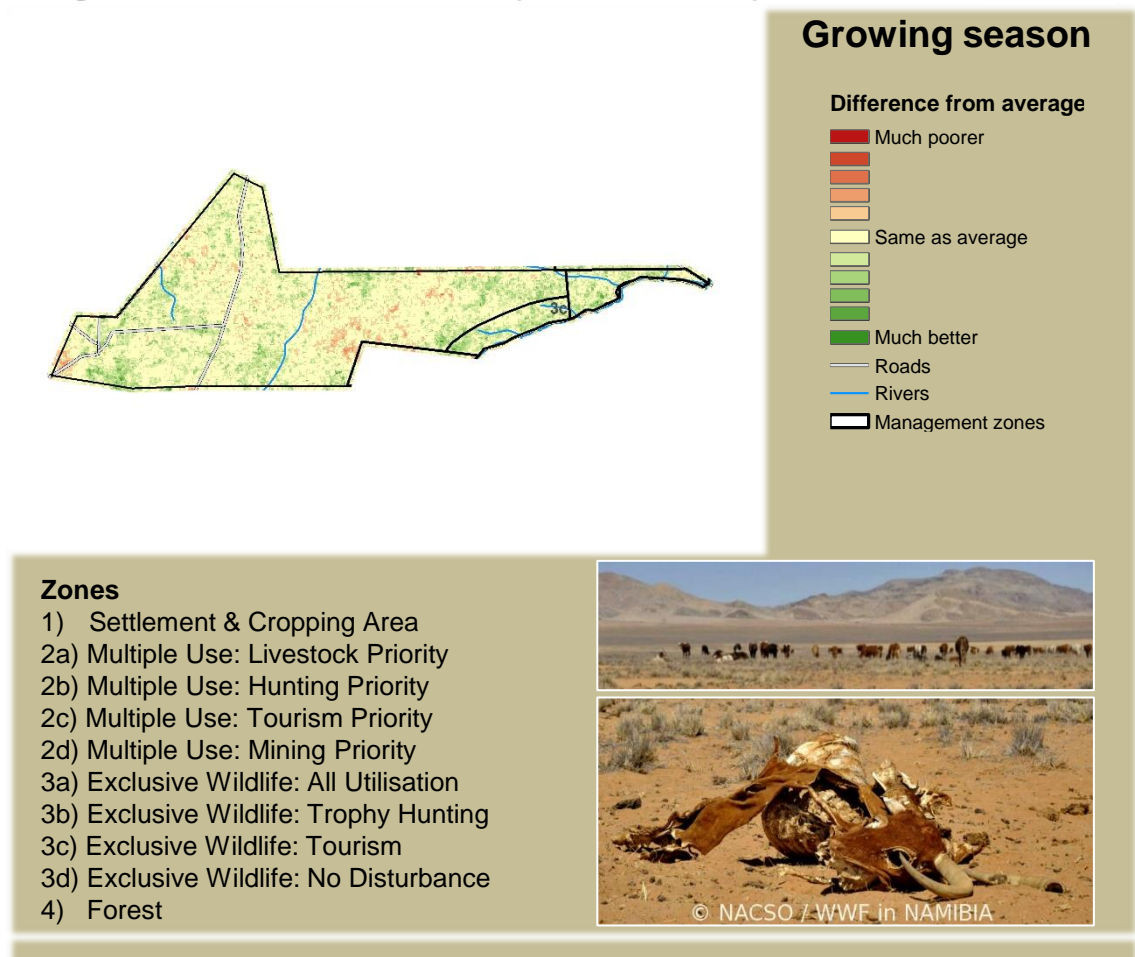

Adapting in response to the current environmental conditions ...

Seasonal trends in rainfall and vegetation (2021 / 2022 Season)

Vegetation cover trend (2000 - 2021)

Vegetation productivity (February to April) 2022

Fire management

Forage availability

Climate and vegetation patterns assist in our understanding of the status of wildlife and livestock in the conservancy for the effective management of these resources.