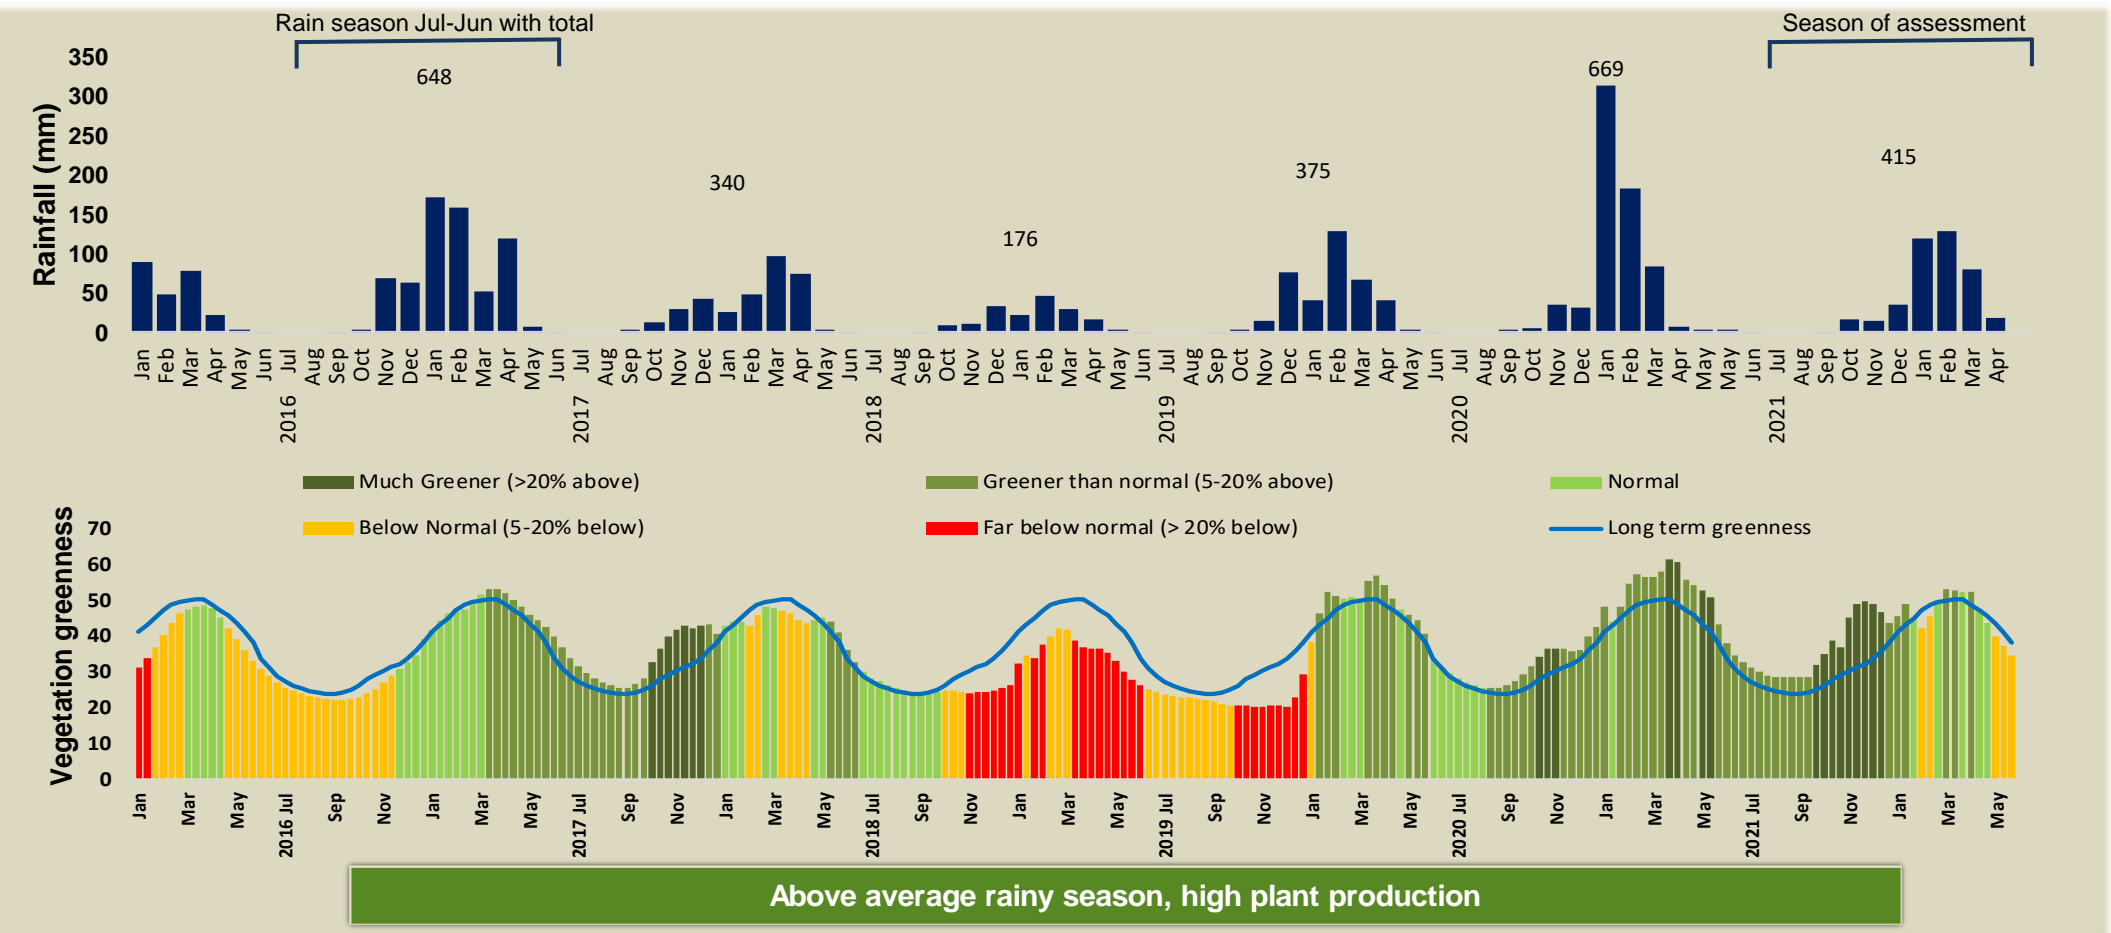

Adapting in response to the current environmental conditions ...

Seasonal trends in rainfall and vegetation (2021 / 2022 Season)

Vegetation cover trend (2000 - 2021)

Vegetation productivity (February to April) 2022

Fire management

Forage availability

Climate and vegetation patterns assist in our understanding of the status of wildlife and livestock in the conservancy for the effective management of these resources.