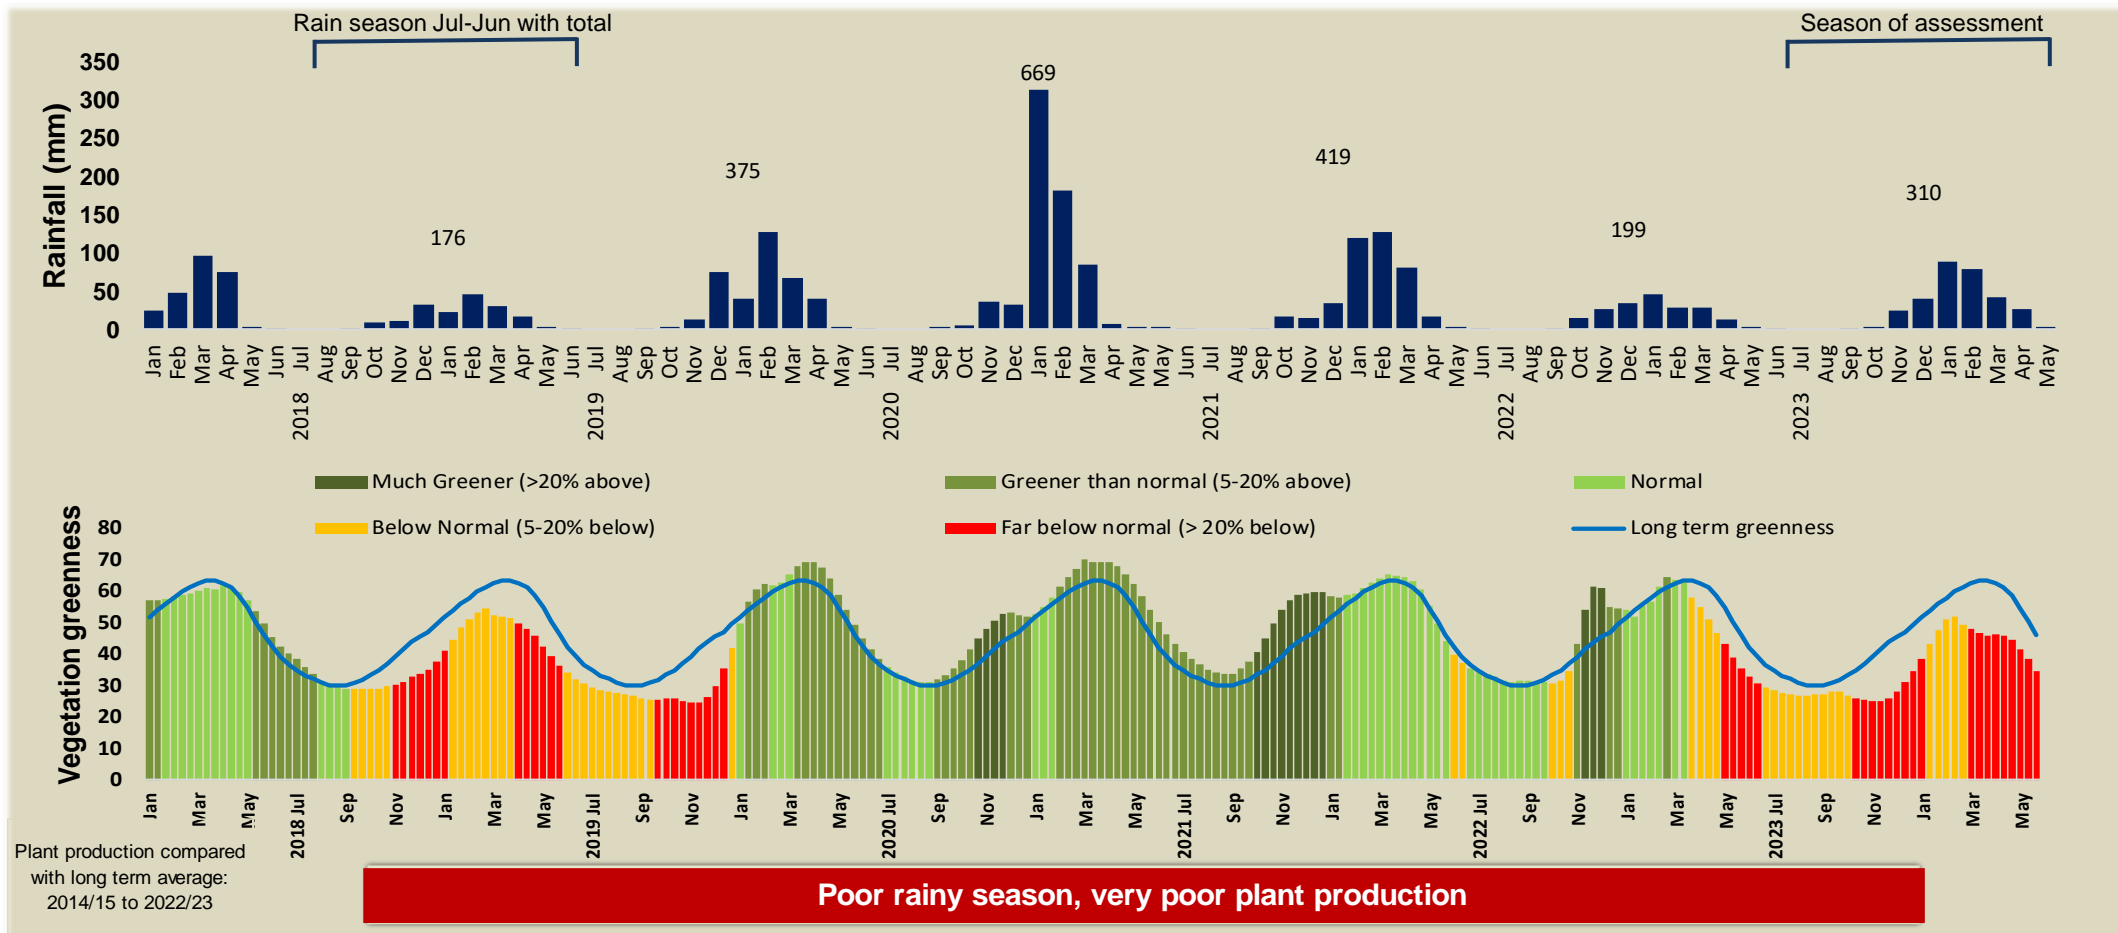

Adapting in response to the current environmental conditions ...

## Seasonal trends in rainfall and vegetation (2023 / 2024 Season)

## Vegetation cover trend (2000 - 2023)

## Vegetation productivity (February to April) 2024