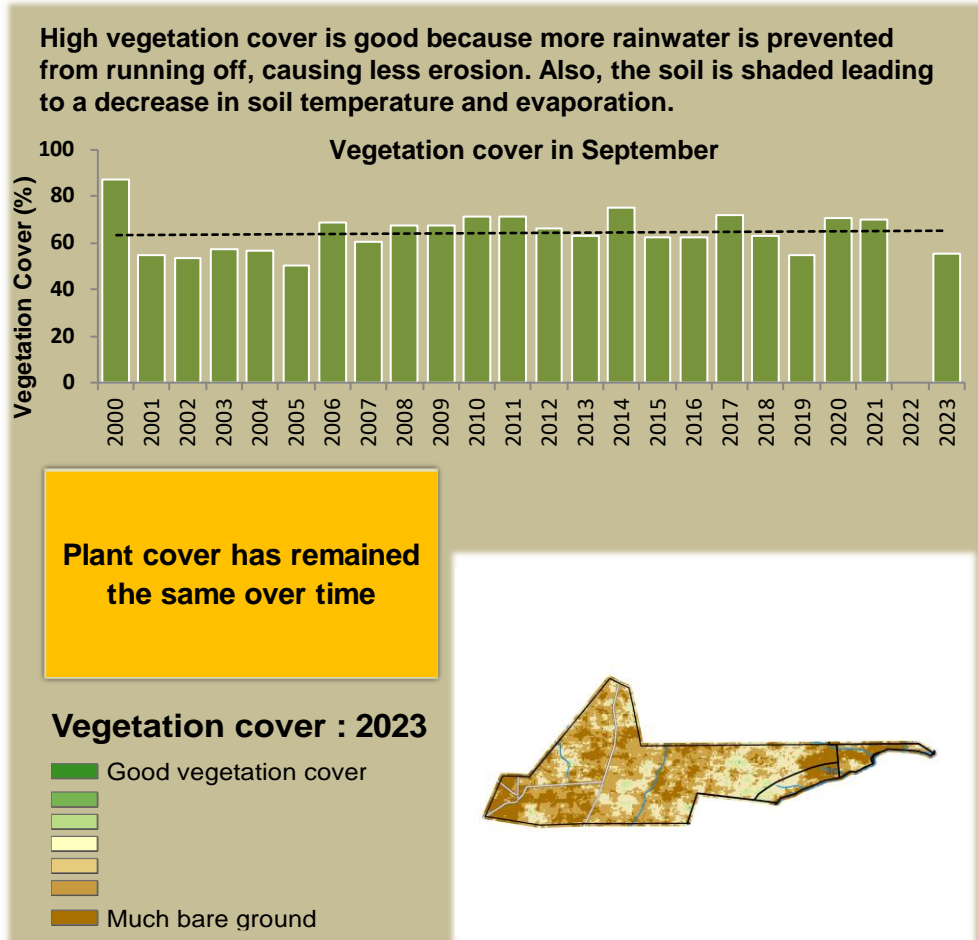

Adapting in response to the current environmental conditions ...

## Seasonal trends in rainfall and vegetation (2023 / 2024 Season)

## Vegetation cover trend (2000 - 2023)

## Vegetation productivity (February to April) 2024