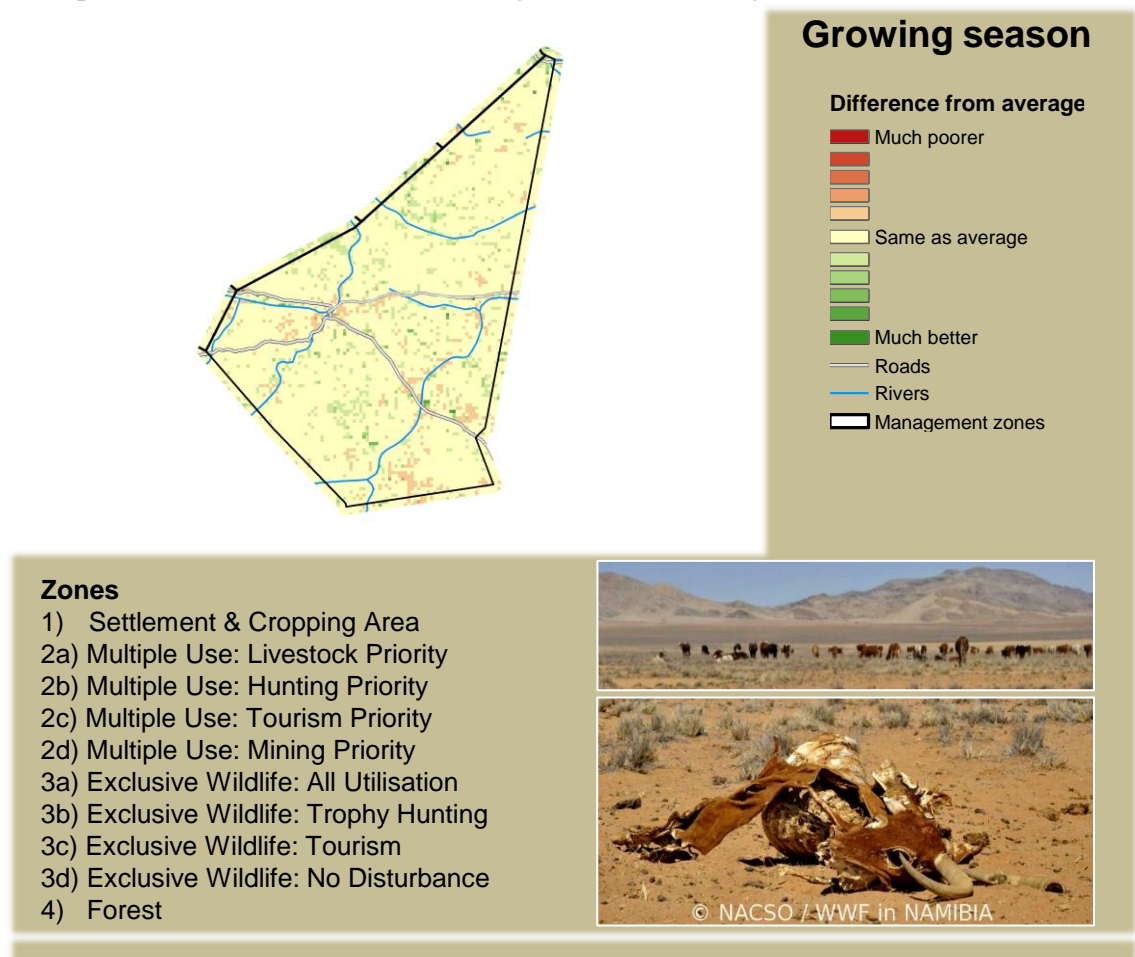

Adapting in response to the current environmental conditions ...

Seasonal trends in rainfall and vegetation (2023 / 2024 Season)

Vegetation cover trend (2000 - 2023)

Vegetation productivity (February to April) 2024

Fire management

Forage availability

Climate and vegetation patterns assist in our understanding of the status of wildlife and livestock in the conservancy for the effective management of these resources.