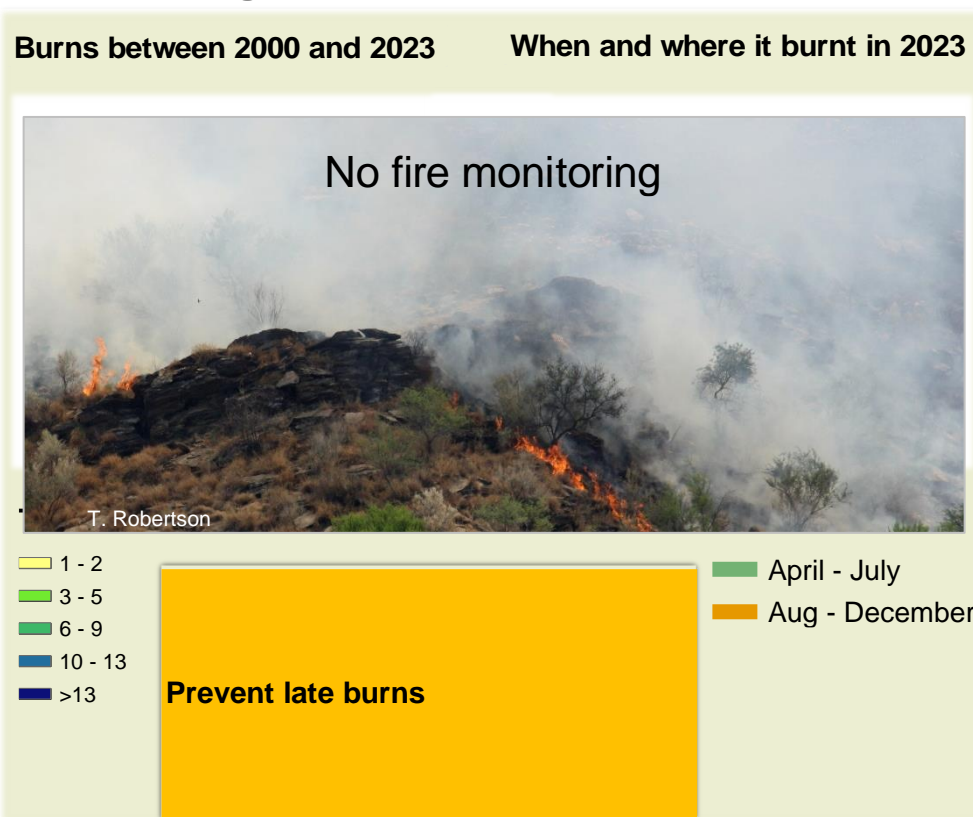

Adapting in response to the current environmental conditions ...

Seasonal trends in rainfall and vegetation (2023 / 2024 Season)

Vegetation cover trend (2000 - 2023)

Vegetation productivity (February to April) 2024

Fire management

Forage availability

Climate and vegetation patterns assist in our understanding of the status of wildlife and livestock in the conservancy for the effective management of these resources.