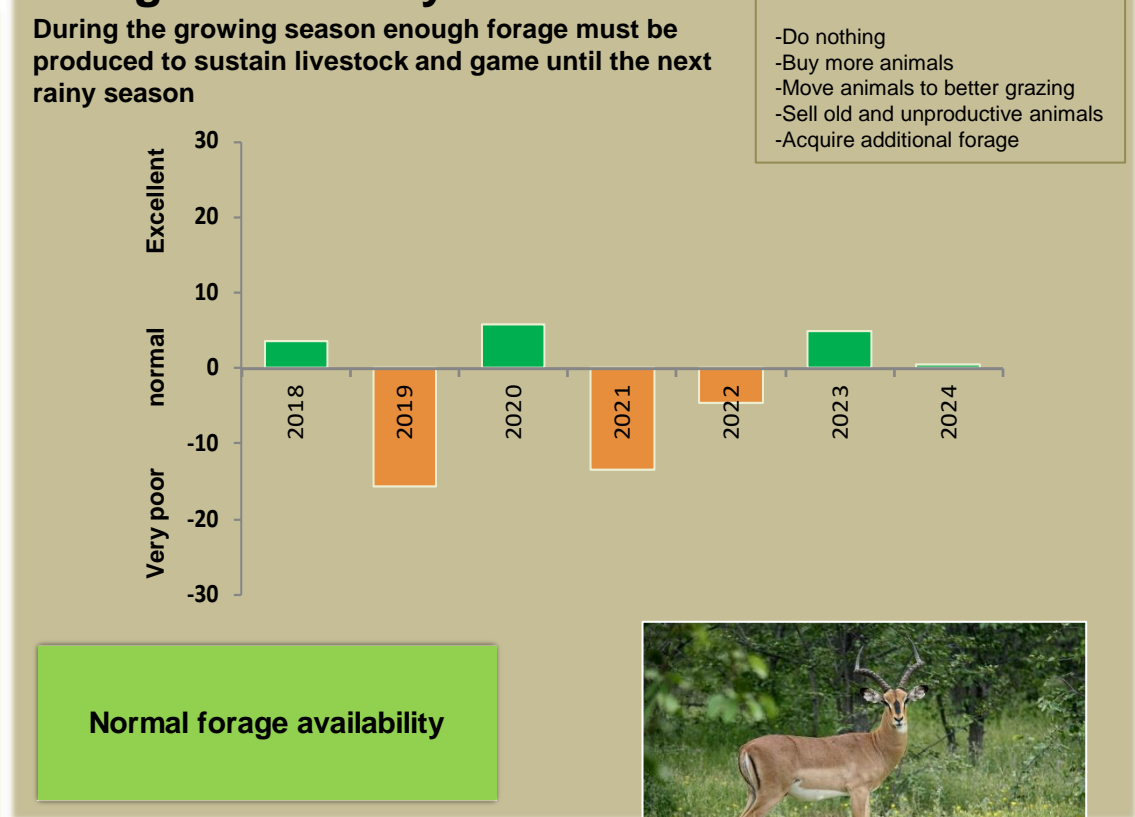

Adapting in response to the current environmental conditions ...

Seasonal trends in rainfall and vegetation (2023 / 2024 Season)

Vegetation cover trend (2000 - 2023)

Vegetation productivity (February to April) 2024

Fire management

Forage availability

Climate and vegetation patterns assist in our understanding of the status of wildlife and livestock in the conservancy for the effective management of these resources.