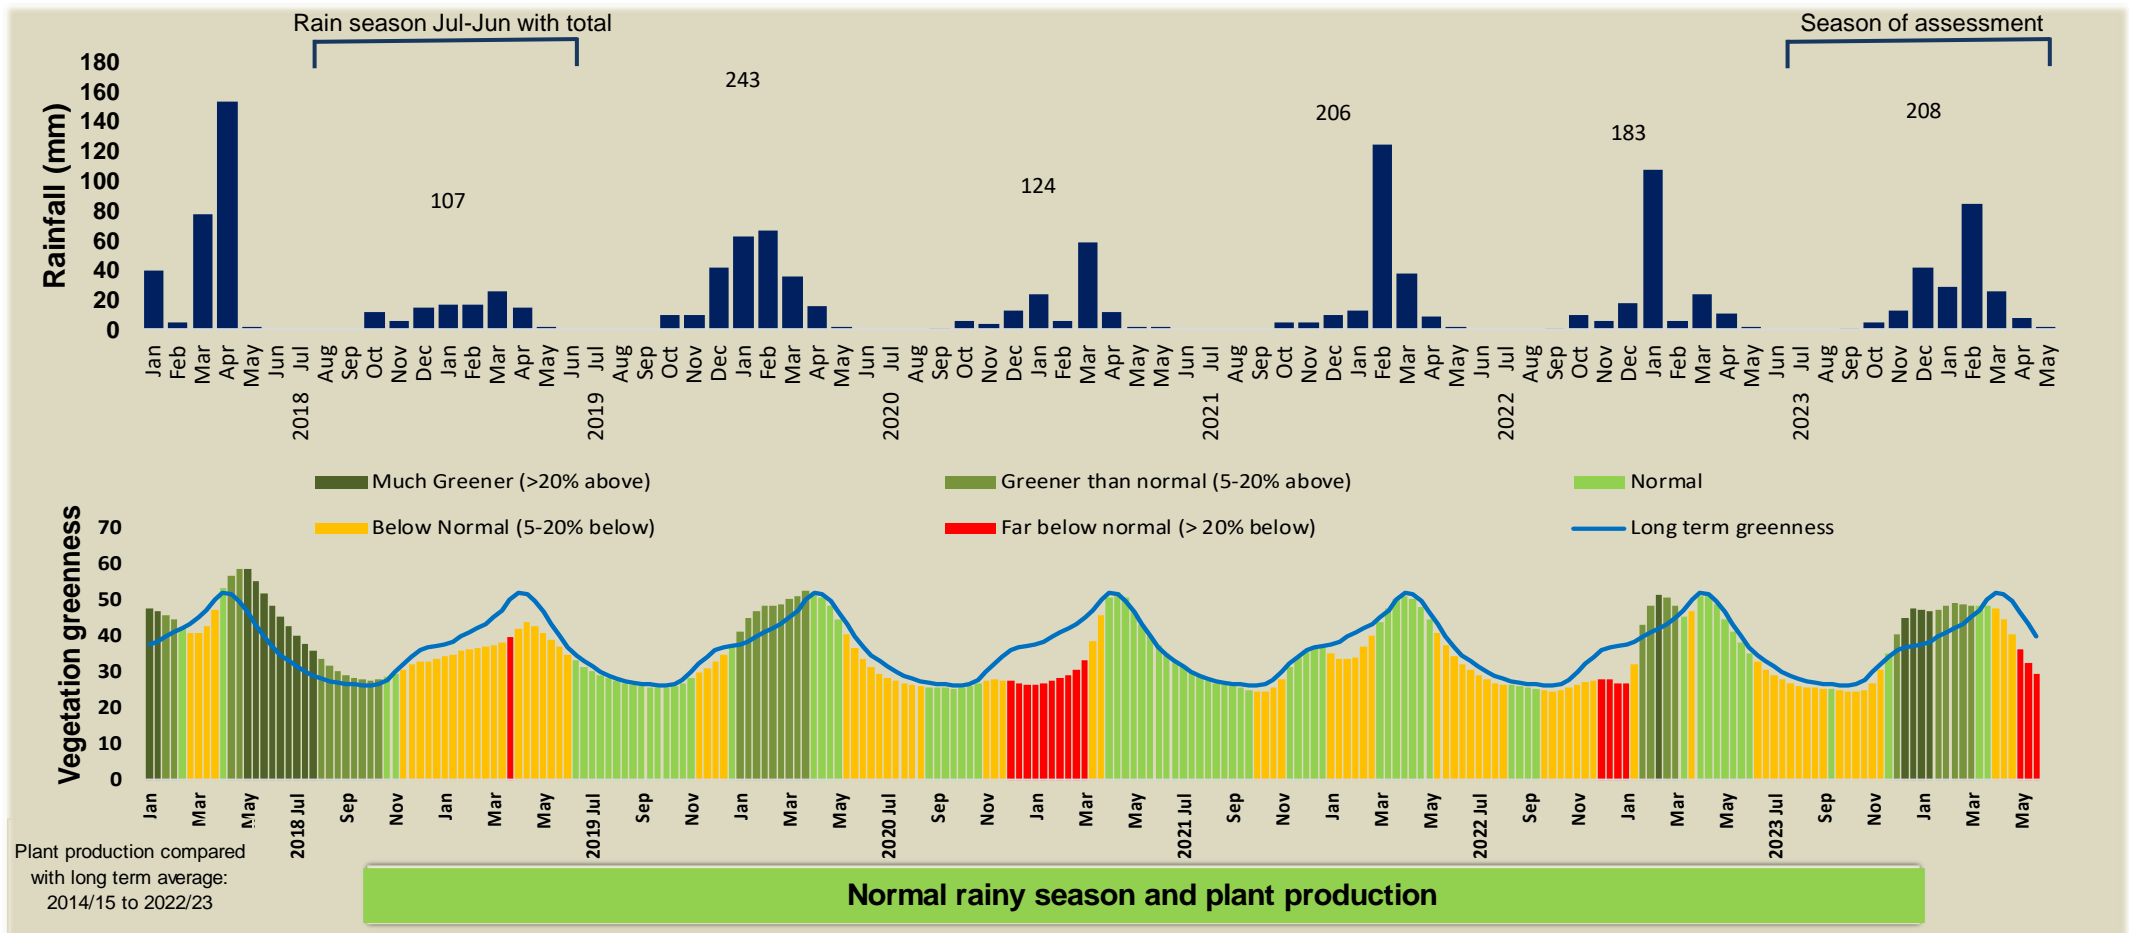

Adapting in response to the current environmental conditions ...

Seasonal trends in rainfall and vegetation (2023 / 2024 Season)

Vegetation cover trend (2000 - 2023)

Vegetation productivity (February to April) 2024

Fire management

Forage availability

Climate and vegetation patterns assist in our understanding of the status of wildlife and livestock in the conservancy for the effective management of these resources.