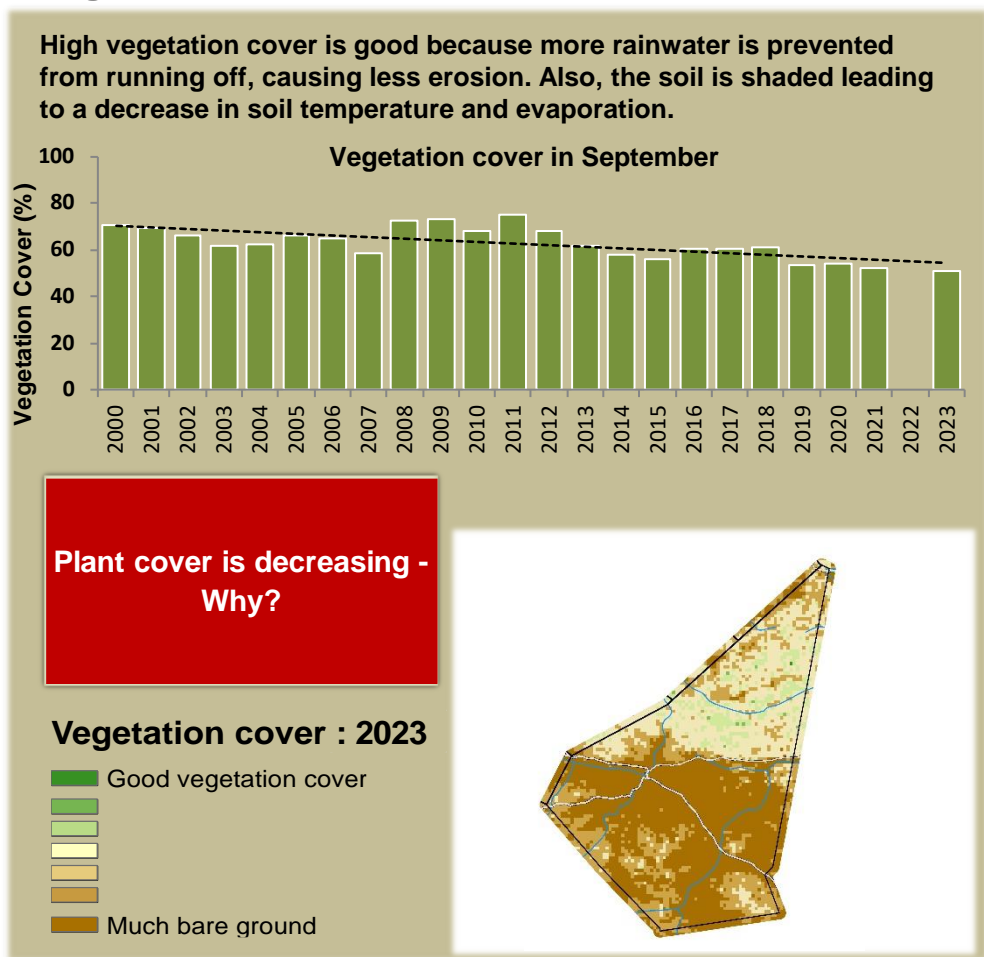

Adapting in response to the current environmental conditions ...

Seasonal trends in rainfall and vegetation (2023 / 2024 Season)

Vegetation cover trend (2000 - 2023)

Vegetation productivity (February to April) 2024

Fire management

Forage availability

Climate and vegetation patterns assist in our understanding of the status of wildlife and livestock in the conservancy for the effective management of these resources.