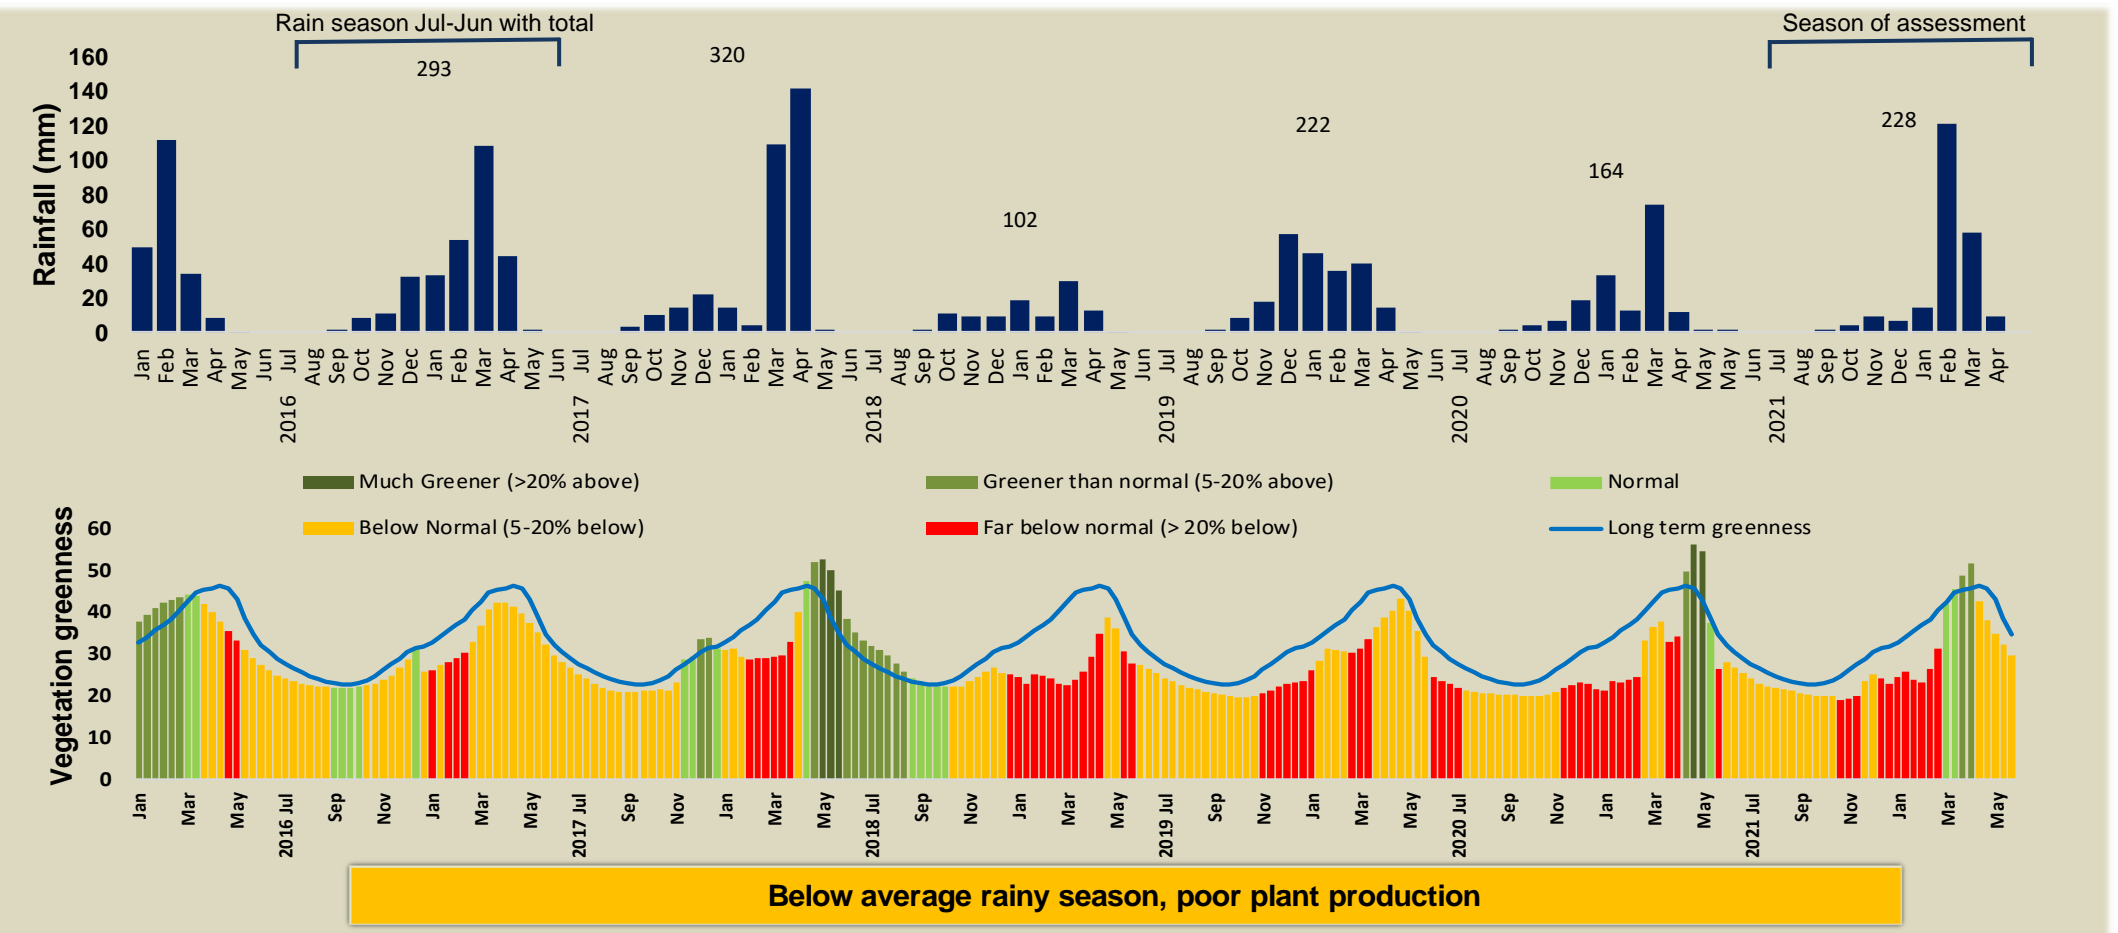

## Seasonal trends in rainfall and vegetation (2021 / 2022 Season)

## Vegetation cover trend (2000 - 2021)

## Vegetation productivity (February to April) 2022