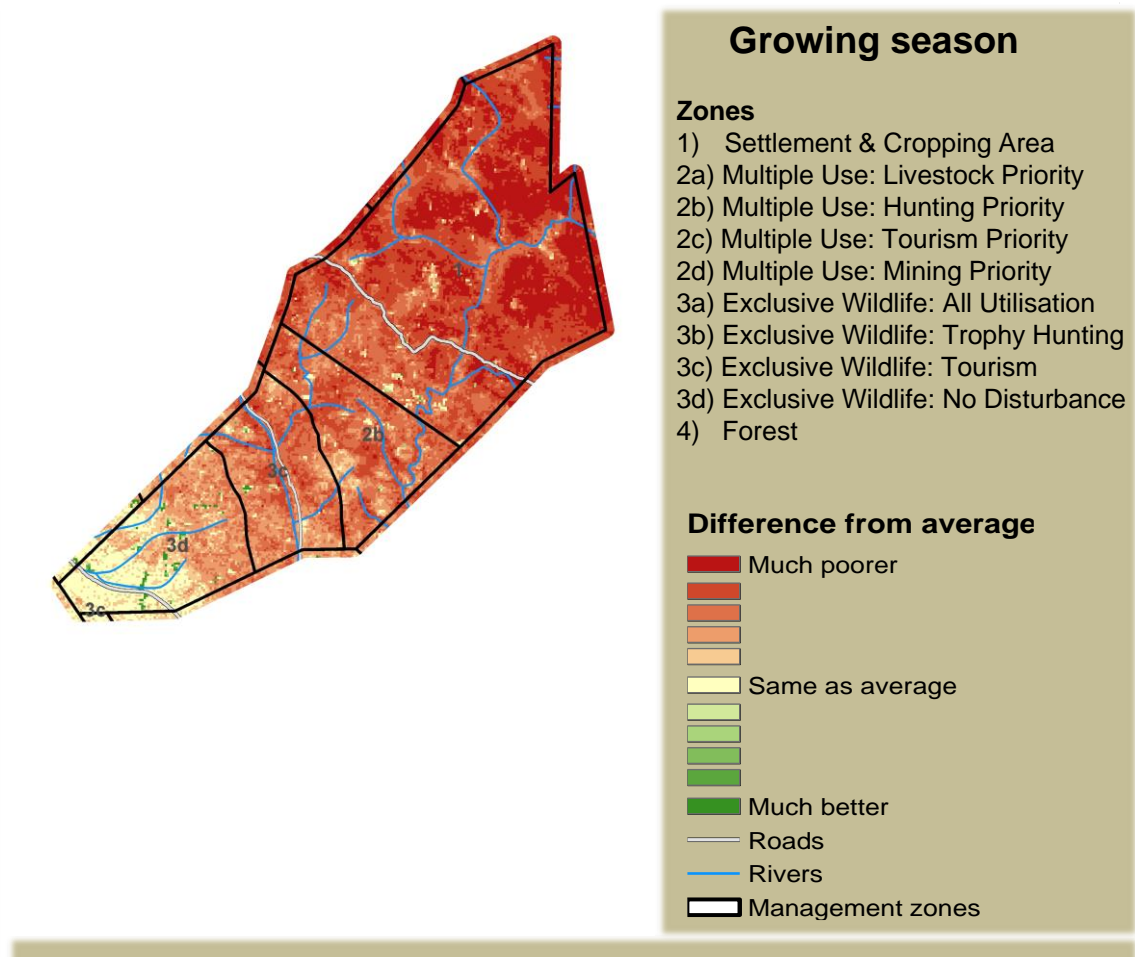

Okondjombo Climate and Vegetation Report

Adapting in response to the current environmental conditions ...

Seasonal trends in rainfall and vegetation (2020 / 2021 Season)

Vegetation cover trend (2000 - 2020)

Vegetation productivity (February to April) 2021

Fire management

Forage availability

Climate and vegetation patterns assist in our understanding of the status of wildlife and livestock in the conservancy for the effective management of these resources.