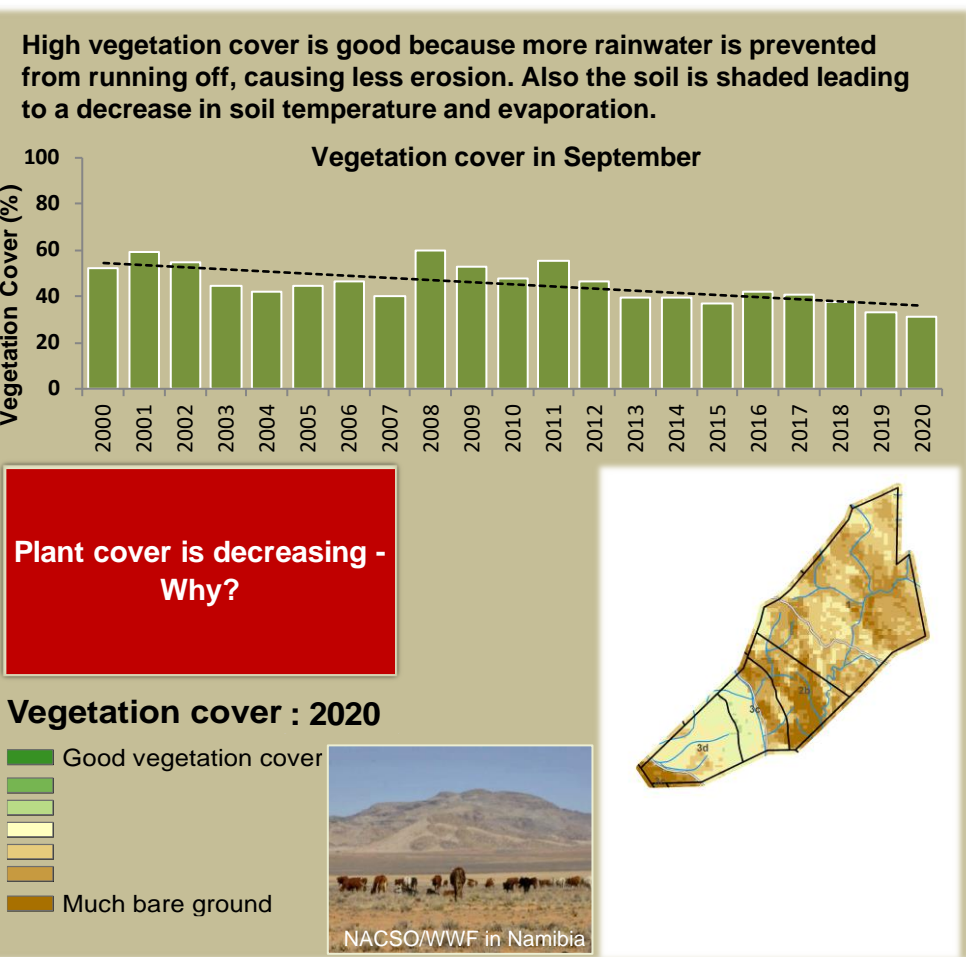

Okondjombo Climate and Vegetation Report

Adapting in response to the current environmental conditions ...

Seasonal trends in rainfall and vegetation (2020 / 2021 Season)

Vegetation cover trend (2000 - 2020)

Vegetation productivity (February to April) 2021

Fire management

Forage availability

Climate and vegetation patterns assist in our understanding of the status of wildlife and livestock in the conservancy for the effective management of these resources.