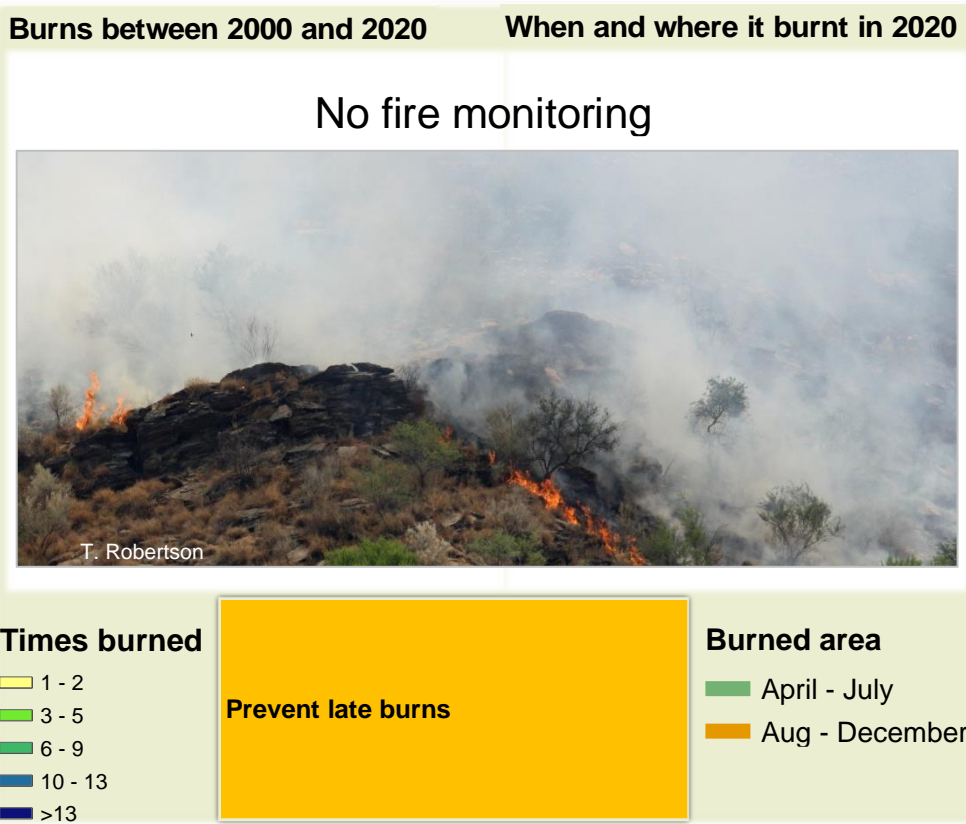

Okondjombo Climate and Vegetation Report

Adapting in response to the current environmental conditions ...

Seasonal trends in rainfall and vegetation (2020 / 2021 Season)

Vegetation cover trend (2000 - 2020)

Vegetation productivity (February to April) 2021

Fire management

Forage availability

Climate and vegetation patterns assist in our understanding of the status of wildlife and livestock in the conservancy for the effective management of these resources.