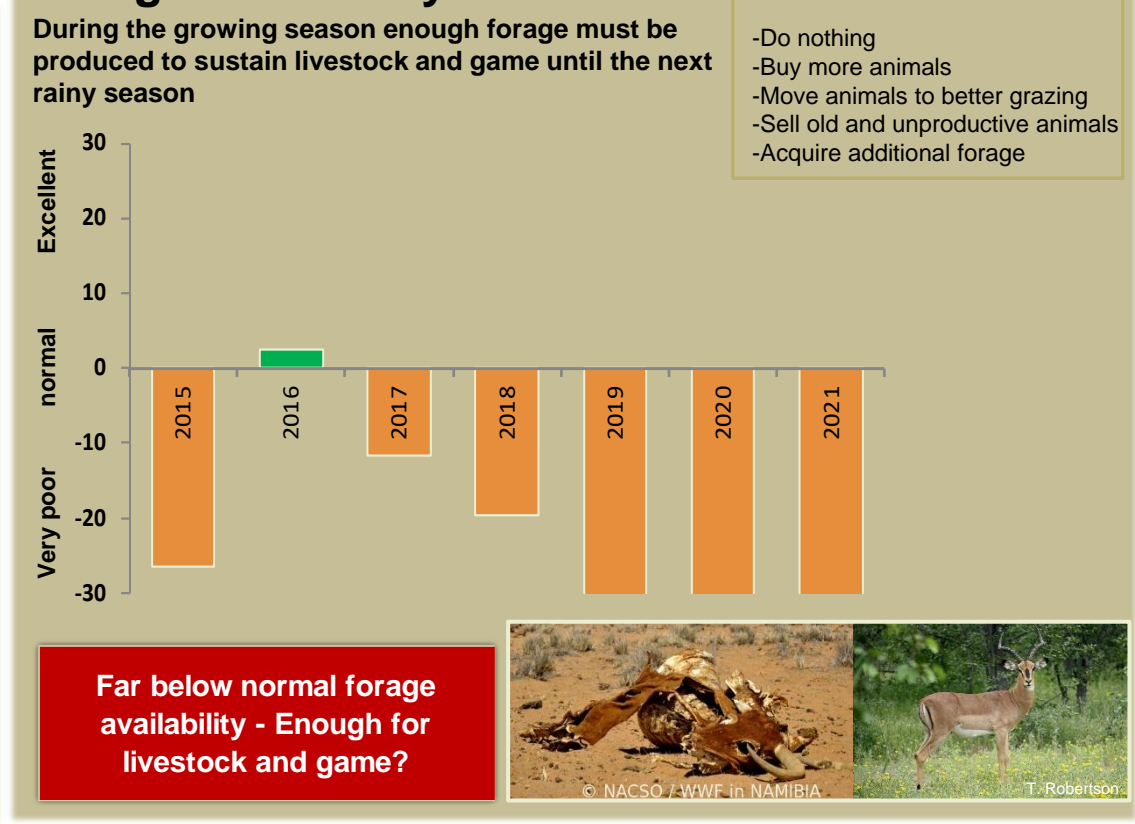

Okondjombo Climate and Vegetation Report

Adapting in response to the current environmental conditions ...

Seasonal trends in rainfall and vegetation (2020 / 2021 Season)

Vegetation cover trend (2000 - 2020)

Vegetation productivity (February to April) 2021

Fire management

Forage availability

Climate and vegetation patterns assist in our understanding of the status of wildlife and livestock in the conservancy for the effective management of these resources.