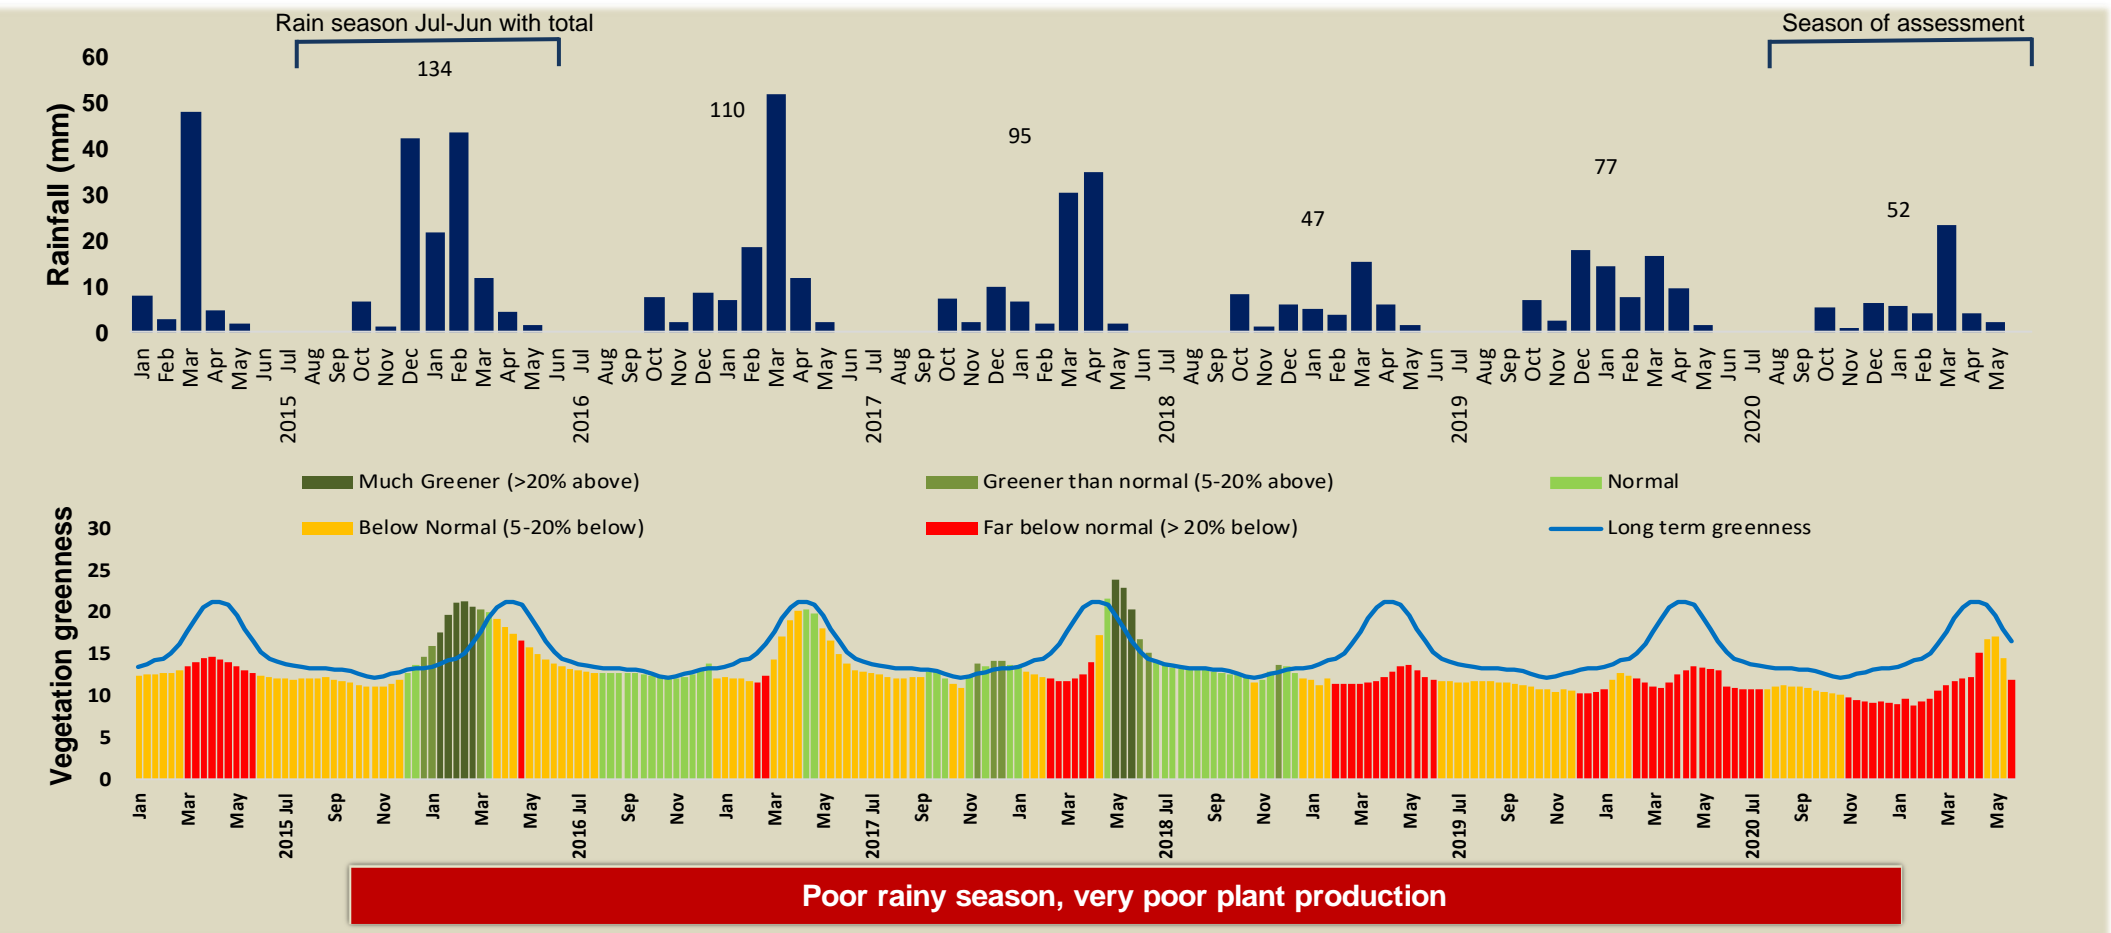

Okondjombo Climate and Vegetation Report

Adapting in response to the current environmental conditions ...

Seasonal trends in rainfall and vegetation (2020 / 2021 Season)

Vegetation cover trend (2000 - 2020)

Vegetation productivity (February to April) 2021

Fire management

Forage availability

Climate and vegetation patterns assist in our understanding of the status of wildlife and livestock in the conservancy for the effective management of these resources.