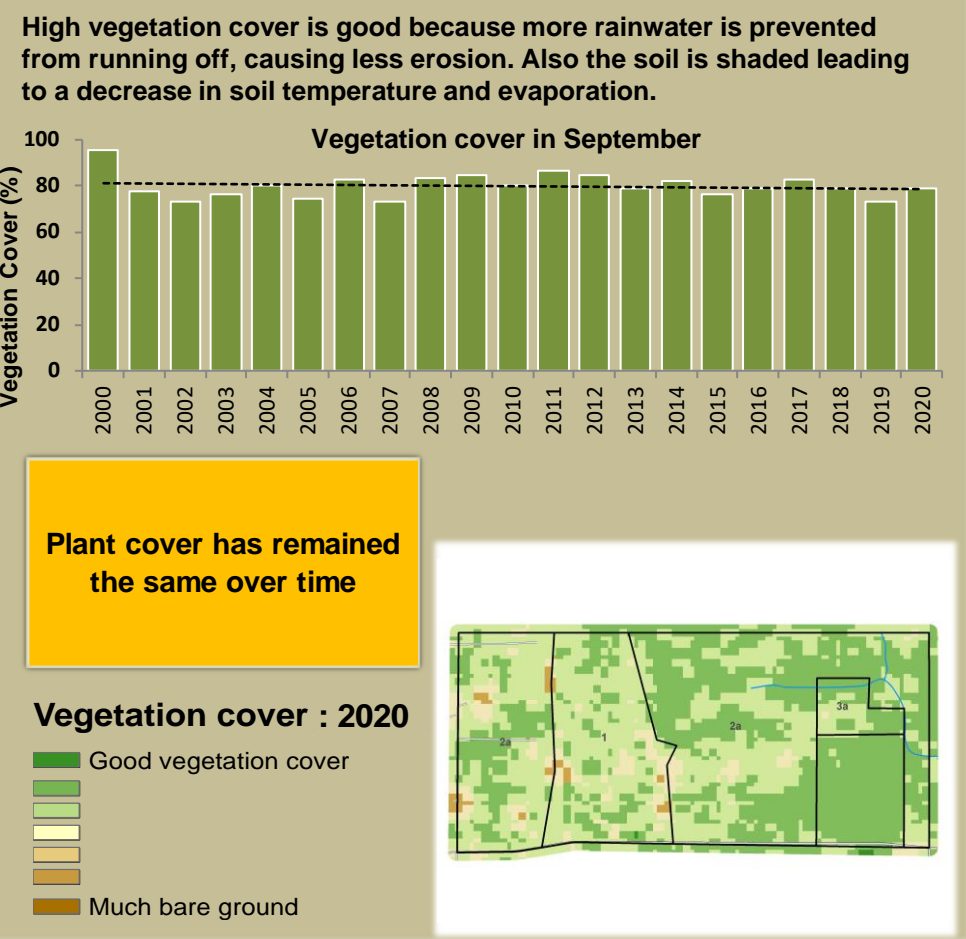

# Okongo Climate and Vegetation Report

Adapting in response to the current environmental conditions ...

## Seasonal trends in rainfall and vegetation (2020 / 2021 Season)

## Vegetation cover trend (2000 - 2020)

## Vegetation productivity (February to April) 2021