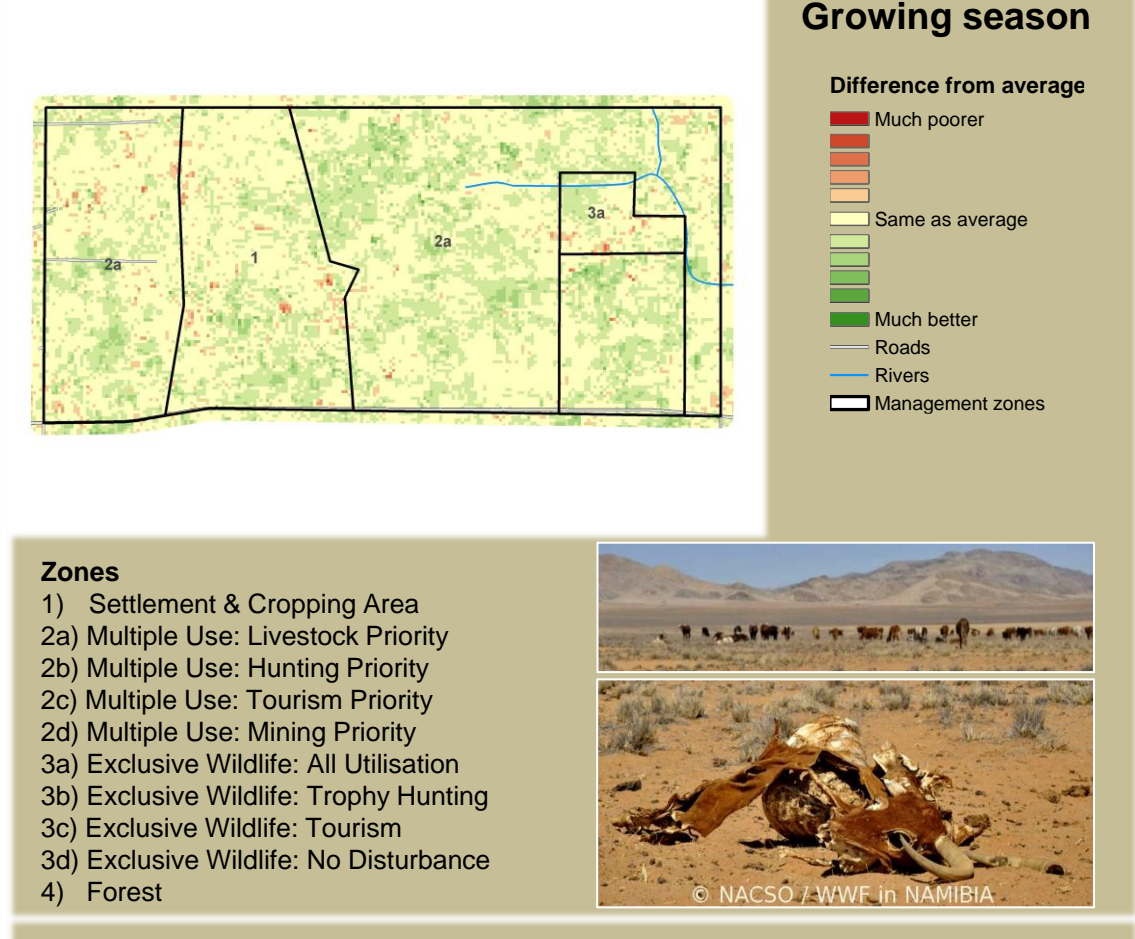

# Okongo Climate and Vegetation Report

Adapting in response to the current environmental conditions ...

## Seasonal trends in rainfall and vegetation (2020 / 2021 Season)

## Vegetation cover trend (2000 - 2020)

## Vegetation productivity (February to April) 2021