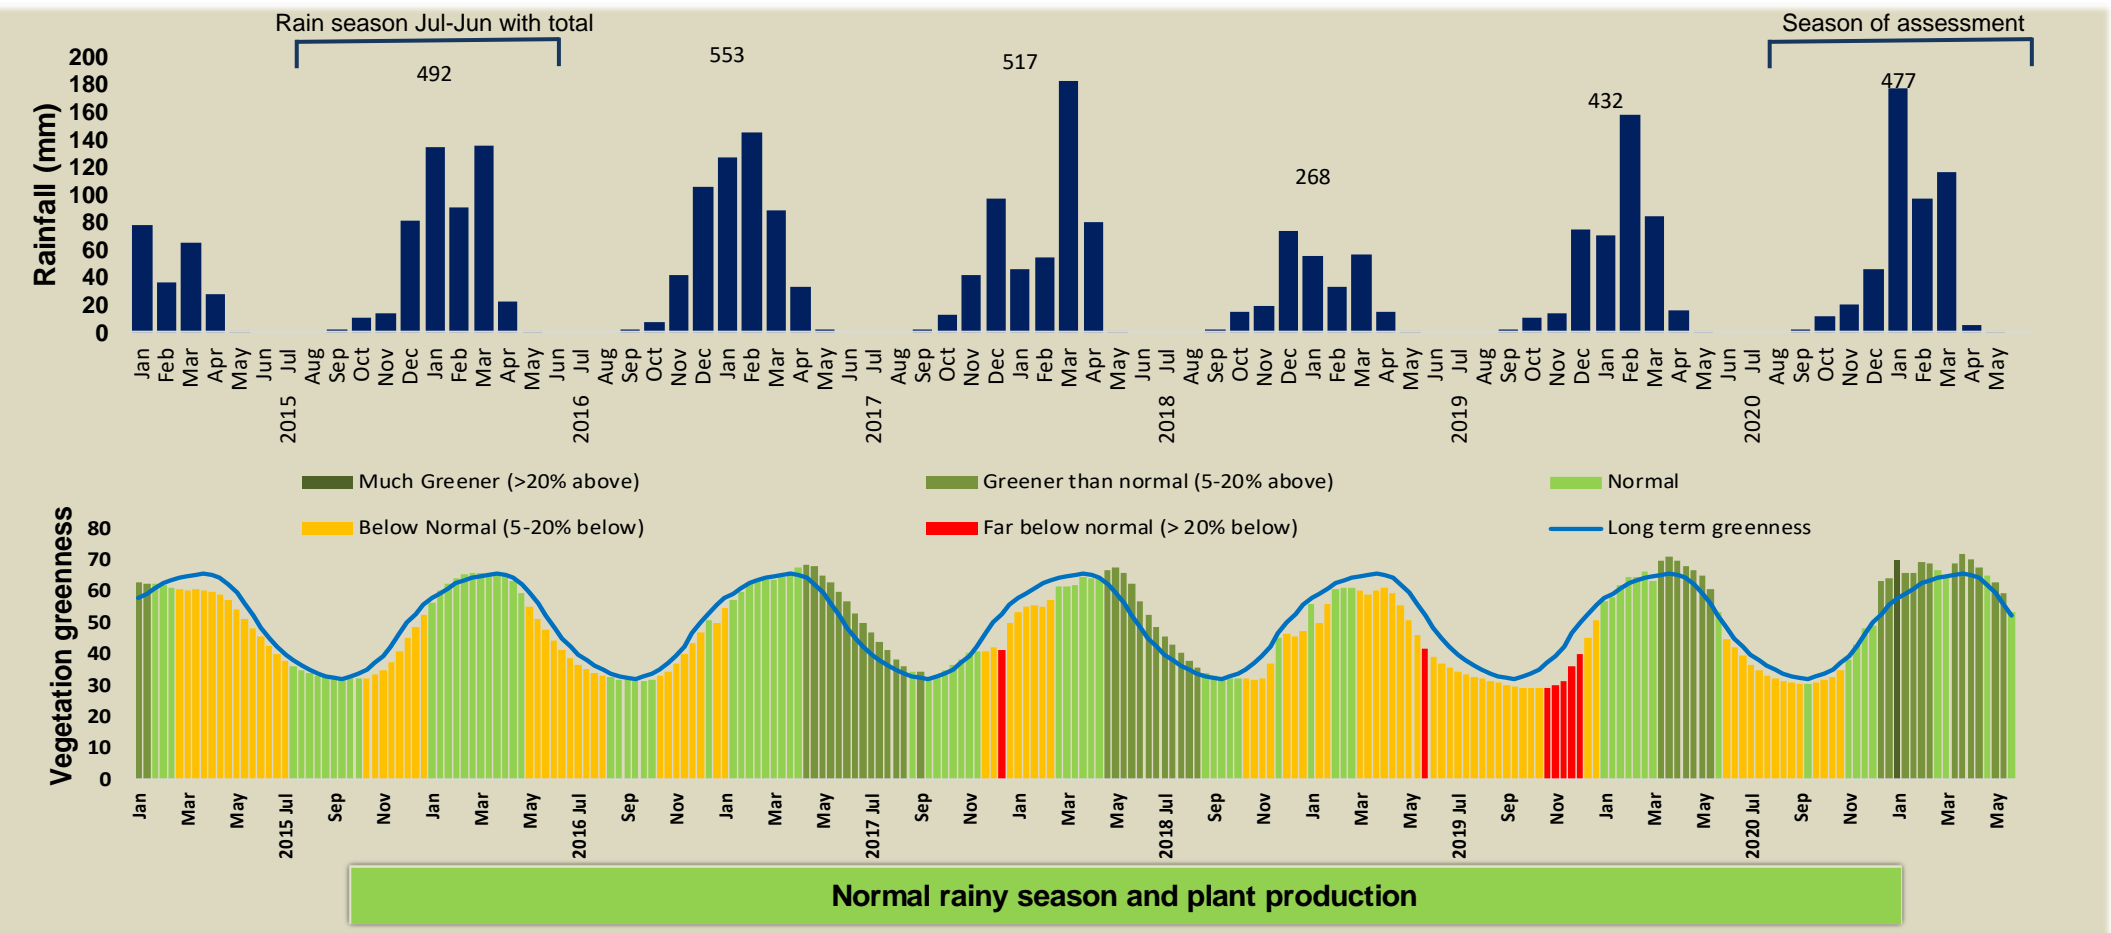

# Okongo Climate and Vegetation Report

Adapting in response to the current environmental conditions ...

## Seasonal trends in rainfall and vegetation (2020 / 2021 Season)

## Vegetation cover trend (2000 - 2020)

## Vegetation productivity (February to April) 2021