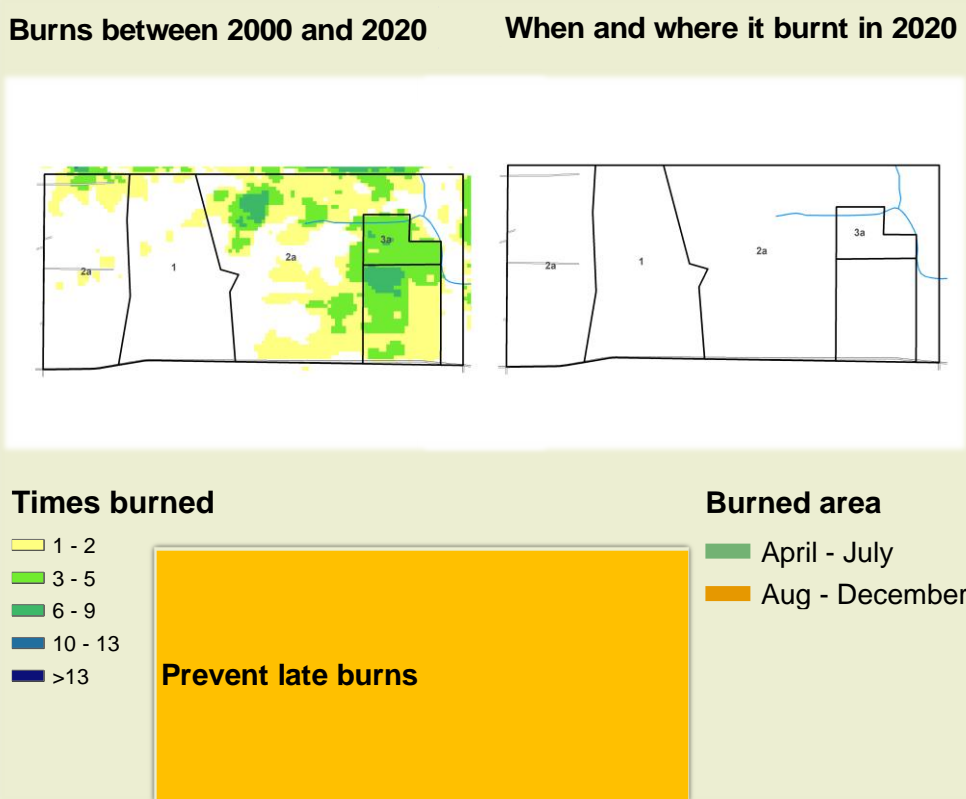

Fire management