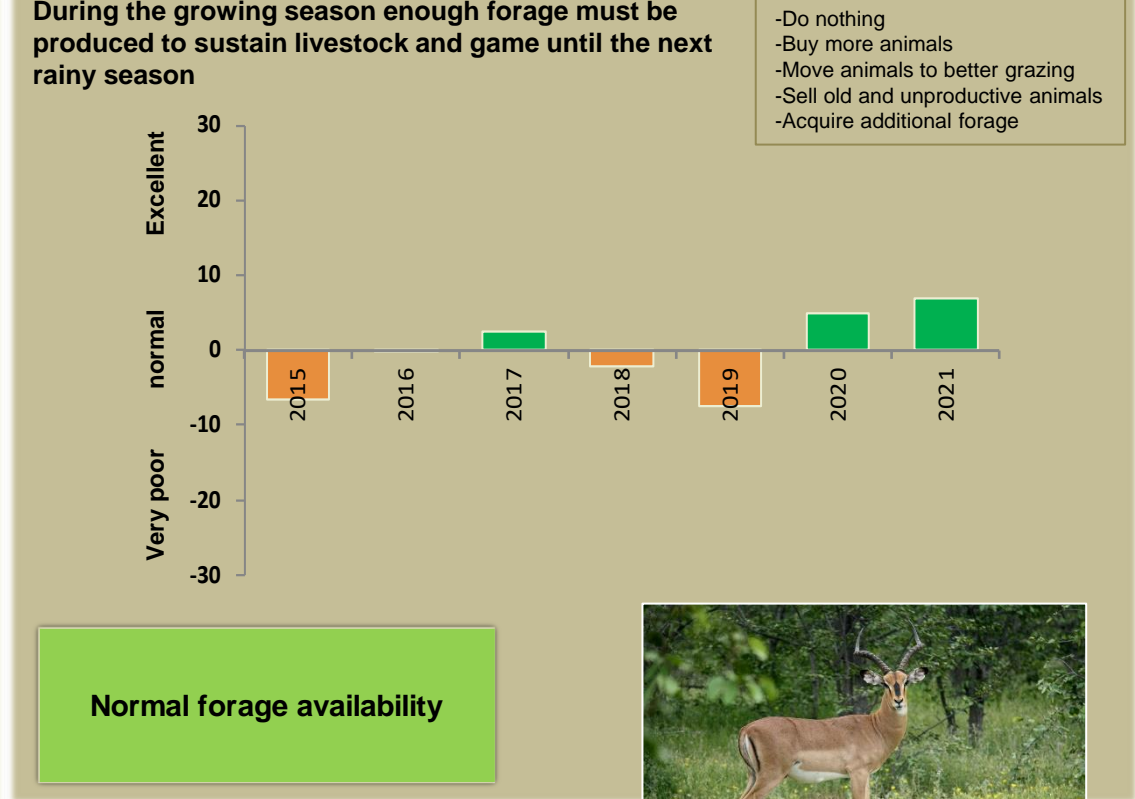

Forage availability

Climate and vegetation patterns assist in our understanding of the status of wildlife and livestock in the conservancy for the effective management of these resources.