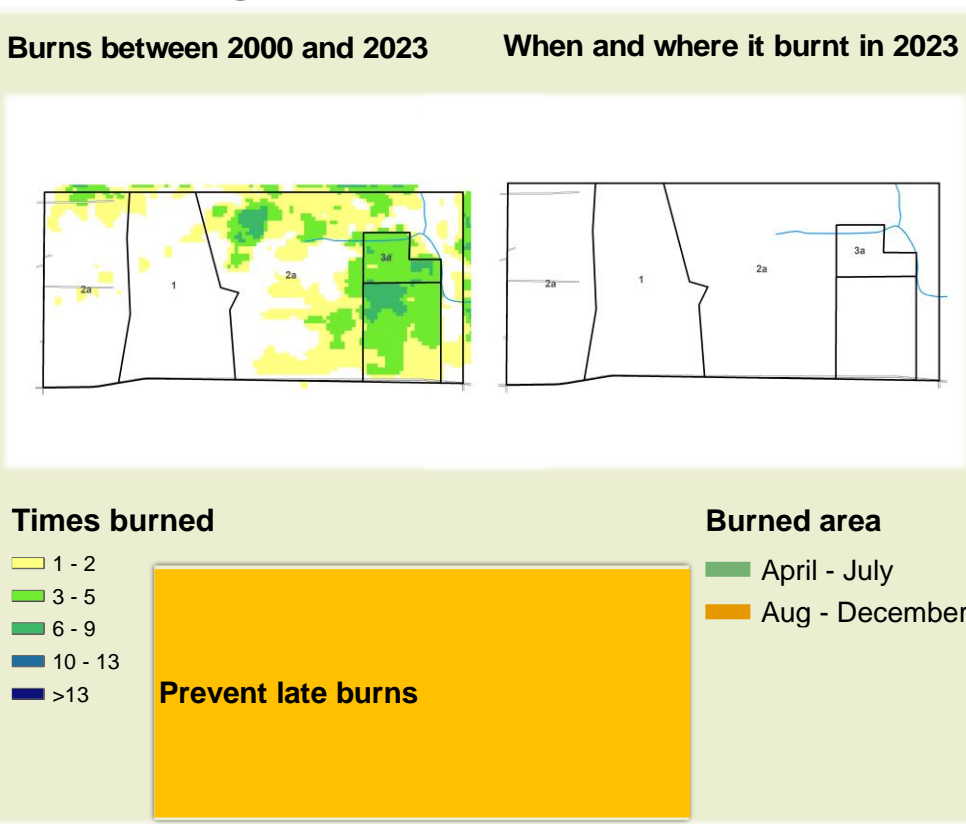

Fire management