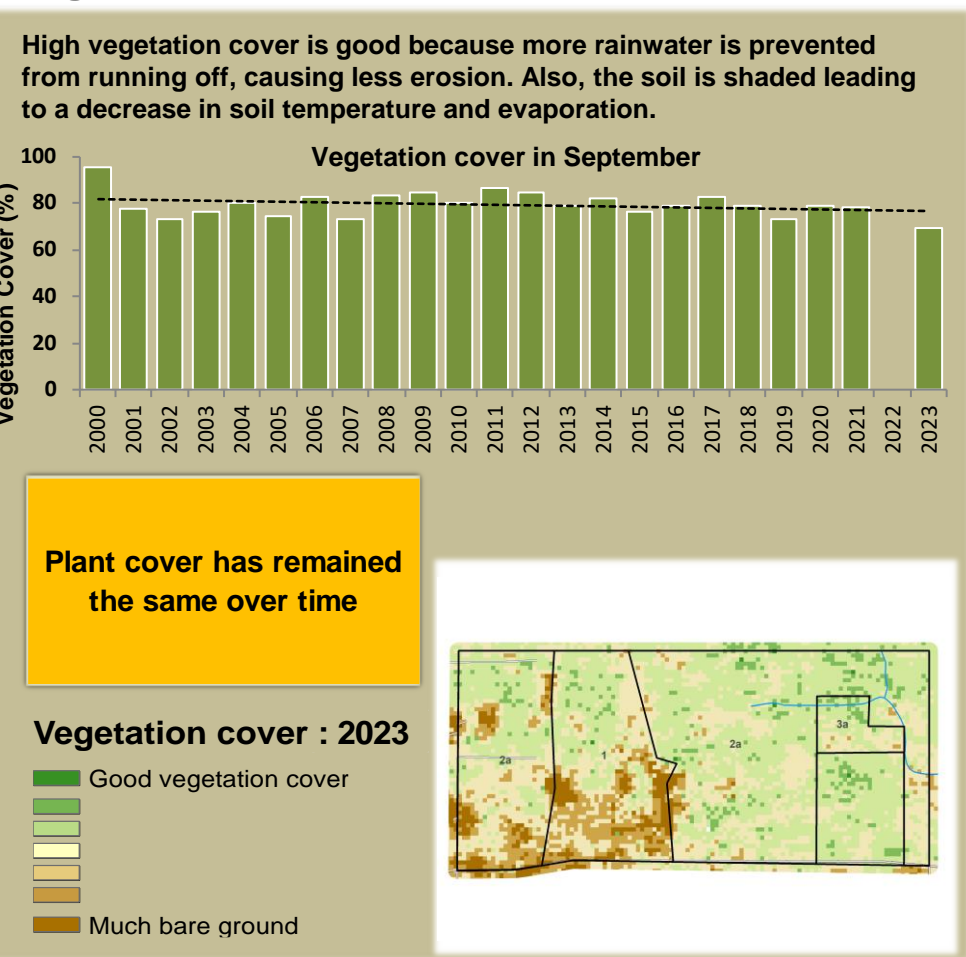

# Okongo Climate and Vegetation Report

Adapting in response to the current environmental conditions ...

## Seasonal trends in rainfall and vegetation (2023 / 2024 Season)

## Vegetation cover trend (2000 - 2023)

## Vegetation productivity (February to April) 2024