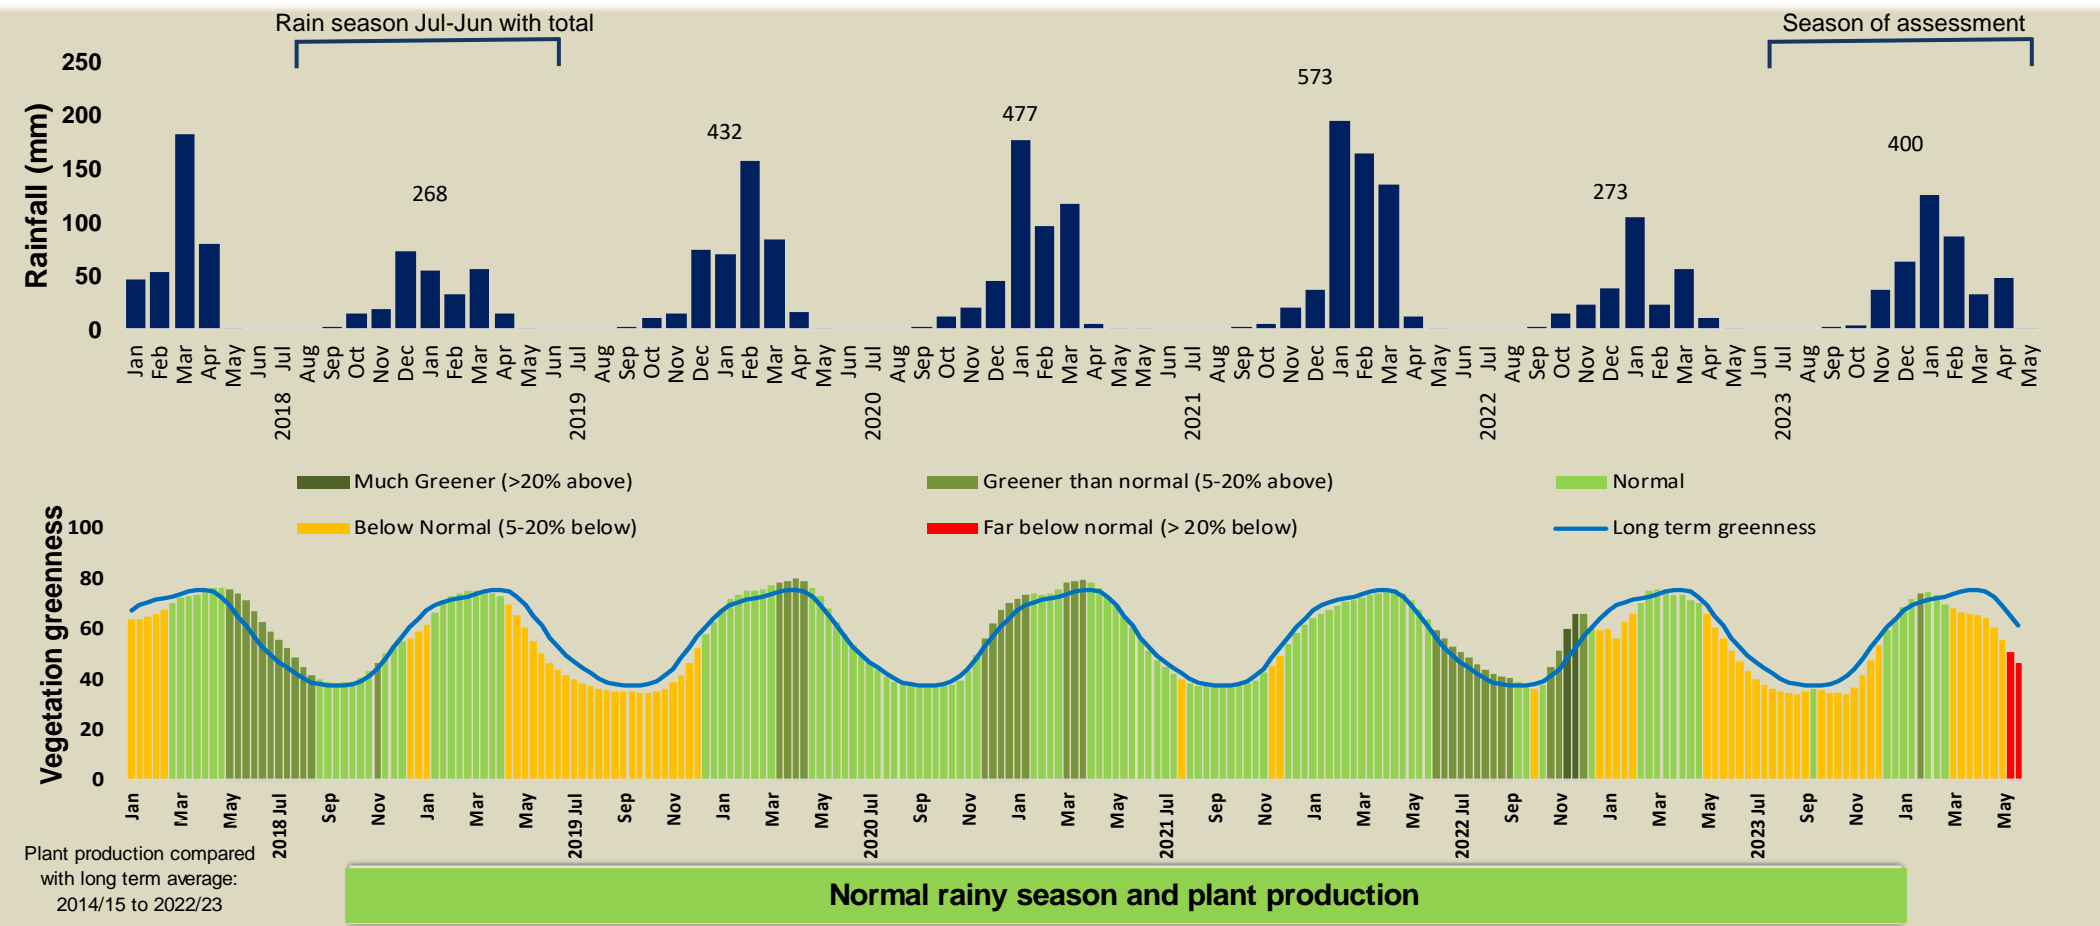

# Okongo Climate and Vegetation Report

Adapting in response to the current environmental conditions ...

## Seasonal trends in rainfall and vegetation (2023 / 2024 Season)

## Vegetation cover trend (2000 - 2023)

## Vegetation productivity (February to April) 2024