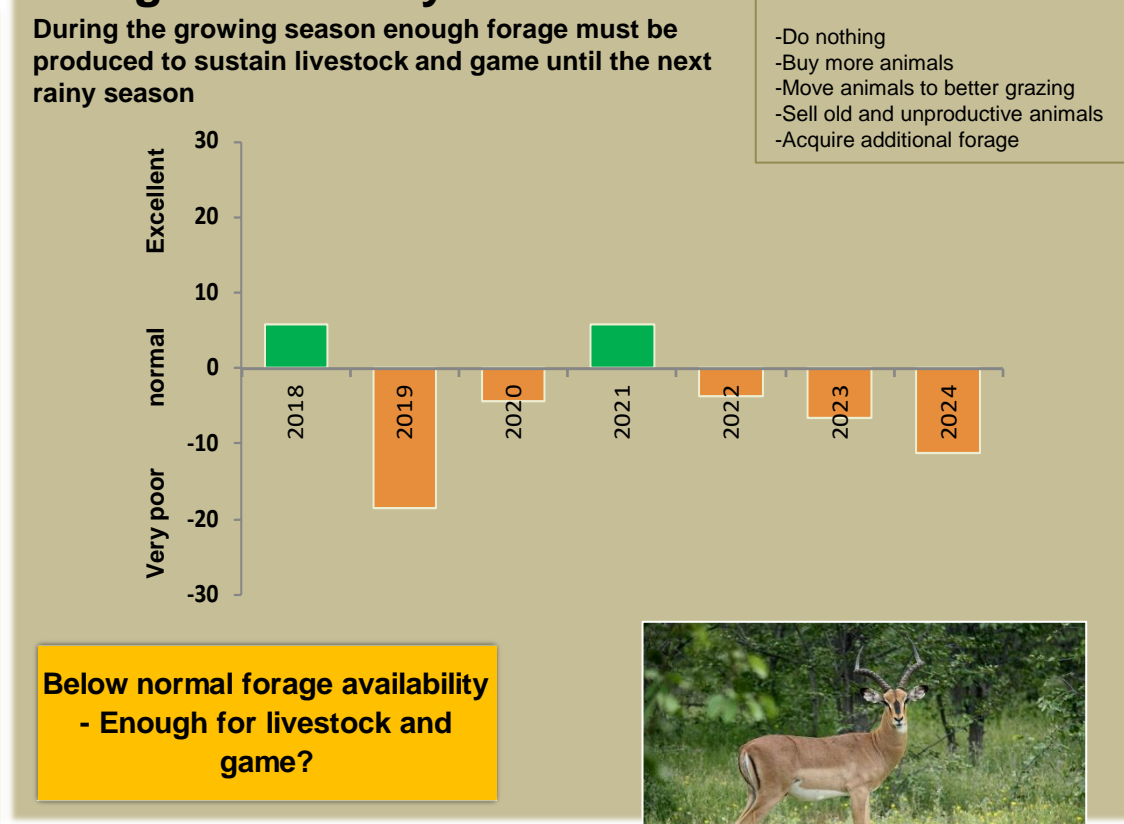

Adapting in response to the current environmental conditions ...

Seasonal trends in rainfall and vegetation (2023 / 2024 Season)

Vegetation cover trend (2000 - 2023)

Vegetation productivity (February to April) 2024

Fire management

Forage availability

Climate and vegetation patterns assist in our understanding of the status of wildlife and livestock in the conservancy for the effective management of these resources.