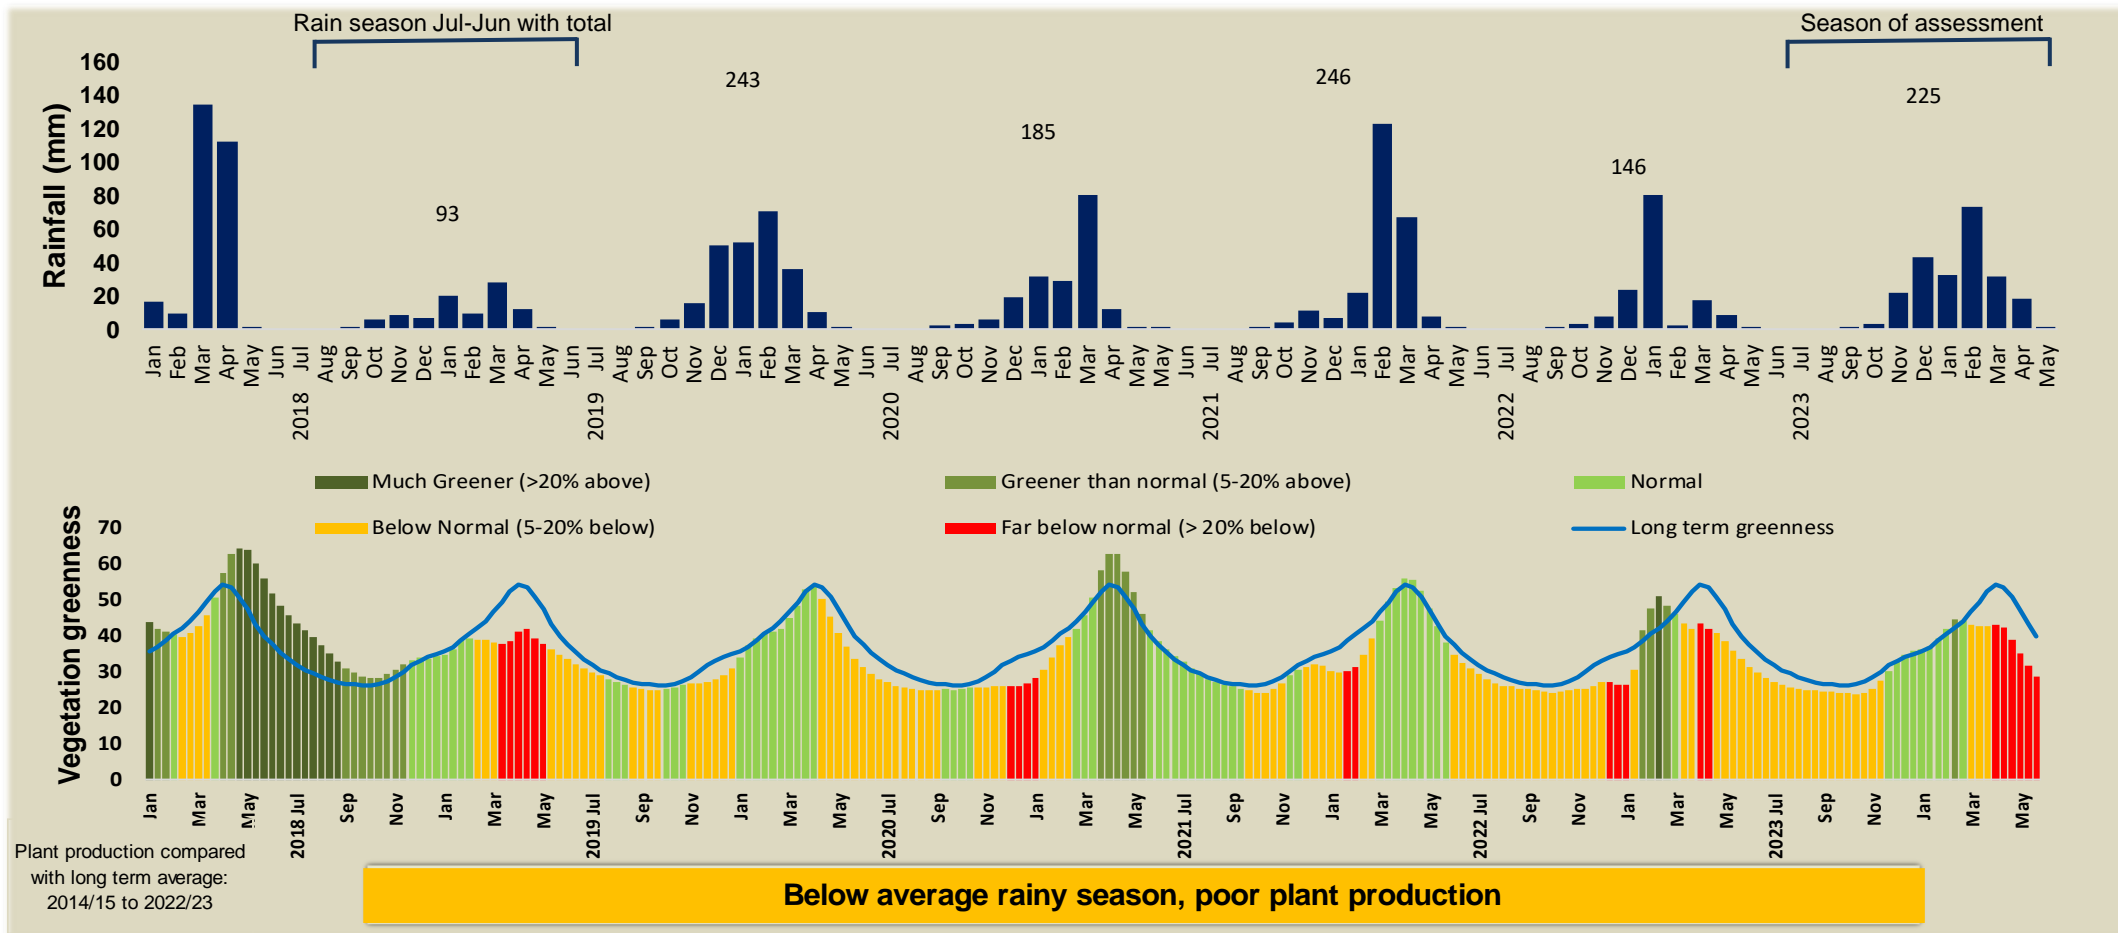

Adapting in response to the current environmental conditions ...

Seasonal trends in rainfall and vegetation (2023 / 2024 Season)

Vegetation cover trend (2000 - 2023)

Vegetation productivity (February to April) 2024

Fire management

Forage availability

Climate and vegetation patterns assist in our understanding of the status of wildlife and livestock in the conservancy for the effective management of these resources.