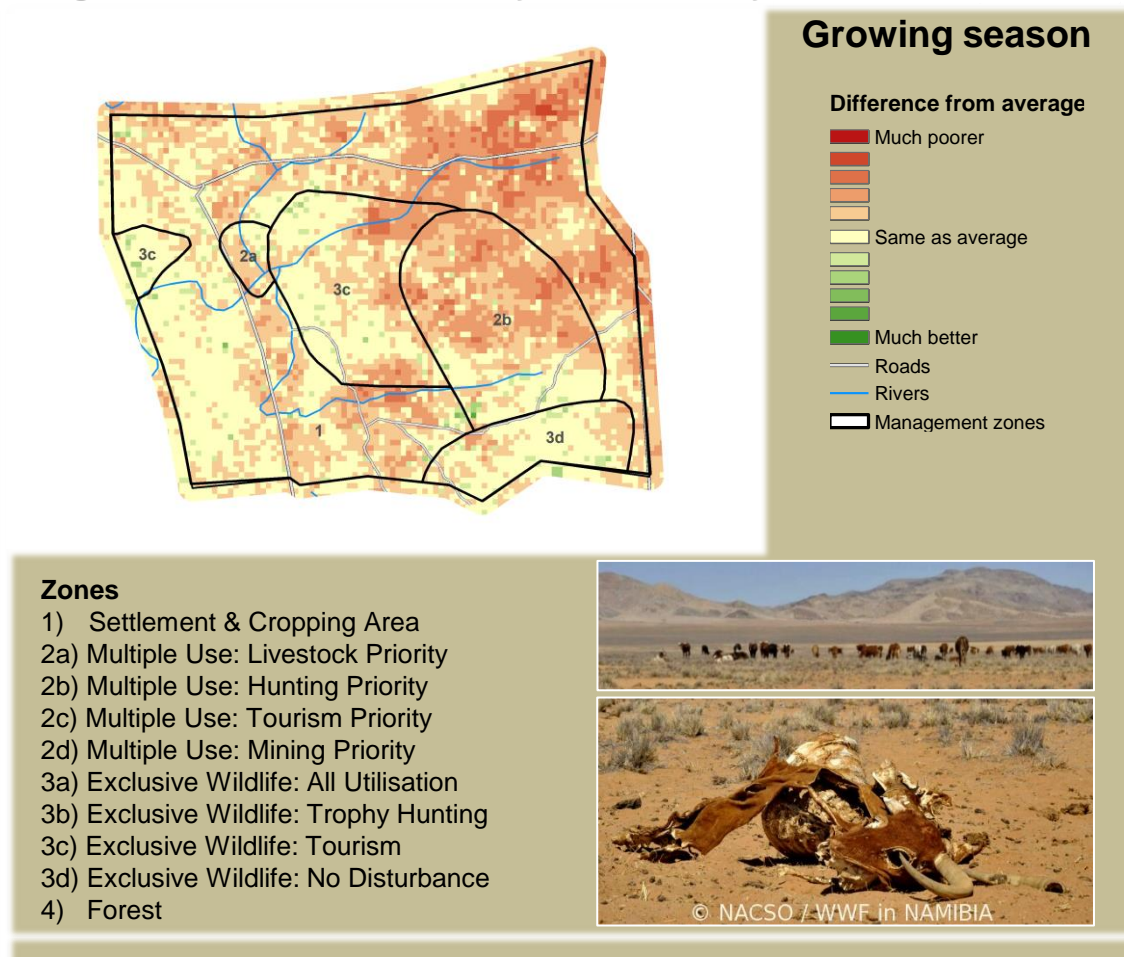

Adapting in response to the current environmental conditions ...

Seasonal trends in rainfall and vegetation (2023 / 2024 Season)

Vegetation cover trend (2000 - 2023)

Vegetation productivity (February to April) 2024

Fire management

Forage availability

Climate and vegetation patterns assist in our understanding of the status of wildlife and livestock in the conservancy for the effective management of these resources.