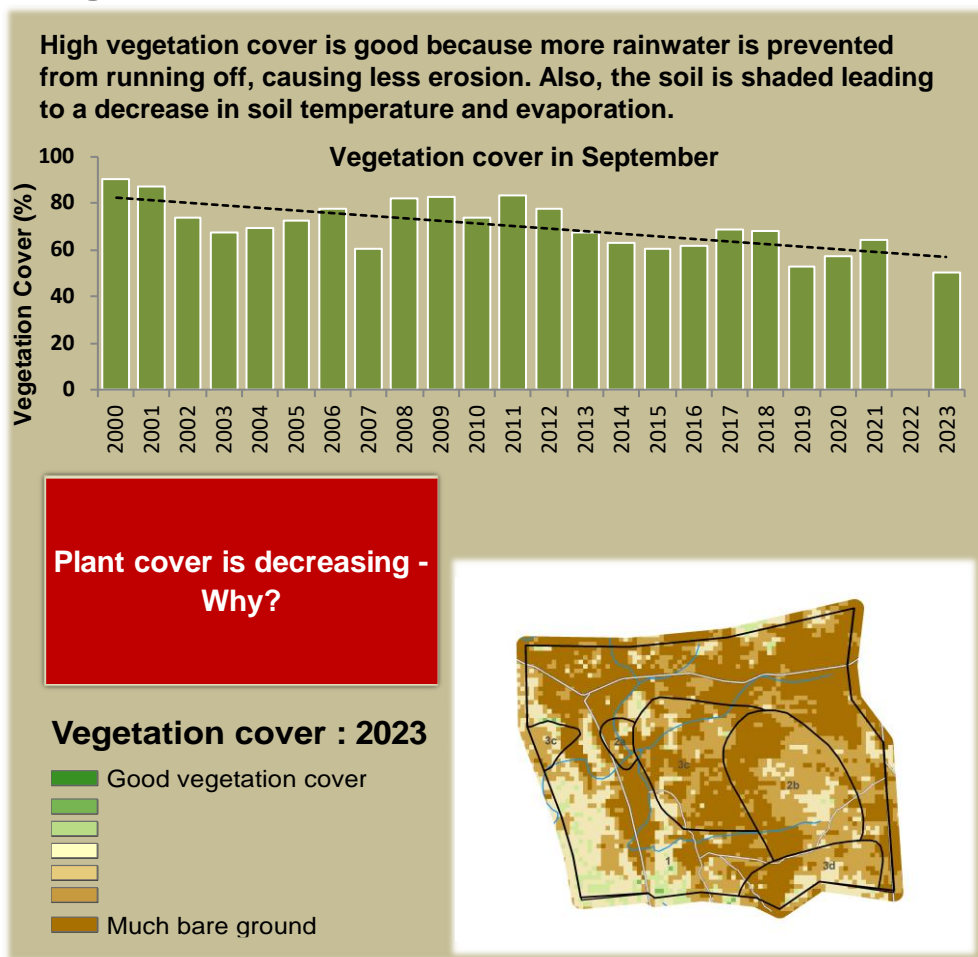

Adapting in response to the current environmental conditions ...

Seasonal trends in rainfall and vegetation (2023 / 2024 Season)

Vegetation cover trend (2000 - 2023)

Vegetation productivity (February to April) 2024

Fire management

Forage availability

Climate and vegetation patterns assist in our understanding of the status of wildlife and livestock in the conservancy for the effective management of these resources.