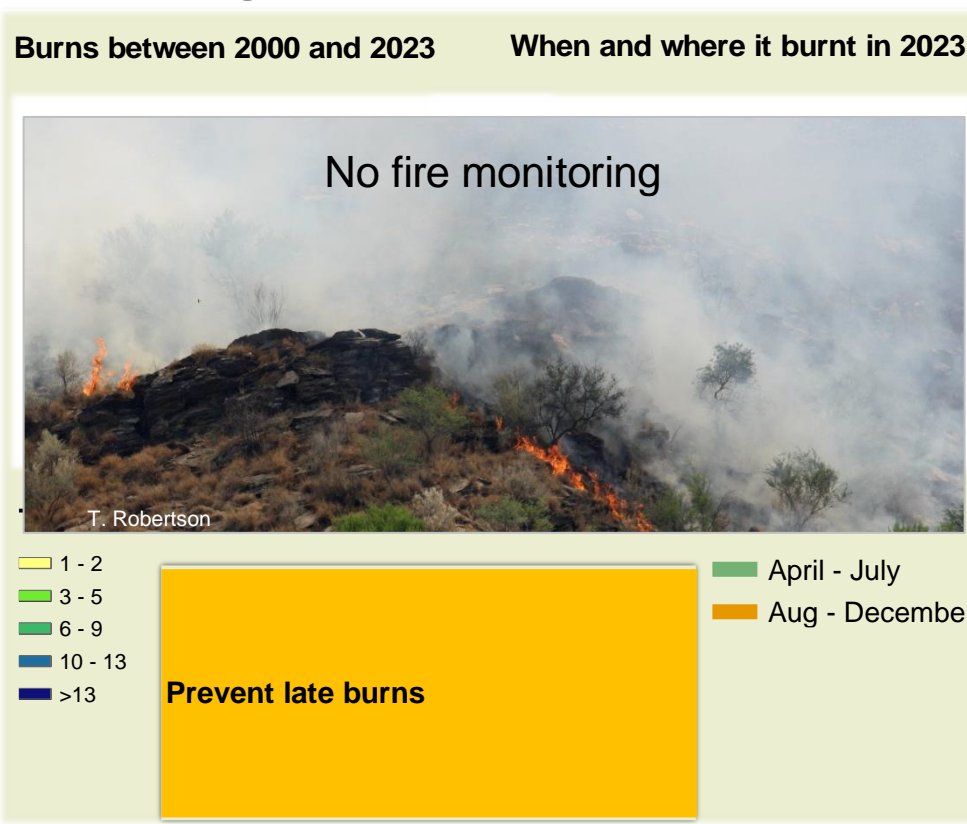

Adapting in response to the current environmental conditions ...

Seasonal trends in rainfall and vegetation (2023 / 2024 Season)

Vegetation cover trend (2000 - 2023)

Vegetation productivity (February to April) 2024

Fire management

Forage availability

Climate and vegetation patterns assist in our understanding of the status of wildlife and livestock in the conservancy for the effective management of these resources.