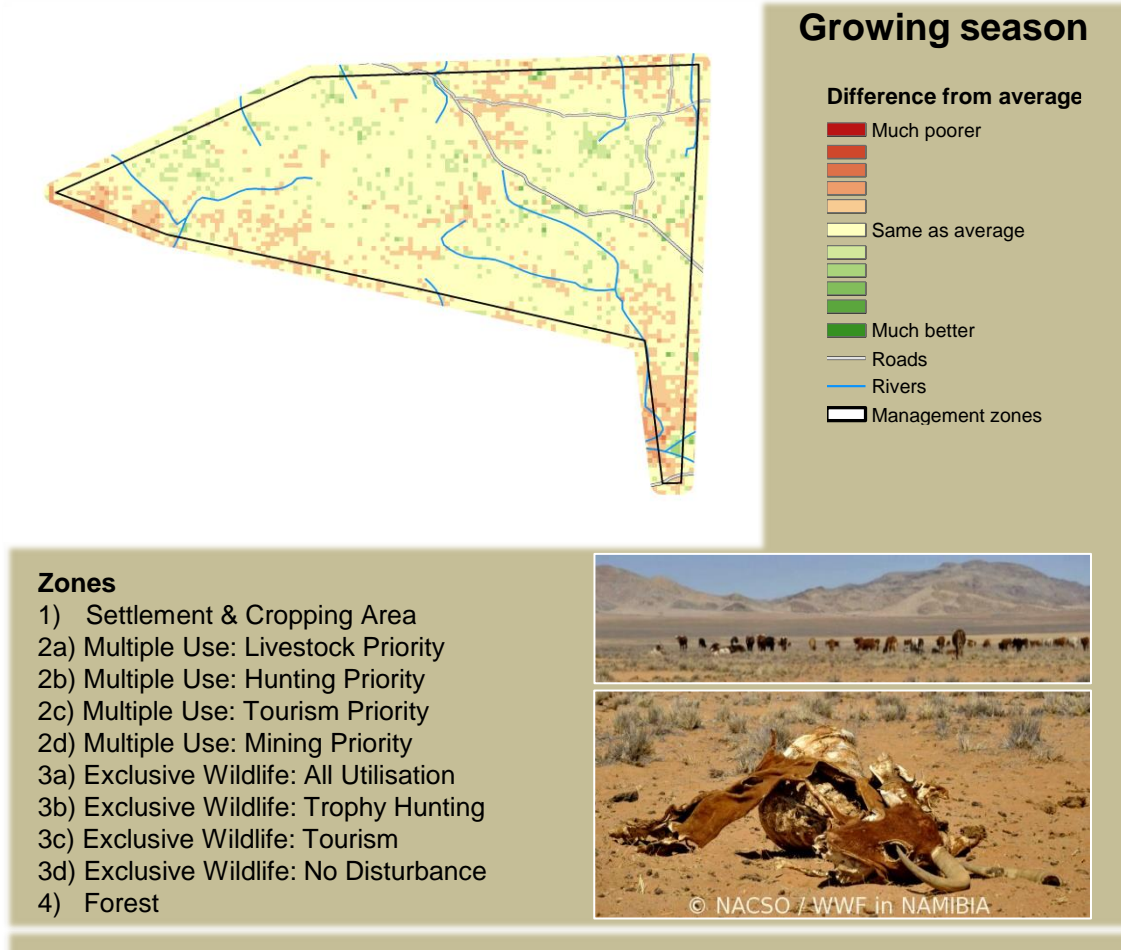

## Seasonal trends in rainfall and vegetation (2023 / 2024 Season)

## Vegetation cover trend (2000 - 2023)

## Vegetation productivity (February to April) 2024

## Forage availability

Climate and vegetation patterns assist in our understanding of the status of wildlife and livestock in the conservancy for the effective management of these resources.