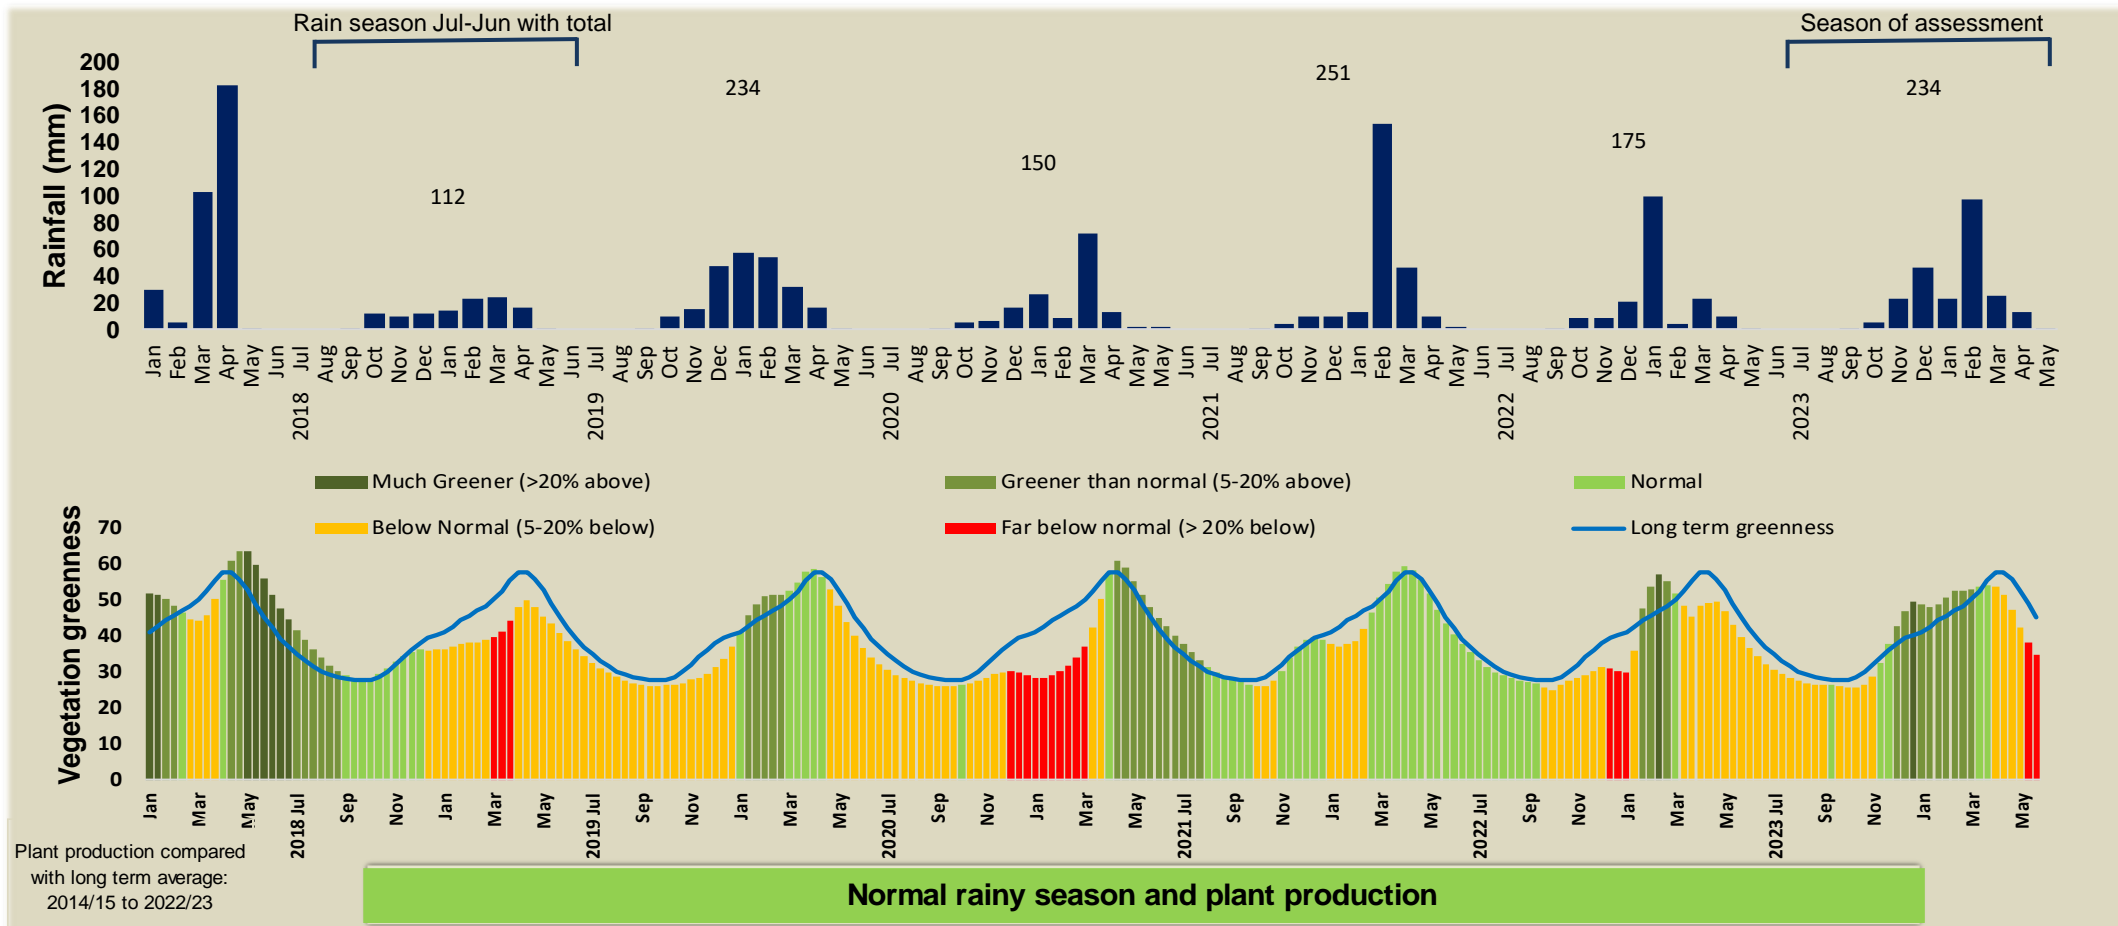

Adapting in response to the current environmental conditions ...

## Seasonal trends in rainfall and vegetation (2023 / 2024 Season)

## Vegetation cover trend (2000 - 2023)

## Vegetation productivity (February to April) 2024