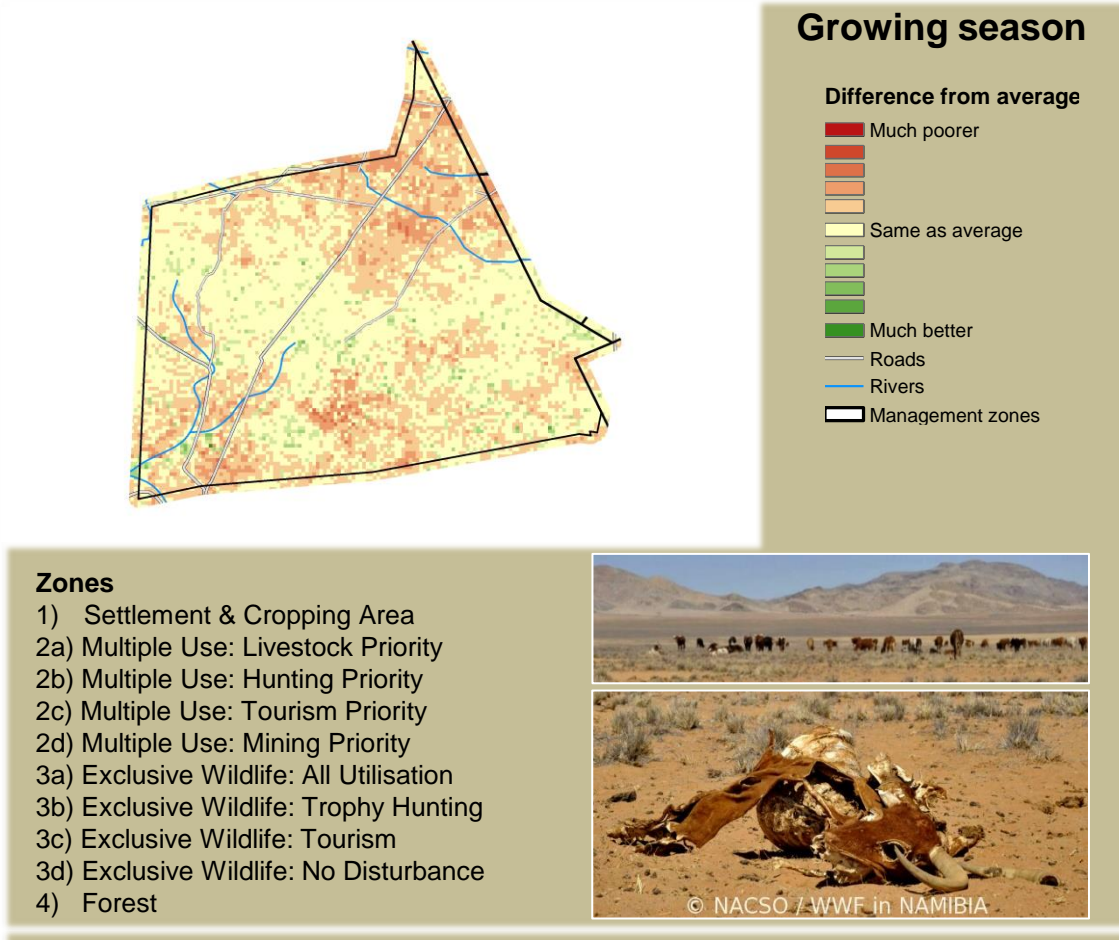

Ombombo-Masitu Climate and Vegetation Report

Adapting in response to the current environmental conditions ...

Seasonal trends in rainfall and vegetation (2023 / 2024 Season)

Vegetation cover trend (2000 - 2023)

Vegetation productivity (February to April) 2024

Fire management

Forage availability

Climate and vegetation patterns assist in our understanding of the status of wildlife and livestock in the conservancy for the effective management of these resources.