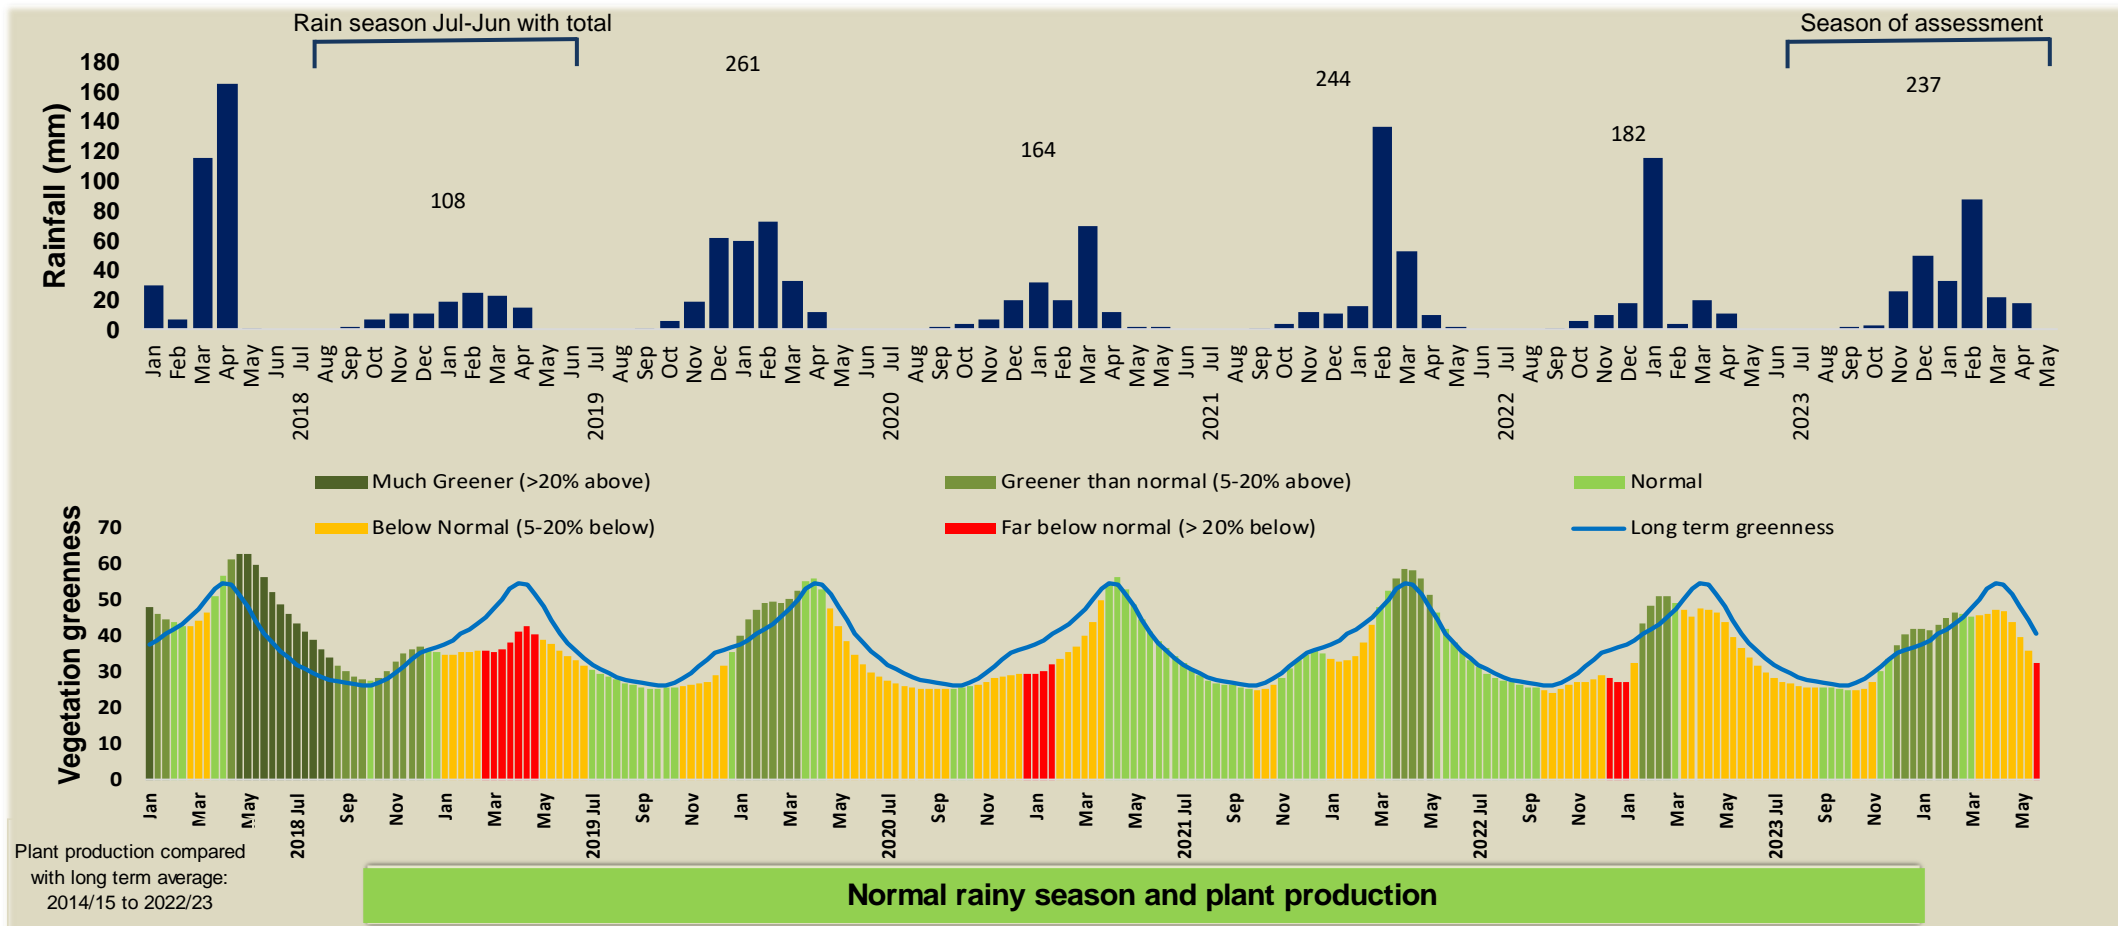

Ombombo-Masitu Climate and Vegetation Report

Adapting in response to the current environmental conditions ...

Seasonal trends in rainfall and vegetation (2023 / 2024 Season)

Vegetation cover trend (2000 - 2023)

Vegetation productivity (February to April) 2024

Fire management

Forage availability

Climate and vegetation patterns assist in our understanding of the status of wildlife and livestock in the conservancy for the effective management of these resources.