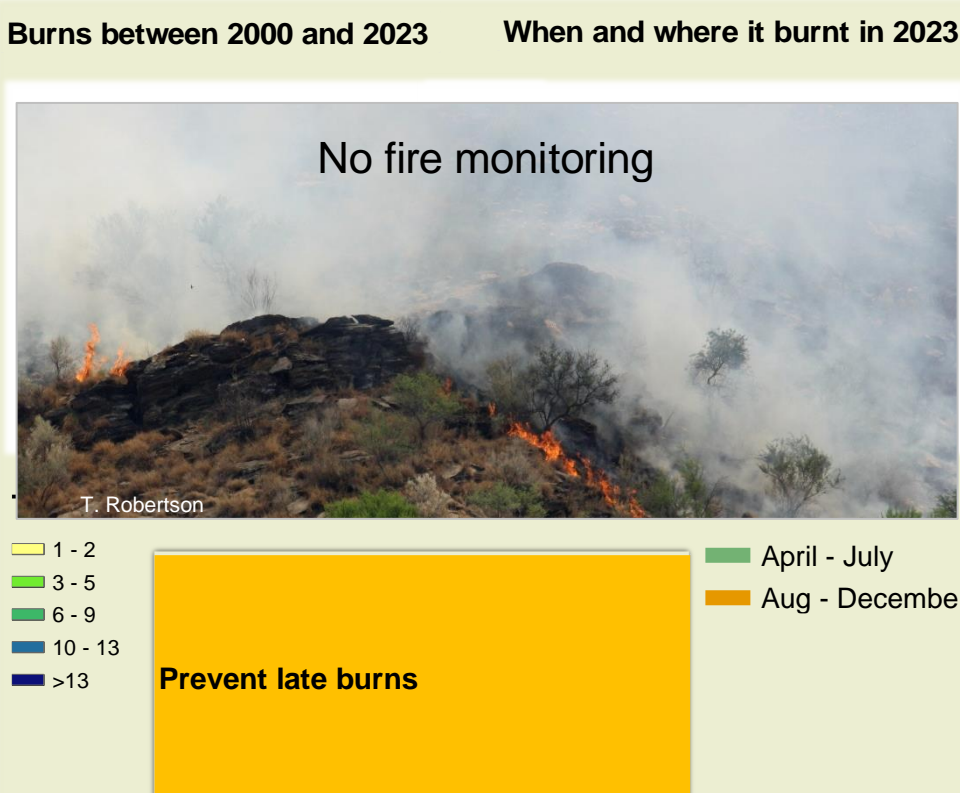

Ombombo-Masitu Climate and Vegetation Report

Adapting in response to the current environmental conditions ...

Seasonal trends in rainfall and vegetation (2023 / 2024 Season)

Vegetation cover trend (2000 - 2023)

Vegetation productivity (February to April) 2024

Fire management

Forage availability

Climate and vegetation patterns assist in our understanding of the status of wildlife and livestock in the conservancy for the effective management of these resources.