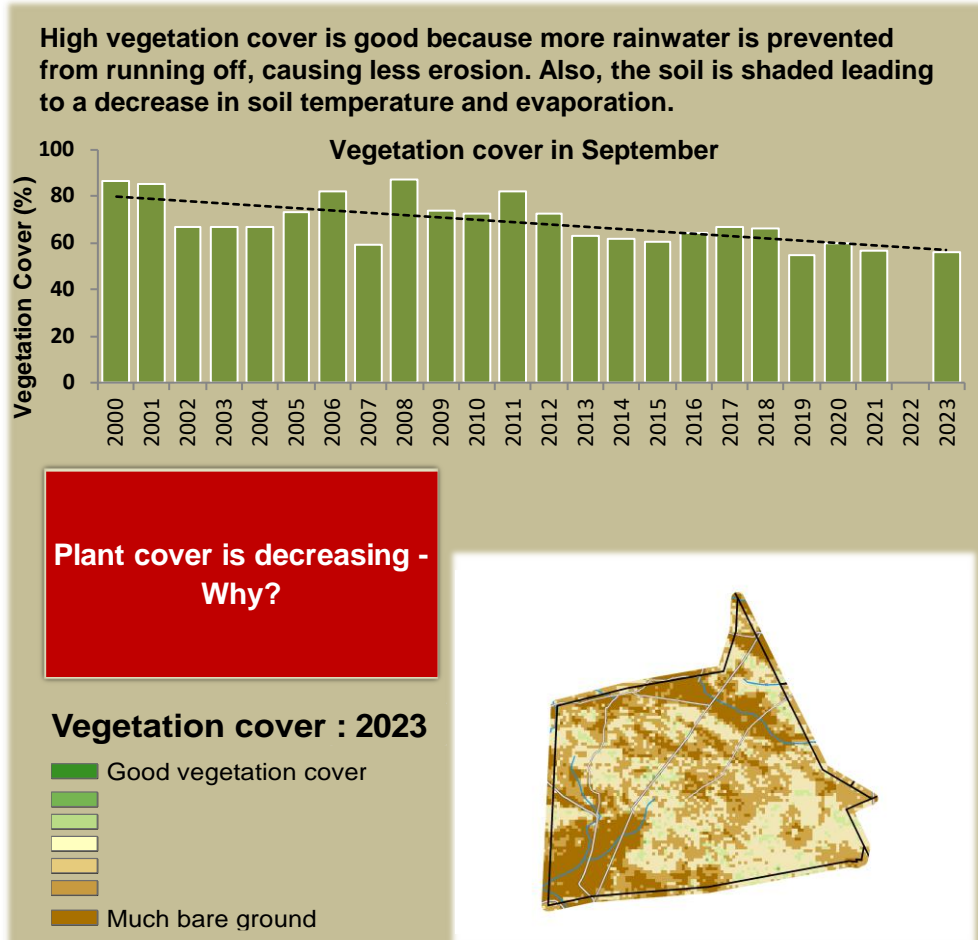

Ombombo-Masitu Climate and Vegetation Report

Adapting in response to the current environmental conditions ...

Seasonal trends in rainfall and vegetation (2023 / 2024 Season)

Vegetation cover trend (2000 - 2023)

Vegetation productivity (February to April) 2024

Fire management

Forage availability

Climate and vegetation patterns assist in our understanding of the status of wildlife and livestock in the conservancy for the effective management of these resources.