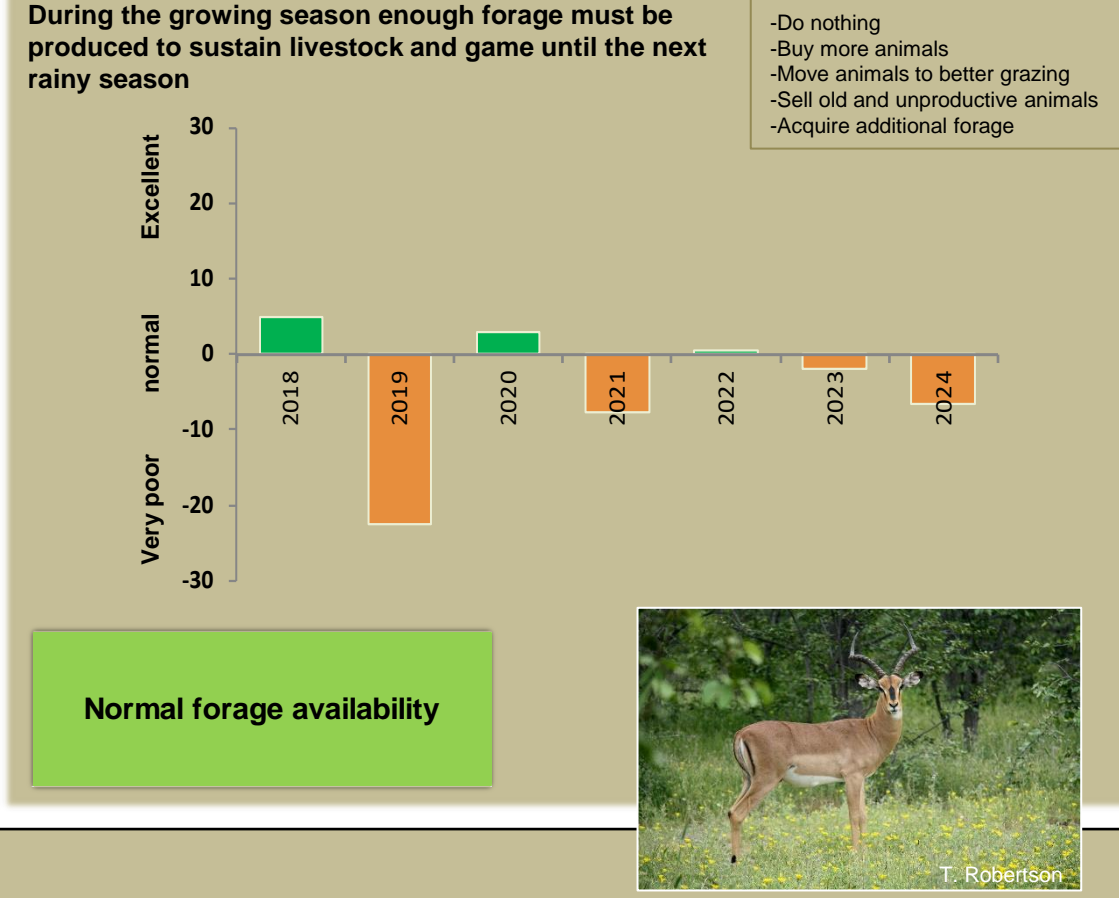

Ombombo-Masitu Climate and Vegetation Report

Adapting in response to the current environmental conditions ...

Seasonal trends in rainfall and vegetation (2023 / 2024 Season)

Vegetation cover trend (2000 - 2023)

Vegetation productivity (February to April) 2024

Fire management

Forage availability

Climate and vegetation patterns assist in our understanding of the status of wildlife and livestock in the conservancy for the effective management of these resources.