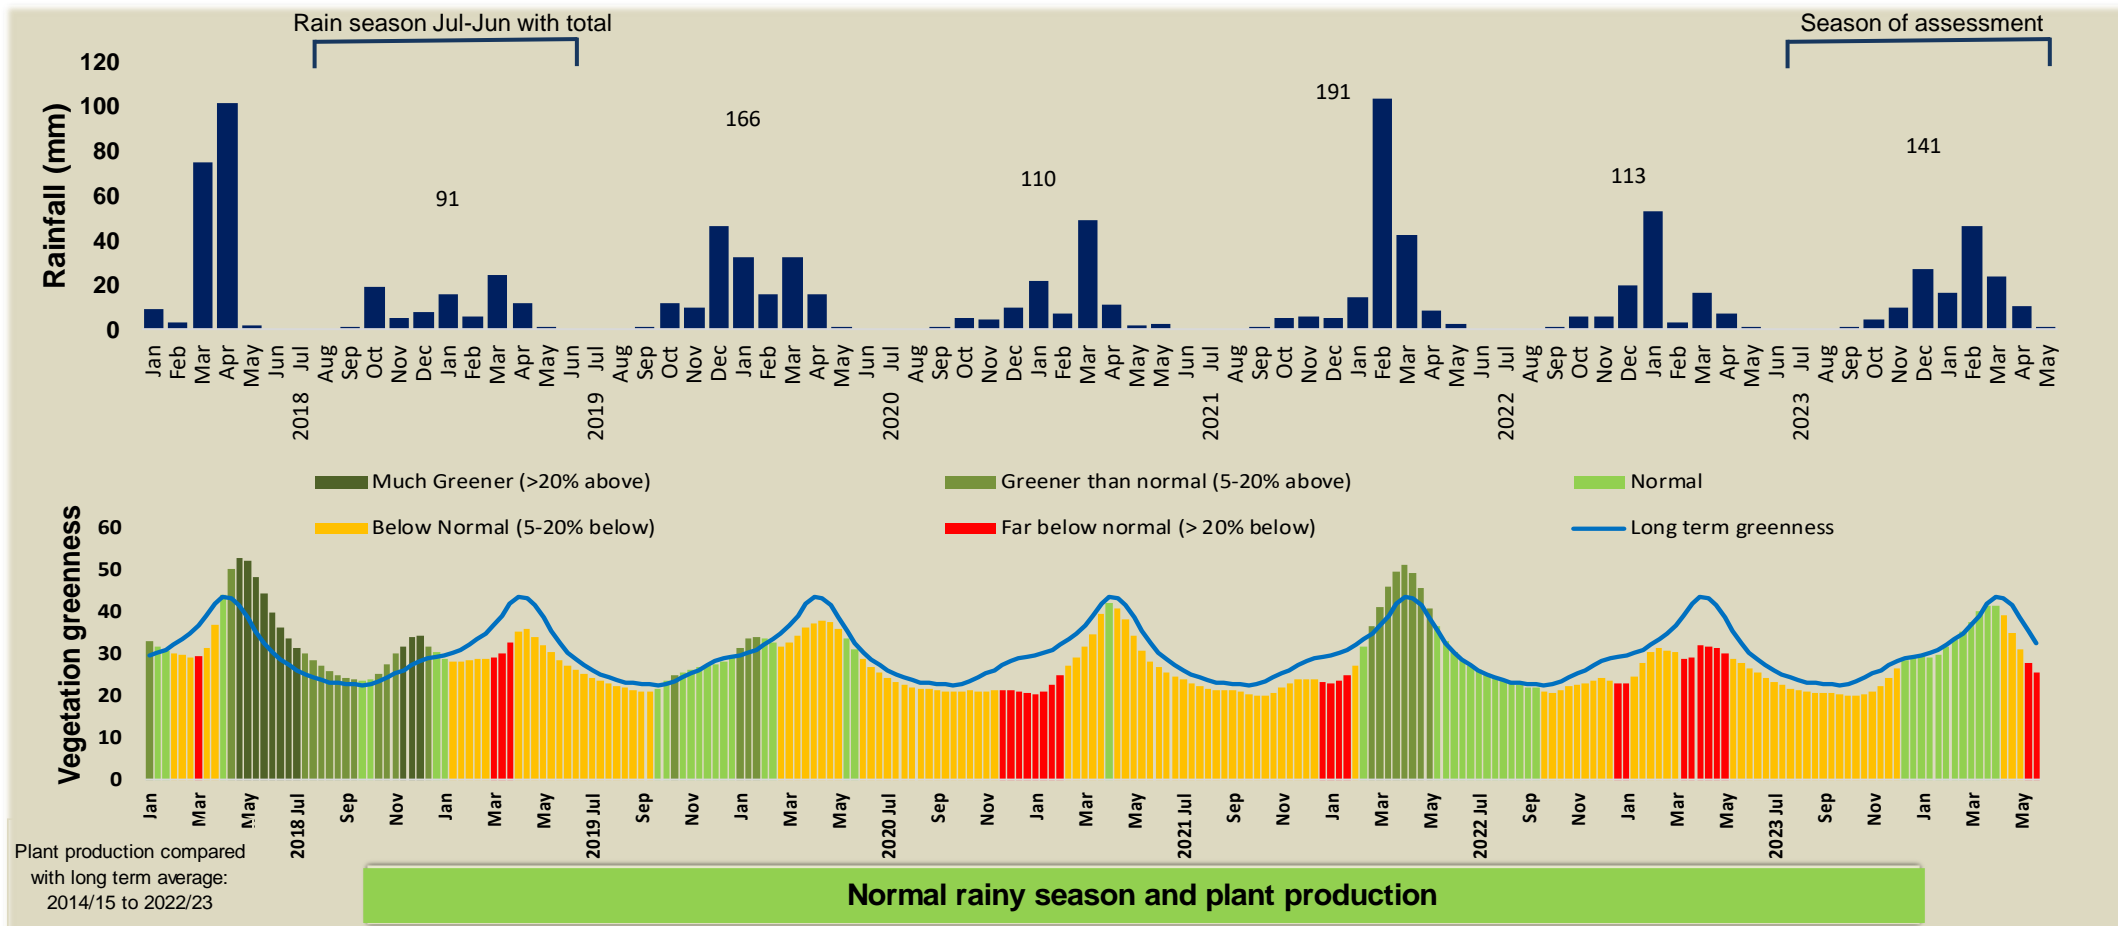

# Ombujokanguindi Climate and Vegetation Report

Adapting in response to the current environmental conditions ...

## Seasonal trends in rainfall and vegetation (2023 / 2024 Season)

## Vegetation cover trend (2000 - 2023)

## Vegetation productivity (February to April) 2024