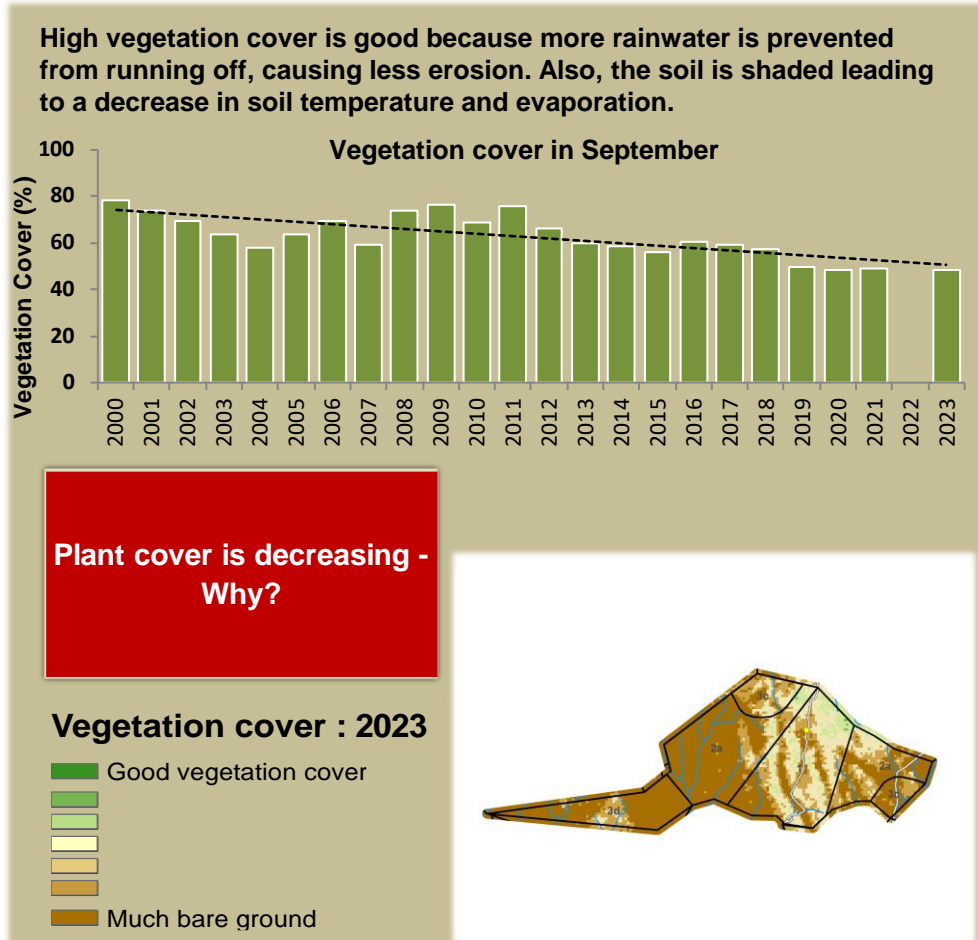

# Ombujokanguindi Climate and Vegetation Report

Adapting in response to the current environmental conditions ...

## Seasonal trends in rainfall and vegetation (2023 / 2024 Season)

## Vegetation cover trend (2000 - 2023)

## Vegetation productivity (February to April) 2024