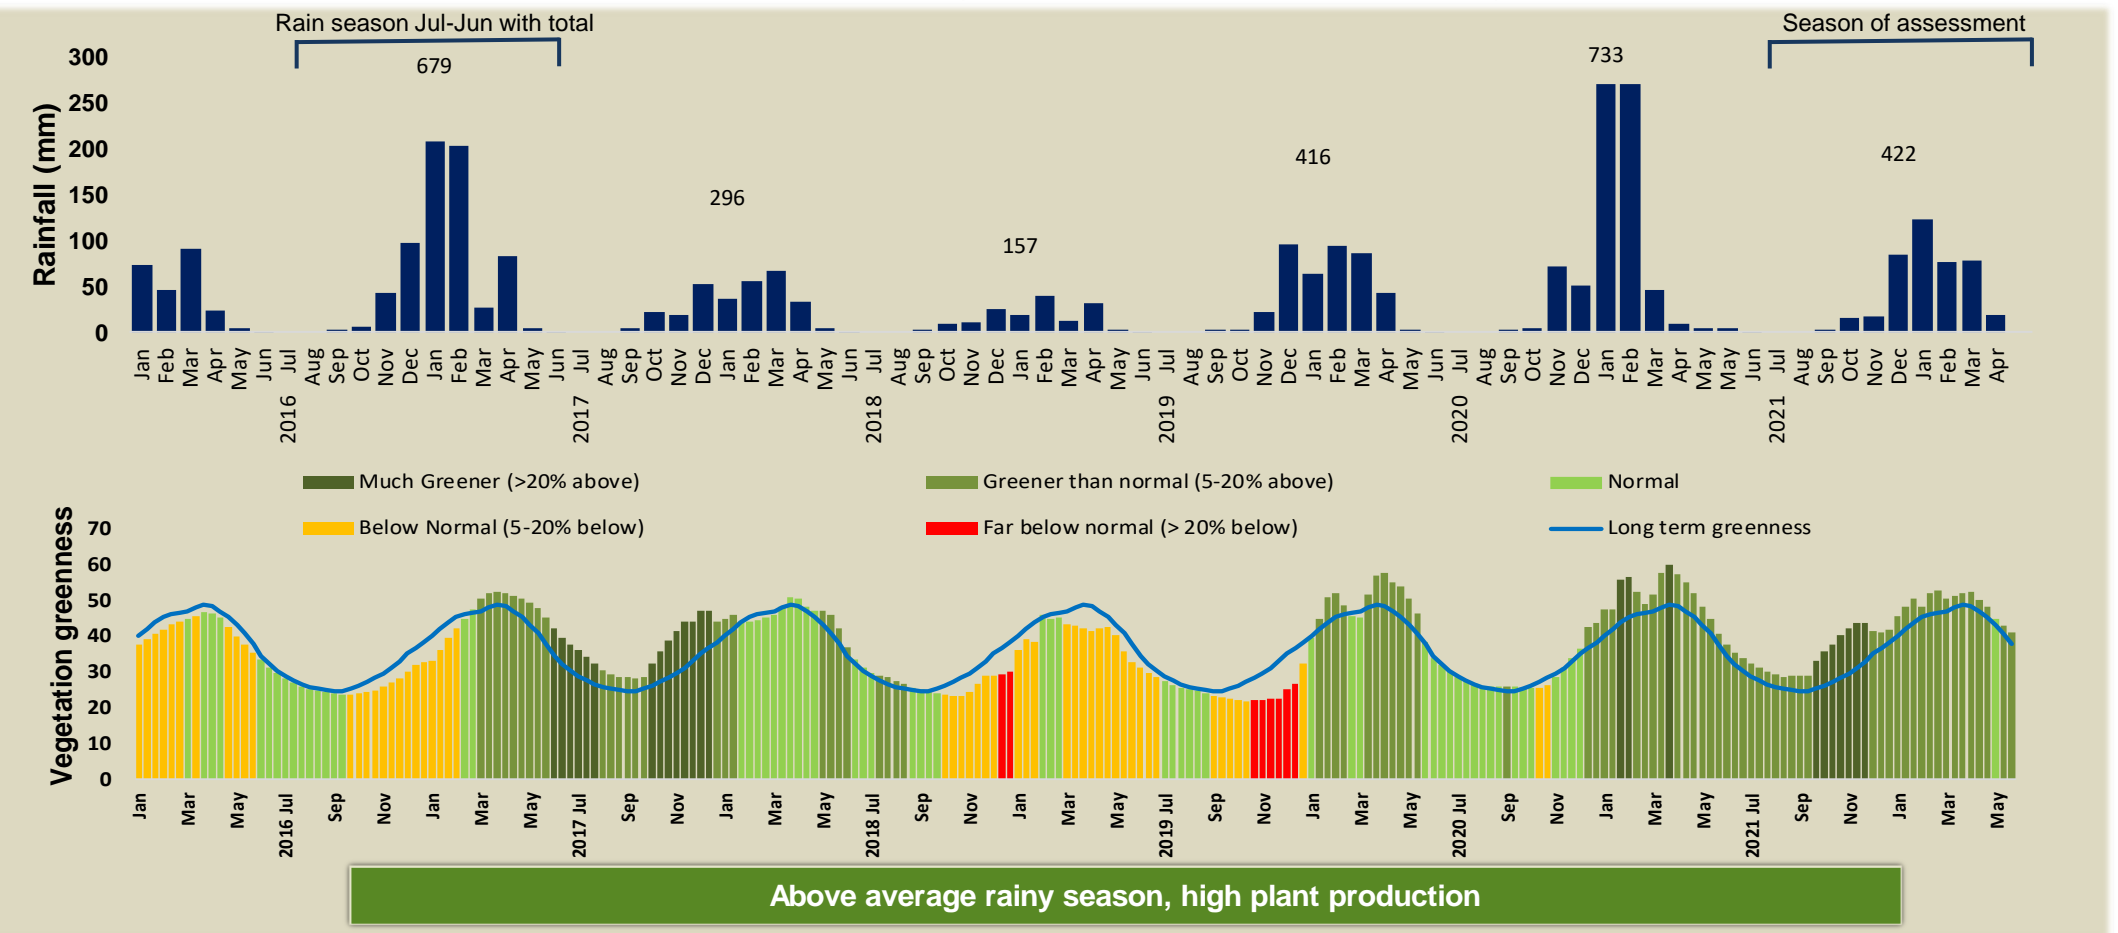

## Seasonal trends in rainfall and vegetation (2021 / 2022 Season)

## Vegetation cover trend (2000 - 2021)

## Vegetation productivity (February to April) 2022