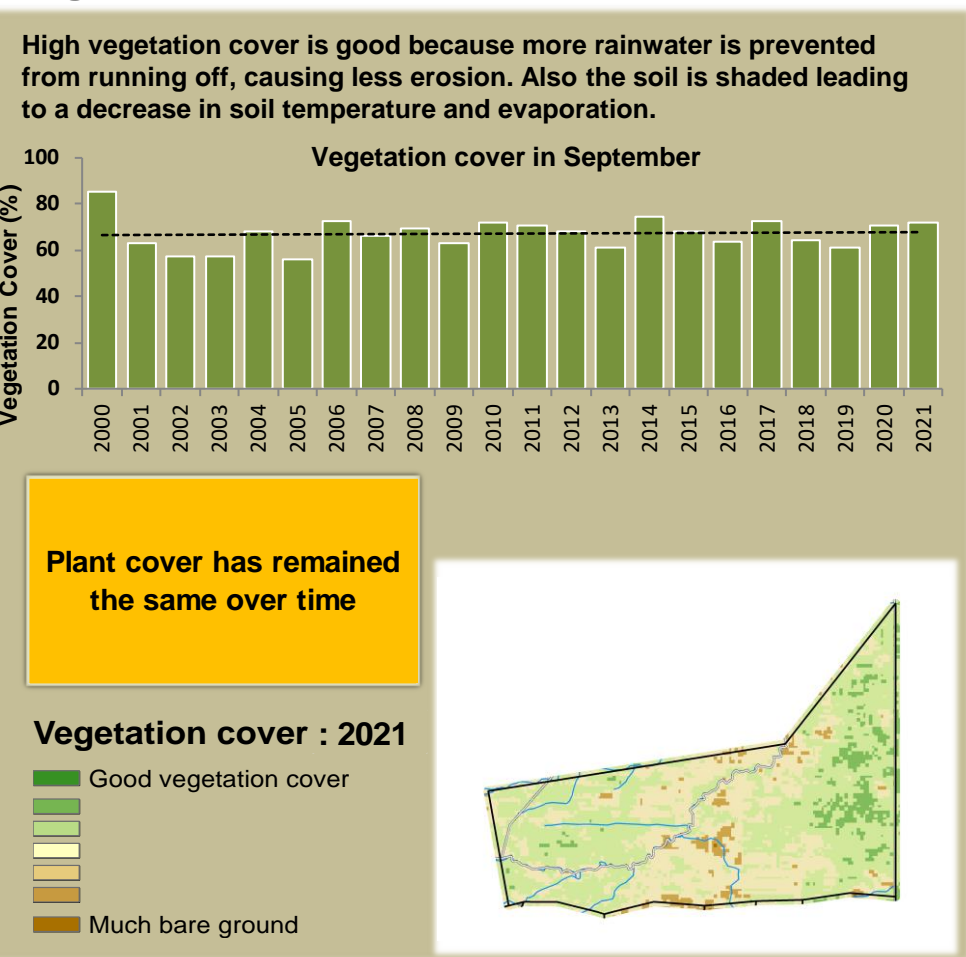

# Omurambaua Mbinda Climate and Vegetation Report

Adapting in response to the current environmental conditions ...

## Seasonal trends in rainfall and vegetation (2021 / 2022 Season)

## Vegetation cover trend (2000 - 2021)

## Vegetation productivity (February to April) 2022