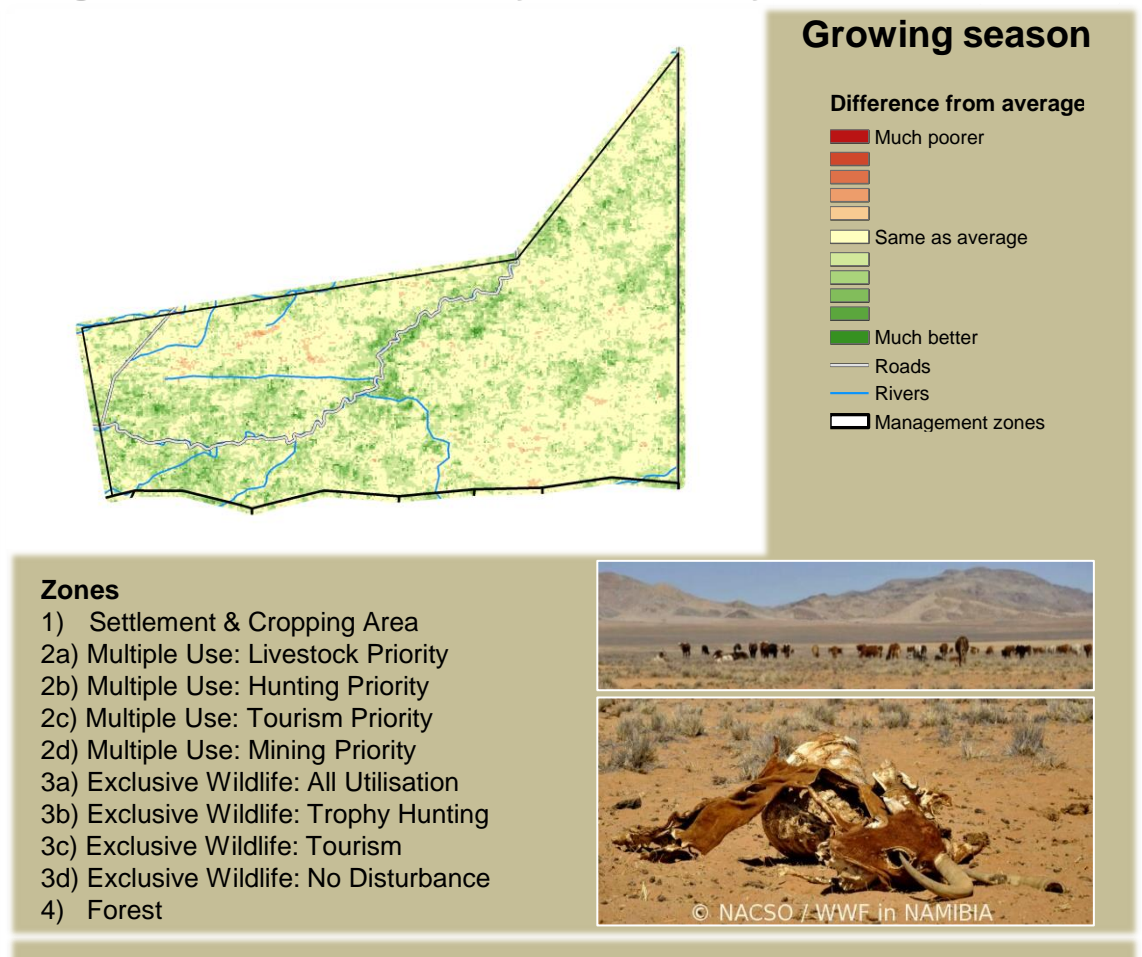

# Omurambaua Mbinda Climate and Vegetation Report

Adapting in response to the current environmental conditions ...

## Seasonal trends in rainfall and vegetation (2021 / 2022 Season)

## Vegetation cover trend (2000 - 2021)

## Vegetation productivity (February to April) 2022