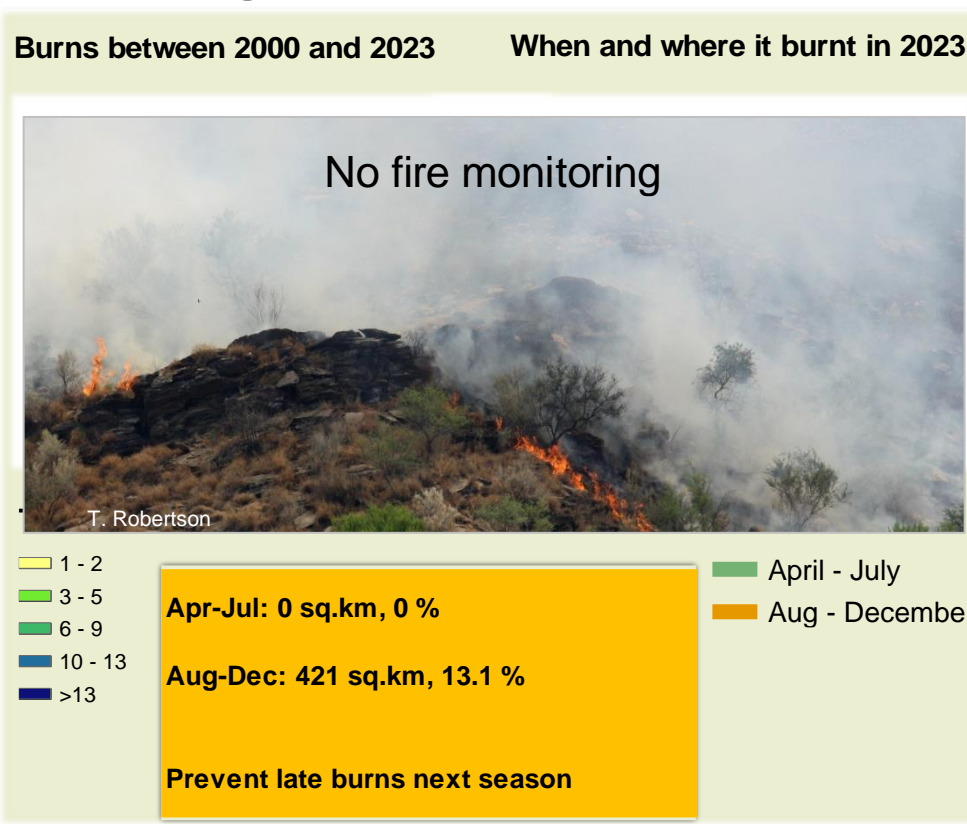

Omuramba ua Mbinda Climate and Vegetation Report

Adapting in response to the current environmental conditions ...

Seasonal trends in rainfall and vegetation (2023 / 2024 Season)

Vegetation cover trend (2000 - 2023)

Vegetation productivity (February to April) 2024

Fire management

Forage availability

Climate and vegetation patterns assist in our understanding of the status of wildlife and livestock in the conservancy for the effective management of these resources.