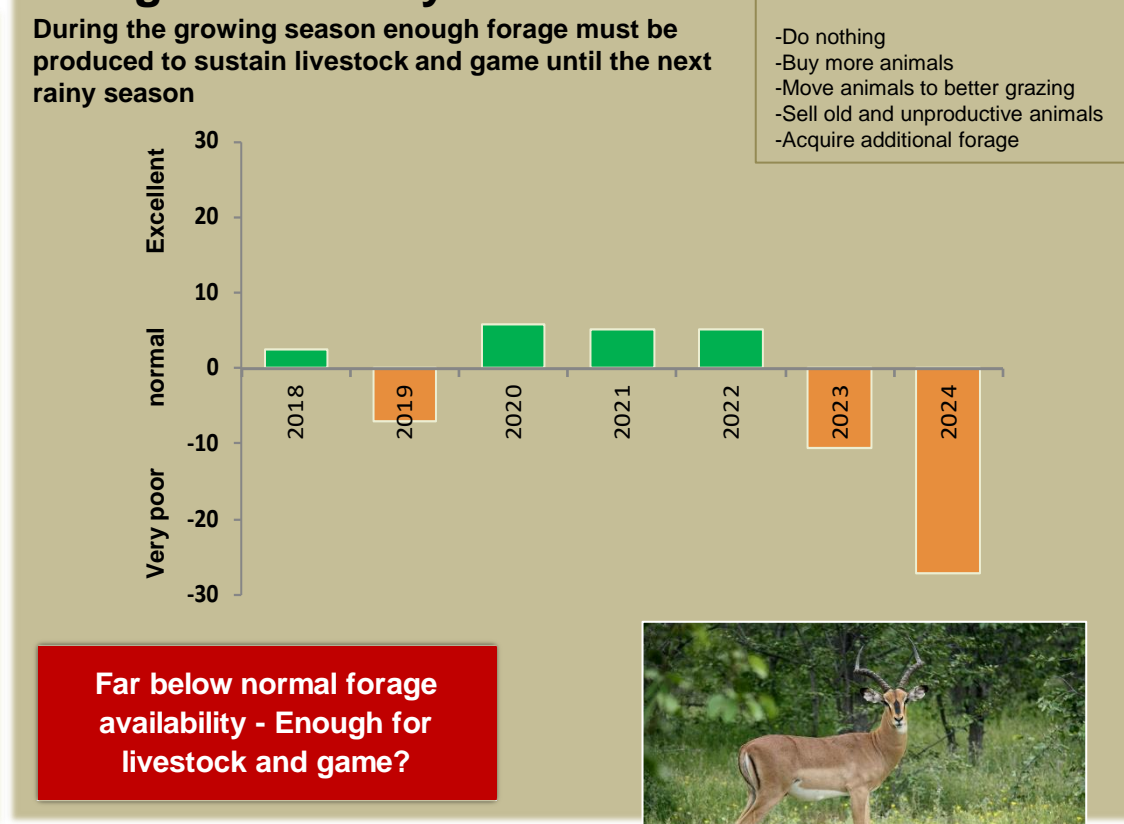

Omuramba ua Mbinda Climate and Vegetation Report

Adapting in response to the current environmental conditions ...

Seasonal trends in rainfall and vegetation (2023 / 2024 Season)

Vegetation cover trend (2000 - 2023)

Vegetation productivity (February to April) 2024

Fire management

Forage availability

Climate and vegetation patterns assist in our understanding of the status of wildlife and livestock in the conservancy for the effective management of these resources.