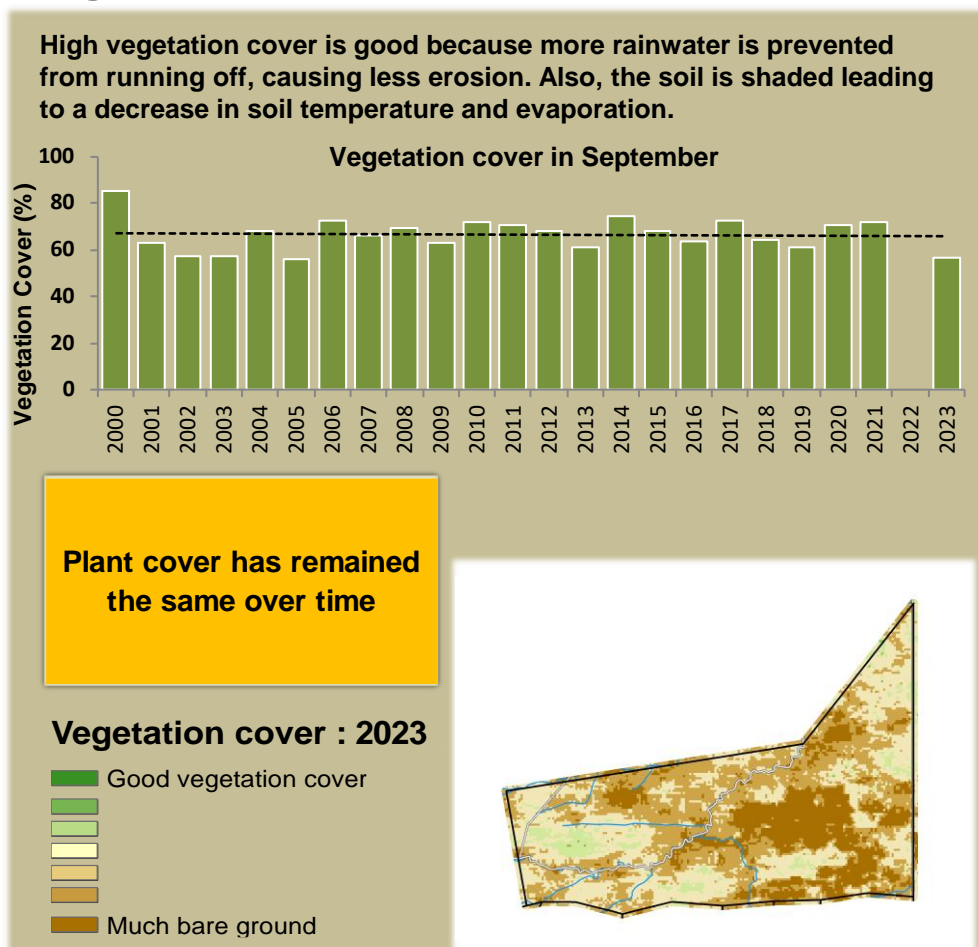

Omuramba ua Mbinda Climate and Vegetation Report

Adapting in response to the current environmental conditions ...

Seasonal trends in rainfall and vegetation (2023 / 2024 Season)

Vegetation cover trend (2000 - 2023)

Vegetation productivity (February to April) 2024

Fire management

Forage availability

Climate and vegetation patterns assist in our understanding of the status of wildlife and livestock in the conservancy for the effective management of these resources.