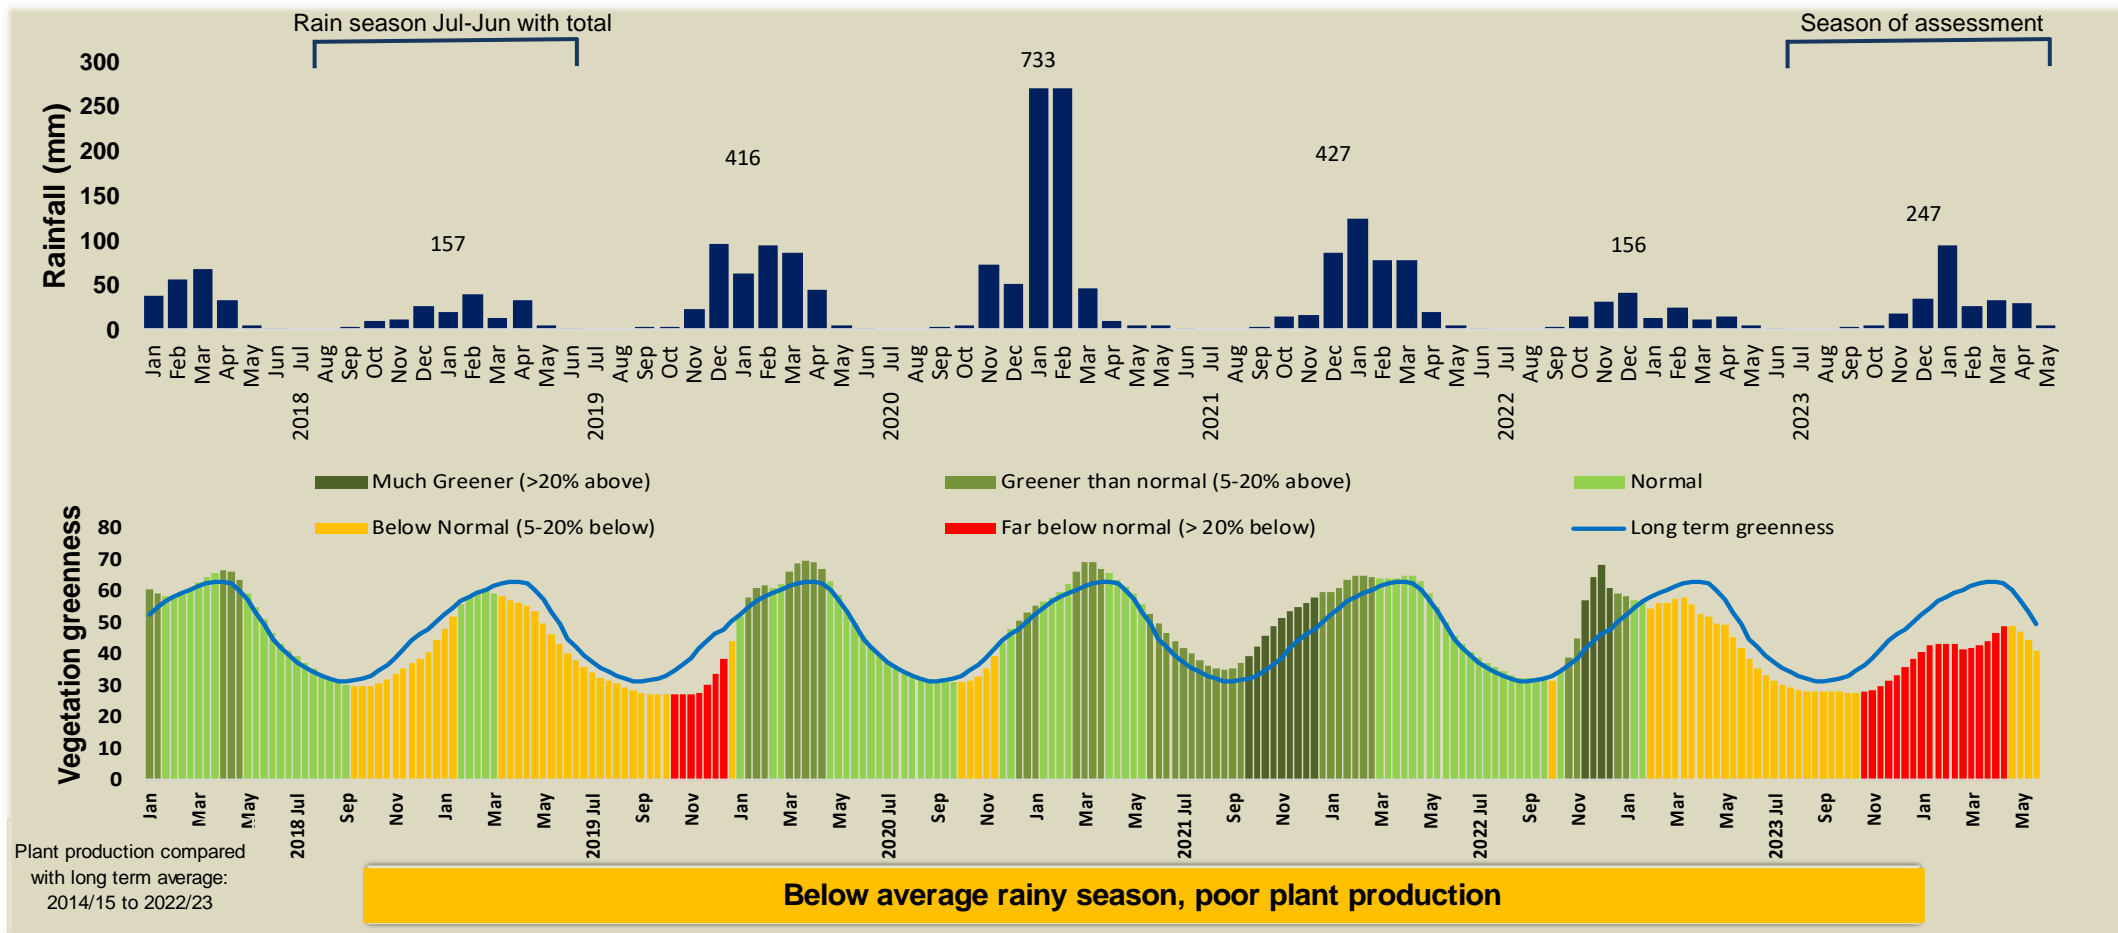

Omuramba ua Mbinda Climate and Vegetation Report

Adapting in response to the current environmental conditions ...

Seasonal trends in rainfall and vegetation (2023 / 2024 Season)

Vegetation cover trend (2000 - 2023)

Vegetation productivity (February to April) 2024

Fire management

Forage availability

Climate and vegetation patterns assist in our understanding of the status of wildlife and livestock in the conservancy for the effective management of these resources.