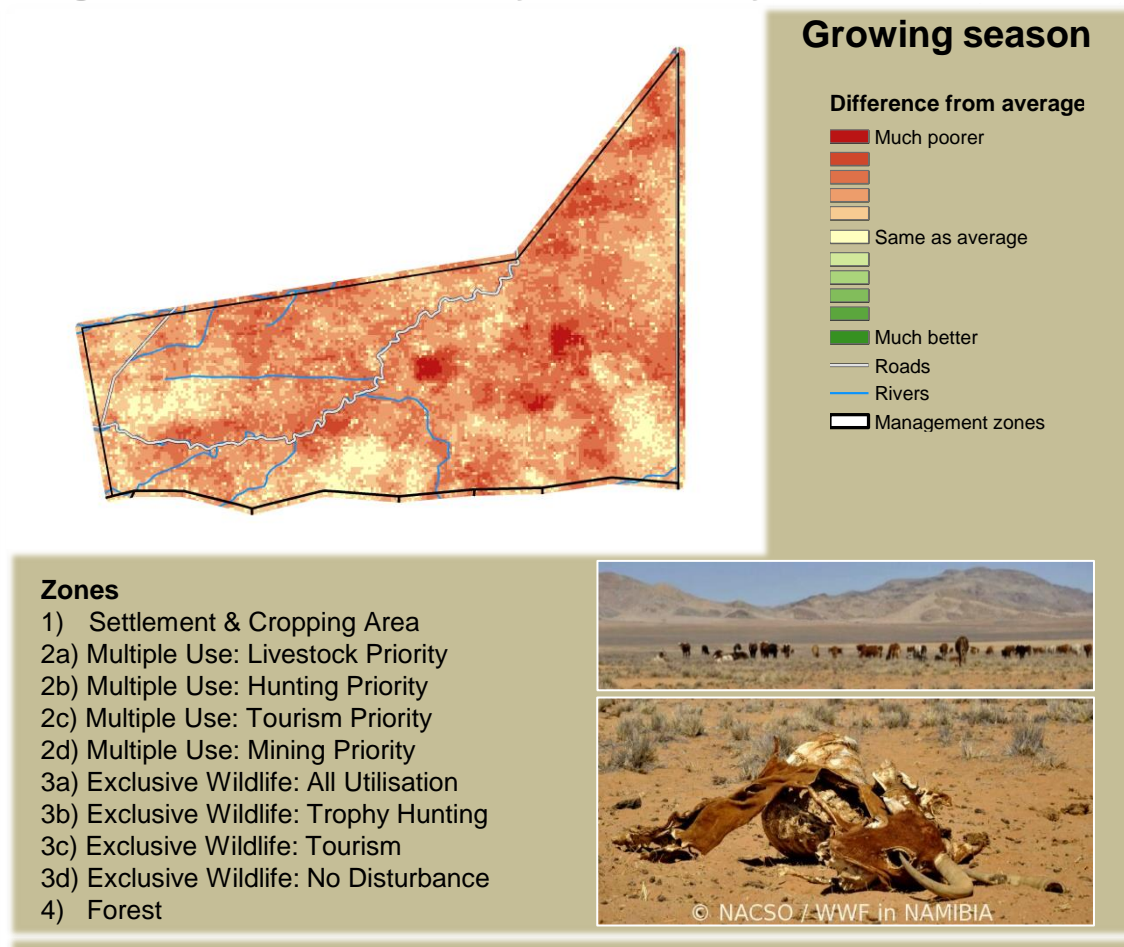

Omuramba ua Mbinda Climate and Vegetation Report

Adapting in response to the current environmental conditions ...

Seasonal trends in rainfall and vegetation (2023 / 2024 Season)

Vegetation cover trend (2000 - 2023)

Vegetation productivity (February to April) 2024

Fire management

Forage availability

Climate and vegetation patterns assist in our understanding of the status of wildlife and livestock in the conservancy for the effective management of these resources.