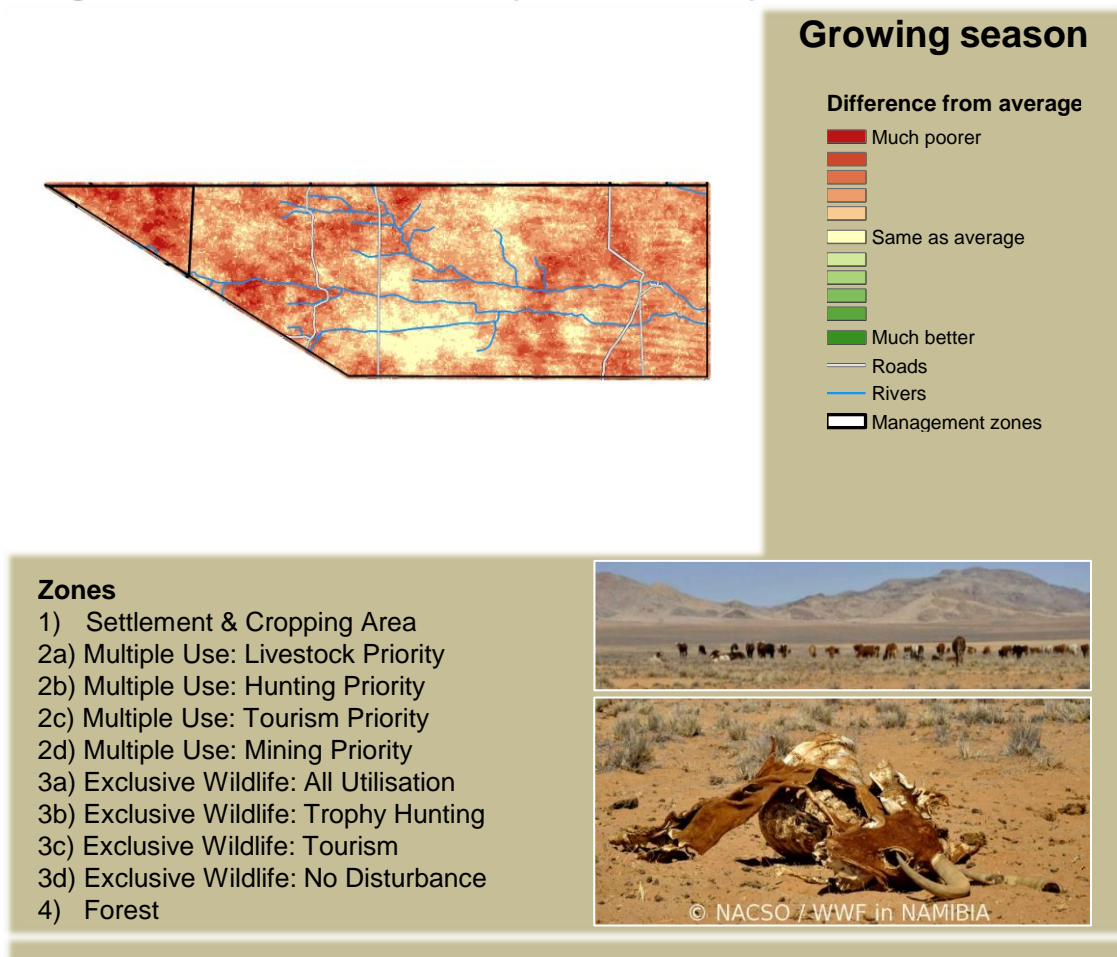

Ondjou Climate and Vegetation Report

Adapting in response to the current environmental conditions ...

Seasonal trends in rainfall and vegetation (2023 / 2024 Season)

Vegetation cover trend (2000 - 2023)

Vegetation productivity (February to April) 2024

Fire management

Forage availability

Climate and vegetation patterns assist in our understanding of the status of wildlife and livestock in the conservancy for the effective management of these resources.