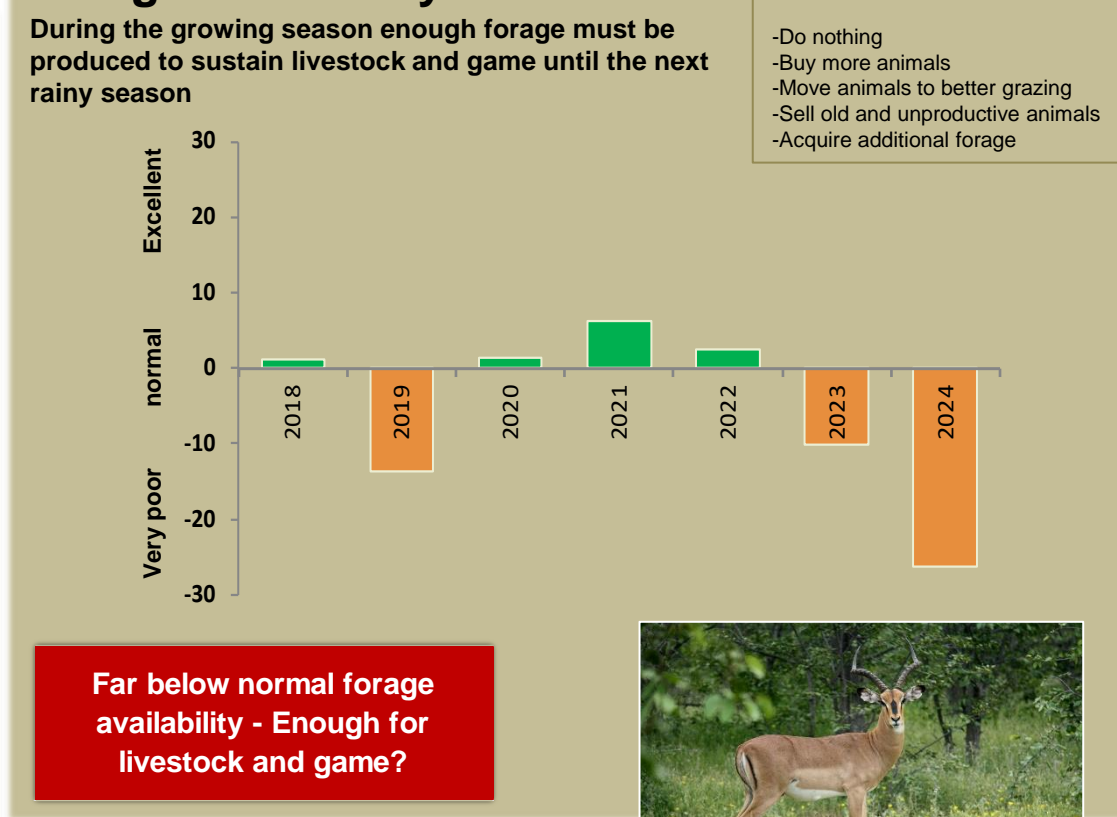

Ondjou Climate and Vegetation Report

Adapting in response to the current environmental conditions ...

Seasonal trends in rainfall and vegetation (2023 / 2024 Season)

Vegetation cover trend (2000 - 2023)

Vegetation productivity (February to April) 2024

Fire management

Forage availability

Climate and vegetation patterns assist in our understanding of the status of wildlife and livestock in the conservancy for the effective management of these resources.