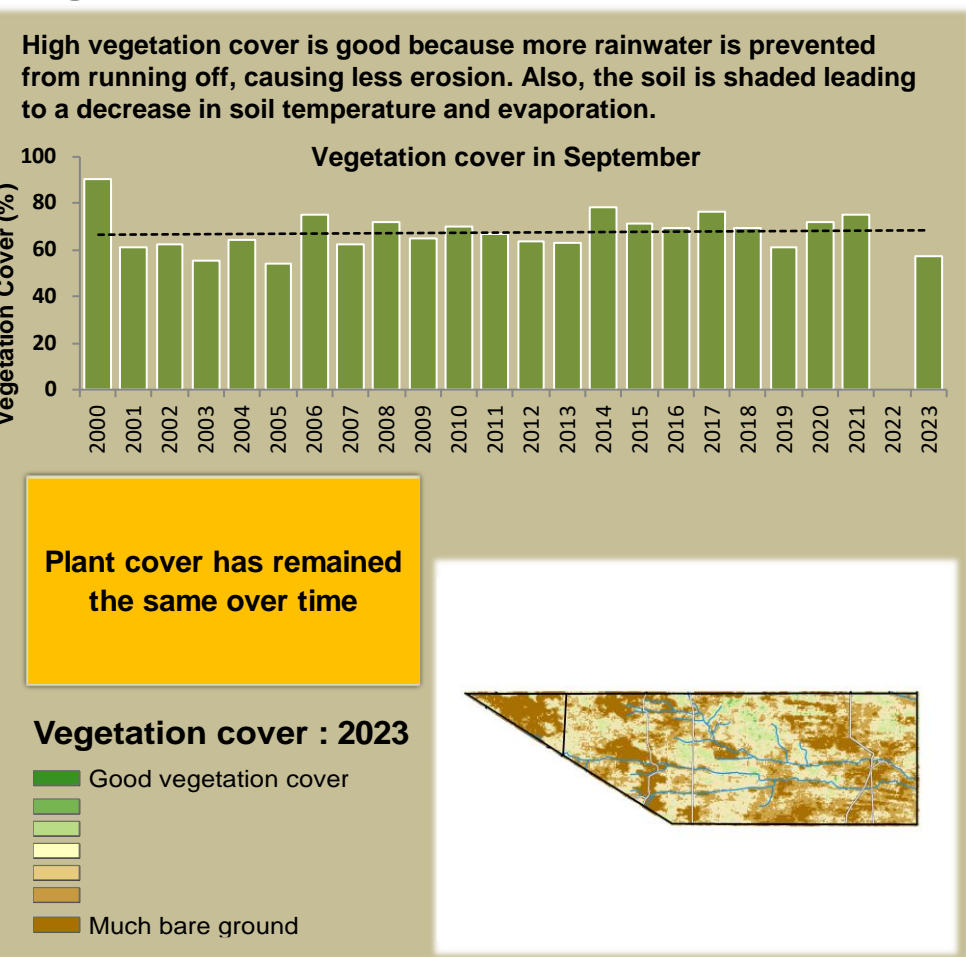

Ondjou Climate and Vegetation Report

Adapting in response to the current environmental conditions ...

Seasonal trends in rainfall and vegetation (2023 / 2024 Season)

Vegetation cover trend (2000 - 2023)

Vegetation productivity (February to April) 2024

Fire management

Forage availability

Climate and vegetation patterns assist in our understanding of the status of wildlife and livestock in the conservancy for the effective management of these resources.