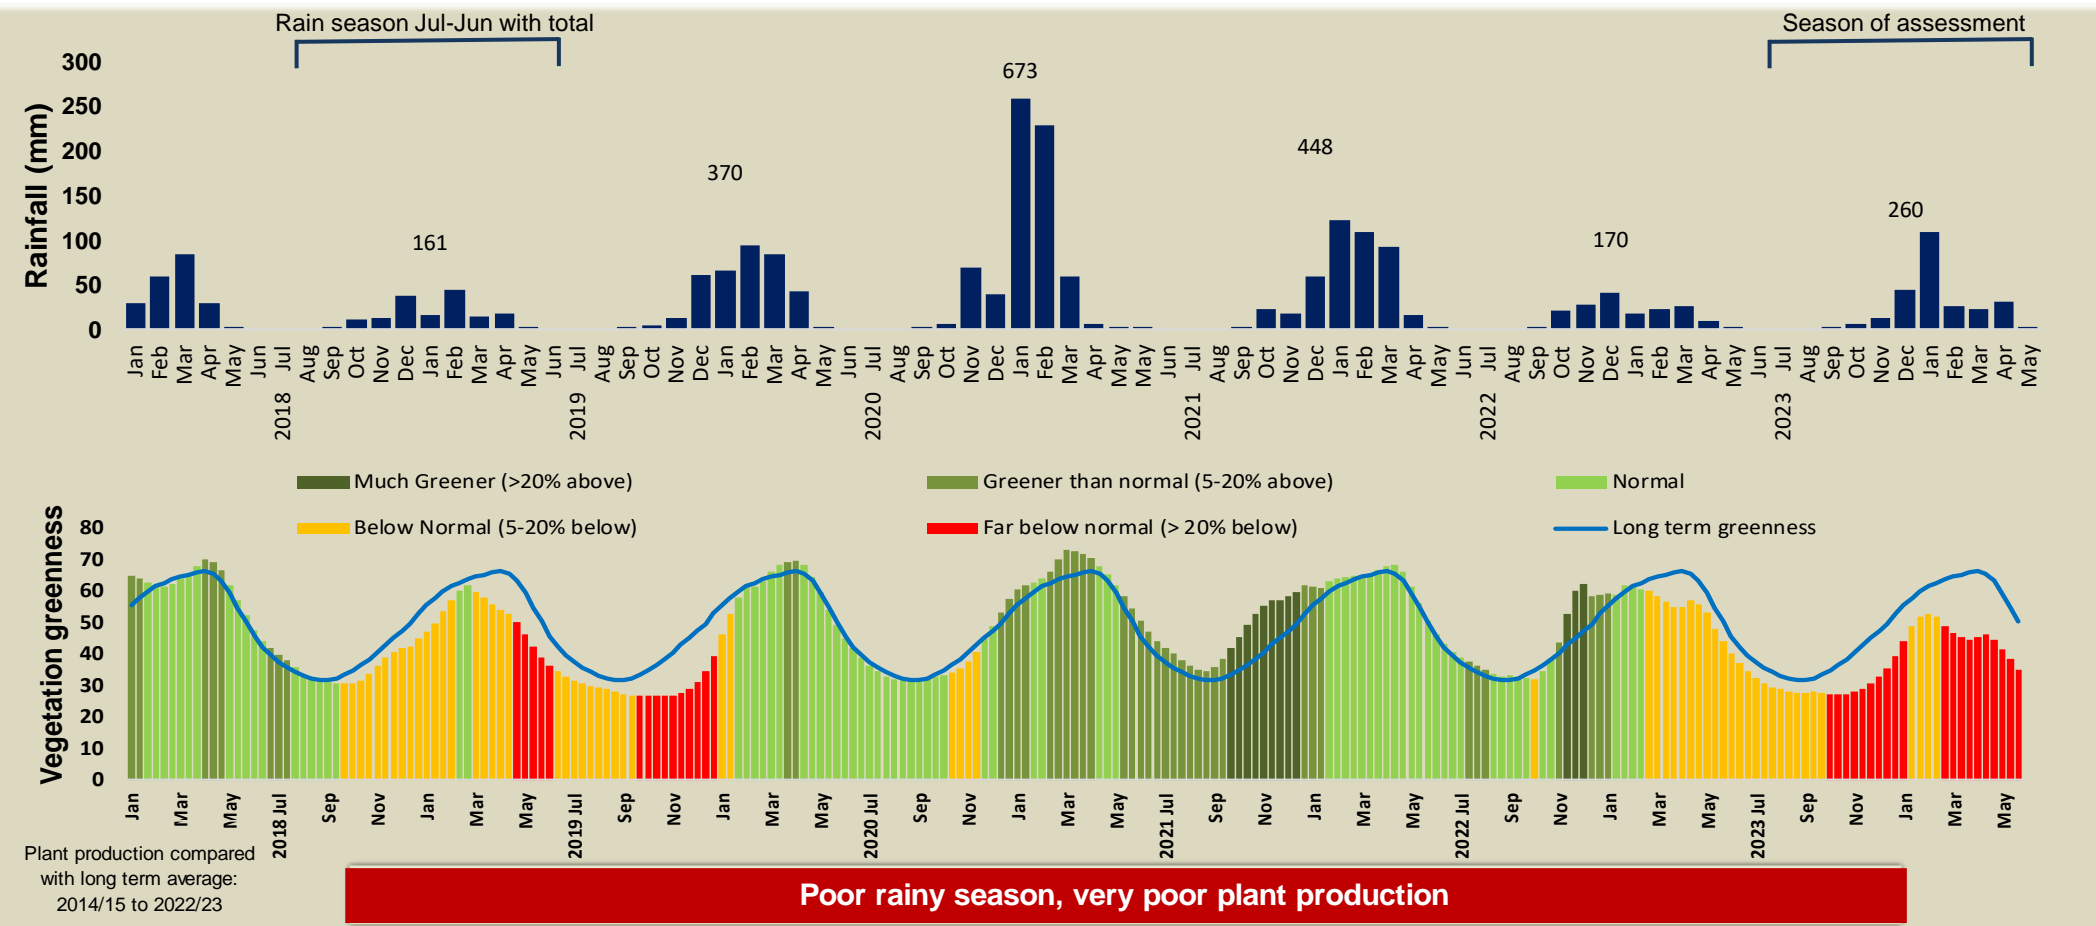

Ondjou Climate and Vegetation Report

Adapting in response to the current environmental conditions ...

Seasonal trends in rainfall and vegetation (2023 / 2024 Season)

Vegetation cover trend (2000 - 2023)

Vegetation productivity (February to April) 2024

Fire management

Forage availability

Climate and vegetation patterns assist in our understanding of the status of wildlife and livestock in the conservancy for the effective management of these resources.