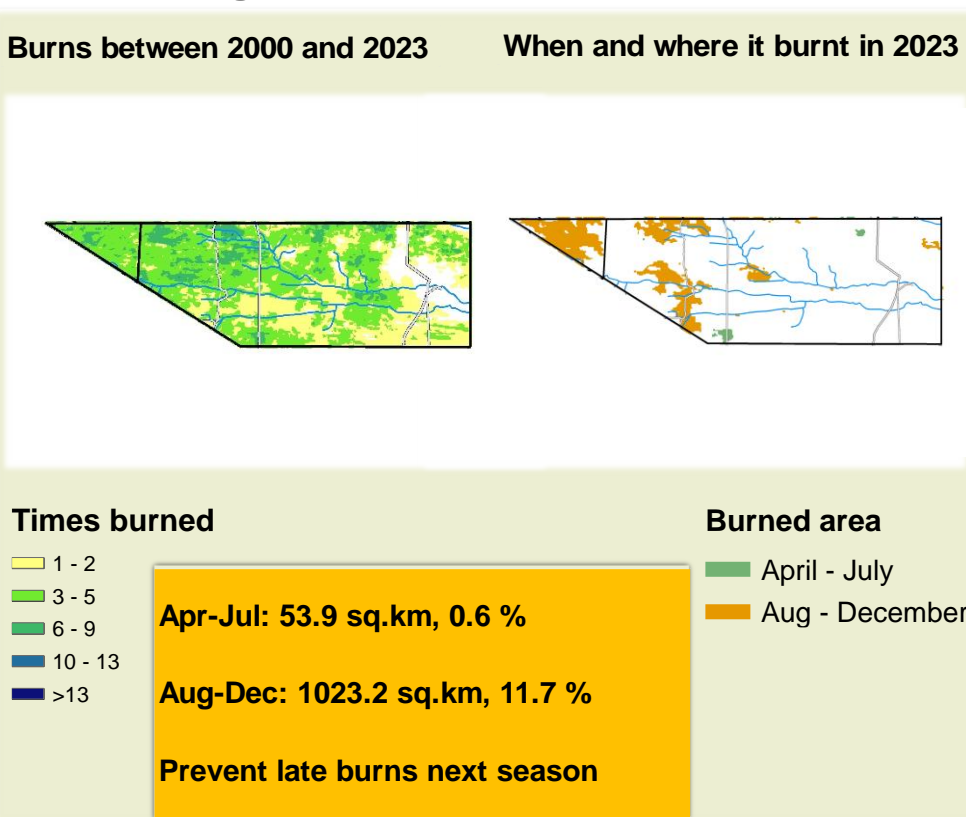

Ondjou Climate and Vegetation Report

Adapting in response to the current environmental conditions ...

Seasonal trends in rainfall and vegetation (2023 / 2024 Season)

Vegetation cover trend (2000 - 2023)

Vegetation productivity (February to April) 2024

Fire management

Forage availability

Climate and vegetation patterns assist in our understanding of the status of wildlife and livestock in the conservancy for the effective management of these resources.