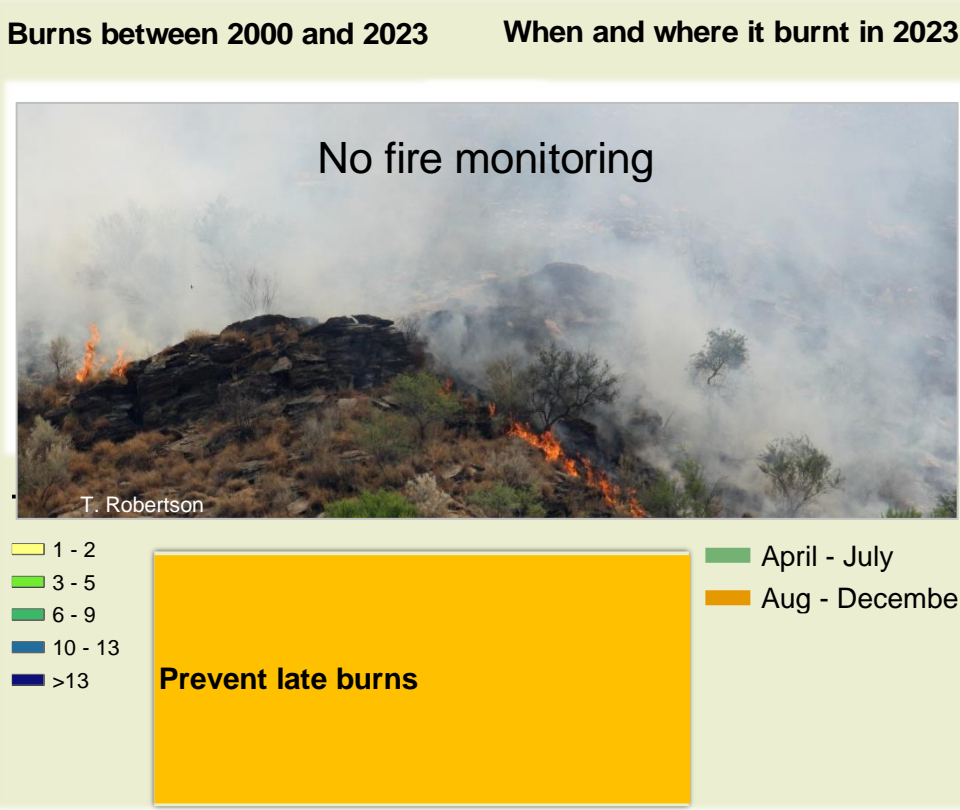

Adapting in response to the current environmental conditions ...

Seasonal trends in rainfall and vegetation (2023 / 2024 Season)

Vegetation cover trend (2000 - 2023)

Vegetation productivity (February to April) 2024

Fire management

Forage availability

Climate and vegetation patterns assist in our understanding of the status of wildlife and livestock in the conservancy for the effective management of these resources.