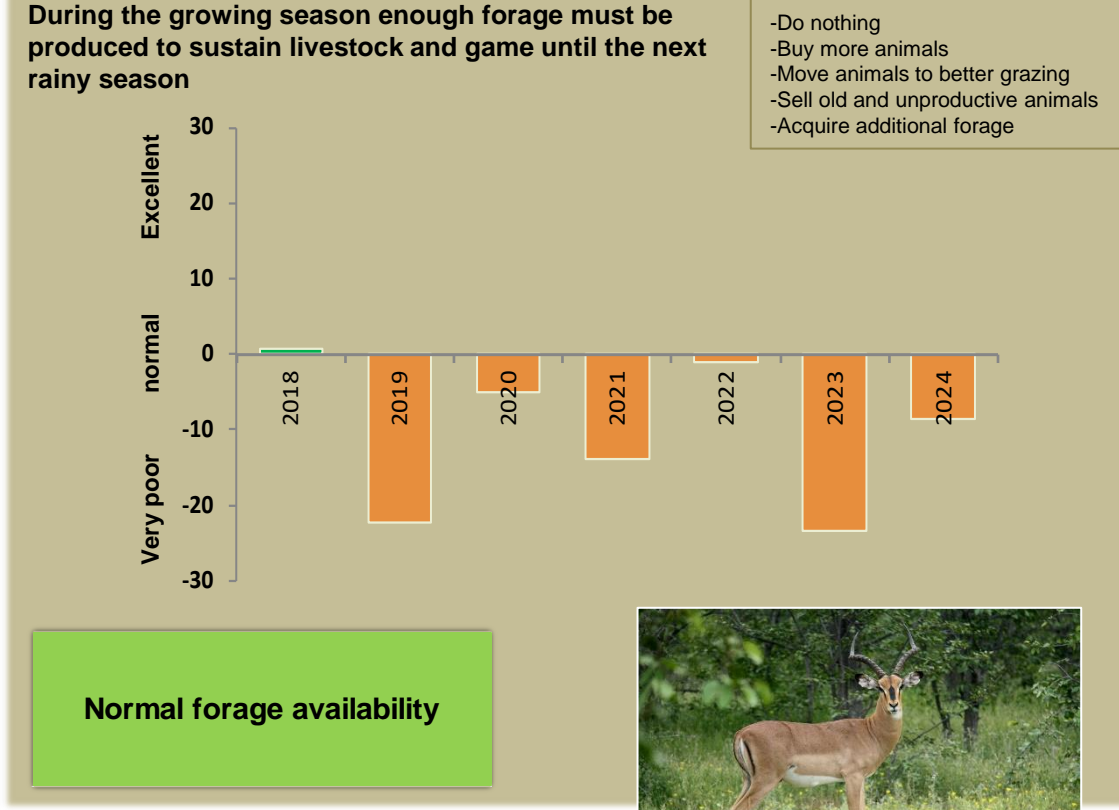

Adapting in response to the current environmental conditions ...

Seasonal trends in rainfall and vegetation (2023 / 2024 Season)

Vegetation cover trend (2000 - 2023)

Vegetation productivity (February to April) 2024

Fire management

Forage availability

Climate and vegetation patterns assist in our understanding of the status of wildlife and livestock in the conservancy for the effective management of these resources.