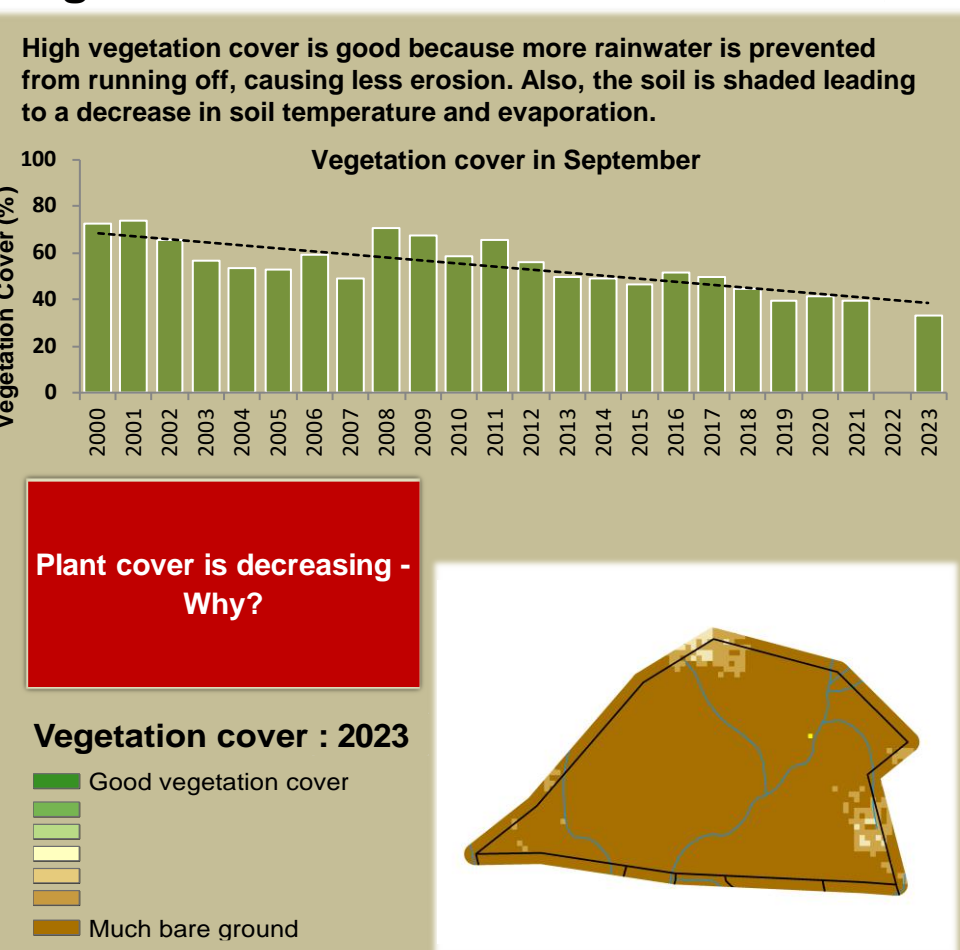

Adapting in response to the current environmental conditions ...

Seasonal trends in rainfall and vegetation (2023 / 2024 Season)

Vegetation cover trend (2000 - 2023)

Vegetation productivity (February to April) 2024

Fire management

Forage availability

Climate and vegetation patterns assist in our understanding of the status of wildlife and livestock in the conservancy for the effective management of these resources.