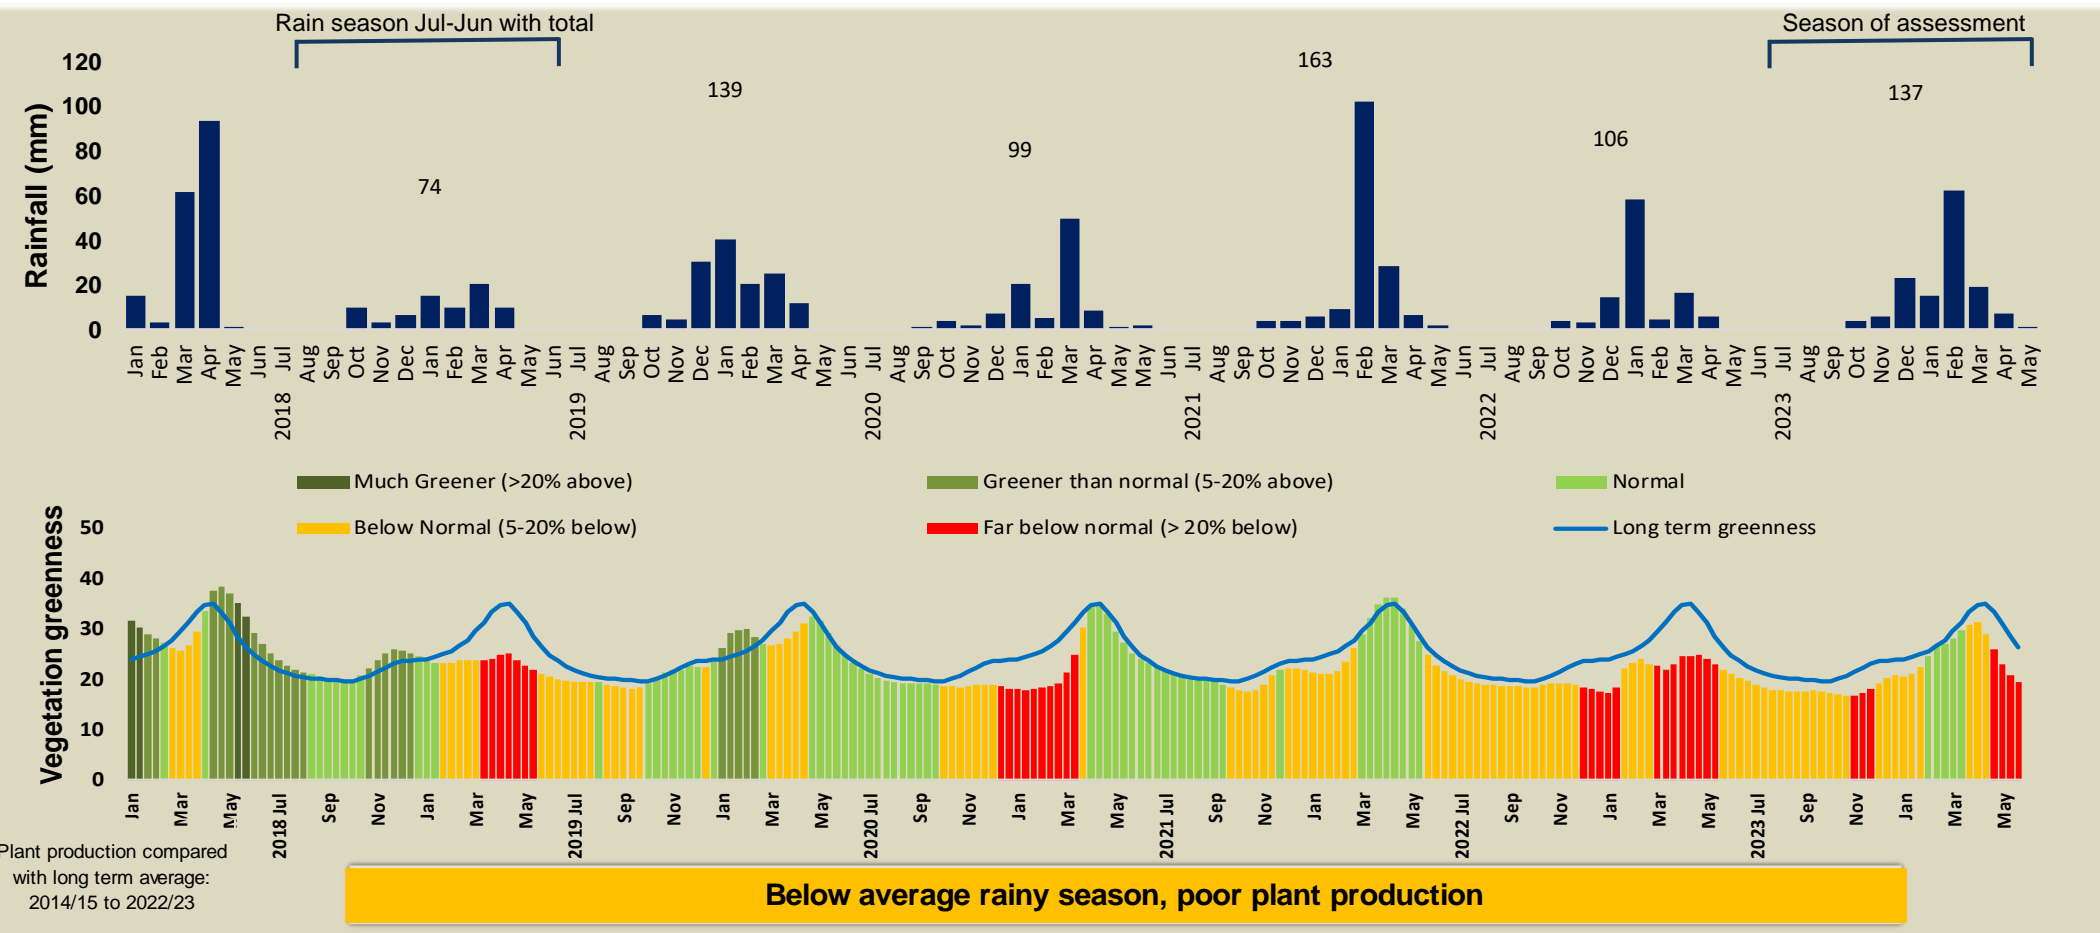

Adapting in response to the current environmental conditions ...

Seasonal trends in rainfall and vegetation (2023 / 2024 Season)

Vegetation cover trend (2000 - 2023)

Vegetation productivity (February to April) 2024

Fire management

Forage availability

Climate and vegetation patterns assist in our understanding of the status of wildlife and livestock in the conservancy for the effective management of these resources.