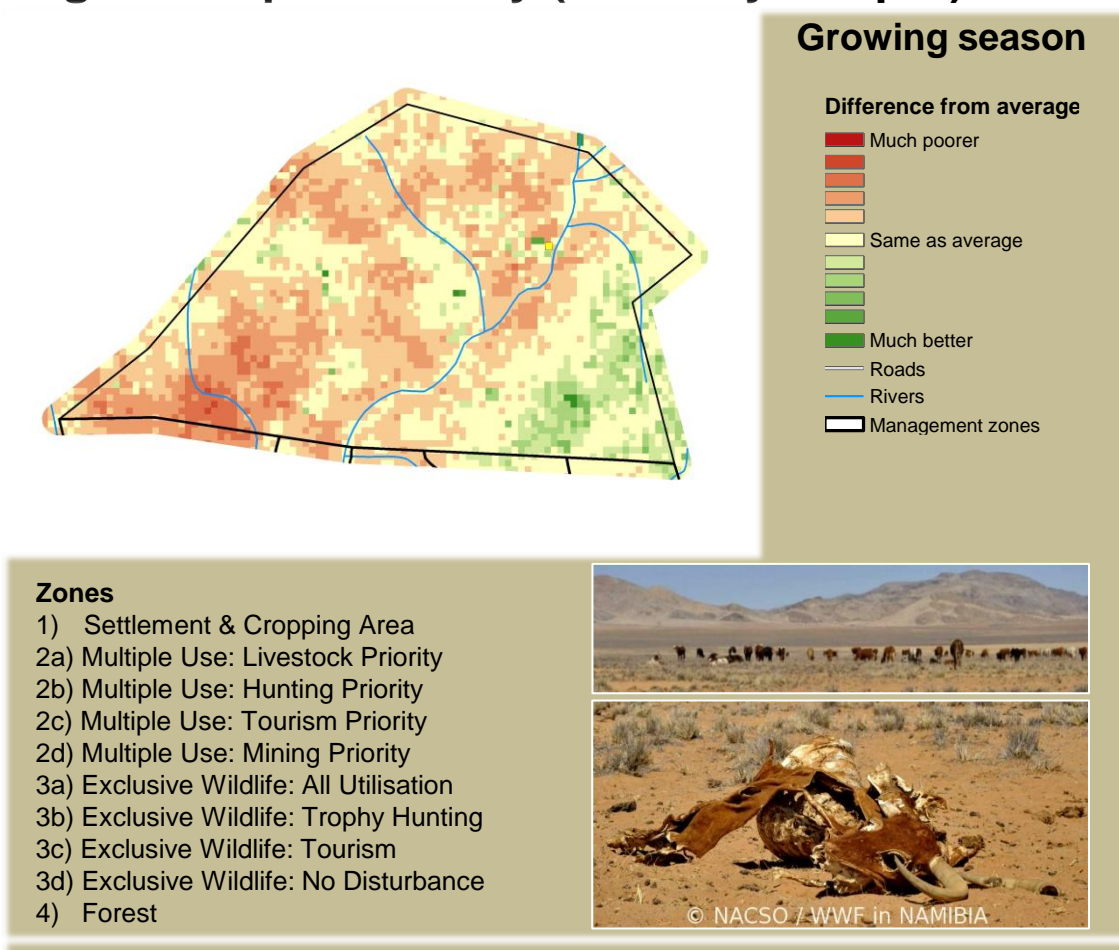

Adapting in response to the current environmental conditions ...

Seasonal trends in rainfall and vegetation (2023 / 2024 Season)

Vegetation cover trend (2000 - 2023)

Vegetation productivity (February to April) 2024

Fire management

Forage availability

Climate and vegetation patterns assist in our understanding of the status of wildlife and livestock in the conservancy for the effective management of these resources.