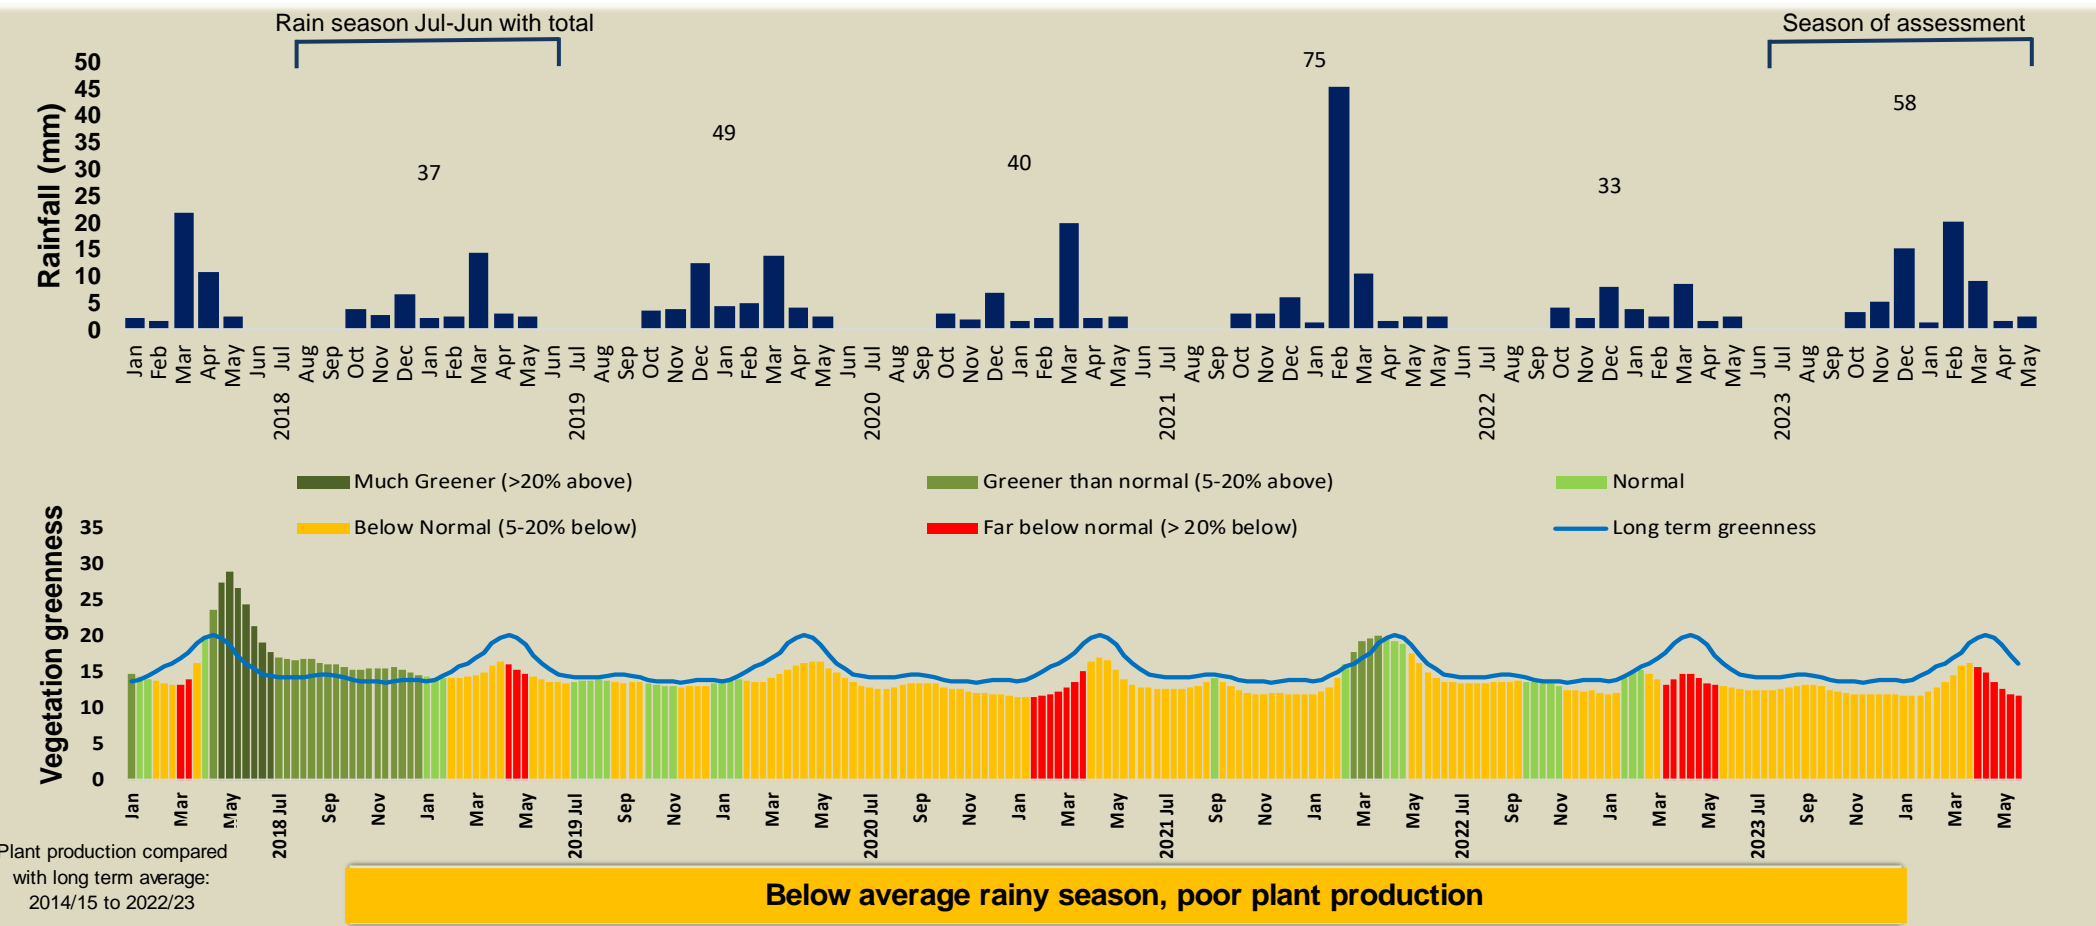

## Seasonal trends in rainfall and vegetation (2023 / 2024 Season)

## Vegetation cover trend (2000 - 2023)

## Vegetation productivity (February to April) 2024