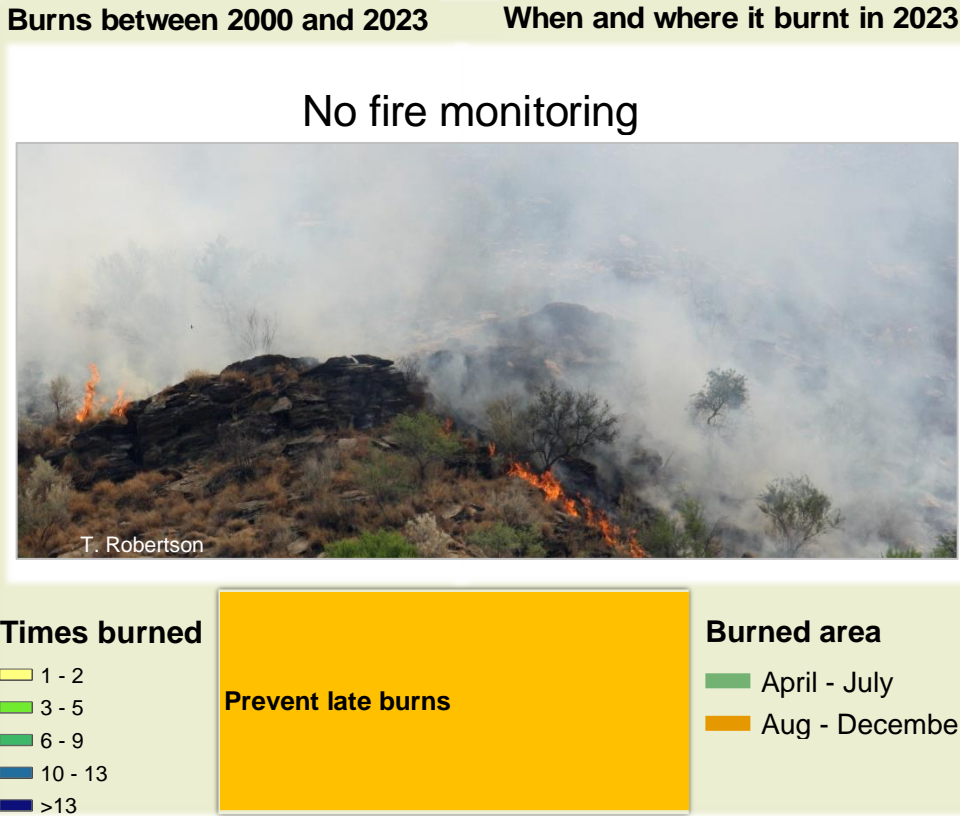

Orupupa Climate and Vegetation Report

Adapting in response to the current environmental conditions ...

Seasonal trends in rainfall and vegetation (2023 / 2024 Season)

Vegetation cover trend (2000 - 2023)

Vegetation productivity (February to April) 2024

Fire management

Forage availability

Climate and vegetation patterns assist in our understanding of the status of wildlife and livestock in the conservancy for the effective management of these resources.