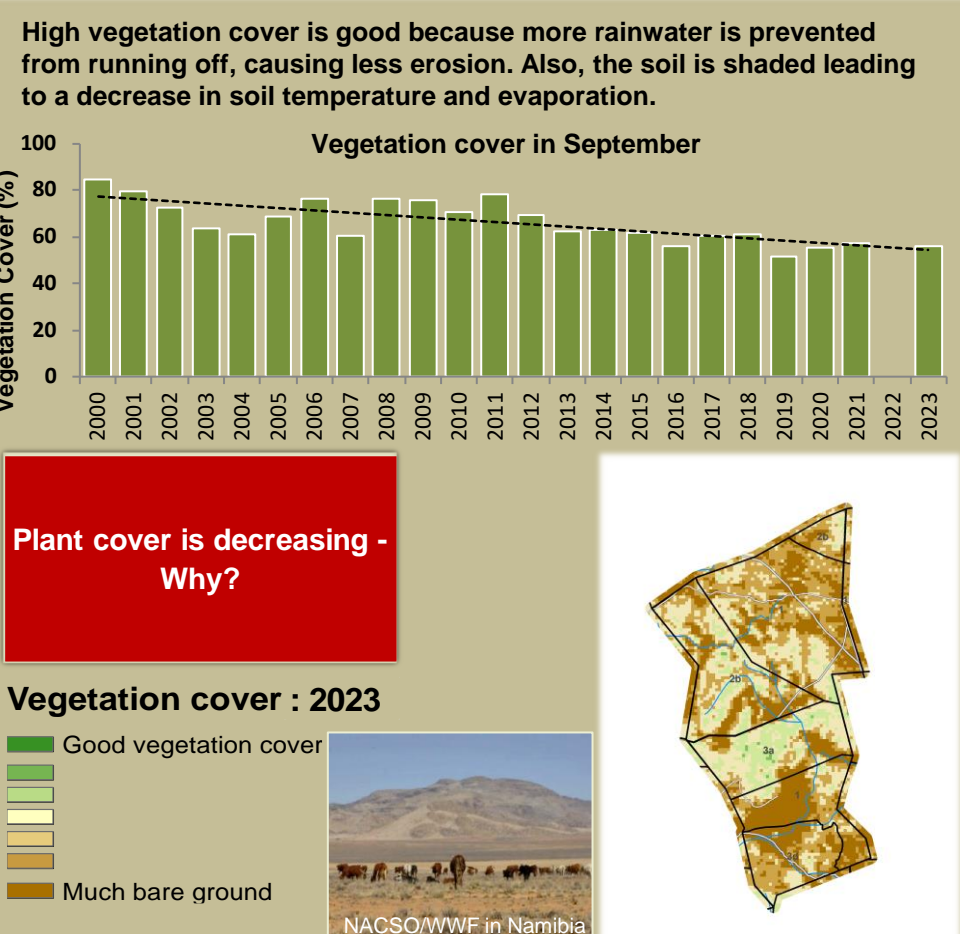

Orupupa Climate and Vegetation Report

Adapting in response to the current environmental conditions ...

Seasonal trends in rainfall and vegetation (2023 / 2024 Season)

Vegetation cover trend (2000 - 2023)

Vegetation productivity (February to April) 2024

Fire management

Forage availability

Climate and vegetation patterns assist in our understanding of the status of wildlife and livestock in the conservancy for the effective management of these resources.