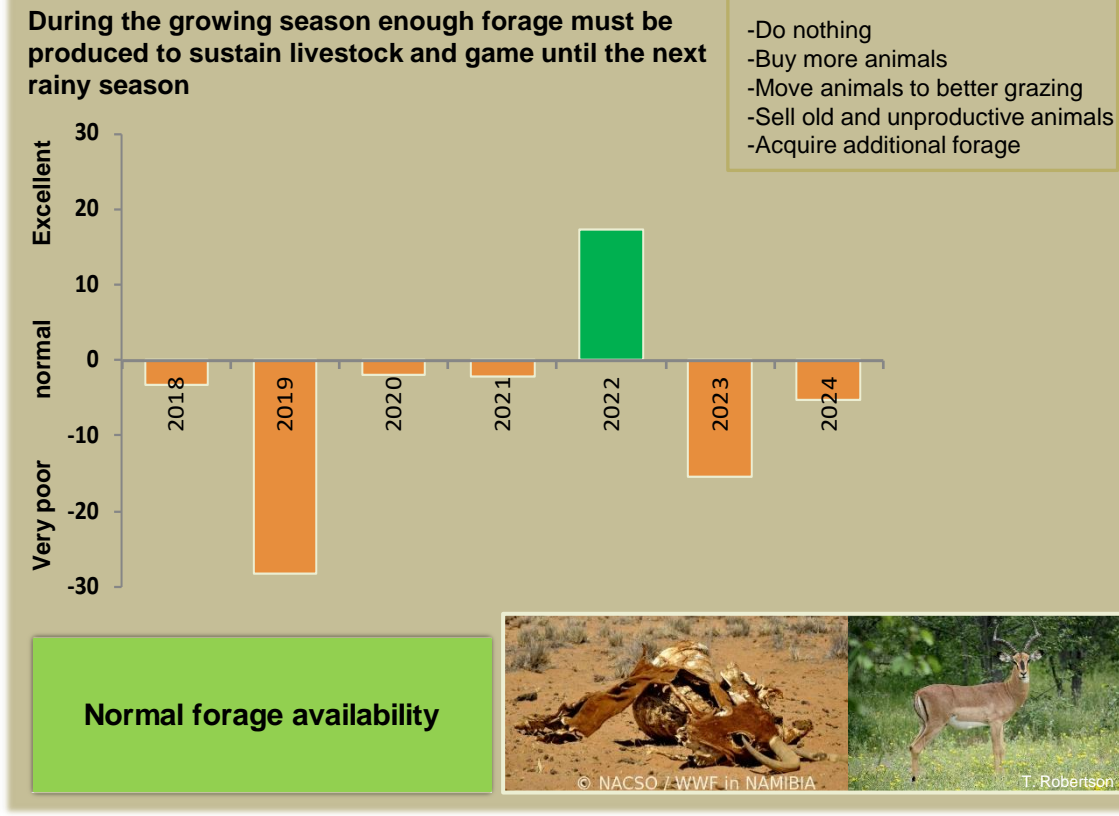

Orupupa Climate and Vegetation Report

Adapting in response to the current environmental conditions ...

Seasonal trends in rainfall and vegetation (2023 / 2024 Season)

Vegetation cover trend (2000 - 2023)

Vegetation productivity (February to April) 2024

Fire management

Forage availability

Climate and vegetation patterns assist in our understanding of the status of wildlife and livestock in the conservancy for the effective management of these resources.