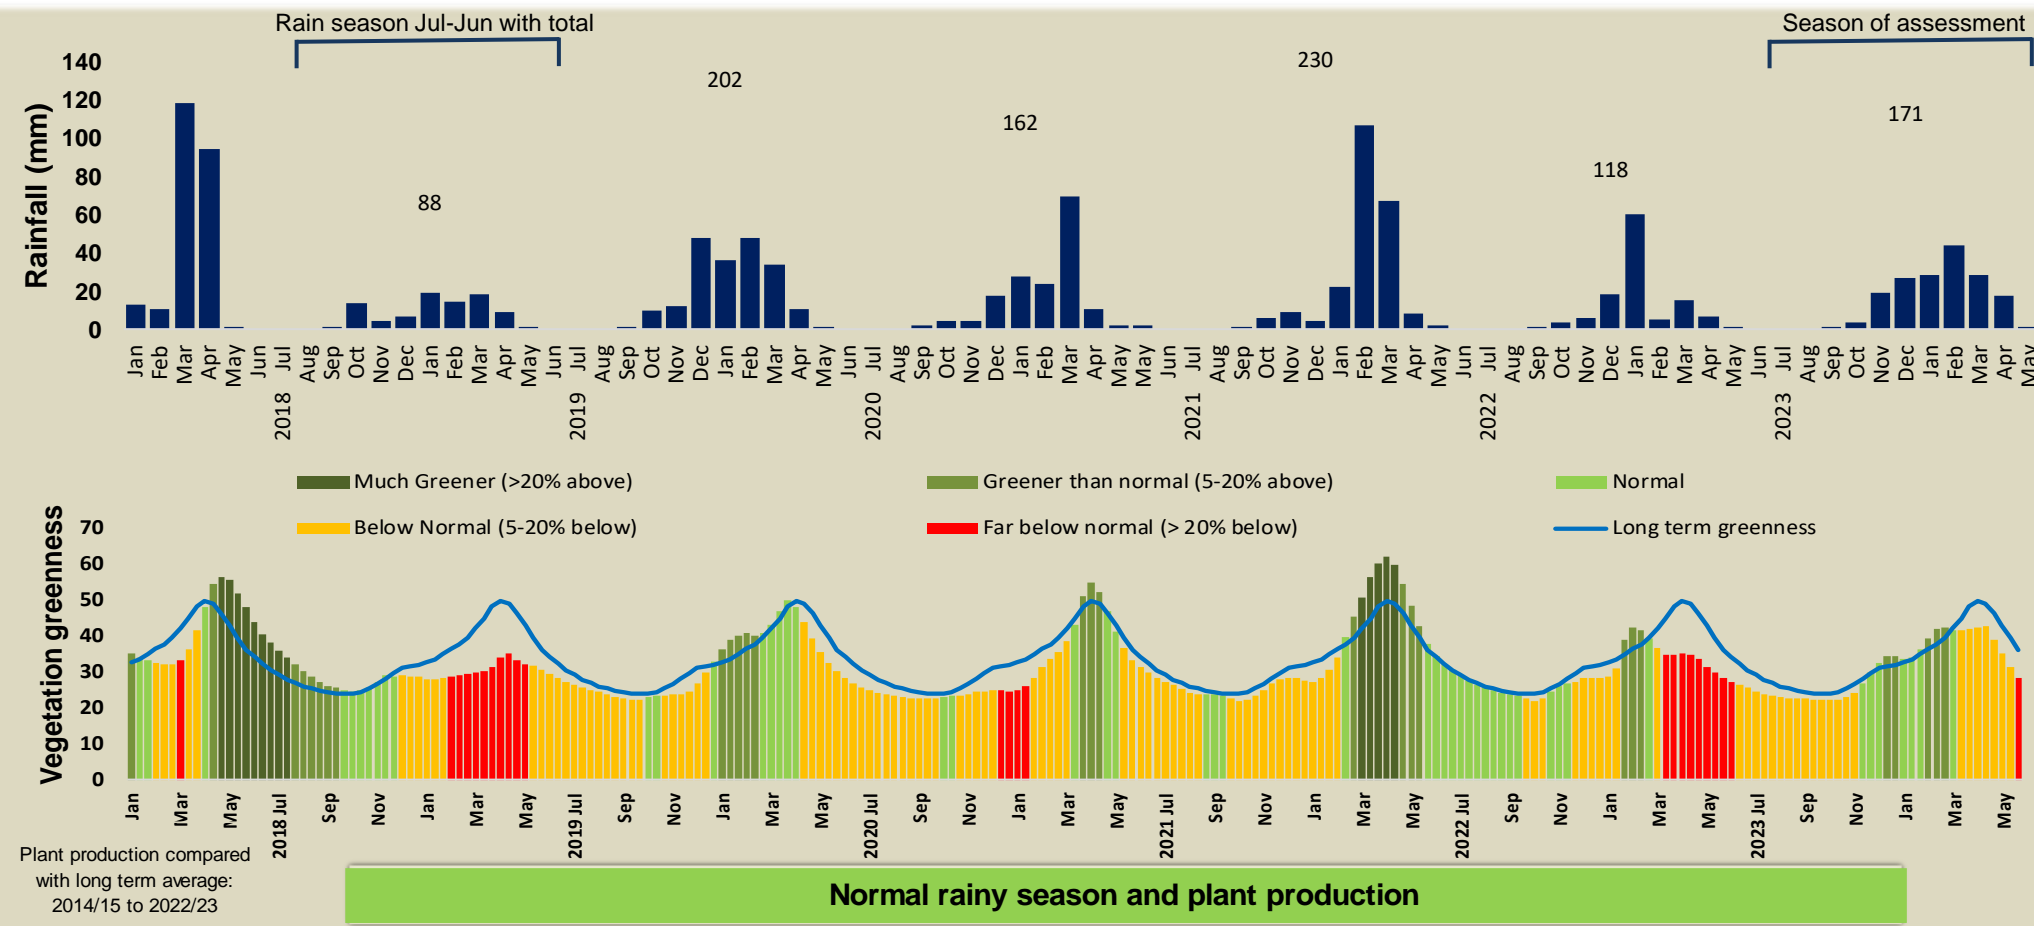

Orupupa Climate and Vegetation Report

Adapting in response to the current environmental conditions ...

Seasonal trends in rainfall and vegetation (2023 / 2024 Season)

Vegetation cover trend (2000 - 2023)

Vegetation productivity (February to April) 2024

Fire management

Forage availability

Climate and vegetation patterns assist in our understanding of the status of wildlife and livestock in the conservancy for the effective management of these resources.