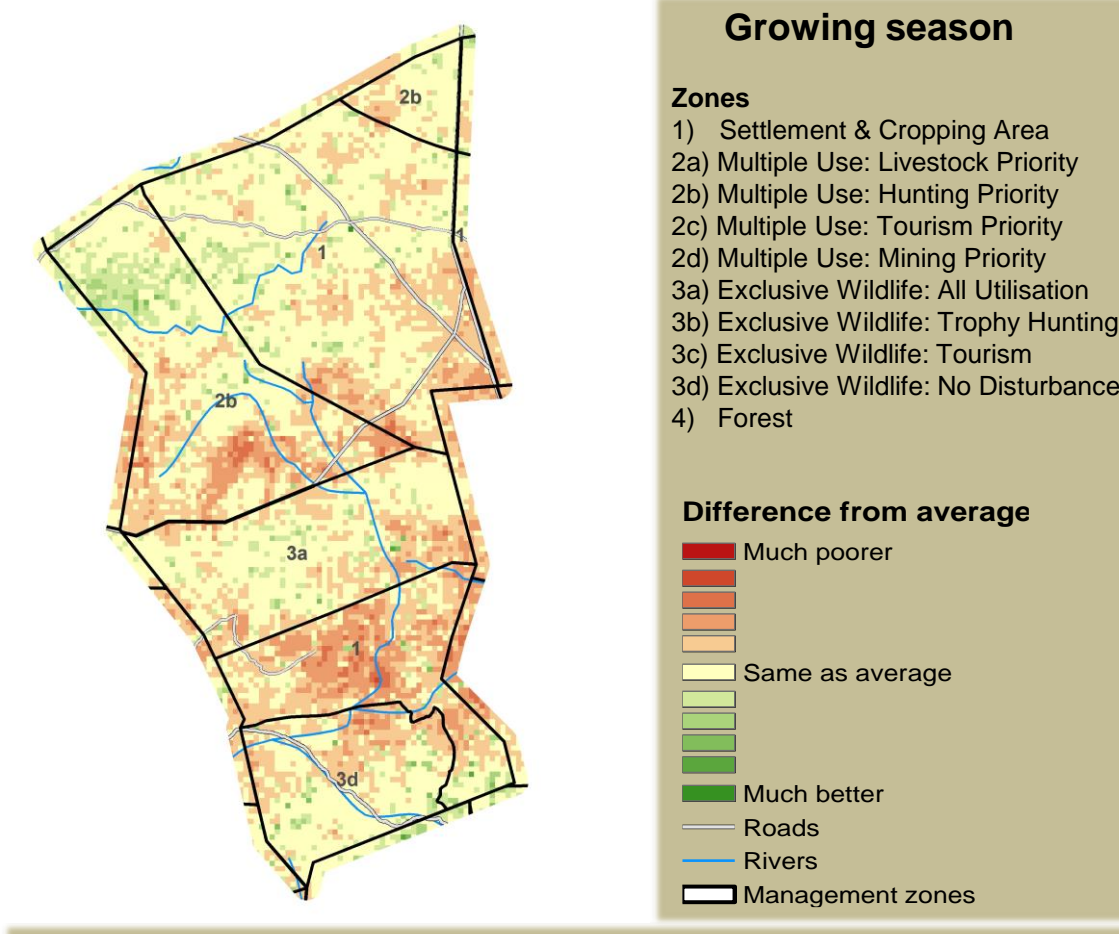

Orupupa Climate and Vegetation Report

Adapting in response to the current environmental conditions ...

Seasonal trends in rainfall and vegetation (2023 / 2024 Season)

Vegetation cover trend (2000 - 2023)

Vegetation productivity (February to April) 2024

Fire management

Forage availability

Climate and vegetation patterns assist in our understanding of the status of wildlife and livestock in the conservancy for the effective management of these resources.