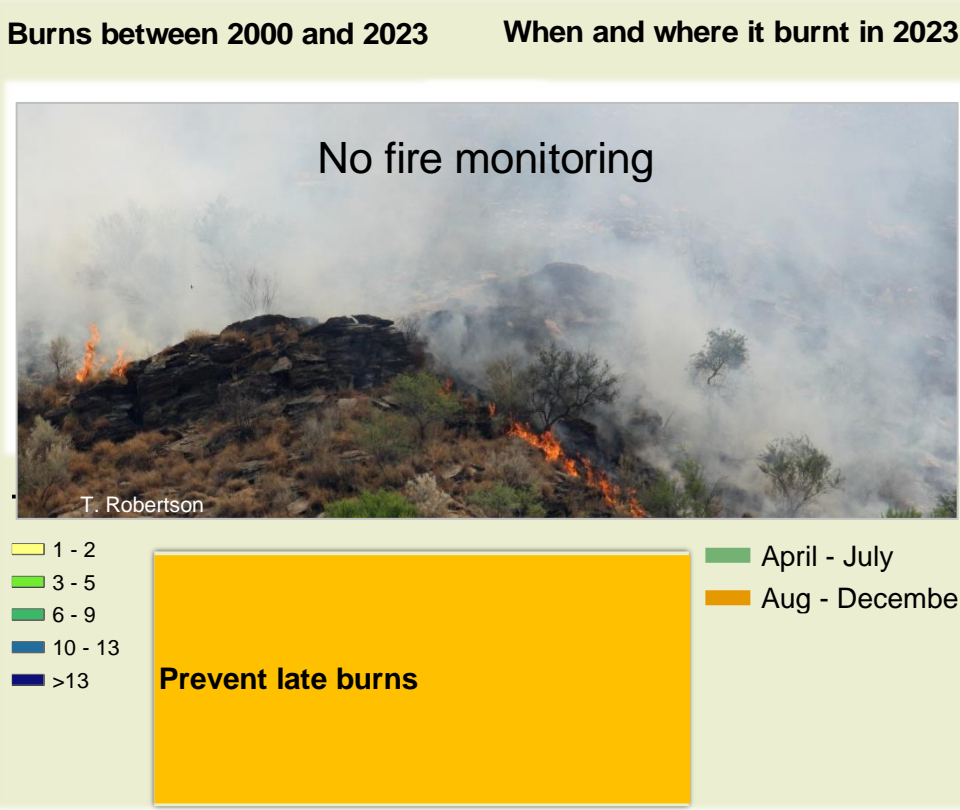

Otjikondavirongo Climate and Vegetation Report

Adapting in response to the current environmental conditions ...

Seasonal trends in rainfall and vegetation (2023 / 2024 Season)

Vegetation cover trend (2000 - 2023)

Vegetation productivity (February to April) 2024

Fire management

Forage availability

Climate and vegetation patterns assist in our understanding of the status of wildlife and livestock in the conservancy for the effective management of these resources.