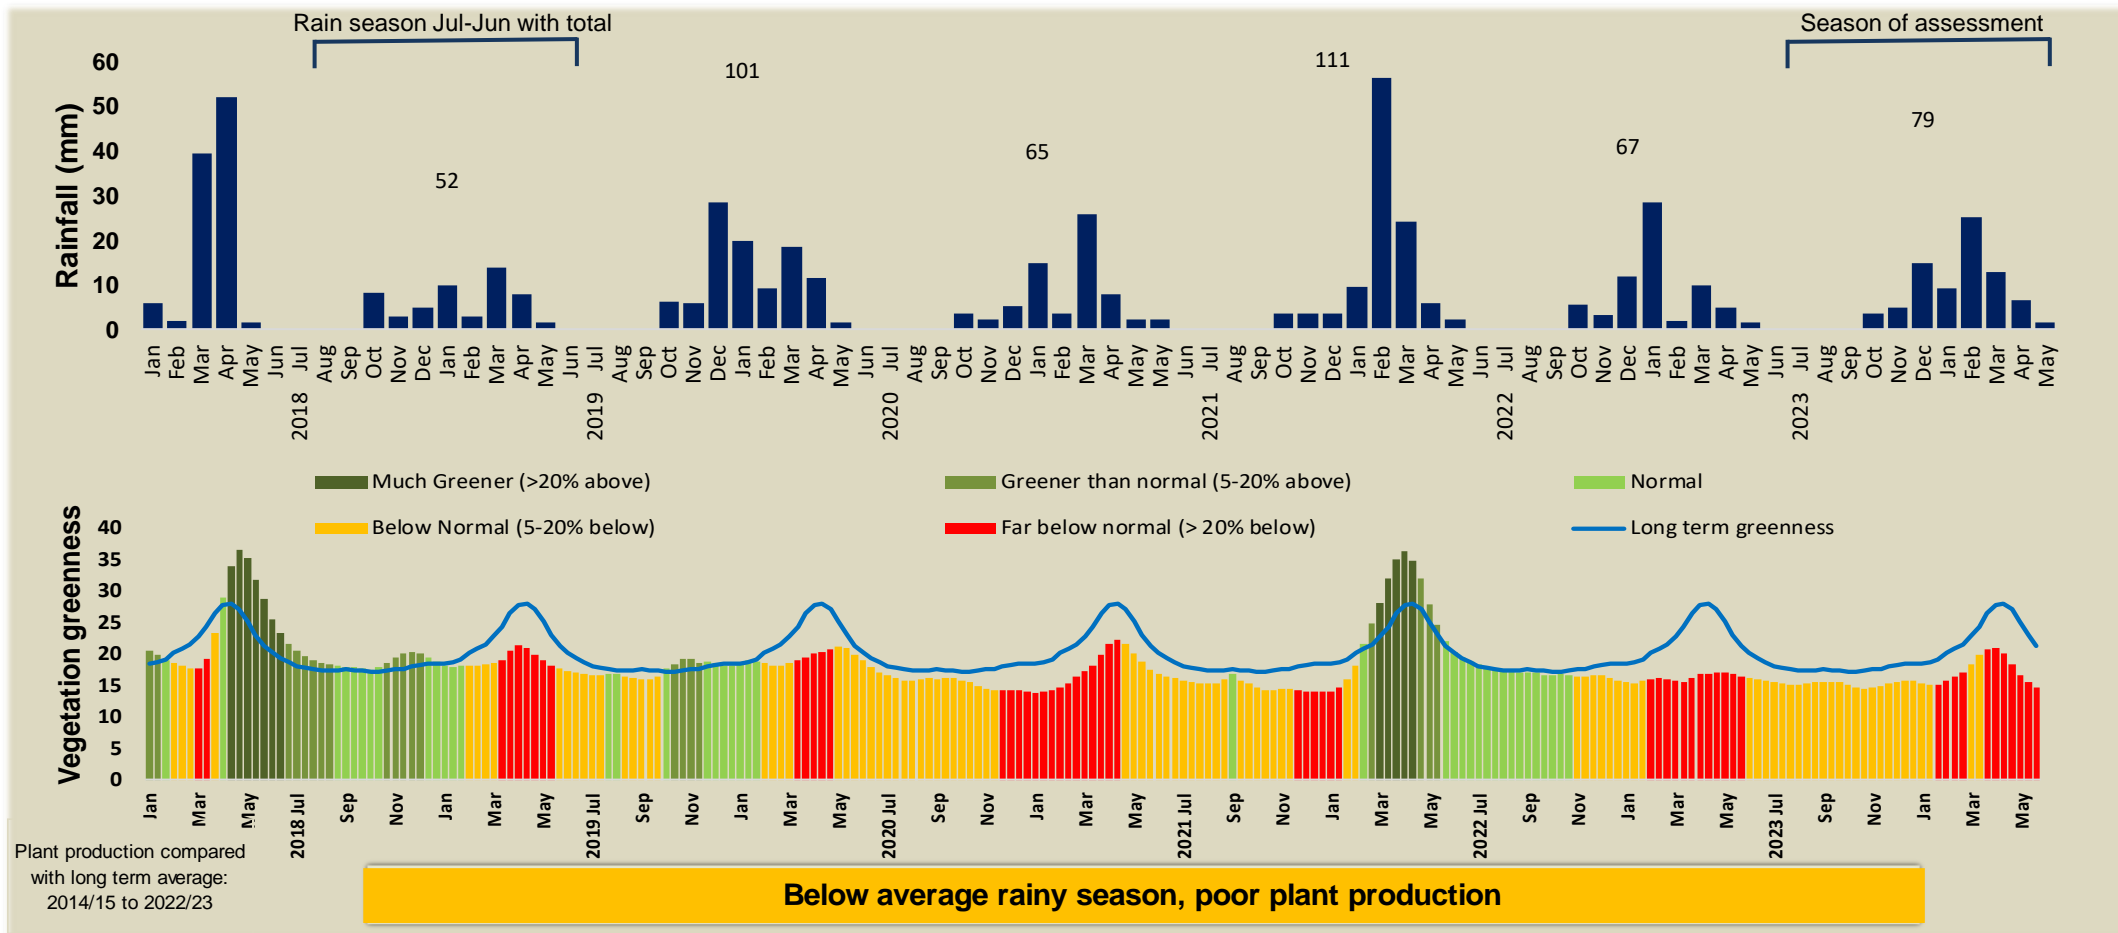

Otjikondavirongo Climate and Vegetation Report

Adapting in response to the current environmental conditions ...

Seasonal trends in rainfall and vegetation (2023 / 2024 Season)

Vegetation cover trend (2000 - 2023)

Vegetation productivity (February to April) 2024

Fire management

Forage availability

Climate and vegetation patterns assist in our understanding of the status of wildlife and livestock in the conservancy for the effective management of these resources.