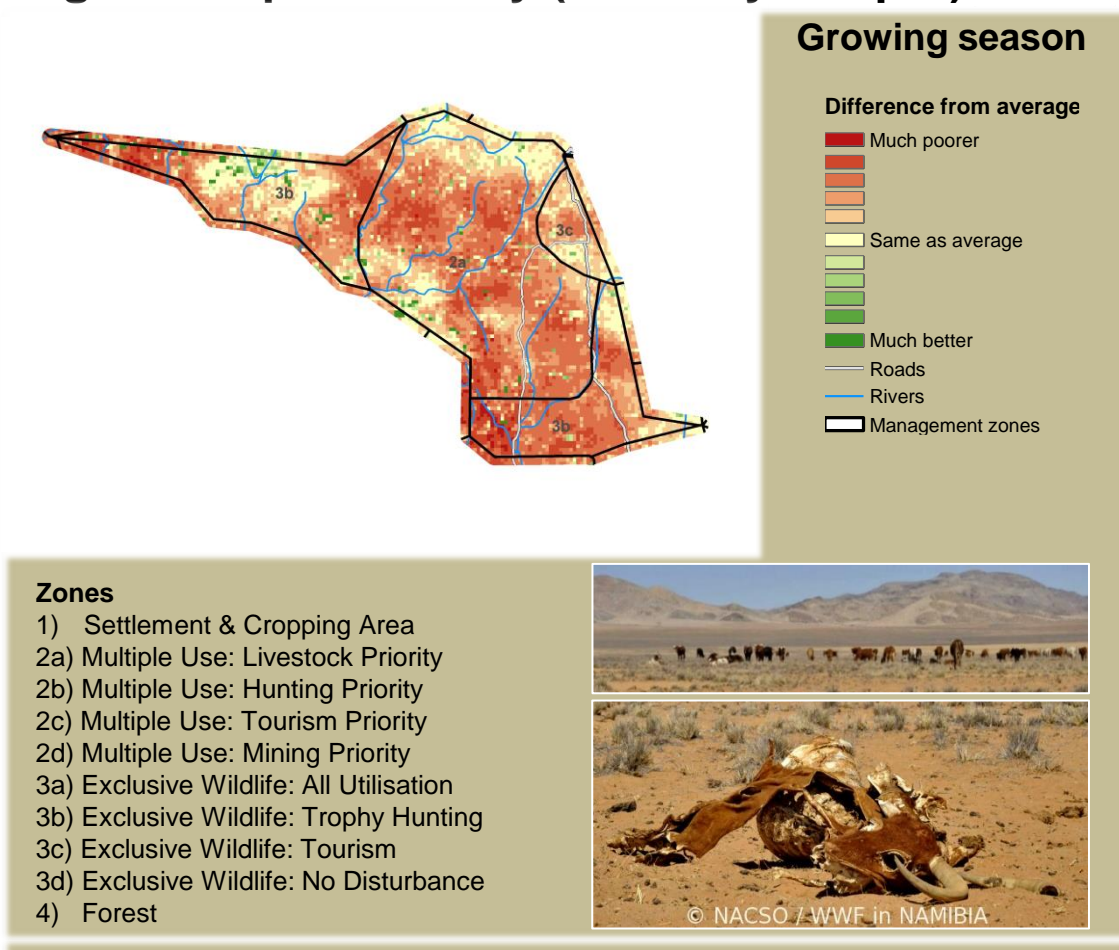

Otjikondavirongo Climate and Vegetation Report

Adapting in response to the current environmental conditions ...

Seasonal trends in rainfall and vegetation (2023 / 2024 Season)

Vegetation cover trend (2000 - 2023)

Vegetation productivity (February to April) 2024

Fire management

Forage availability

Climate and vegetation patterns assist in our understanding of the status of wildlife and livestock in the conservancy for the effective management of these resources.