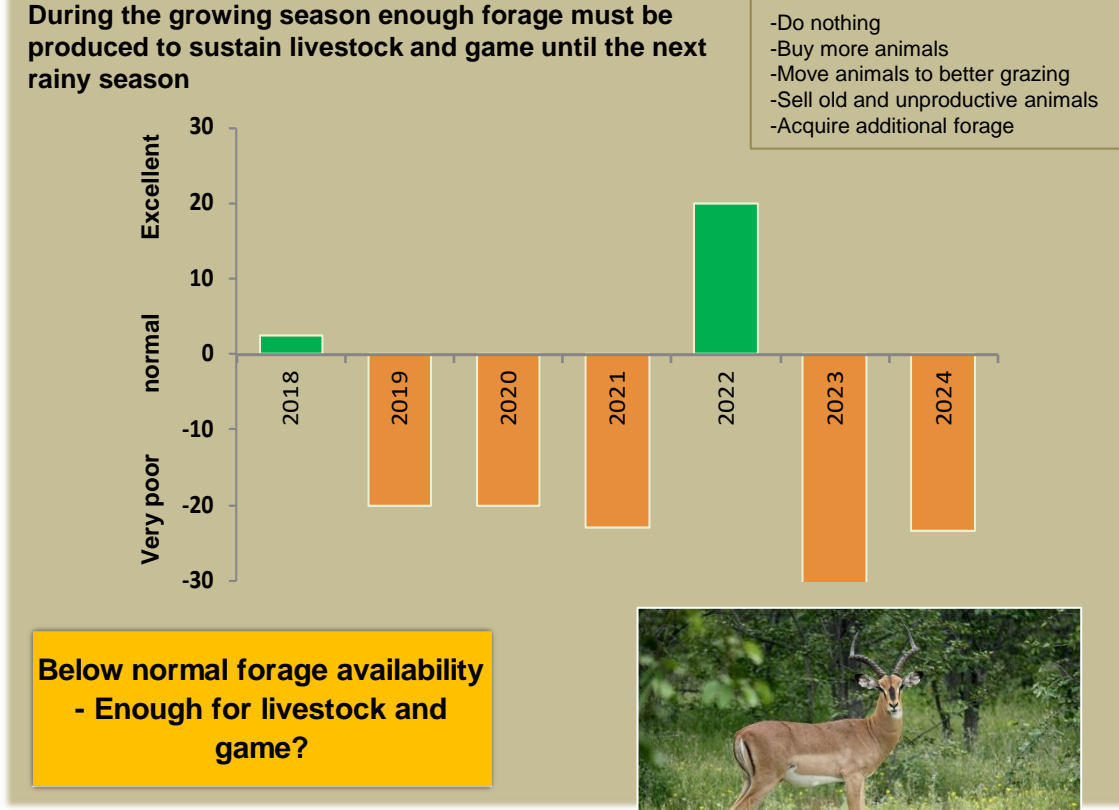

Otjikondavirongo Climate and Vegetation Report

Adapting in response to the current environmental conditions ...

Seasonal trends in rainfall and vegetation (2023 / 2024 Season)

Vegetation cover trend (2000 - 2023)

Vegetation productivity (February to April) 2024

Fire management

Forage availability

Climate and vegetation patterns assist in our understanding of the status of wildlife and livestock in the conservancy for the effective management of these resources.