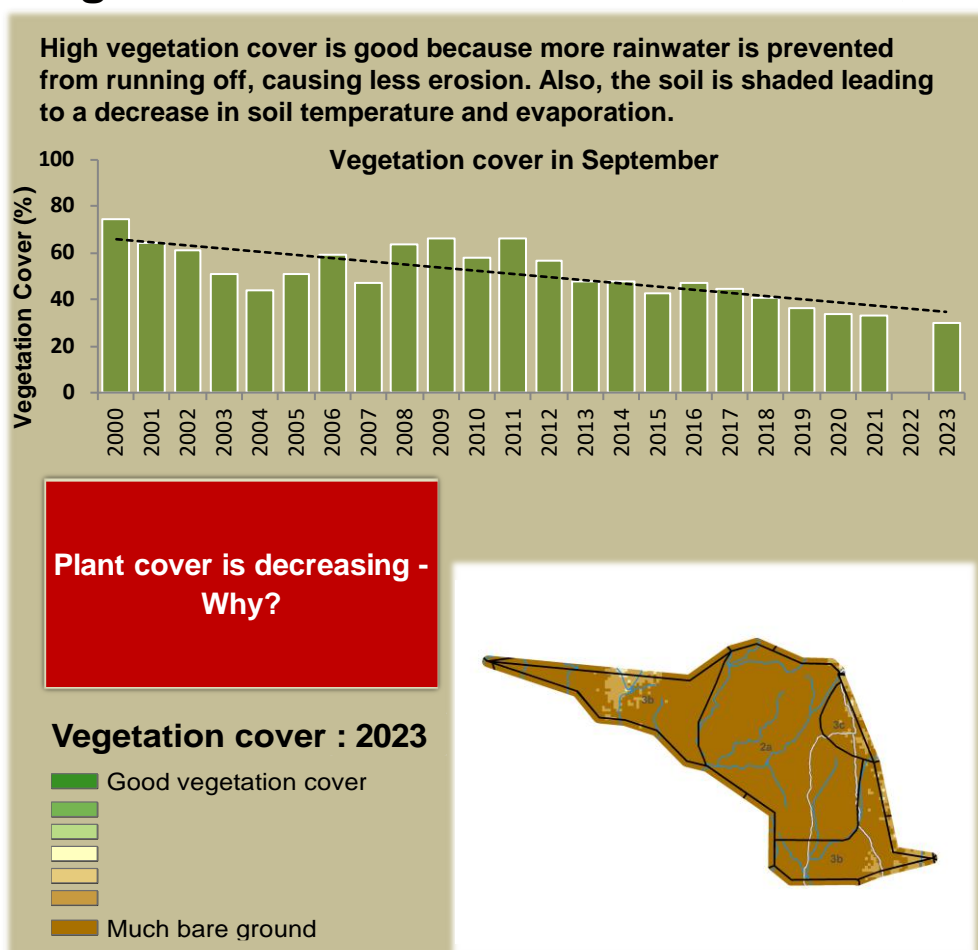

Otjikondavirongo Climate and Vegetation Report

Adapting in response to the current environmental conditions ...

Seasonal trends in rainfall and vegetation (2023 / 2024 Season)

Vegetation cover trend (2000 - 2023)

Vegetation productivity (February to April) 2024

Fire management

Forage availability

Climate and vegetation patterns assist in our understanding of the status of wildlife and livestock in the conservancy for the effective management of these resources.