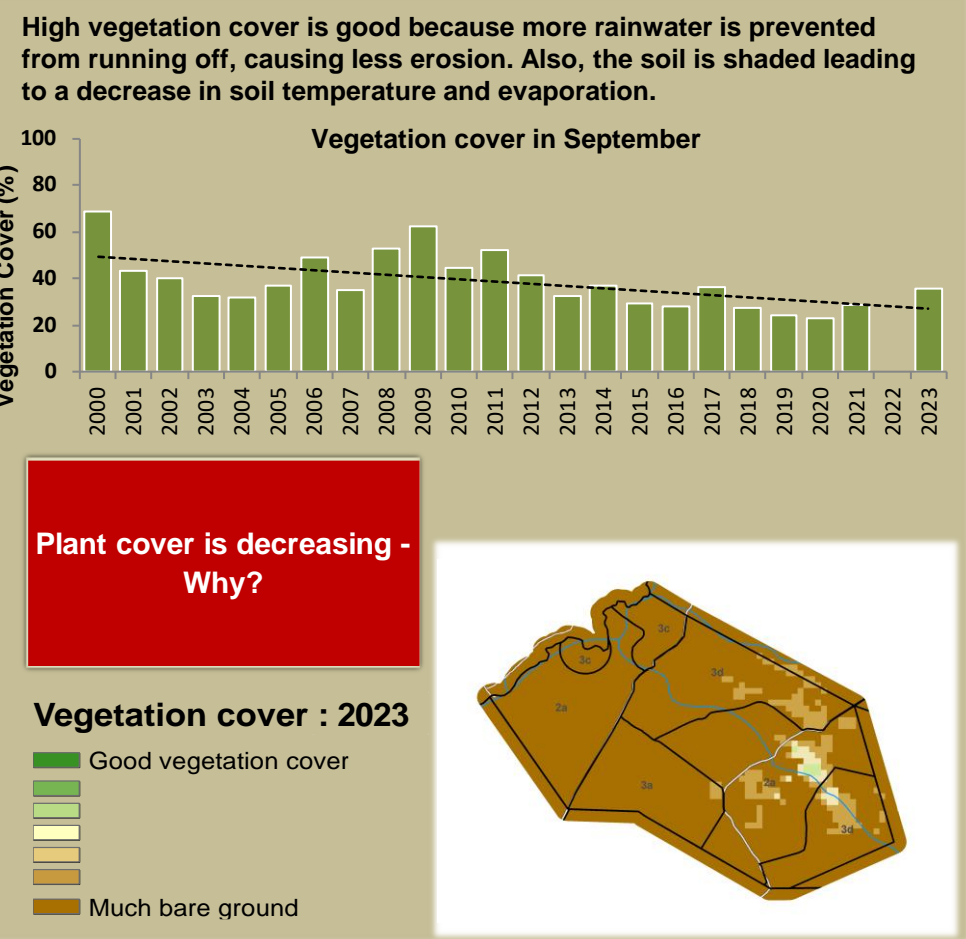

Otjimboyo Climate and Vegetation Report

Adapting in response to the current environmental conditions ...

Seasonal trends in rainfall and vegetation (2023 / 2024 Season)

Vegetation cover trend (2000 - 2023)

Vegetation productivity (February to April) 2024

Fire management

Forage availability

Climate and vegetation patterns assist in our understanding of the status of wildlife and livestock in the conservancy for the effective management of these resources.