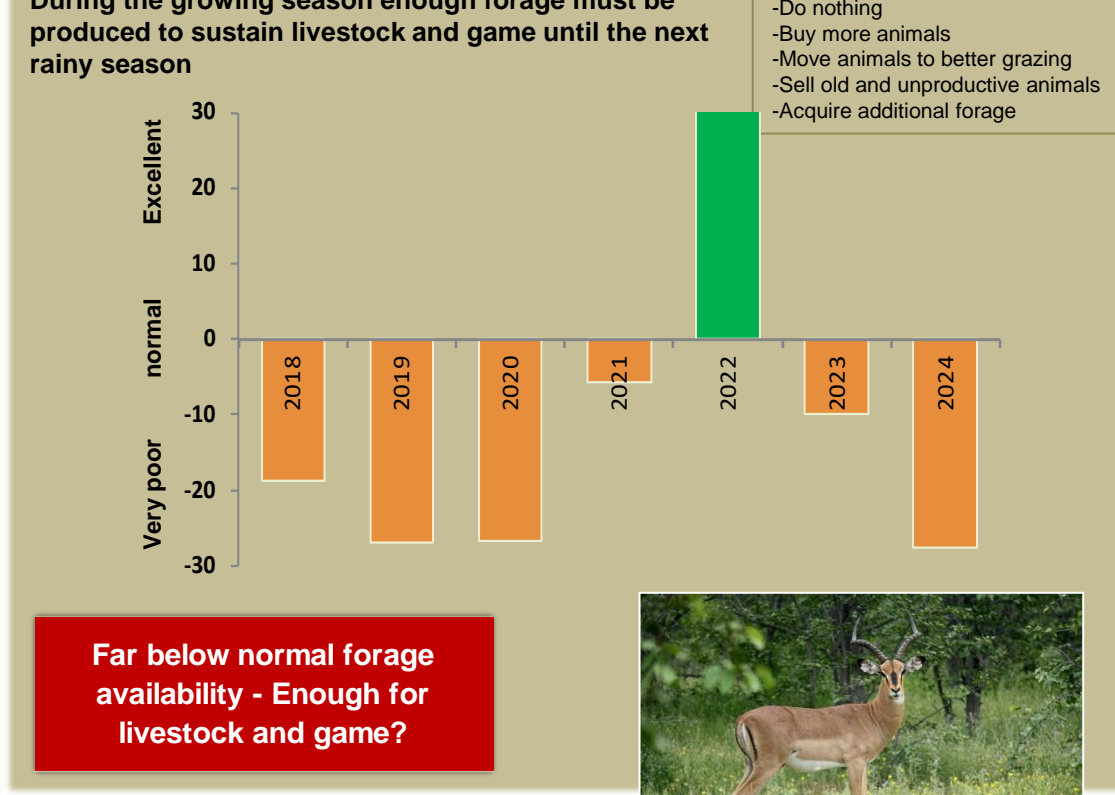

Otjimboyo Climate and Vegetation Report

Adapting in response to the current environmental conditions ...

Seasonal trends in rainfall and vegetation (2023 / 2024 Season)

Vegetation cover trend (2000 - 2023)

Vegetation productivity (February to April) 2024

Fire management

Forage availability

Climate and vegetation patterns assist in our understanding of the status of wildlife and livestock in the conservancy for the effective management of these resources.