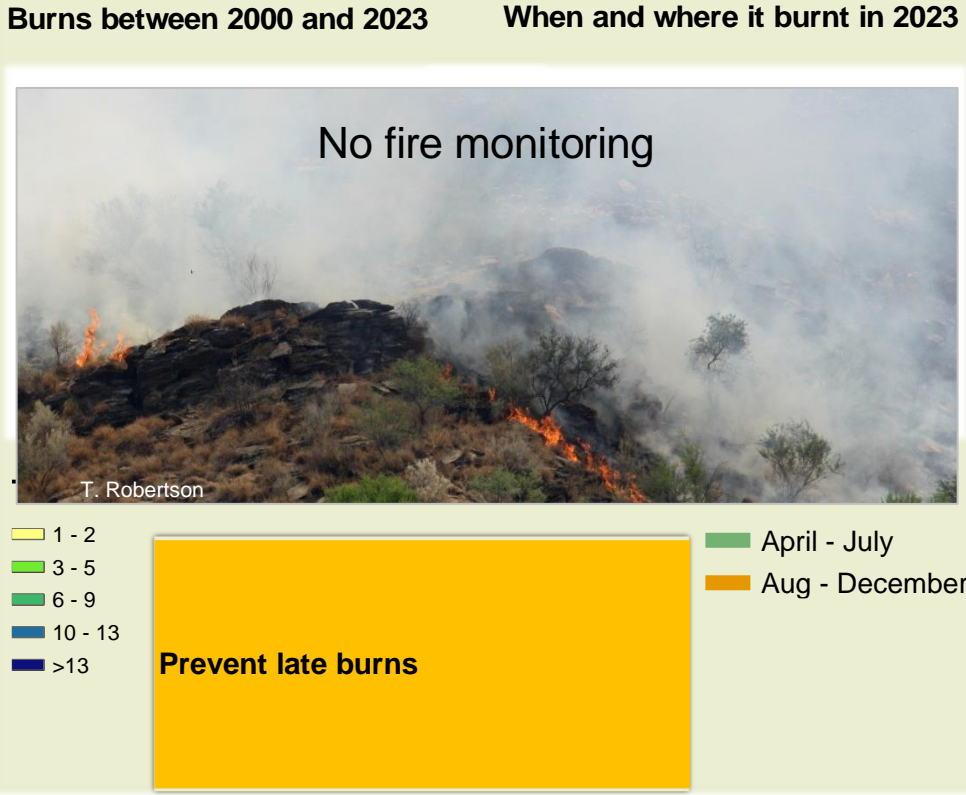

Otjimboyo Climate and Vegetation Report

Adapting in response to the current environmental conditions ...

Seasonal trends in rainfall and vegetation (2023 / 2024 Season)

Vegetation cover trend (2000 - 2023)

Vegetation productivity (February to April) 2024

Fire management

Forage availability

Climate and vegetation patterns assist in our understanding of the status of wildlife and livestock in the conservancy for the effective management of these resources.