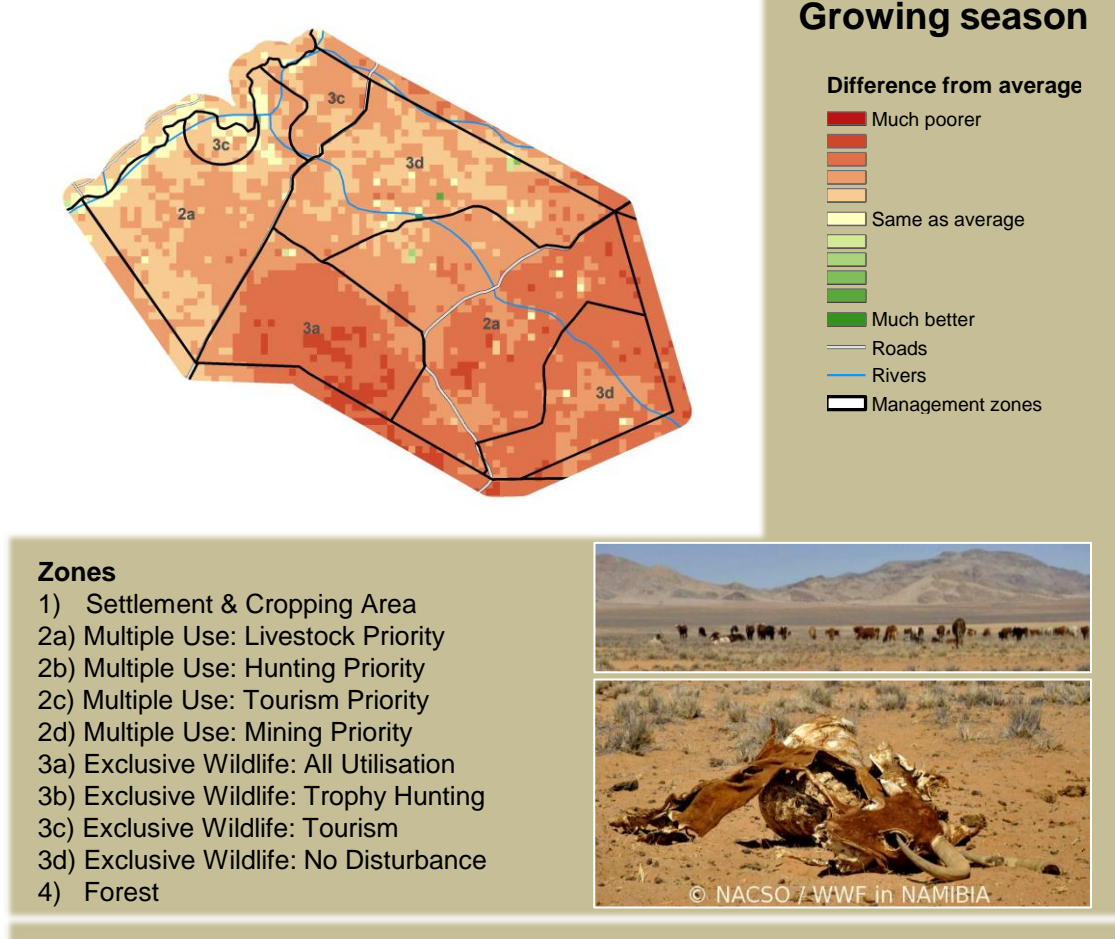

Otjimboyo Climate and Vegetation Report

Adapting in response to the current environmental conditions ...

Seasonal trends in rainfall and vegetation (2023 / 2024 Season)

Vegetation cover trend (2000 - 2023)

Vegetation productivity (February to April) 2024

Fire management

Forage availability

Climate and vegetation patterns assist in our understanding of the status of wildlife and livestock in the conservancy for the effective management of these resources.