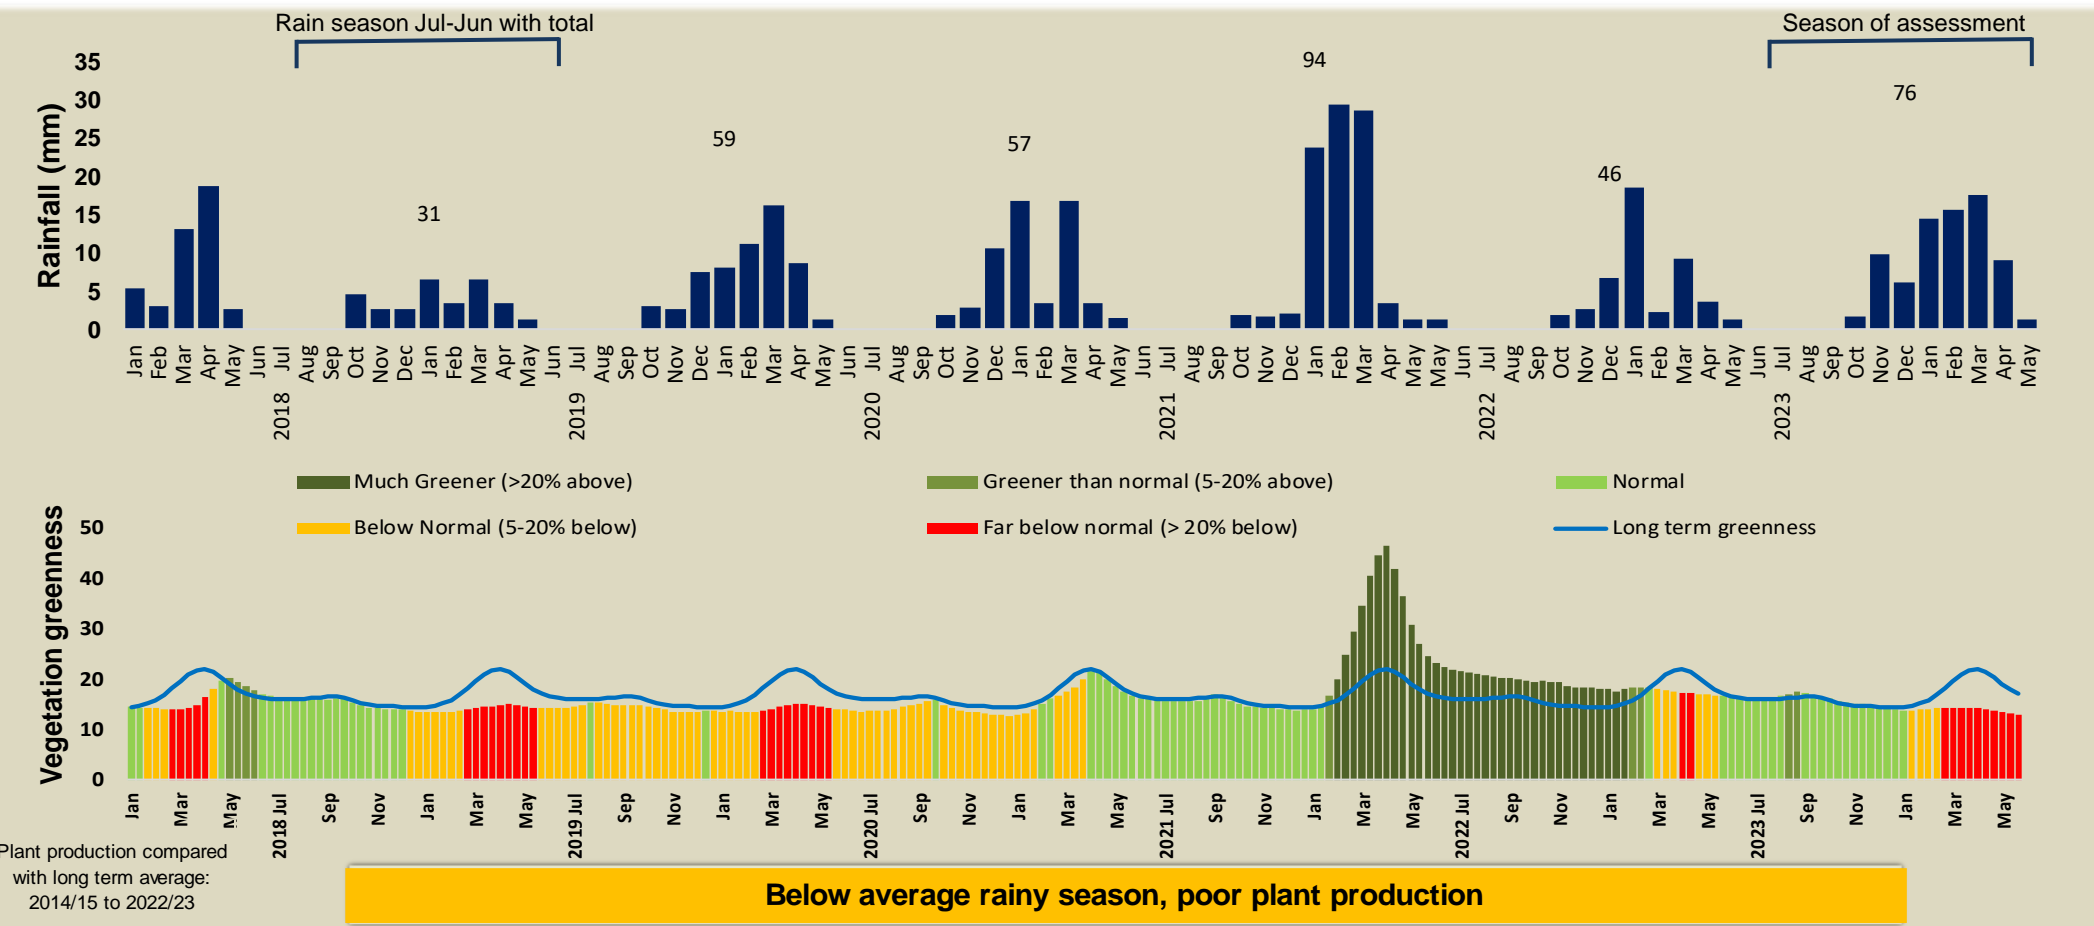

Otjimboyo Climate and Vegetation Report

Adapting in response to the current environmental conditions ...

Seasonal trends in rainfall and vegetation (2023 / 2024 Season)

Vegetation cover trend (2000 - 2023)

Vegetation productivity (February to April) 2024

Fire management

Forage availability

Climate and vegetation patterns assist in our understanding of the status of wildlife and livestock in the conservancy for the effective management of these resources.