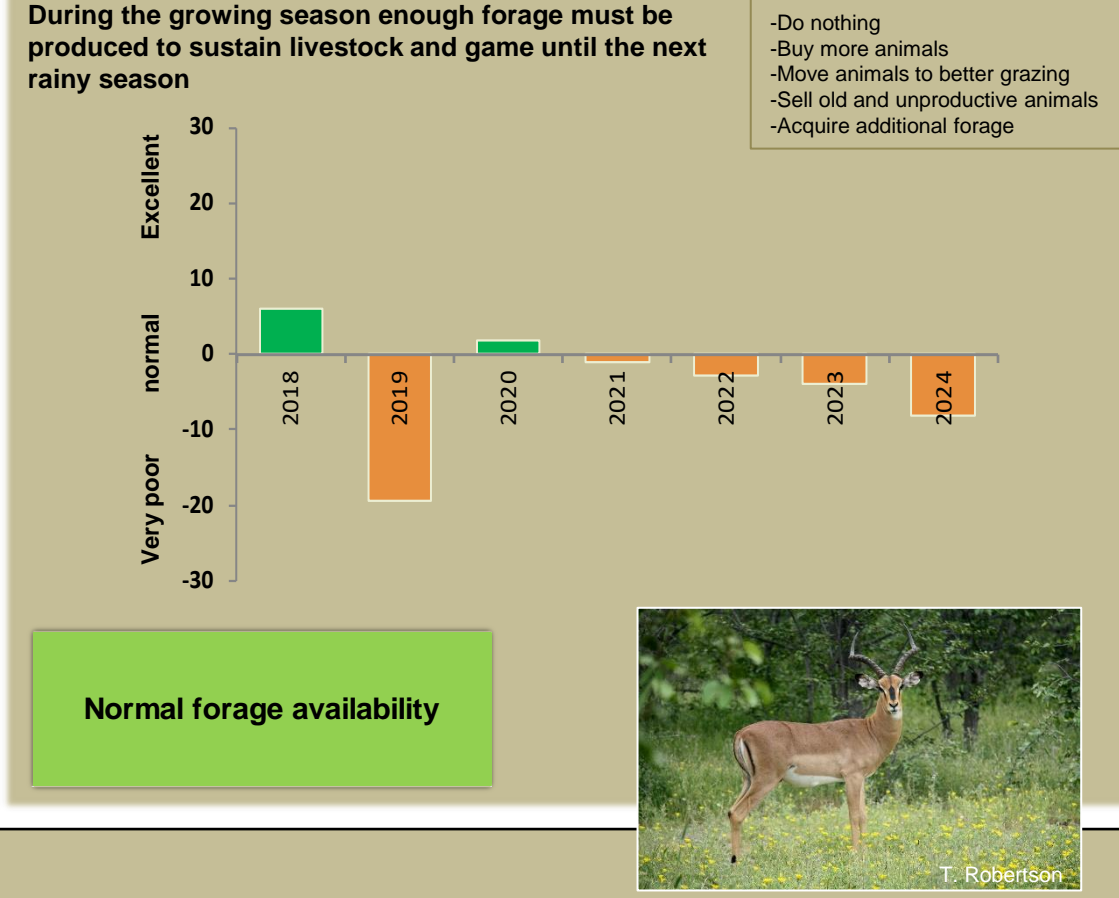

Adapting in response to the current environmental conditions ...

Seasonal trends in rainfall and vegetation (2023 / 2024 Season)

Vegetation cover trend (2000 - 2023)

Vegetation productivity (February to April) 2024

Fire management

Forage availability

Climate and vegetation patterns assist in our understanding of the status of wildlife and livestock in the conservancy for the effective management of these resources.