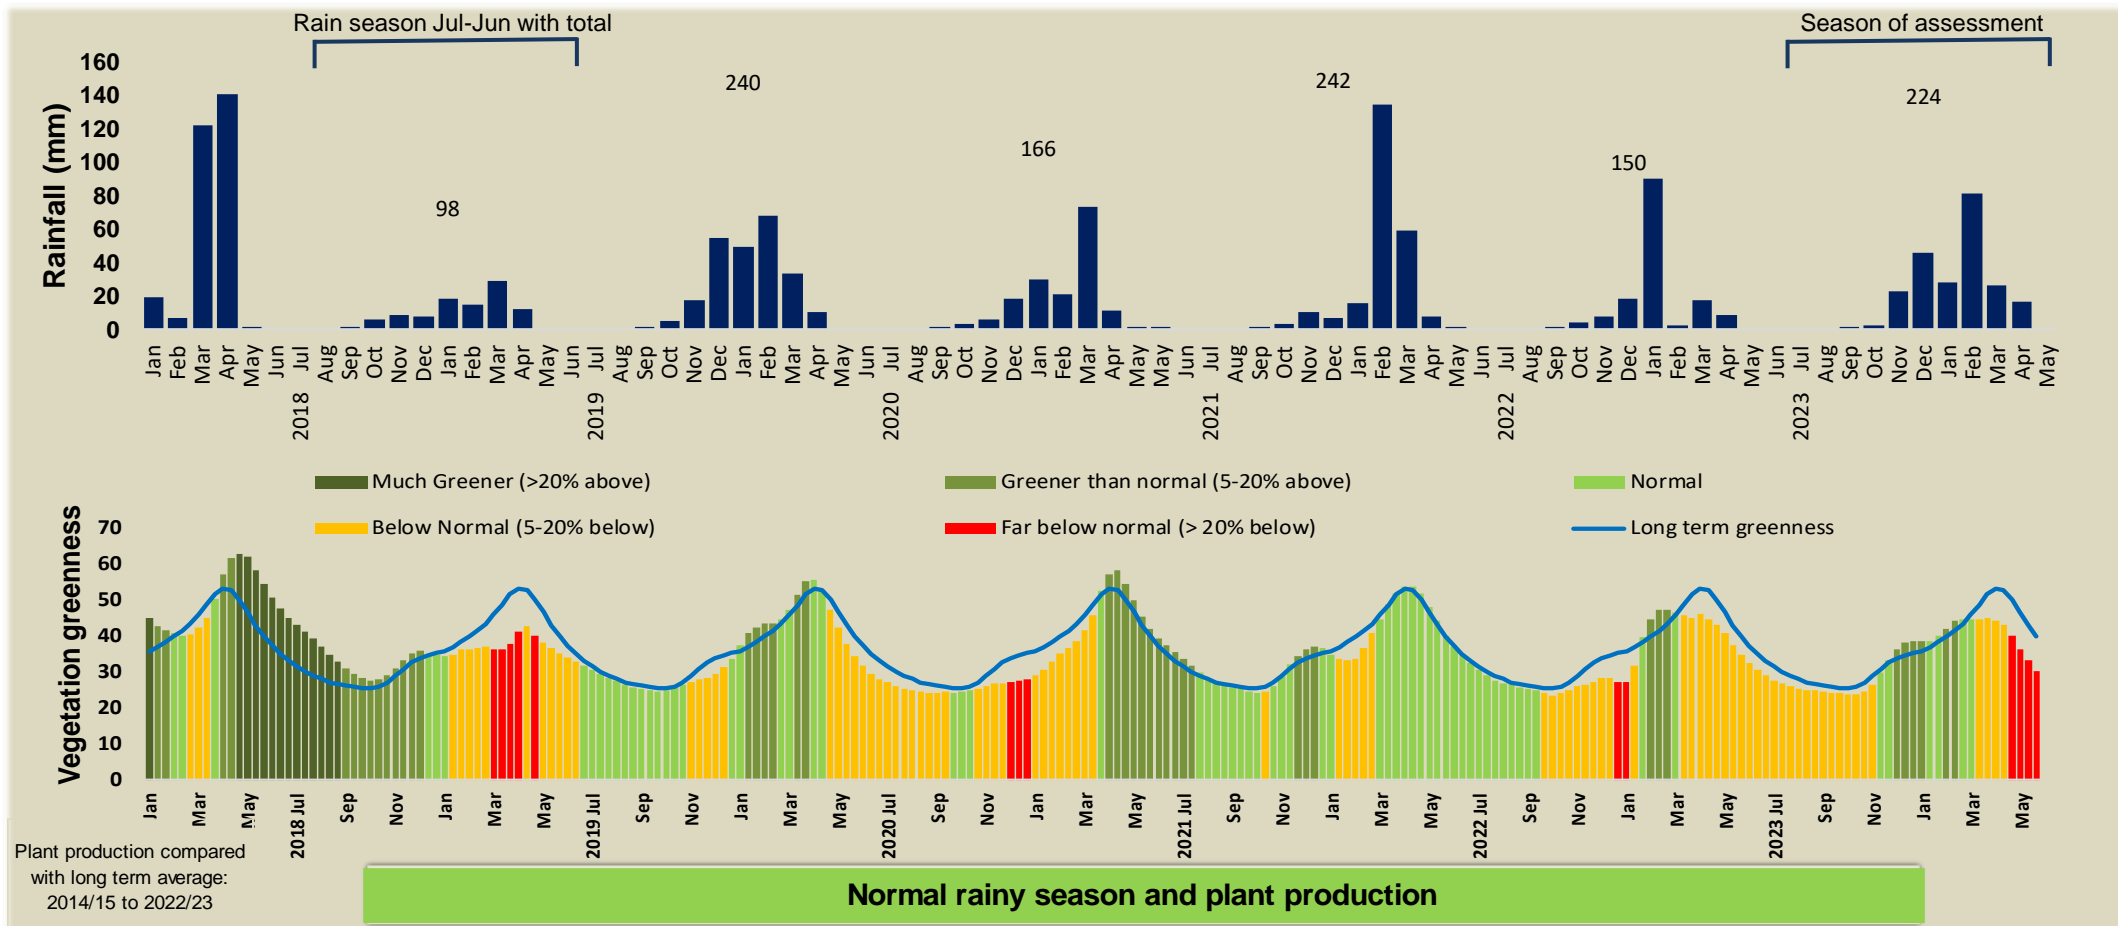

Adapting in response to the current environmental conditions ...

Seasonal trends in rainfall and vegetation (2023 / 2024 Season)

Vegetation cover trend (2000 - 2023)

Vegetation productivity (February to April) 2024

Fire management

Forage availability

Climate and vegetation patterns assist in our understanding of the status of wildlife and livestock in the conservancy for the effective management of these resources.