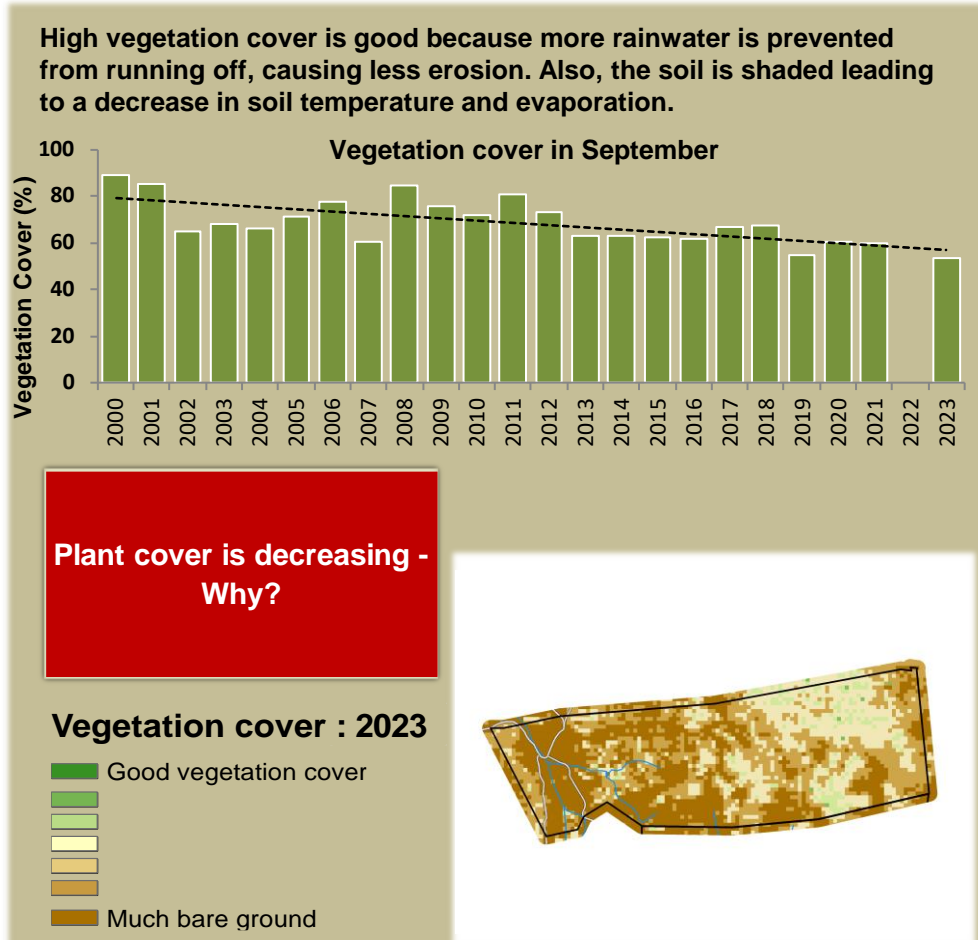

Adapting in response to the current environmental conditions ...

Seasonal trends in rainfall and vegetation (2023 / 2024 Season)

Vegetation cover trend (2000 - 2023)

Vegetation productivity (February to April) 2024

Fire management

Forage availability

Climate and vegetation patterns assist in our understanding of the status of wildlife and livestock in the conservancy for the effective management of these resources.