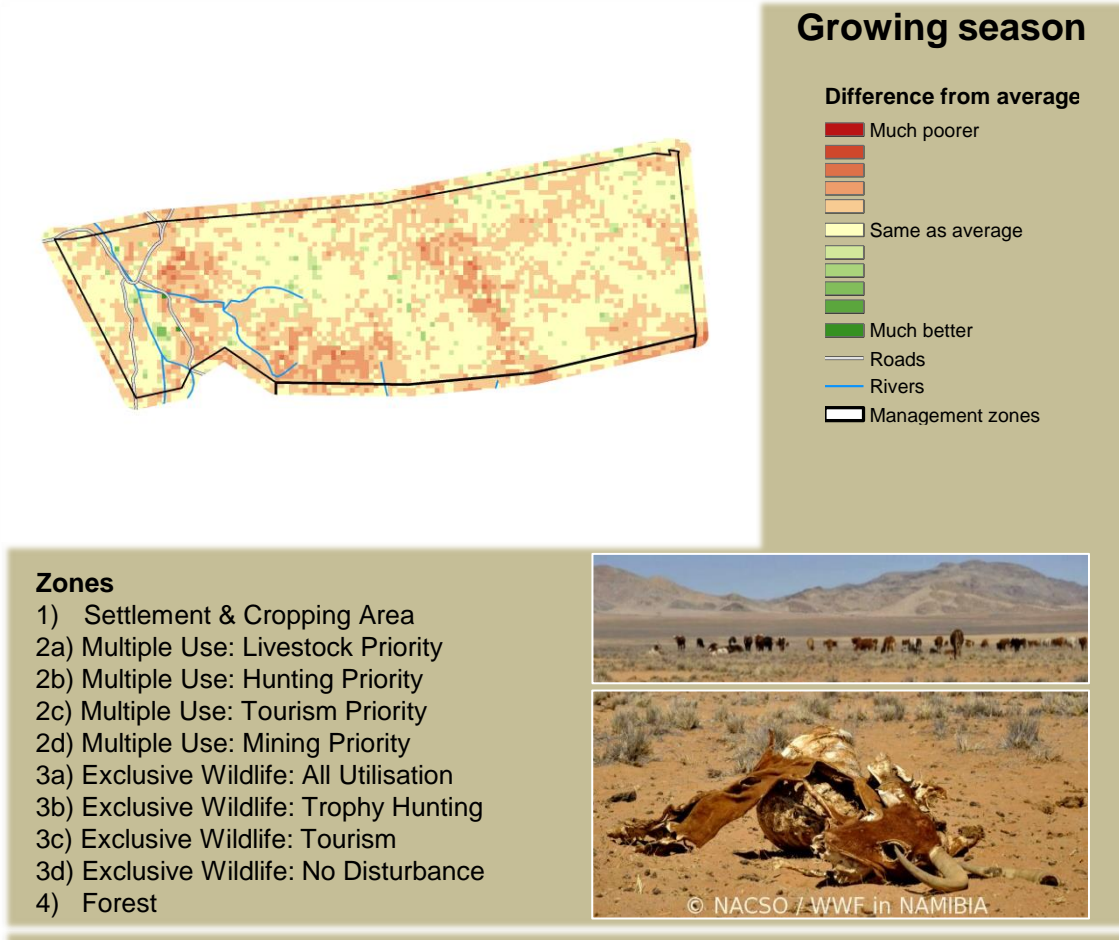

Adapting in response to the current environmental conditions ...

Seasonal trends in rainfall and vegetation (2023 / 2024 Season)

Vegetation cover trend (2000 - 2023)

Vegetation productivity (February to April) 2024

Fire management

Forage availability

Climate and vegetation patterns assist in our understanding of the status of wildlife and livestock in the conservancy for the effective management of these resources.