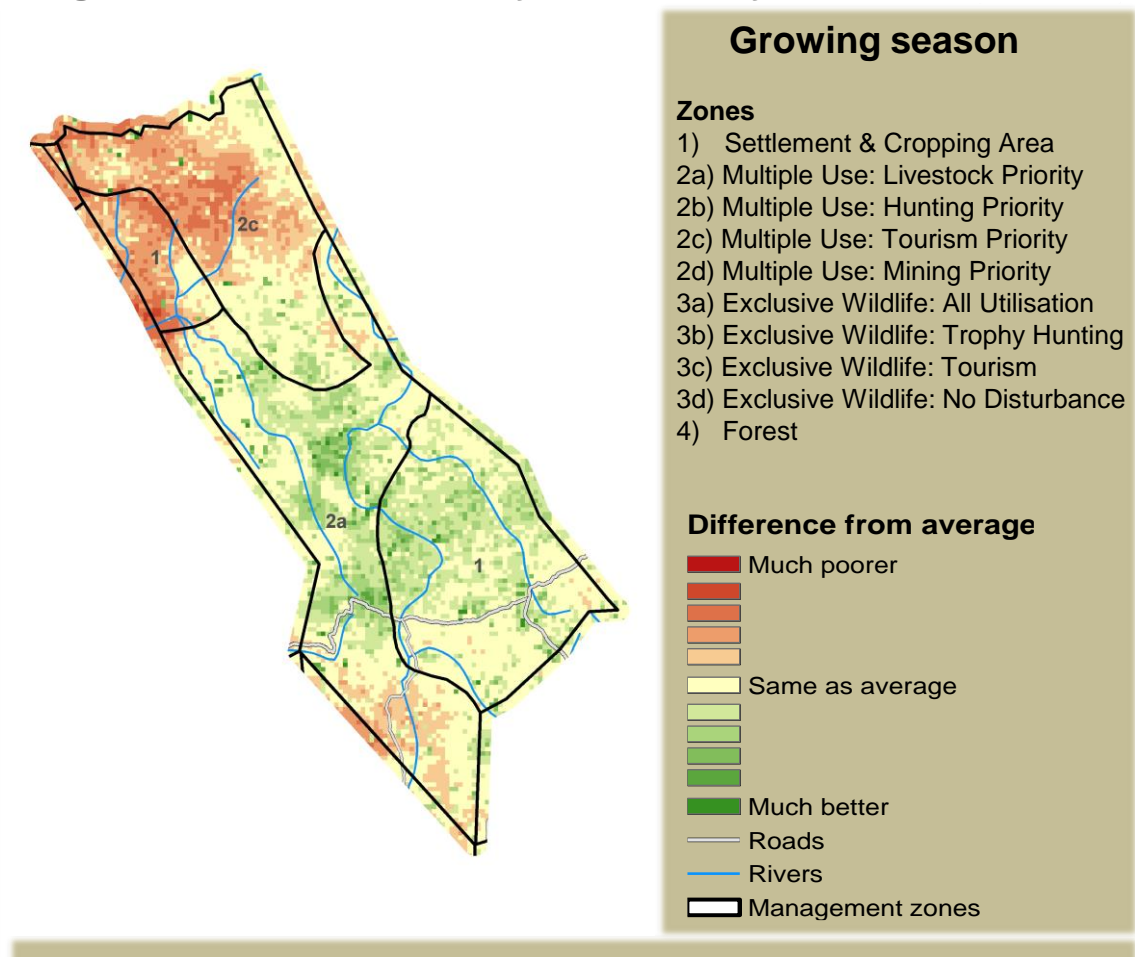

Adapting in response to the current environmental conditions ...

Seasonal trends in rainfall and vegetation (2023 / 2024 Season)

Vegetation cover trend (2000 - 2023)

Vegetation productivity (February to April) 2024

Fire management

Forage availability

Climate and vegetation patterns assist in our understanding of the status of wildlife and livestock in the conservancy for the effective management of these resources.