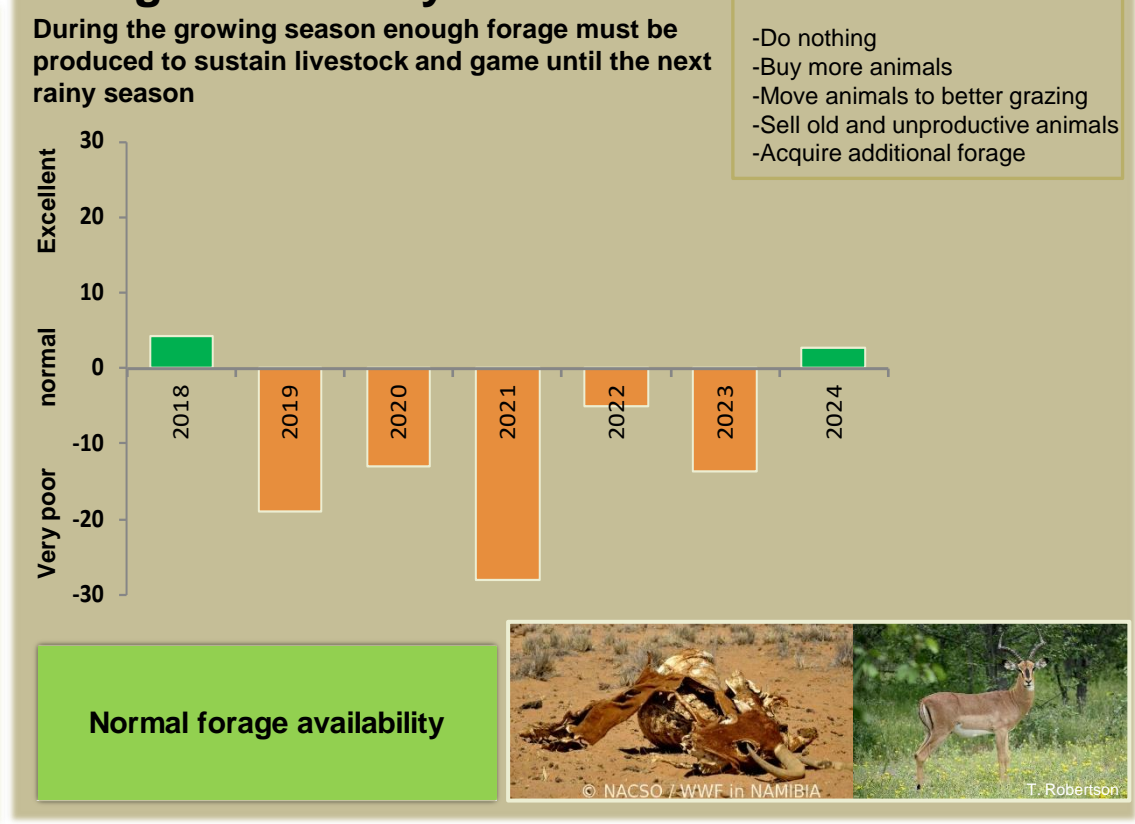

Adapting in response to the current environmental conditions ...

Seasonal trends in rainfall and vegetation (2023 / 2024 Season)

Vegetation cover trend (2000 - 2023)

Vegetation productivity (February to April) 2024

Fire management

Forage availability

Climate and vegetation patterns assist in our understanding of the status of wildlife and livestock in the conservancy for the effective management of these resources.