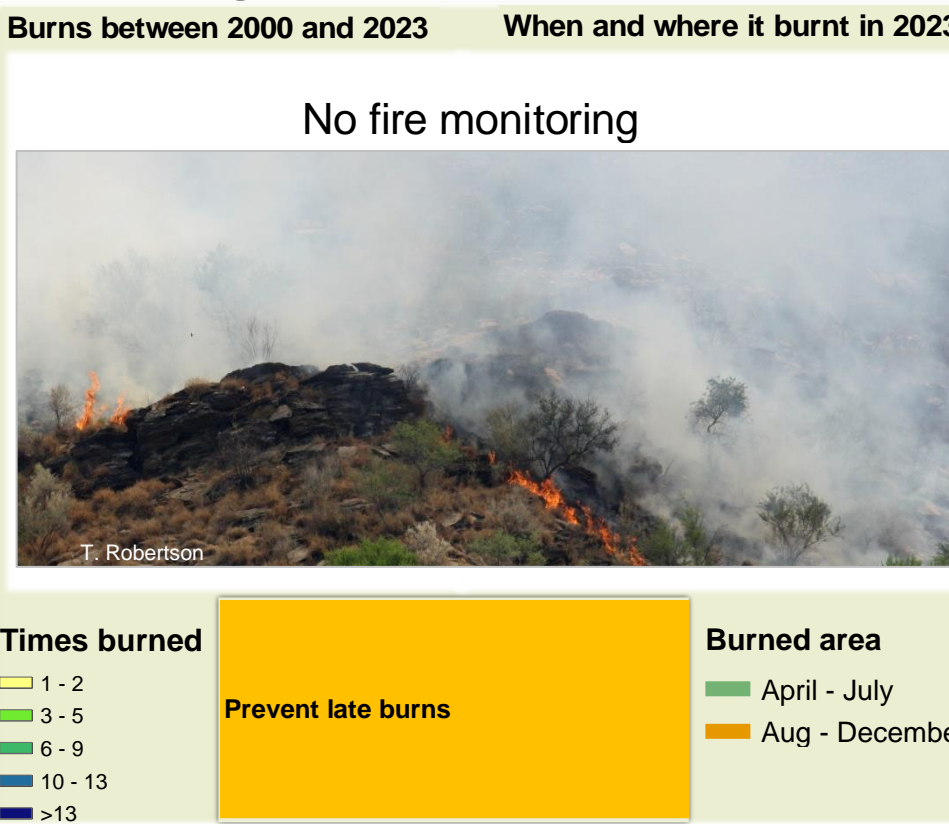

Adapting in response to the current environmental conditions ...

Seasonal trends in rainfall and vegetation (2023 / 2024 Season)

Vegetation cover trend (2000 - 2023)

Vegetation productivity (February to April) 2024

Fire management

Forage availability

Climate and vegetation patterns assist in our understanding of the status of wildlife and livestock in the conservancy for the effective management of these resources.