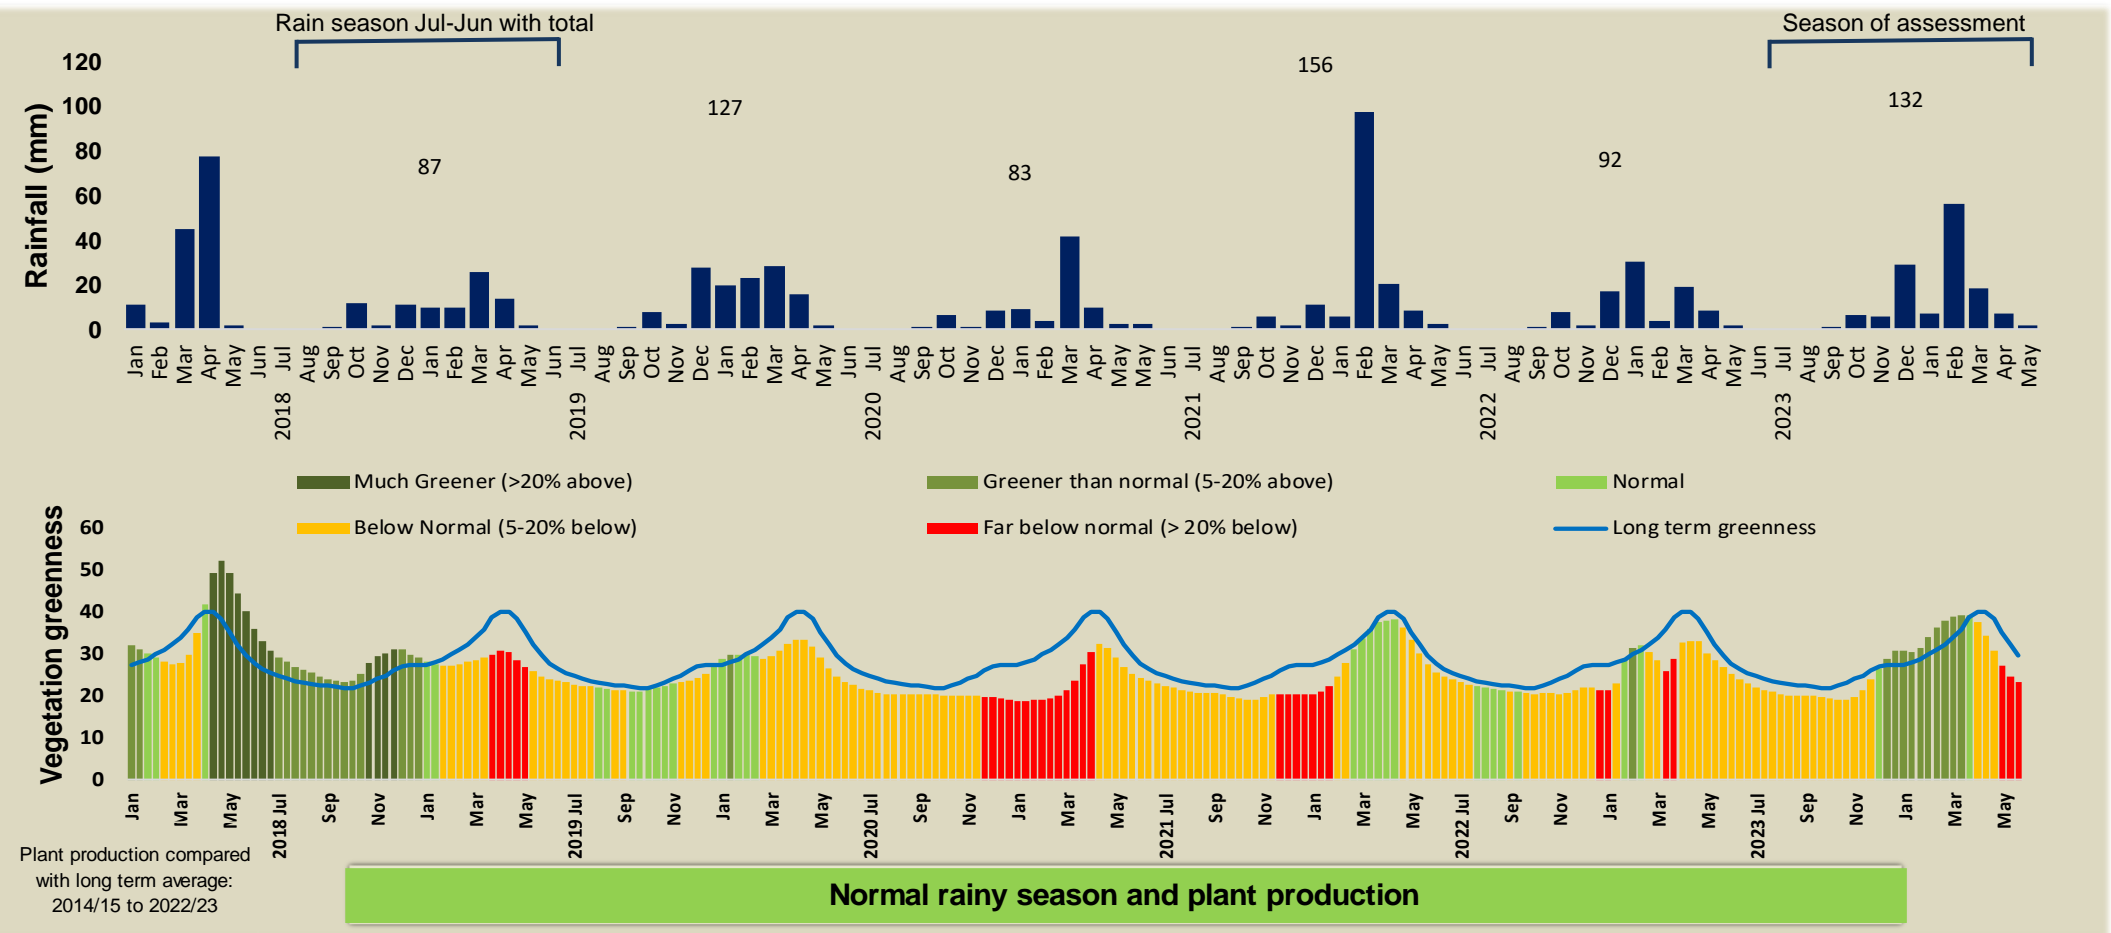

Adapting in response to the current environmental conditions ...

Seasonal trends in rainfall and vegetation (2023 / 2024 Season)

Vegetation cover trend (2000 - 2023)

Vegetation productivity (February to April) 2024

Fire management

Forage availability

Climate and vegetation patterns assist in our understanding of the status of wildlife and livestock in the conservancy for the effective management of these resources.