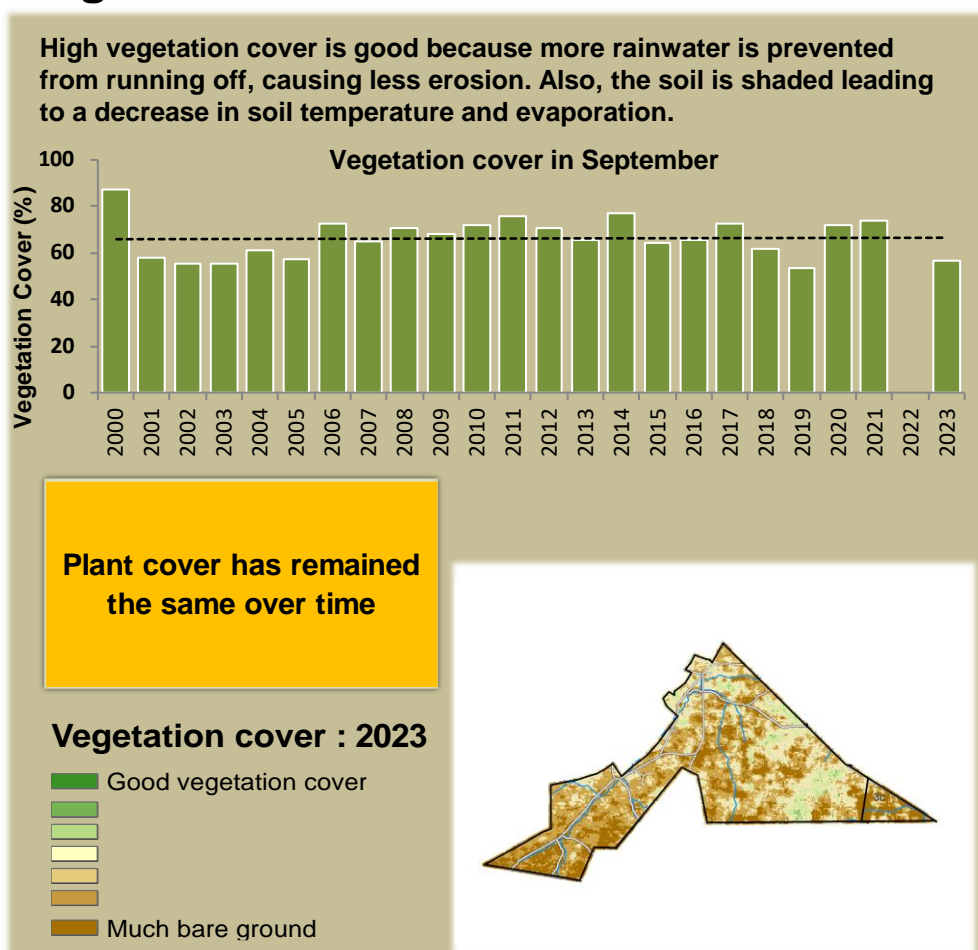

Adapting in response to the current environmental conditions ...

Seasonal trends in rainfall and vegetation (2023 / 2024 Season)

Vegetation cover trend (2000 - 2023)

Vegetation productivity (February to April) 2024