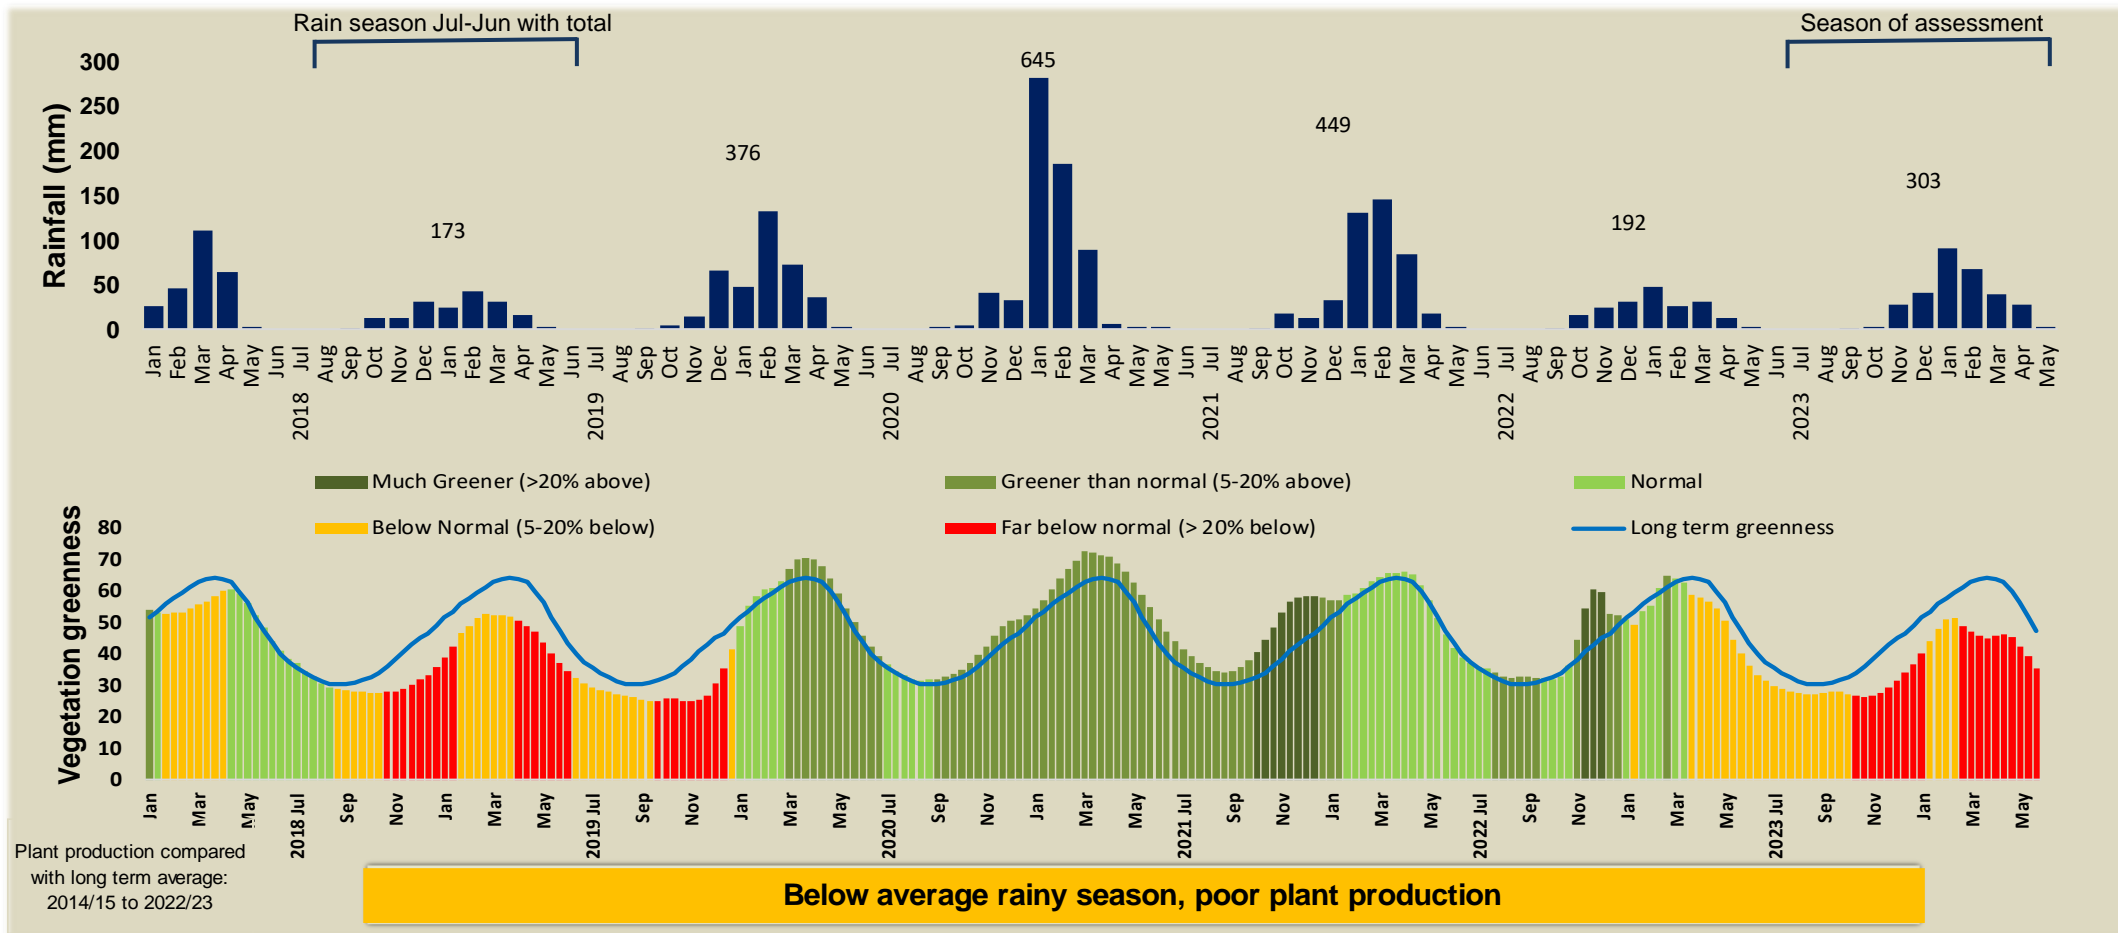

Adapting in response to the current environmental conditions ...

Seasonal trends in rainfall and vegetation (2023 / 2024 Season)

Vegetation cover trend (2000 - 2023)

Vegetation productivity (February to April) 2024