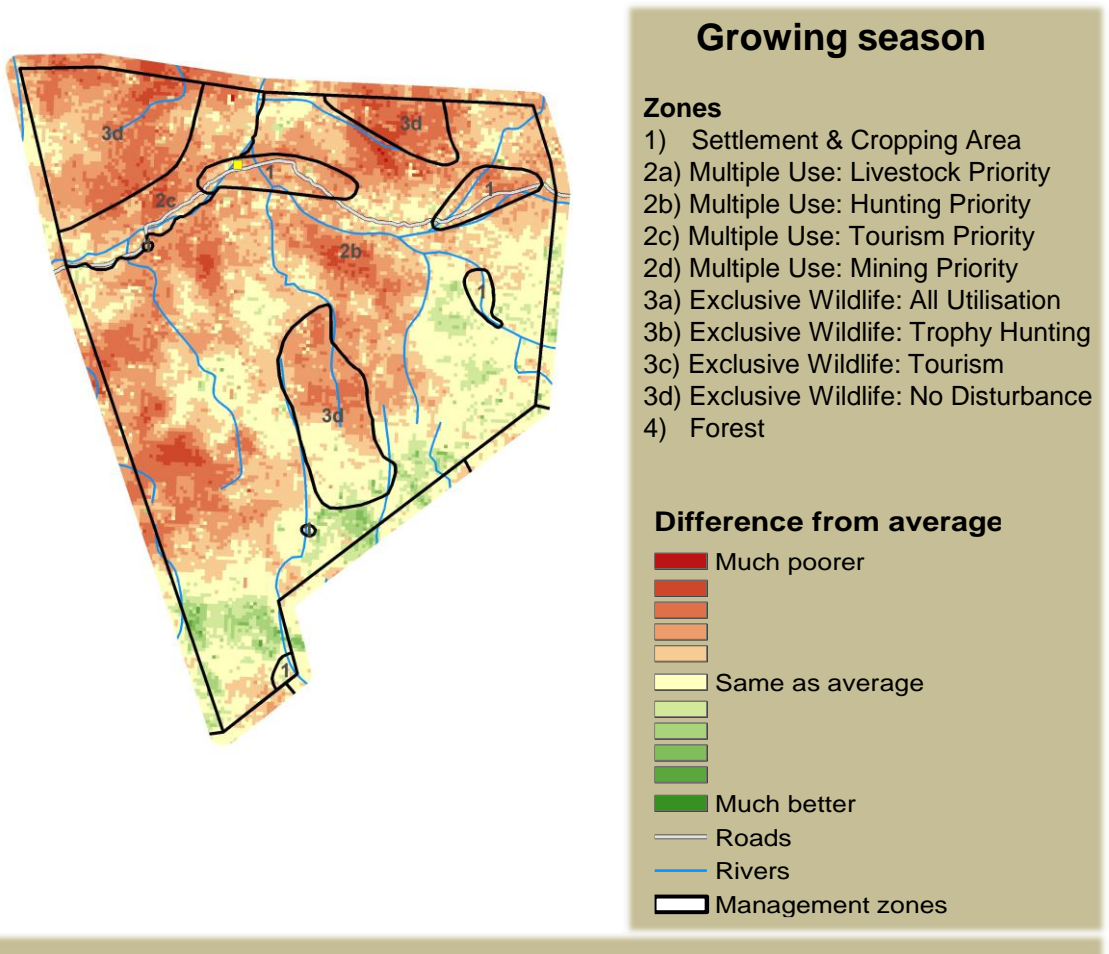

Adapting in response to the current environmental conditions ...

Seasonal trends in rainfall and vegetation (2021 / 2022 Season)

Vegetation cover trend (2000 - 2021)

Vegetation productivity (February to April) 2022

Fire management

Forage availability

Climate and vegetation patterns assist in our understanding of the status of wildlife and livestock in the conservancy for the effective management of these resources.