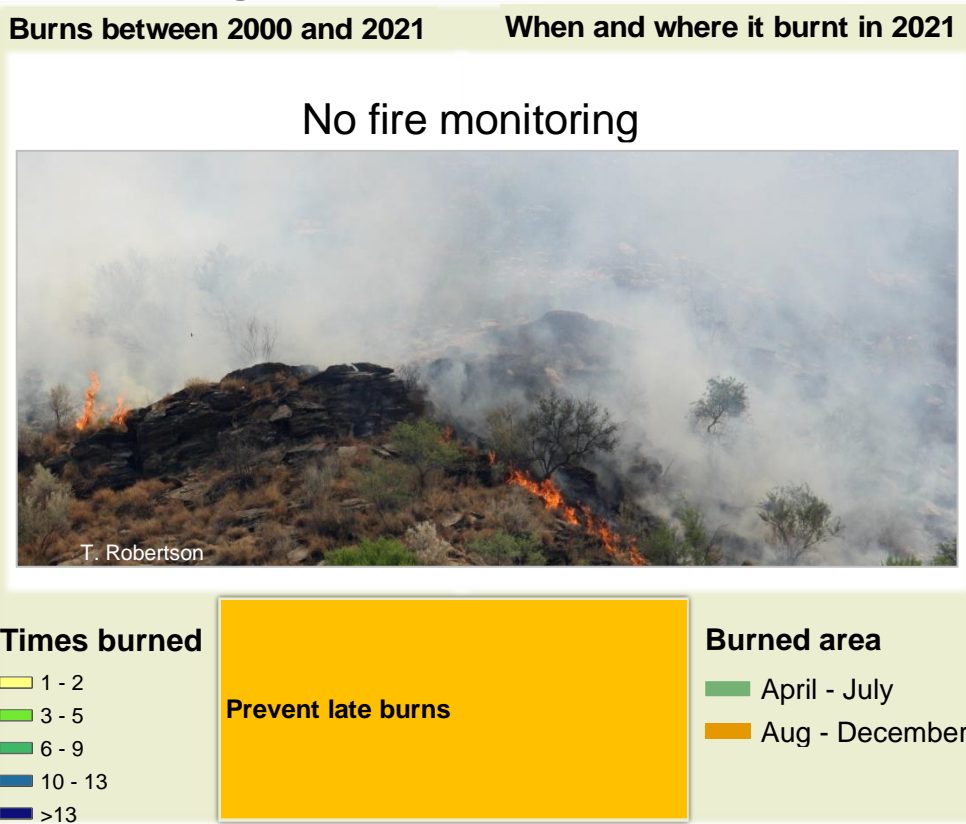

Adapting in response to the current environmental conditions ...

Seasonal trends in rainfall and vegetation (2021 / 2022 Season)

Vegetation cover trend (2000 - 2021)

Vegetation productivity (February to April) 2022

Fire management

Forage availability

Climate and vegetation patterns assist in our understanding of the status of wildlife and livestock in the conservancy for the effective management of these resources.