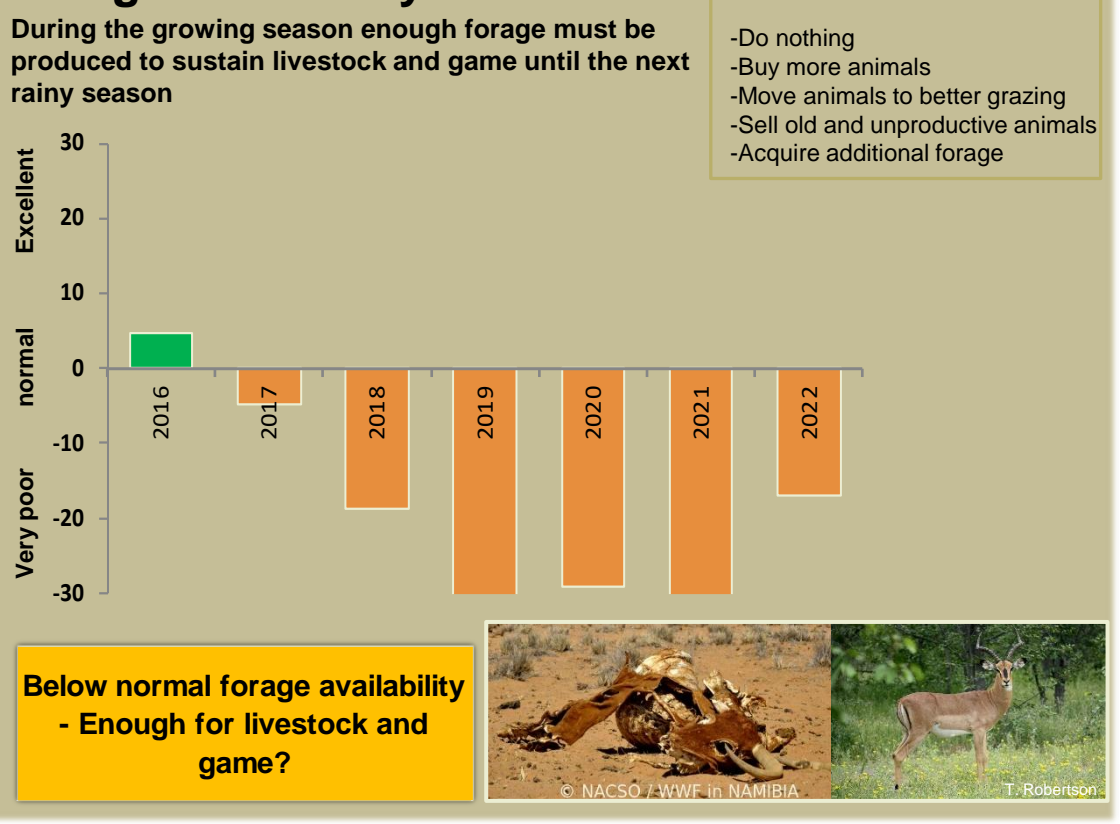

Adapting in response to the current environmental conditions ...

Seasonal trends in rainfall and vegetation (2021 / 2022 Season)

Vegetation cover trend (2000 - 2021)

Vegetation productivity (February to April) 2022

Fire management

Forage availability

Climate and vegetation patterns assist in our understanding of the status of wildlife and livestock in the conservancy for the effective management of these resources.