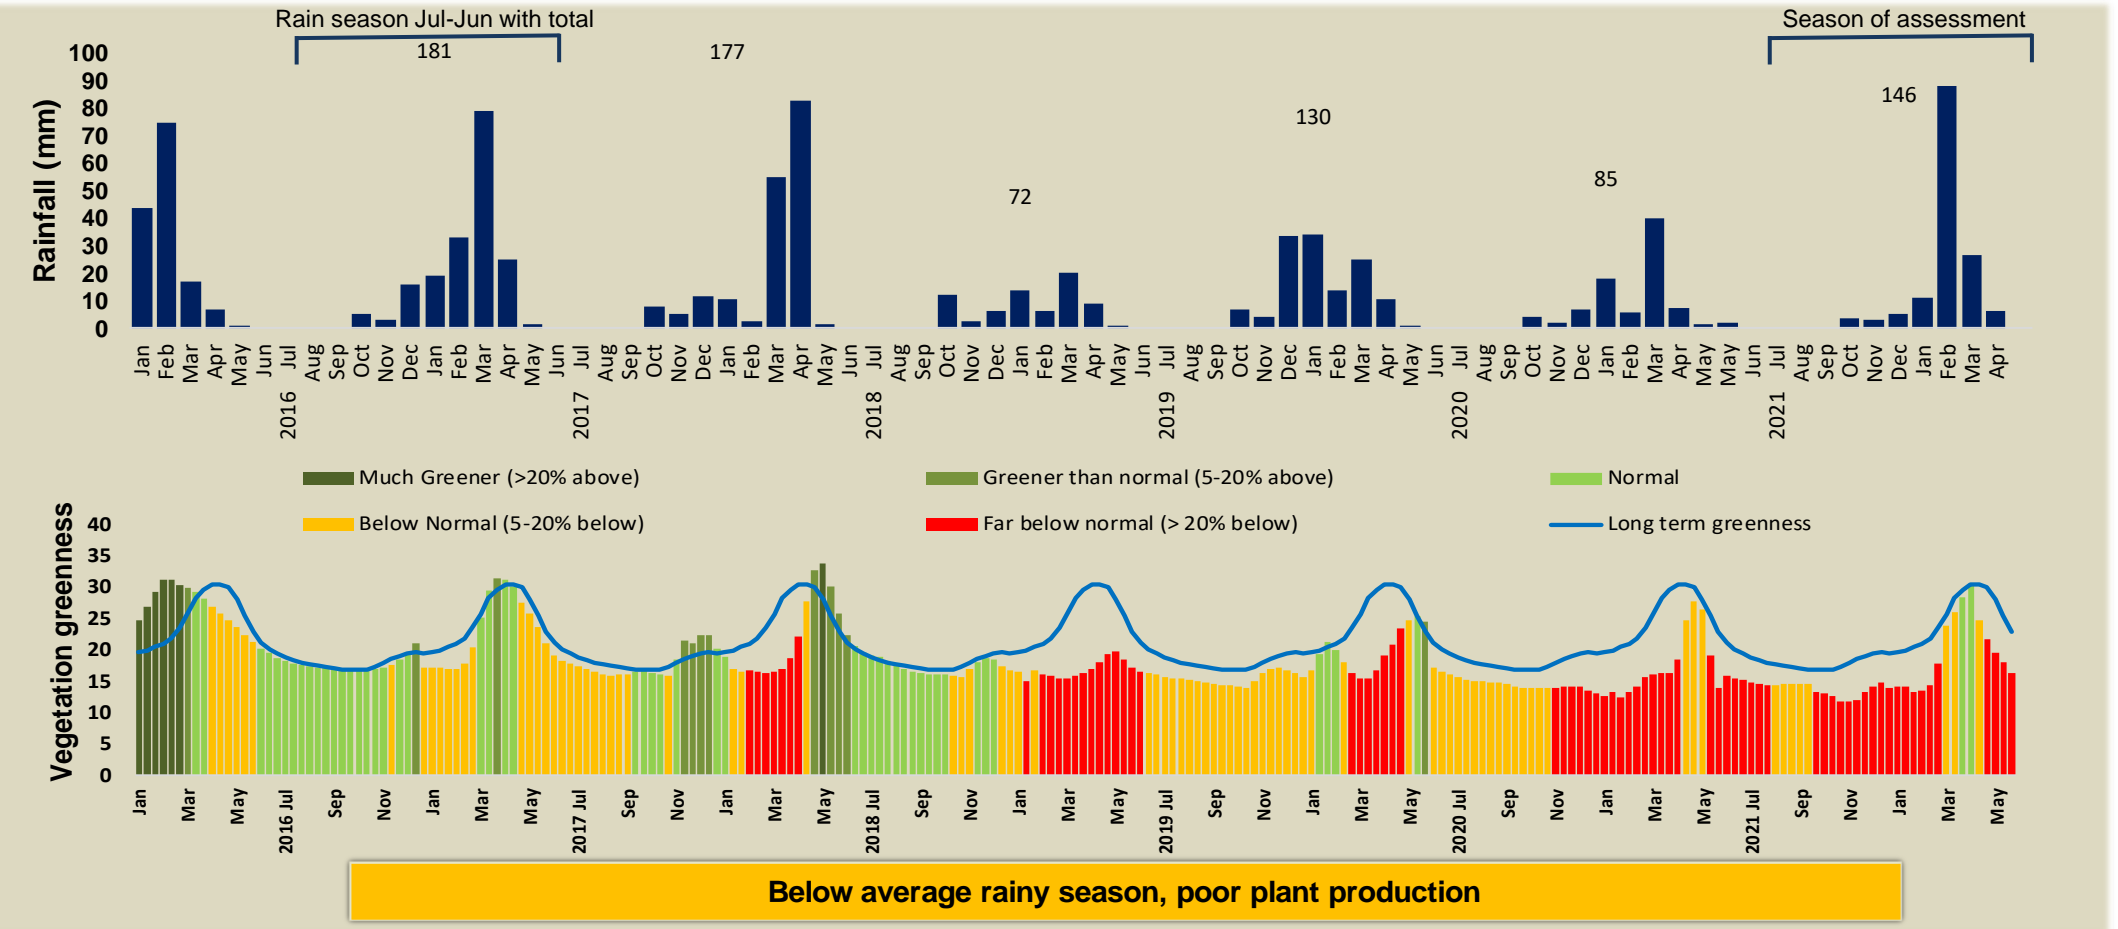

Adapting in response to the current environmental conditions ...

Seasonal trends in rainfall and vegetation (2021 / 2022 Season)

Vegetation cover trend (2000 - 2021)

Vegetation productivity (February to April) 2022

Fire management

Forage availability

Climate and vegetation patterns assist in our understanding of the status of wildlife and livestock in the conservancy for the effective management of these resources.