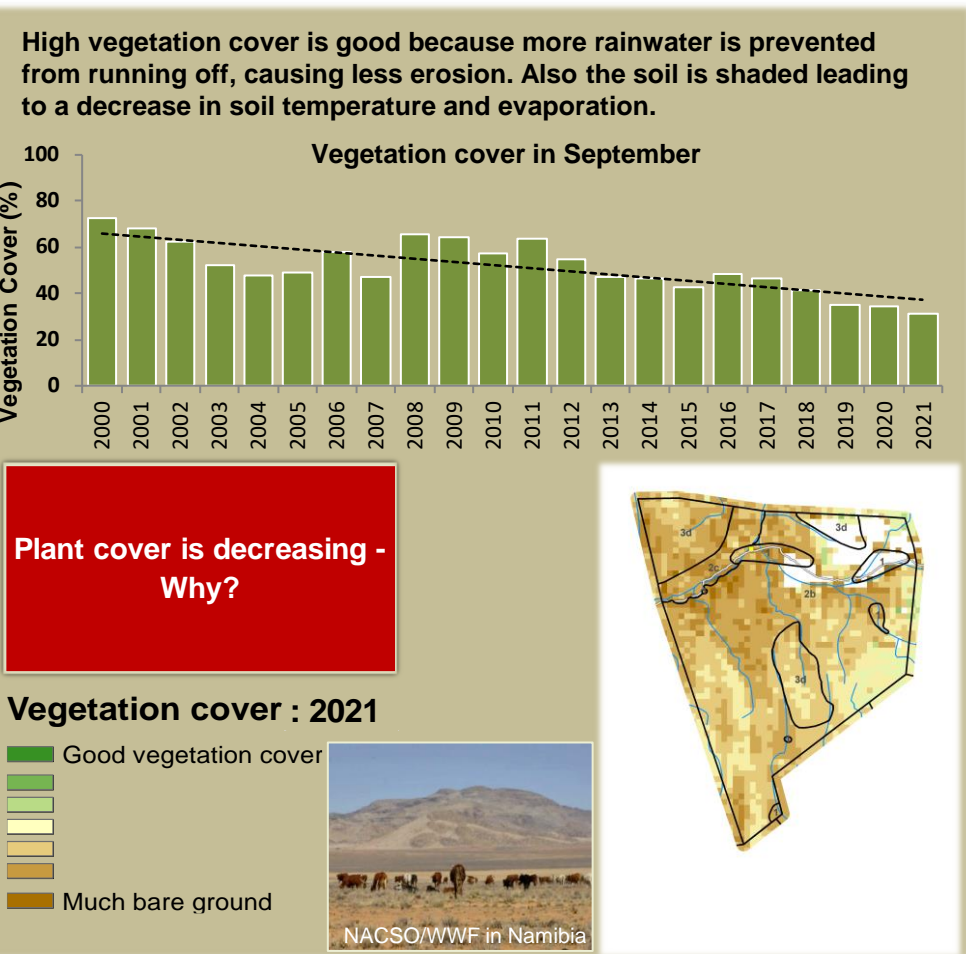

Adapting in response to the current environmental conditions ...

Seasonal trends in rainfall and vegetation (2021 / 2022 Season)

Vegetation cover trend (2000 - 2021)

Vegetation productivity (February to April) 2022

Fire management

Forage availability

Climate and vegetation patterns assist in our understanding of the status of wildlife and livestock in the conservancy for the effective management of these resources.