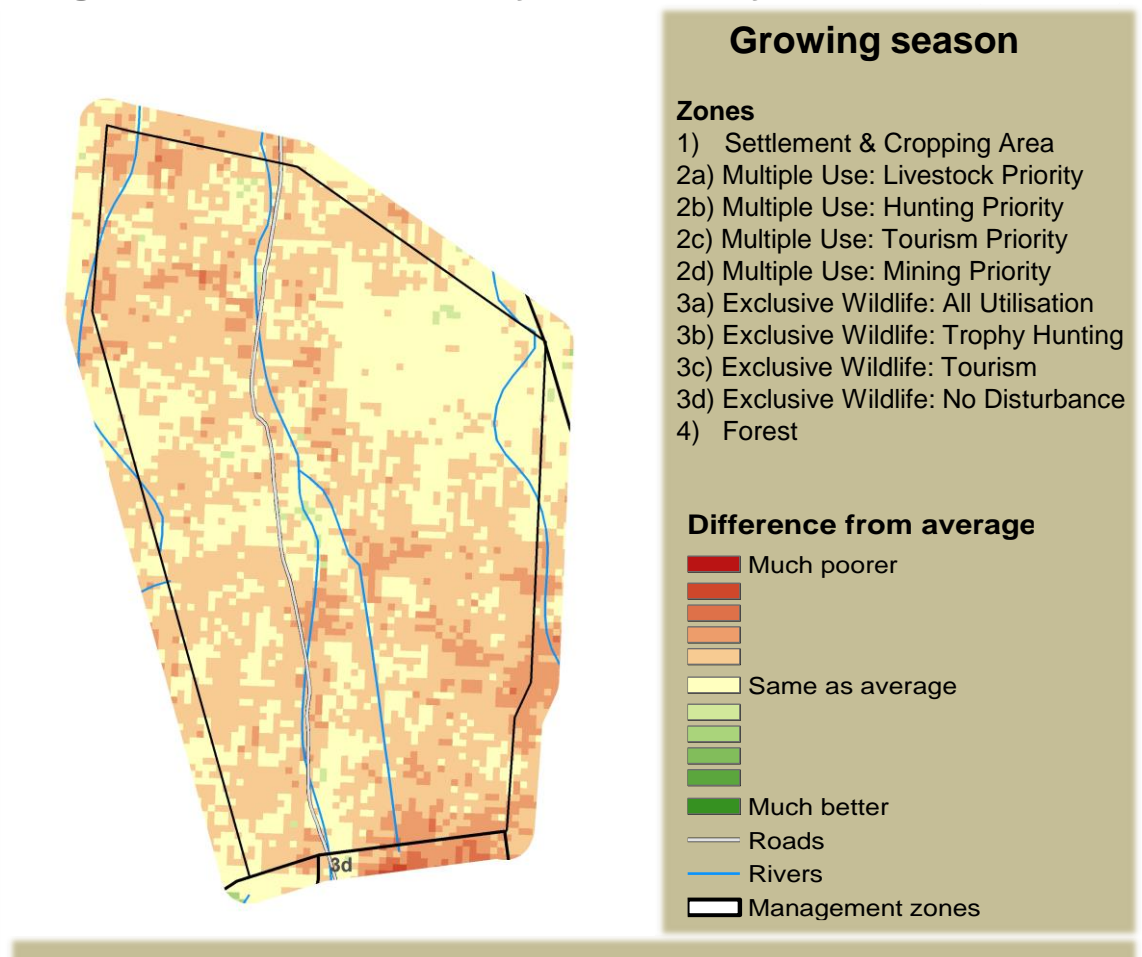

Adapting in response to the current environmental conditions ...

Seasonal trends in rainfall and vegetation (2021 / 2022 Season)

Vegetation cover trend (2000 - 2021)

Vegetation productivity (February to April) 2022

Fire management

Forage availability

Climate and vegetation patterns assist in our understanding of the status of wildlife and livestock in the conservancy for the effective management of these resources.