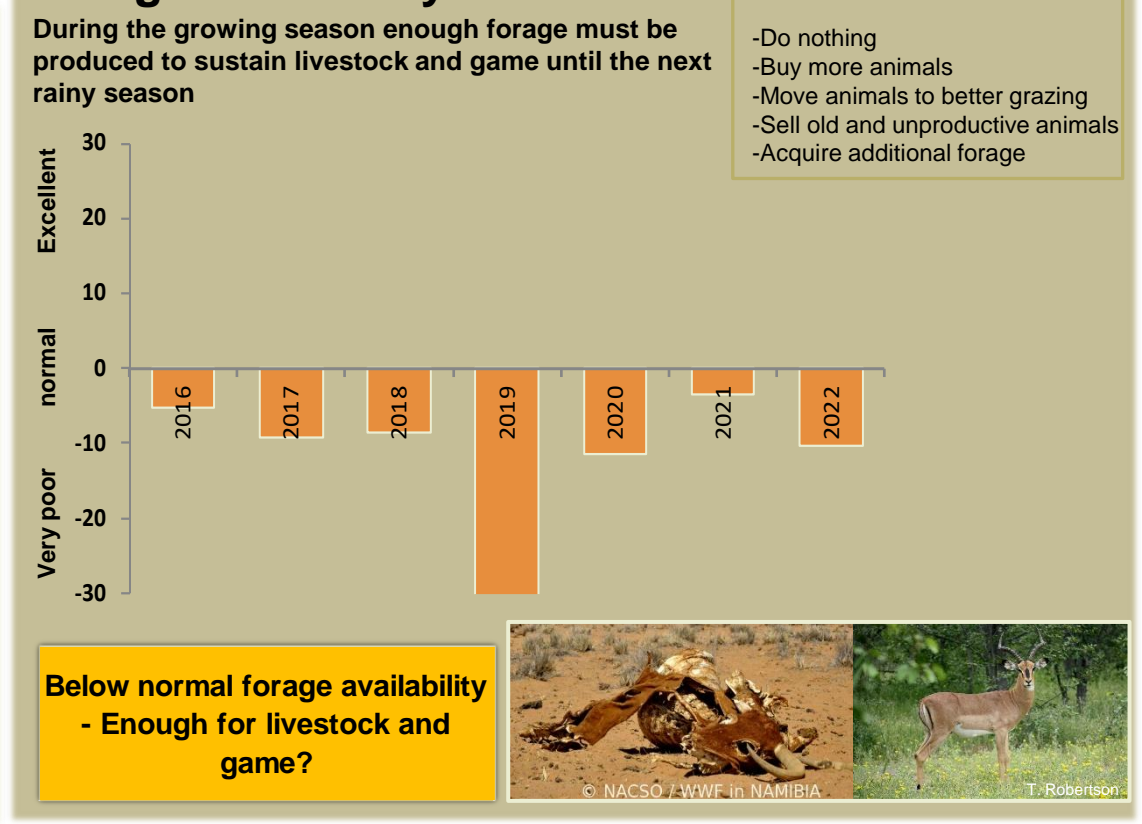

Adapting in response to the current environmental conditions ...

Seasonal trends in rainfall and vegetation (2021 / 2022 Season)

Vegetation cover trend (2000 - 2021)

Vegetation productivity (February to April) 2022

Fire management

Forage availability

Climate and vegetation patterns assist in our understanding of the status of wildlife and livestock in the conservancy for the effective management of these resources.