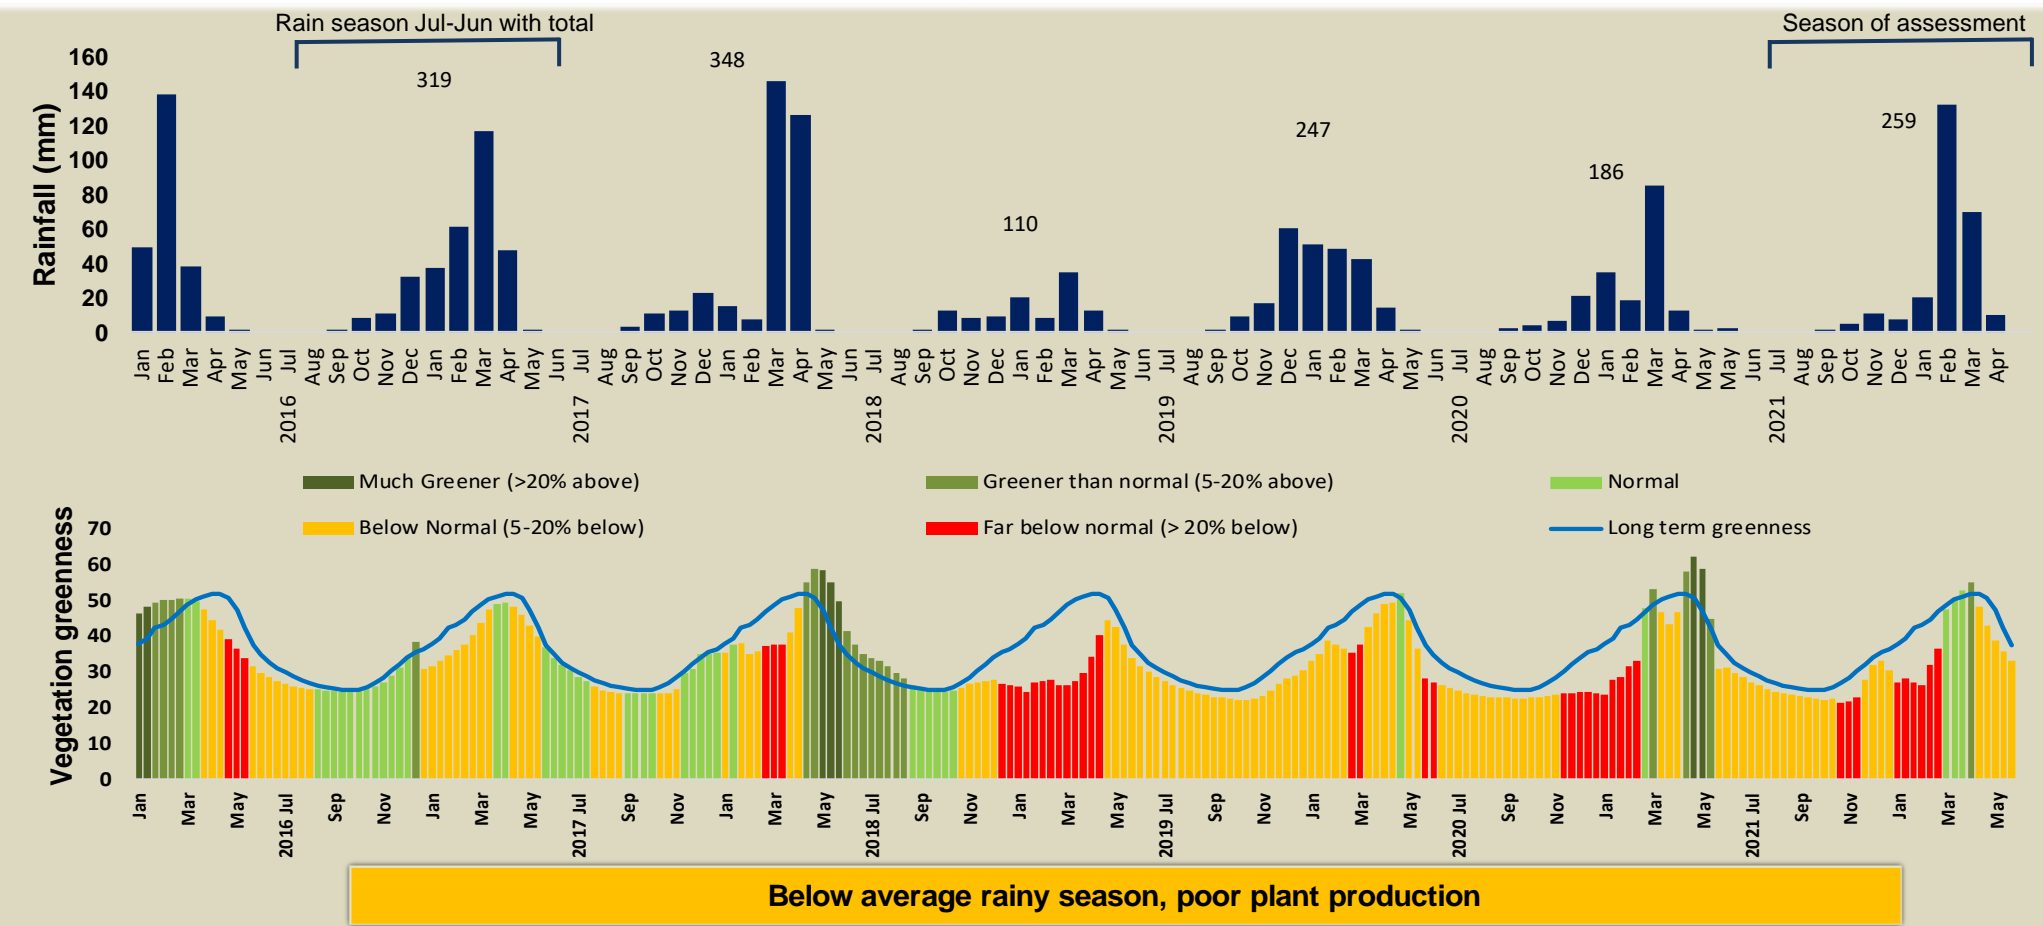

Adapting in response to the current environmental conditions ...

Seasonal trends in rainfall and vegetation (2021 / 2022 Season)

Vegetation cover trend (2000 - 2021)

Vegetation productivity (February to April) 2022

Fire management

Forage availability

Climate and vegetation patterns assist in our understanding of the status of wildlife and livestock in the conservancy for the effective management of these resources.