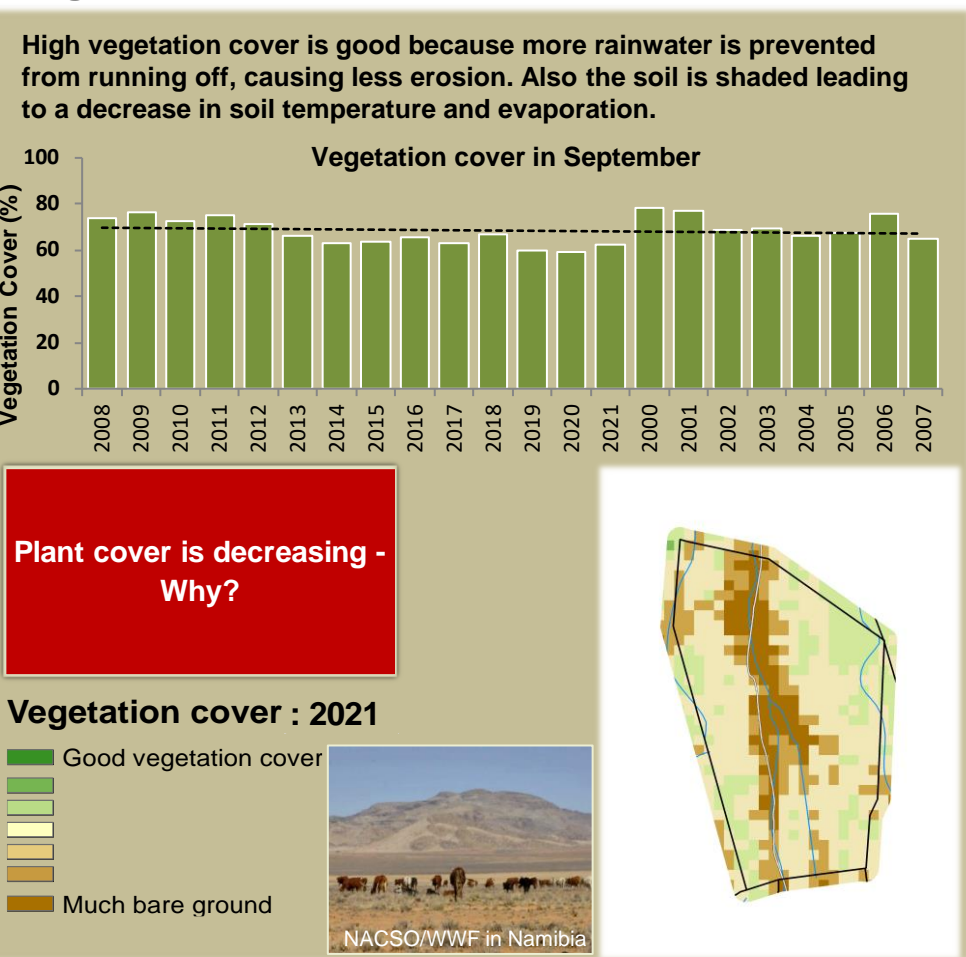

Adapting in response to the current environmental conditions ...

Seasonal trends in rainfall and vegetation (2021 / 2022 Season)

Vegetation cover trend (2000 - 2021)

Vegetation productivity (February to April) 2022

Fire management

Forage availability

Climate and vegetation patterns assist in our understanding of the status of wildlife and livestock in the conservancy for the effective management of these resources.