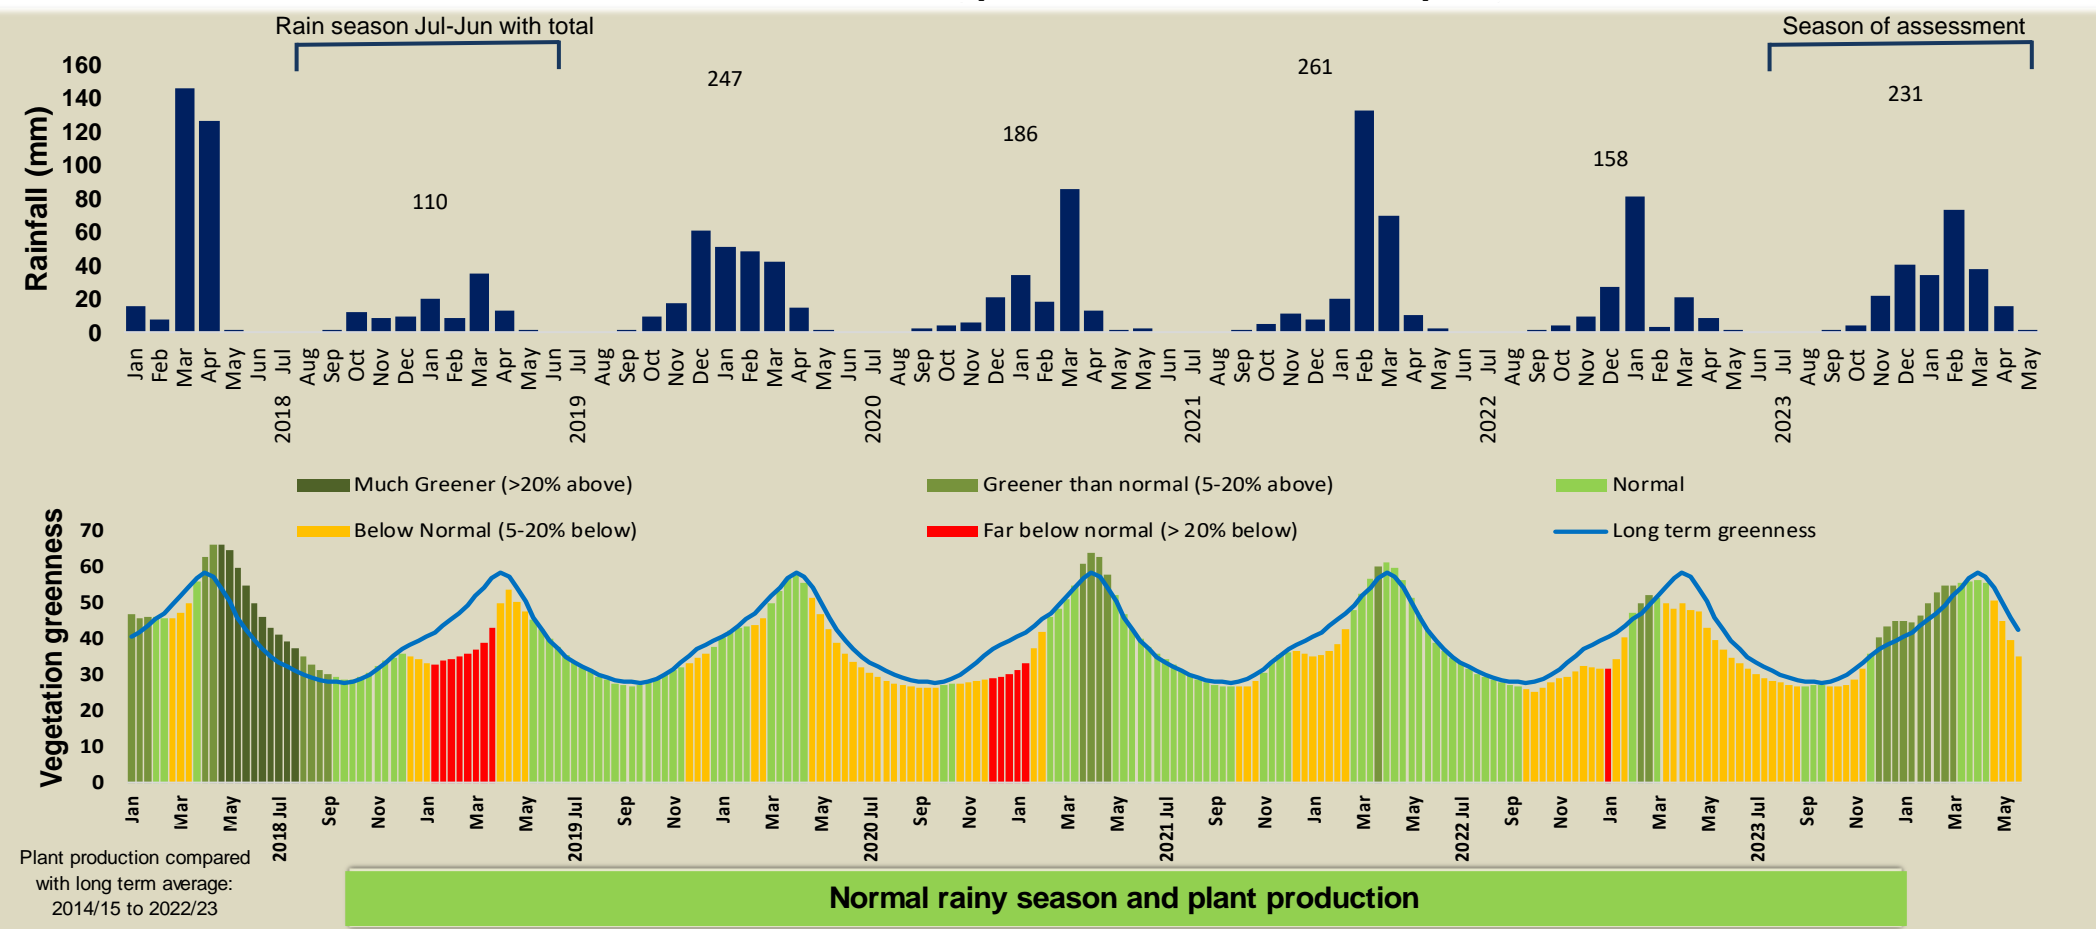

# Otjombande Climate and Vegetation Report

Adapting in response to the current environmental conditions ...

## Seasonal trends in rainfall and vegetation (2023 / 2024 Season)

## Vegetation cover trend (2000 - 2023)

## Vegetation productivity (February to April) 2024