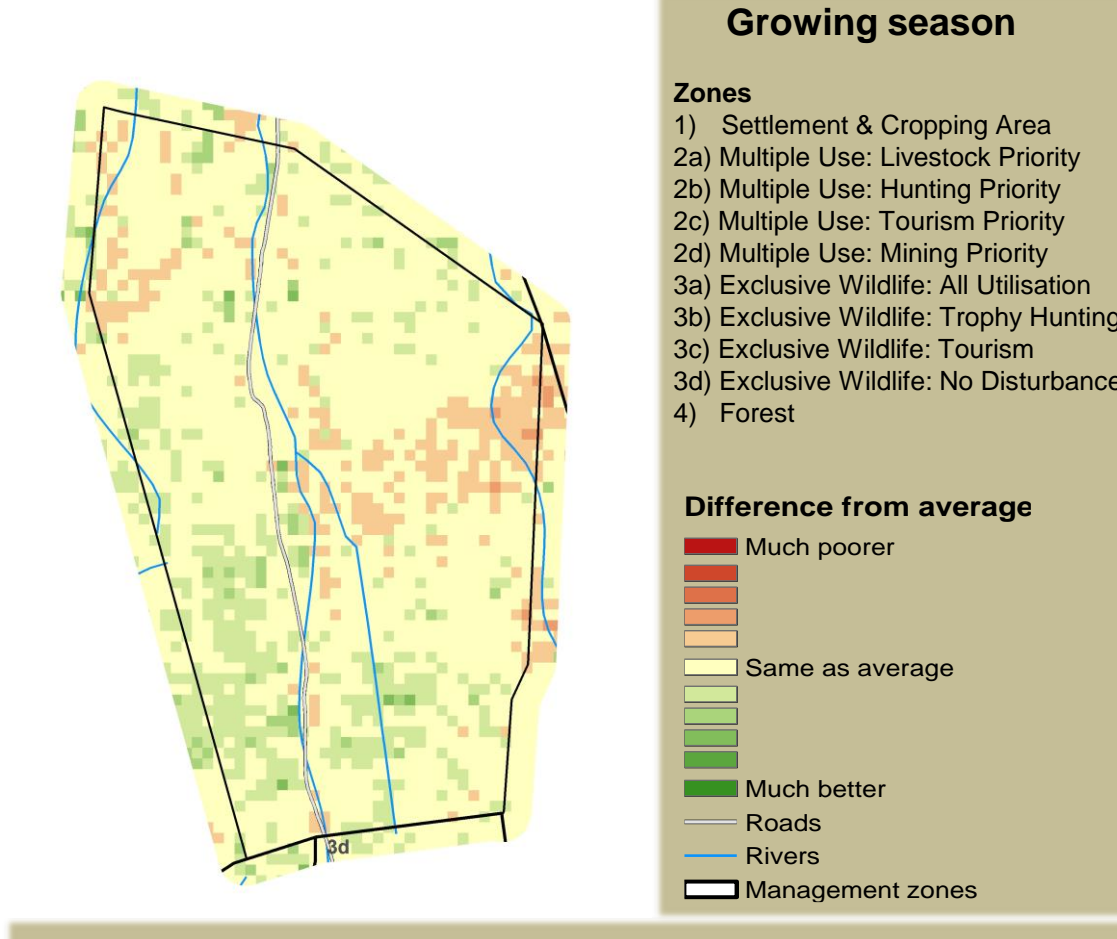

# Otjombande Climate and Vegetation Report

Adapting in response to the current environmental conditions ...

## Seasonal trends in rainfall and vegetation (2023 / 2024 Season)

## Vegetation cover trend (2000 - 2023)

## Vegetation productivity (February to April) 2024