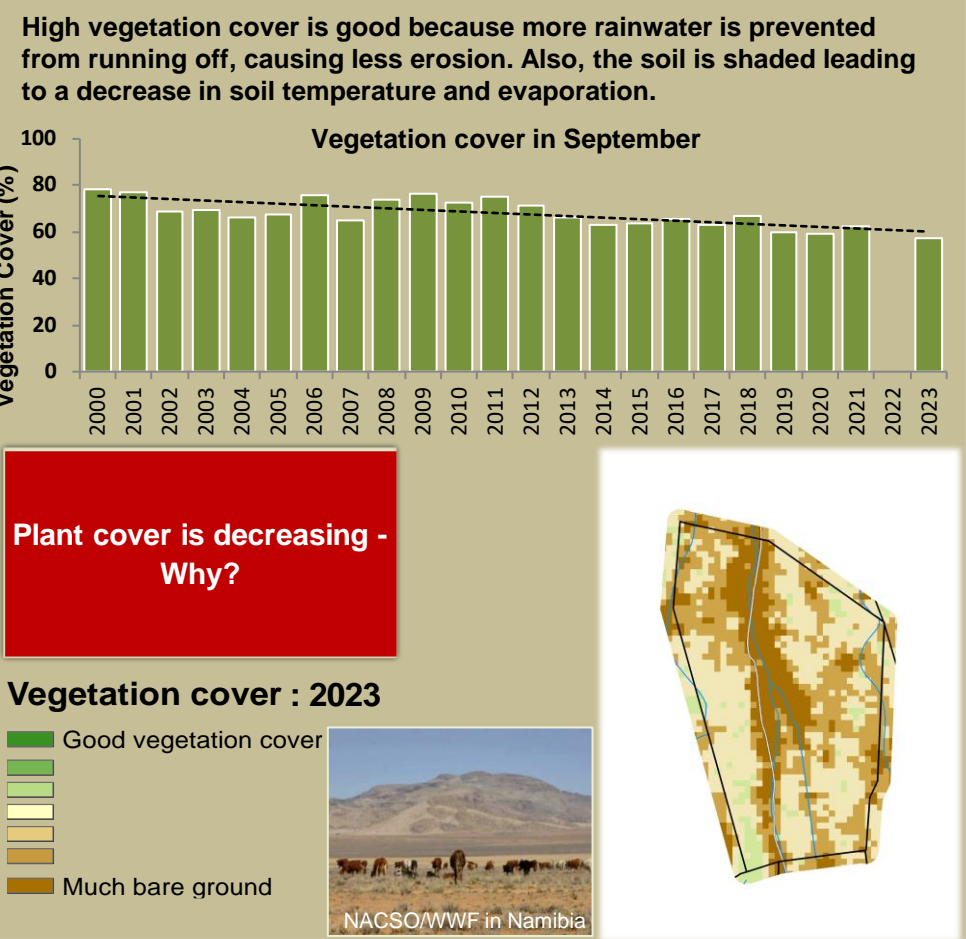

# Otjombande Climate and Vegetation Report

Adapting in response to the current environmental conditions ...

## Seasonal trends in rainfall and vegetation (2023 / 2024 Season)

## Vegetation cover trend (2000 - 2023)

## Vegetation productivity (February to April) 2024