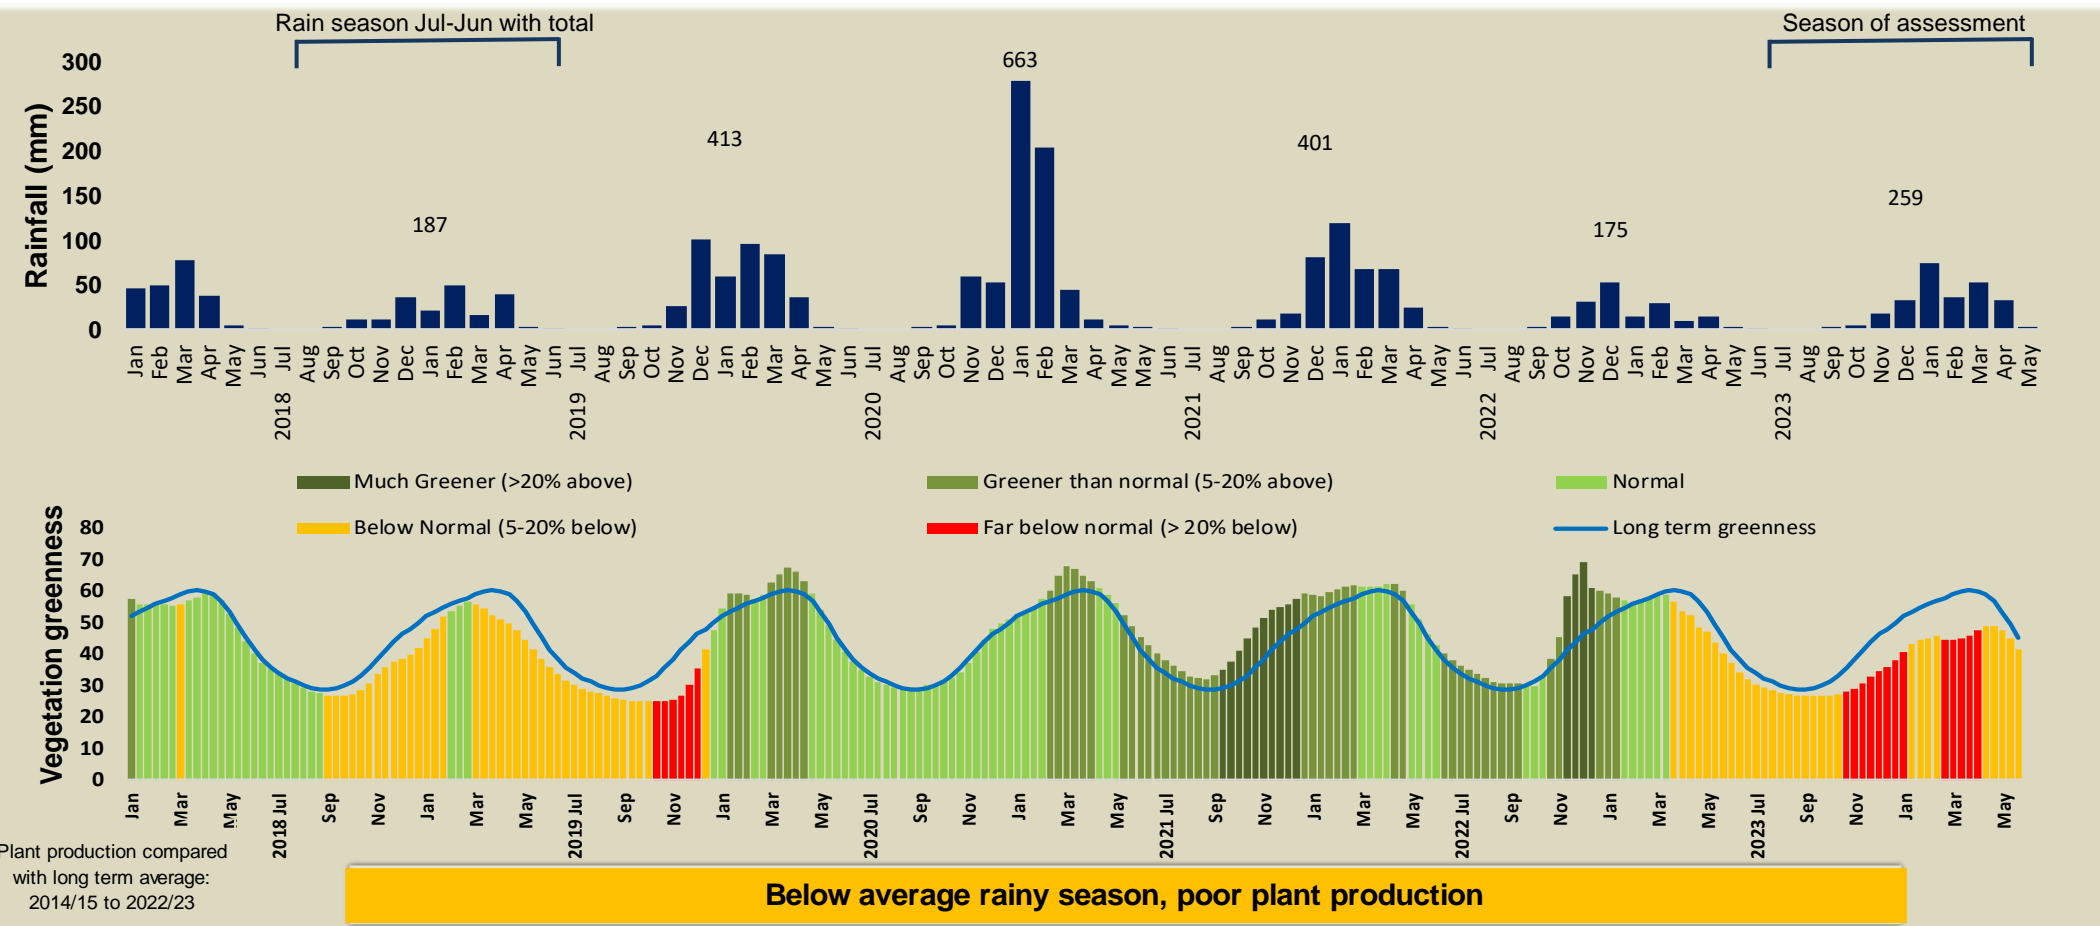

Otjombinde Climate and Vegetation Report

Adapting in response to the current environmental conditions ...

Seasonal trends in rainfall and vegetation (2023 / 2024 Season)

Vegetation cover trend (2000 - 2023)

Vegetation productivity (February to April) 2024

Fire management

Forage availability

Climate and vegetation patterns assist in our understanding of the status of wildlife and livestock in the conservancy for the effective management of these resources.