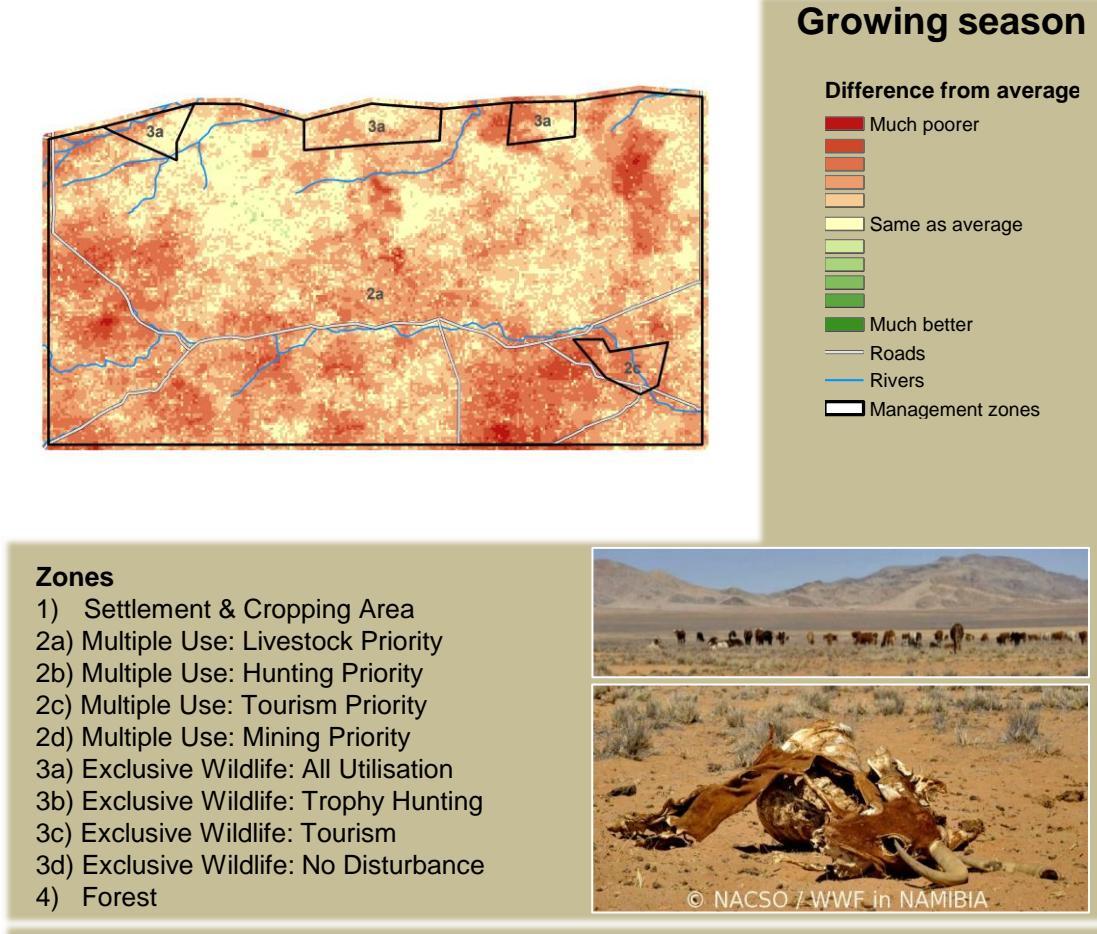

Otjombinde Climate and Vegetation Report

Adapting in response to the current environmental conditions ...

Seasonal trends in rainfall and vegetation (2023 / 2024 Season)

Vegetation cover trend (2000 - 2023)

Vegetation productivity (February to April) 2024

Fire management

Forage availability

Climate and vegetation patterns assist in our understanding of the status of wildlife and livestock in the conservancy for the effective management of these resources.