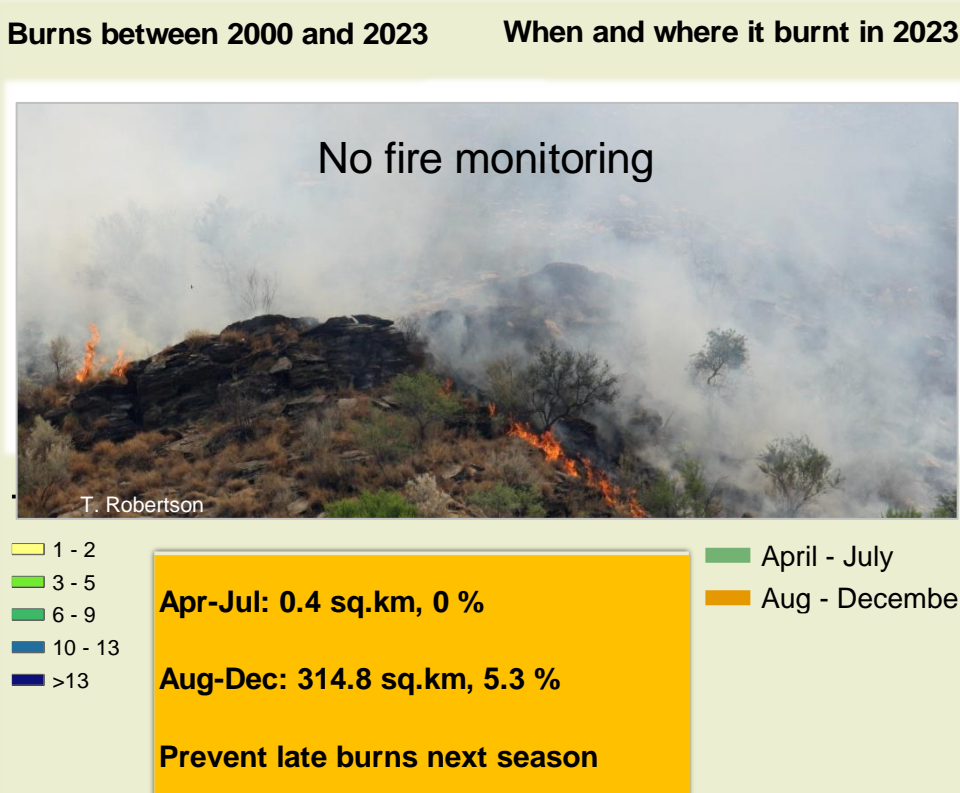

Otjombinde Climate and Vegetation Report

Adapting in response to the current environmental conditions ...

Seasonal trends in rainfall and vegetation (2023 / 2024 Season)

Vegetation cover trend (2000 - 2023)

Vegetation productivity (February to April) 2024

Fire management

Forage availability

Climate and vegetation patterns assist in our understanding of the status of wildlife and livestock in the conservancy for the effective management of these resources.