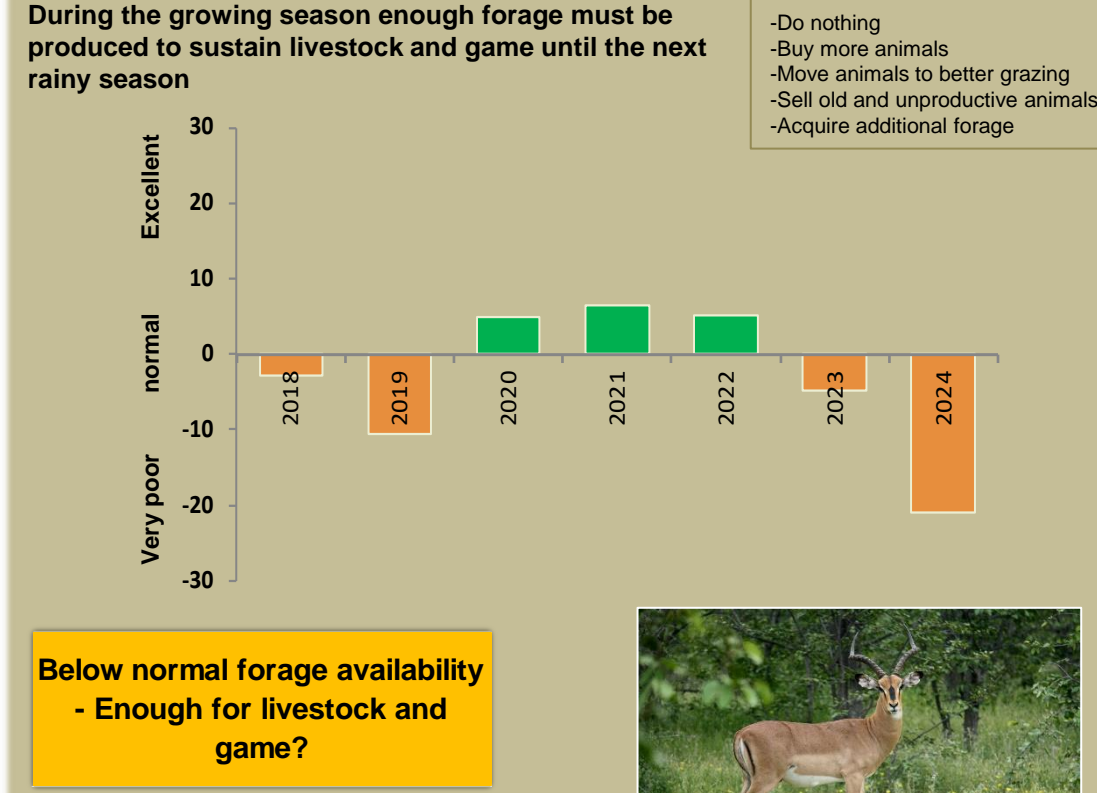

Otjombinde Climate and Vegetation Report

Adapting in response to the current environmental conditions ...

Seasonal trends in rainfall and vegetation (2023 / 2024 Season)

Vegetation cover trend (2000 - 2023)

Vegetation productivity (February to April) 2024

Fire management

Forage availability

Climate and vegetation patterns assist in our understanding of the status of wildlife and livestock in the conservancy for the effective management of these resources.