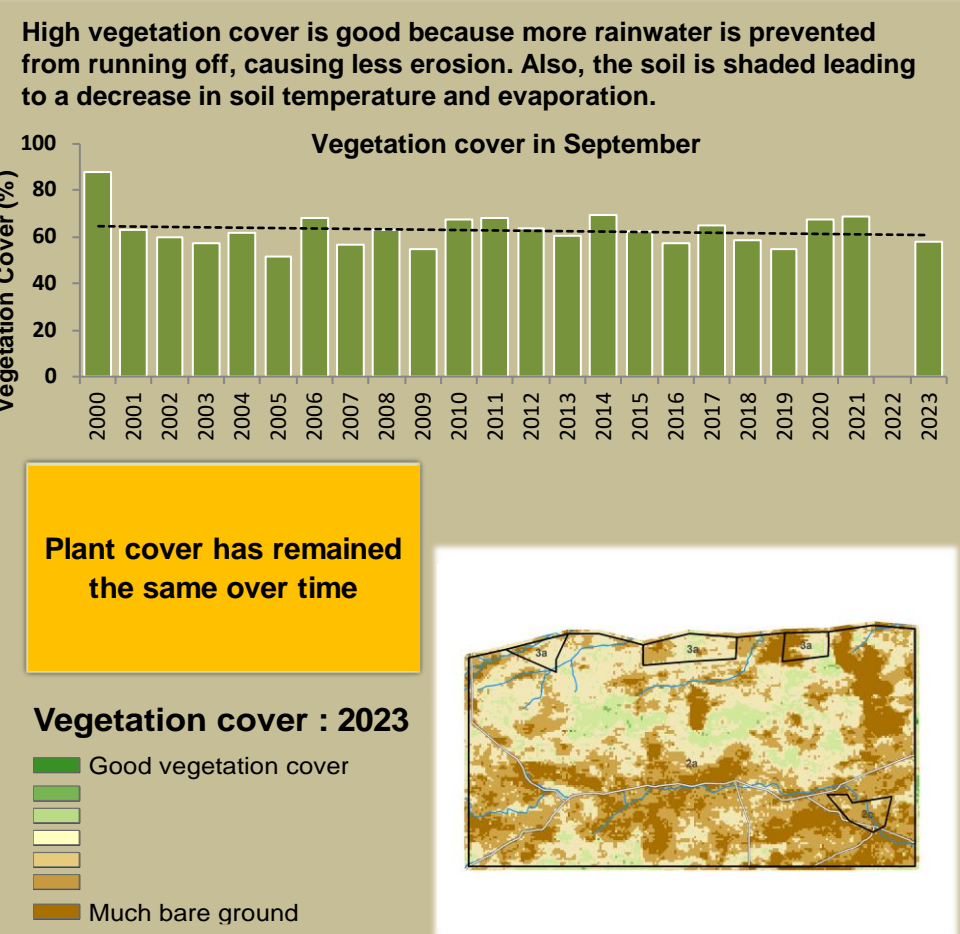

Otjombinde Climate and Vegetation Report

Adapting in response to the current environmental conditions ...

Seasonal trends in rainfall and vegetation (2023 / 2024 Season)

Vegetation cover trend (2000 - 2023)

Vegetation productivity (February to April) 2024

Fire management

Forage availability

Climate and vegetation patterns assist in our understanding of the status of wildlife and livestock in the conservancy for the effective management of these resources.