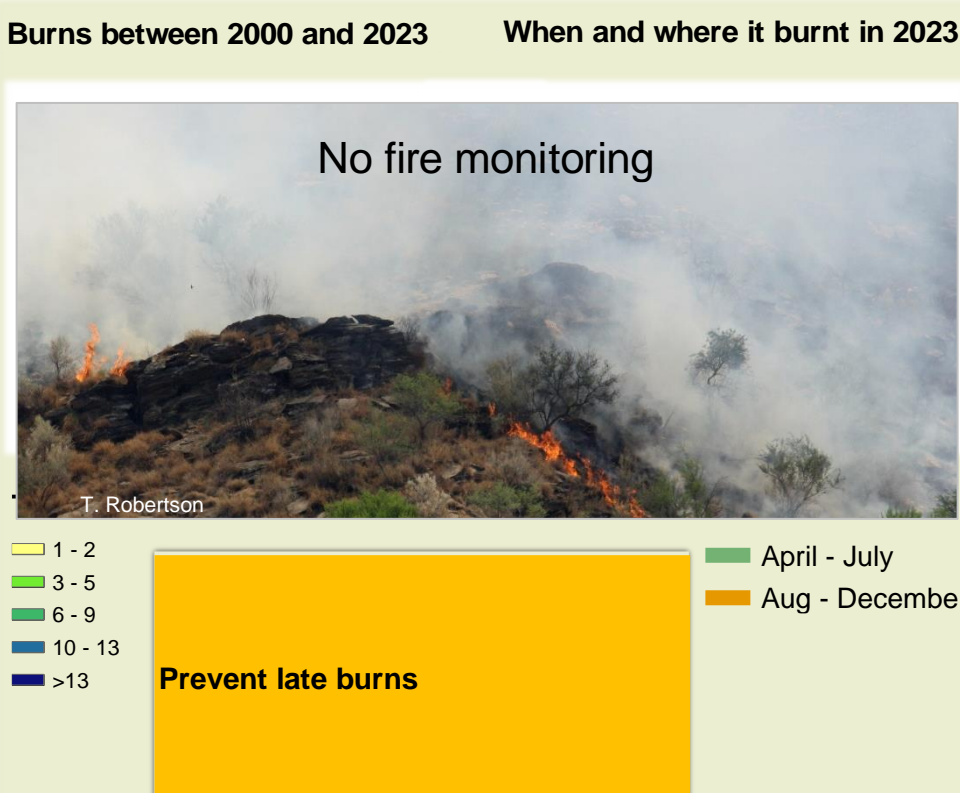

Otuzemba Climate and Vegetation Report

Adapting in response to the current environmental conditions ...

Seasonal trends in rainfall and vegetation (2023 / 2024 Season)

Vegetation cover trend (2000 - 2023)

Vegetation productivity (February to April) 2024

Fire management

Forage availability

Climate and vegetation patterns assist in our understanding of the status of wildlife and livestock in the conservancy for the effective management of these resources.