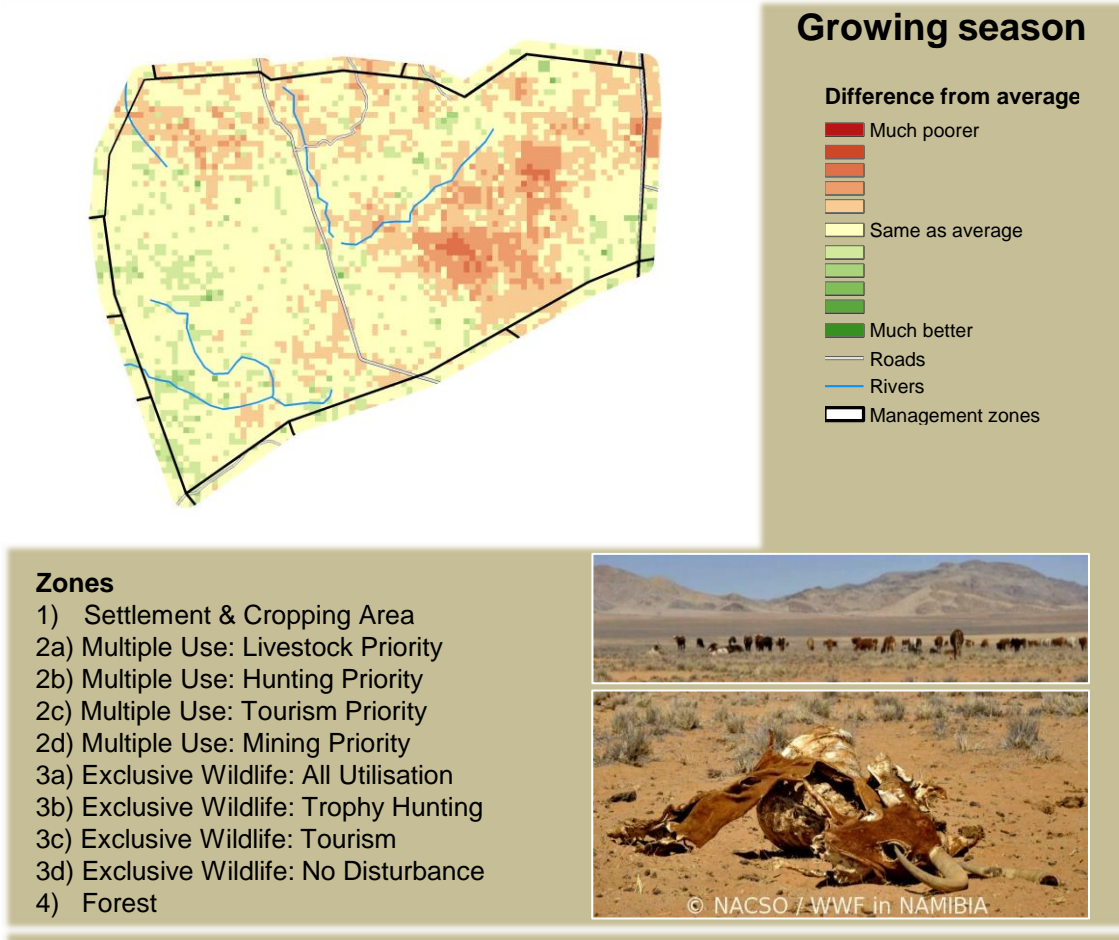

Otuzemba Climate and Vegetation Report

Adapting in response to the current environmental conditions ...

Seasonal trends in rainfall and vegetation (2023 / 2024 Season)

Vegetation cover trend (2000 - 2023)

Vegetation productivity (February to April) 2024

Fire management

Forage availability

Climate and vegetation patterns assist in our understanding of the status of wildlife and livestock in the conservancy for the effective management of these resources.