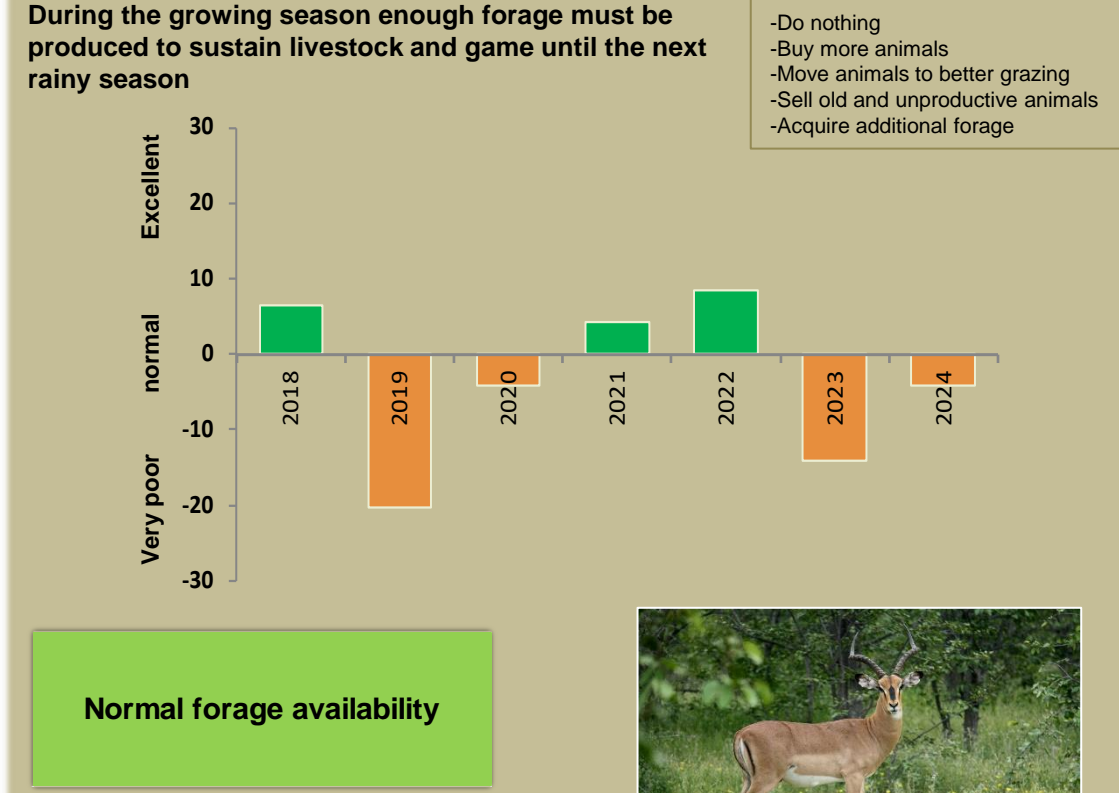

Otuzemba Climate and Vegetation Report

Adapting in response to the current environmental conditions ...

Seasonal trends in rainfall and vegetation (2023 / 2024 Season)

Vegetation cover trend (2000 - 2023)

Vegetation productivity (February to April) 2024

Fire management

Forage availability

Climate and vegetation patterns assist in our understanding of the status of wildlife and livestock in the conservancy for the effective management of these resources.