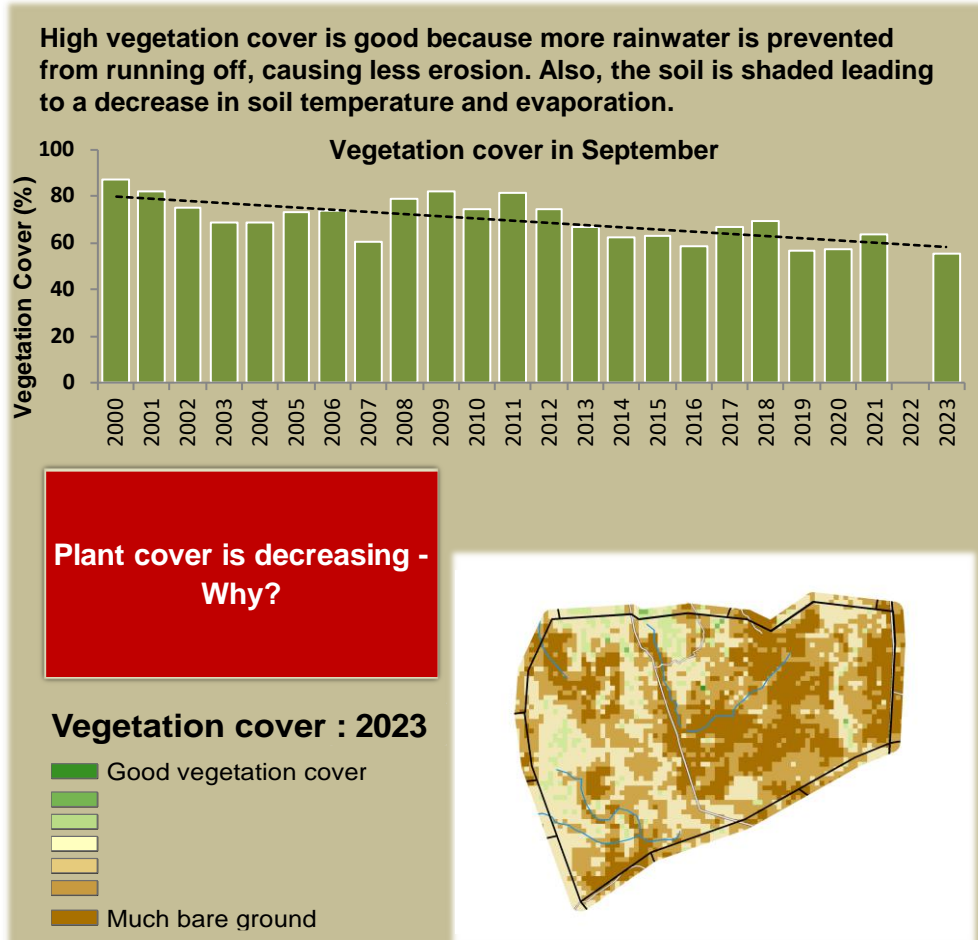

Otuzemba Climate and Vegetation Report

Adapting in response to the current environmental conditions ...

Seasonal trends in rainfall and vegetation (2023 / 2024 Season)

Vegetation cover trend (2000 - 2023)

Vegetation productivity (February to April) 2024

Fire management

Forage availability

Climate and vegetation patterns assist in our understanding of the status of wildlife and livestock in the conservancy for the effective management of these resources.