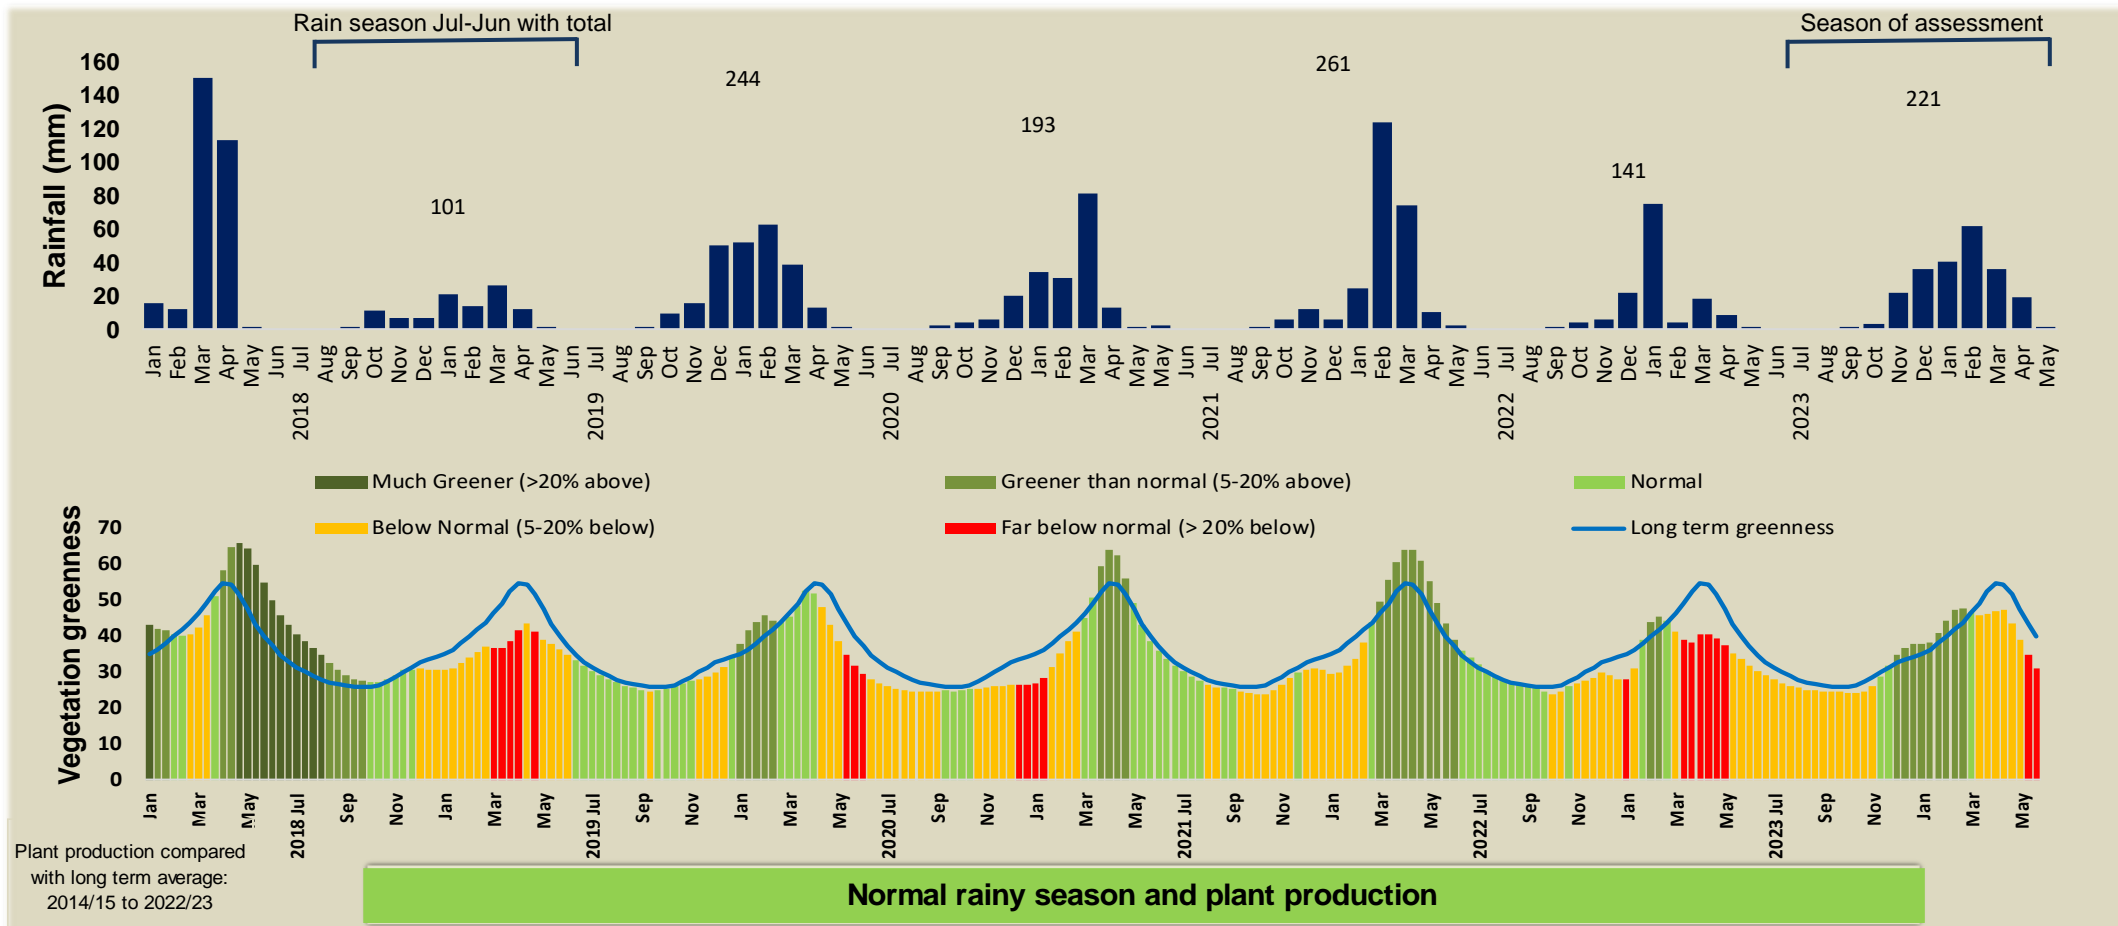

Otuzemba Climate and Vegetation Report

Adapting in response to the current environmental conditions ...

Seasonal trends in rainfall and vegetation (2023 / 2024 Season)

Vegetation cover trend (2000 - 2023)

Vegetation productivity (February to April) 2024

Fire management

Forage availability

Climate and vegetation patterns assist in our understanding of the status of wildlife and livestock in the conservancy for the effective management of these resources.